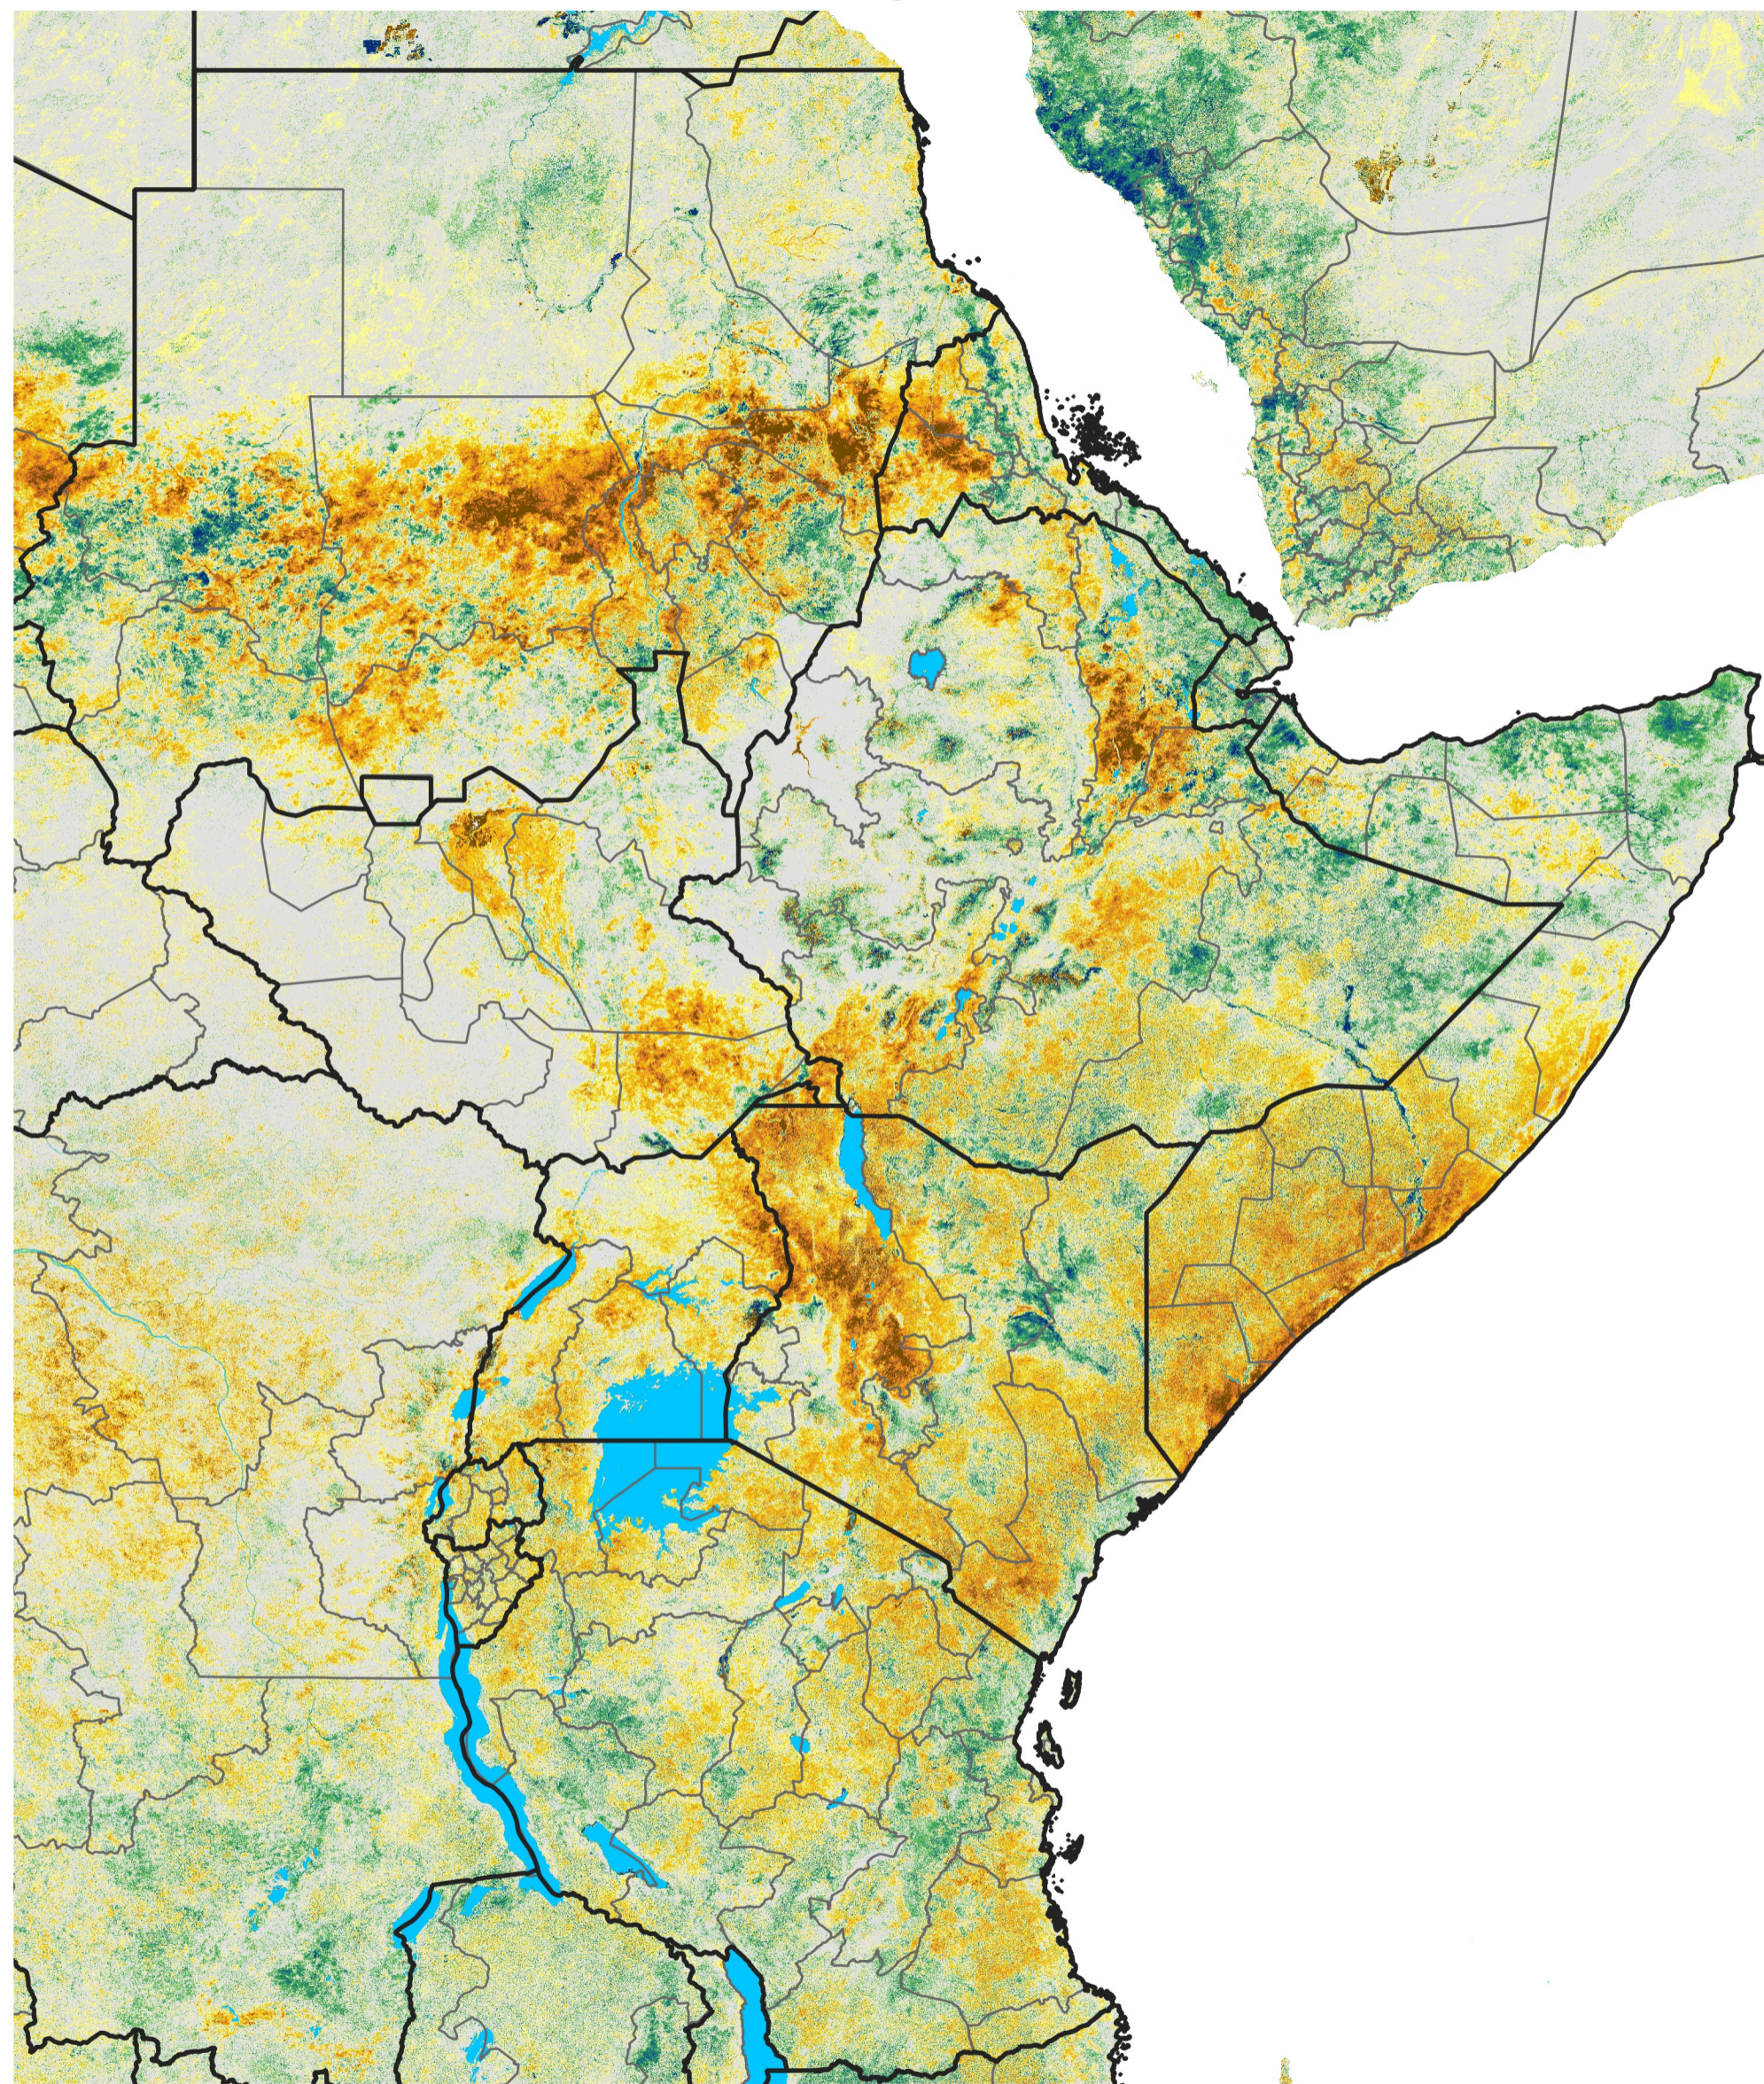

East Africa Percent of Mean NDVI

2023 / Mean (2012 - 2021)
Period 48 / Aug 21 - 31, 2023

Percent of Normal