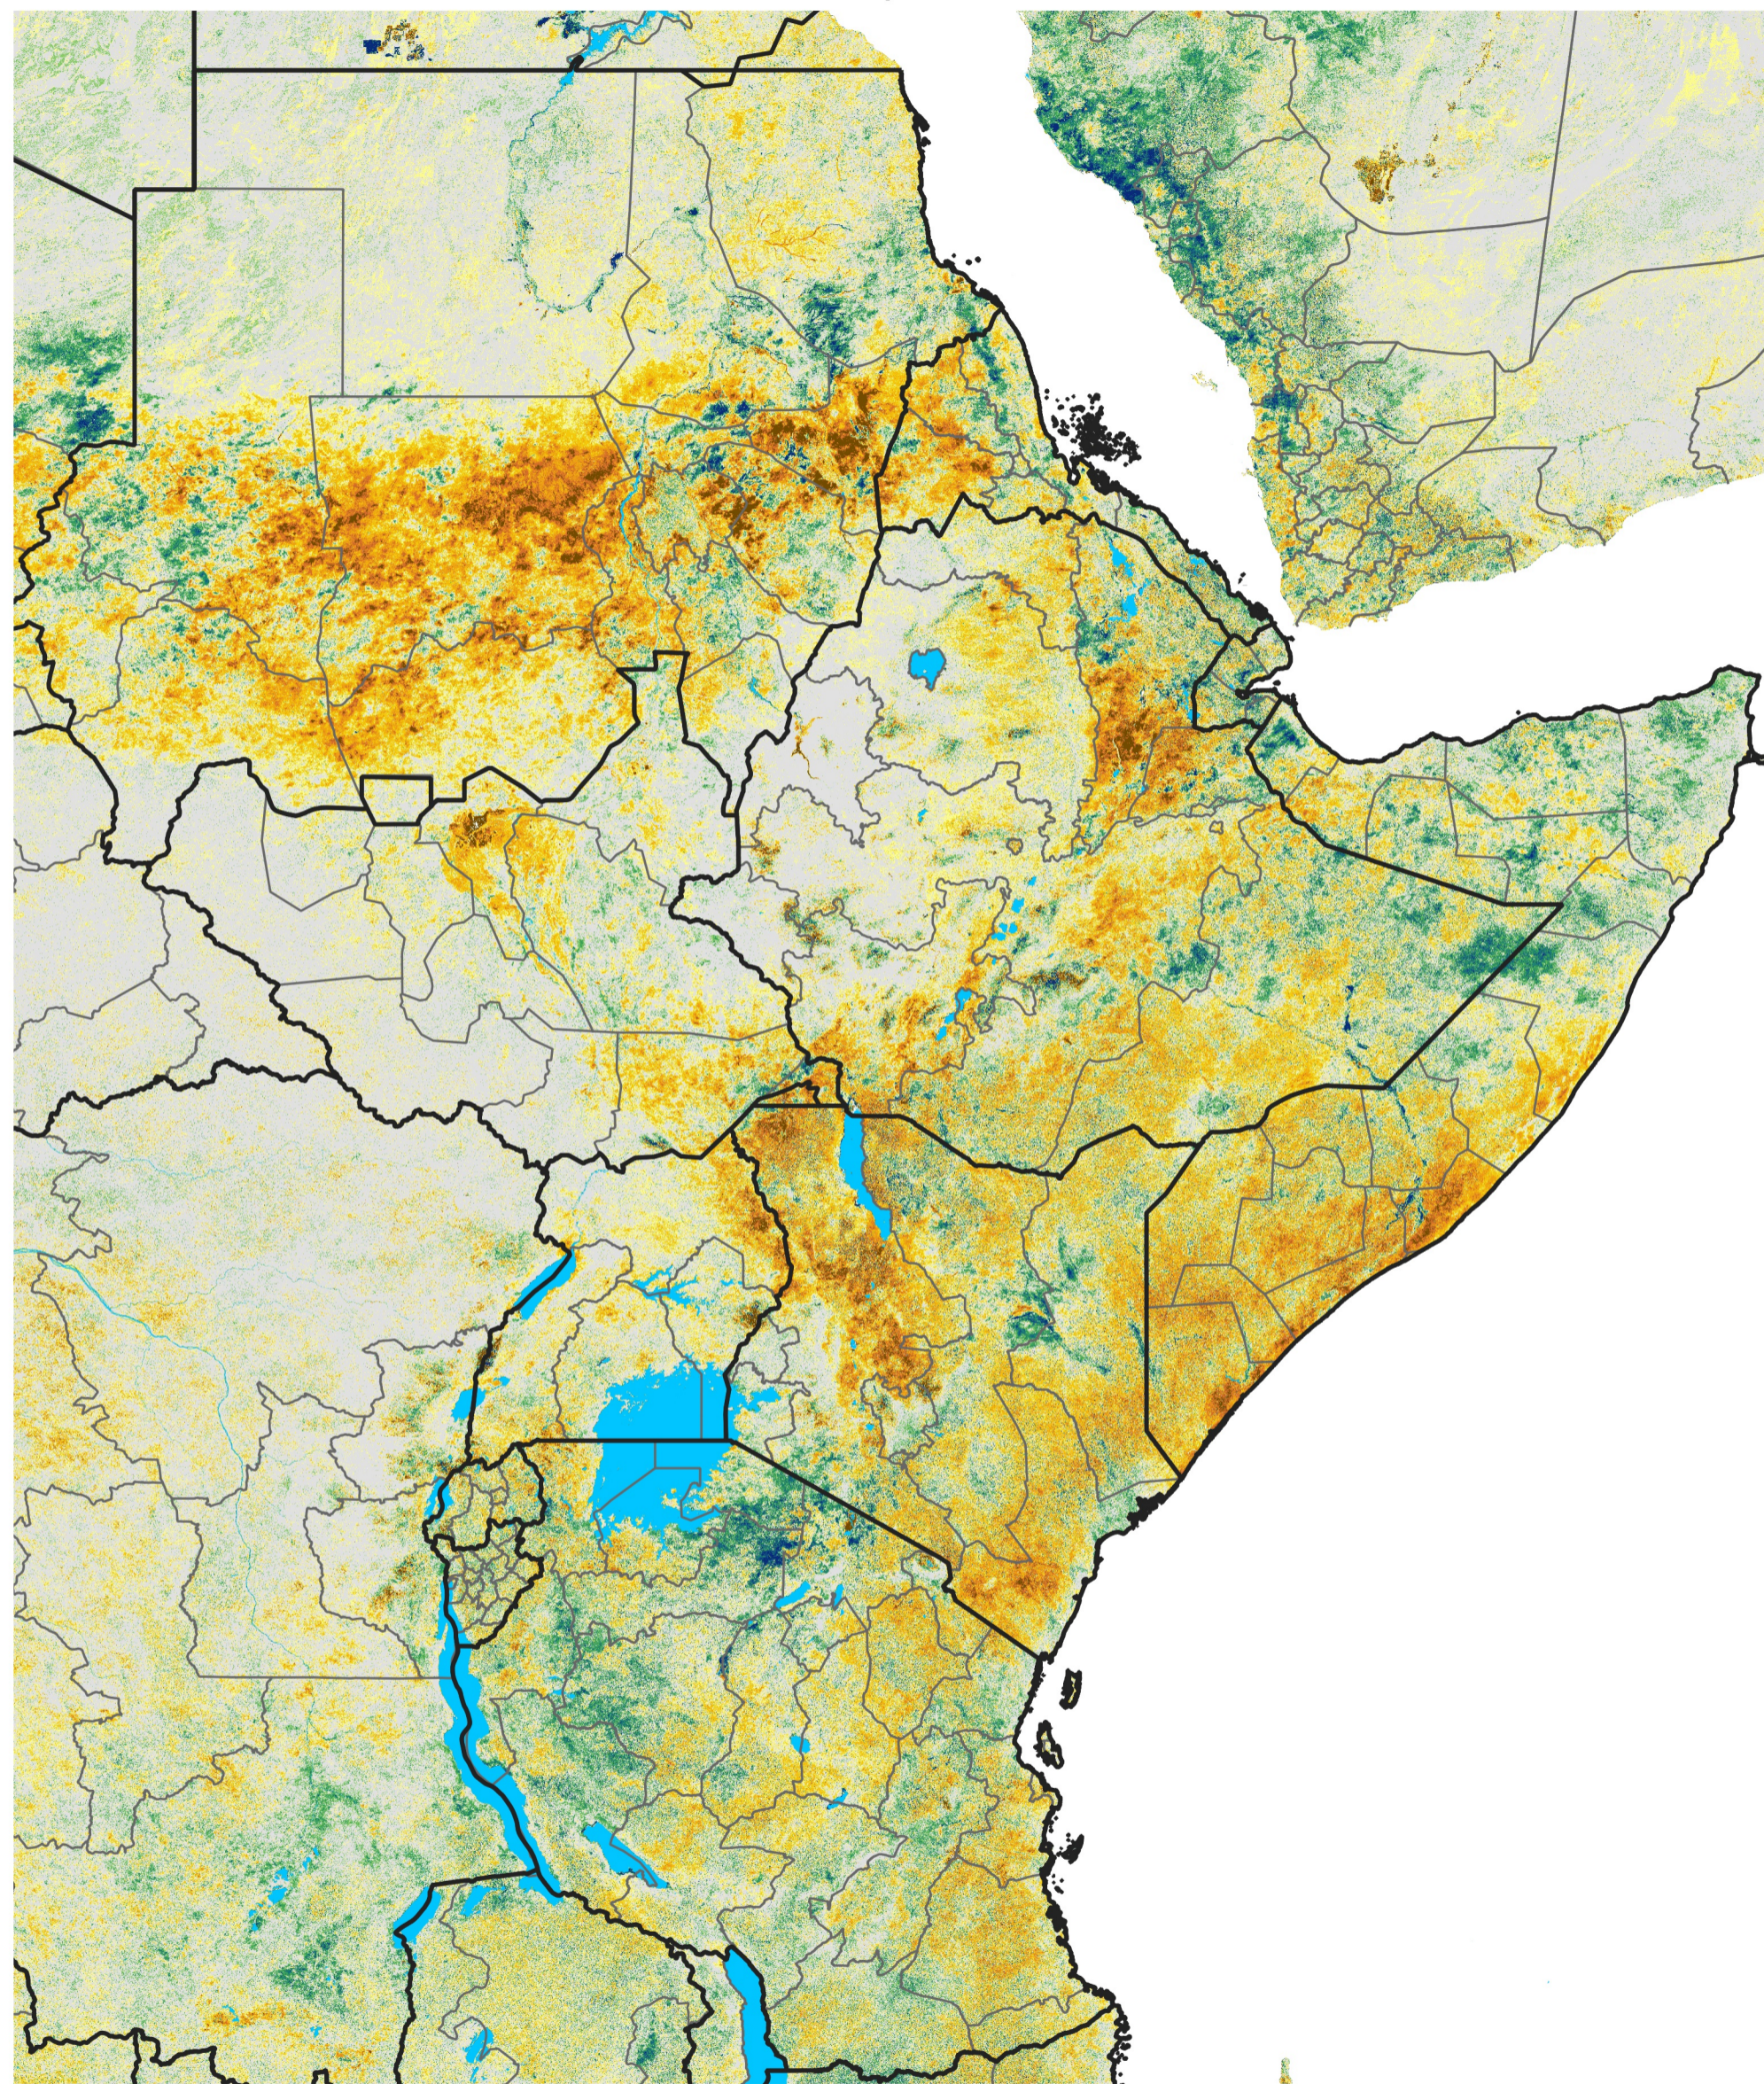

East Africa Percent of Mean NDVI

2023 / Mean (2012 - 2021)

Period 53 / Sep 16 - 25, 2023

Percent of Normal