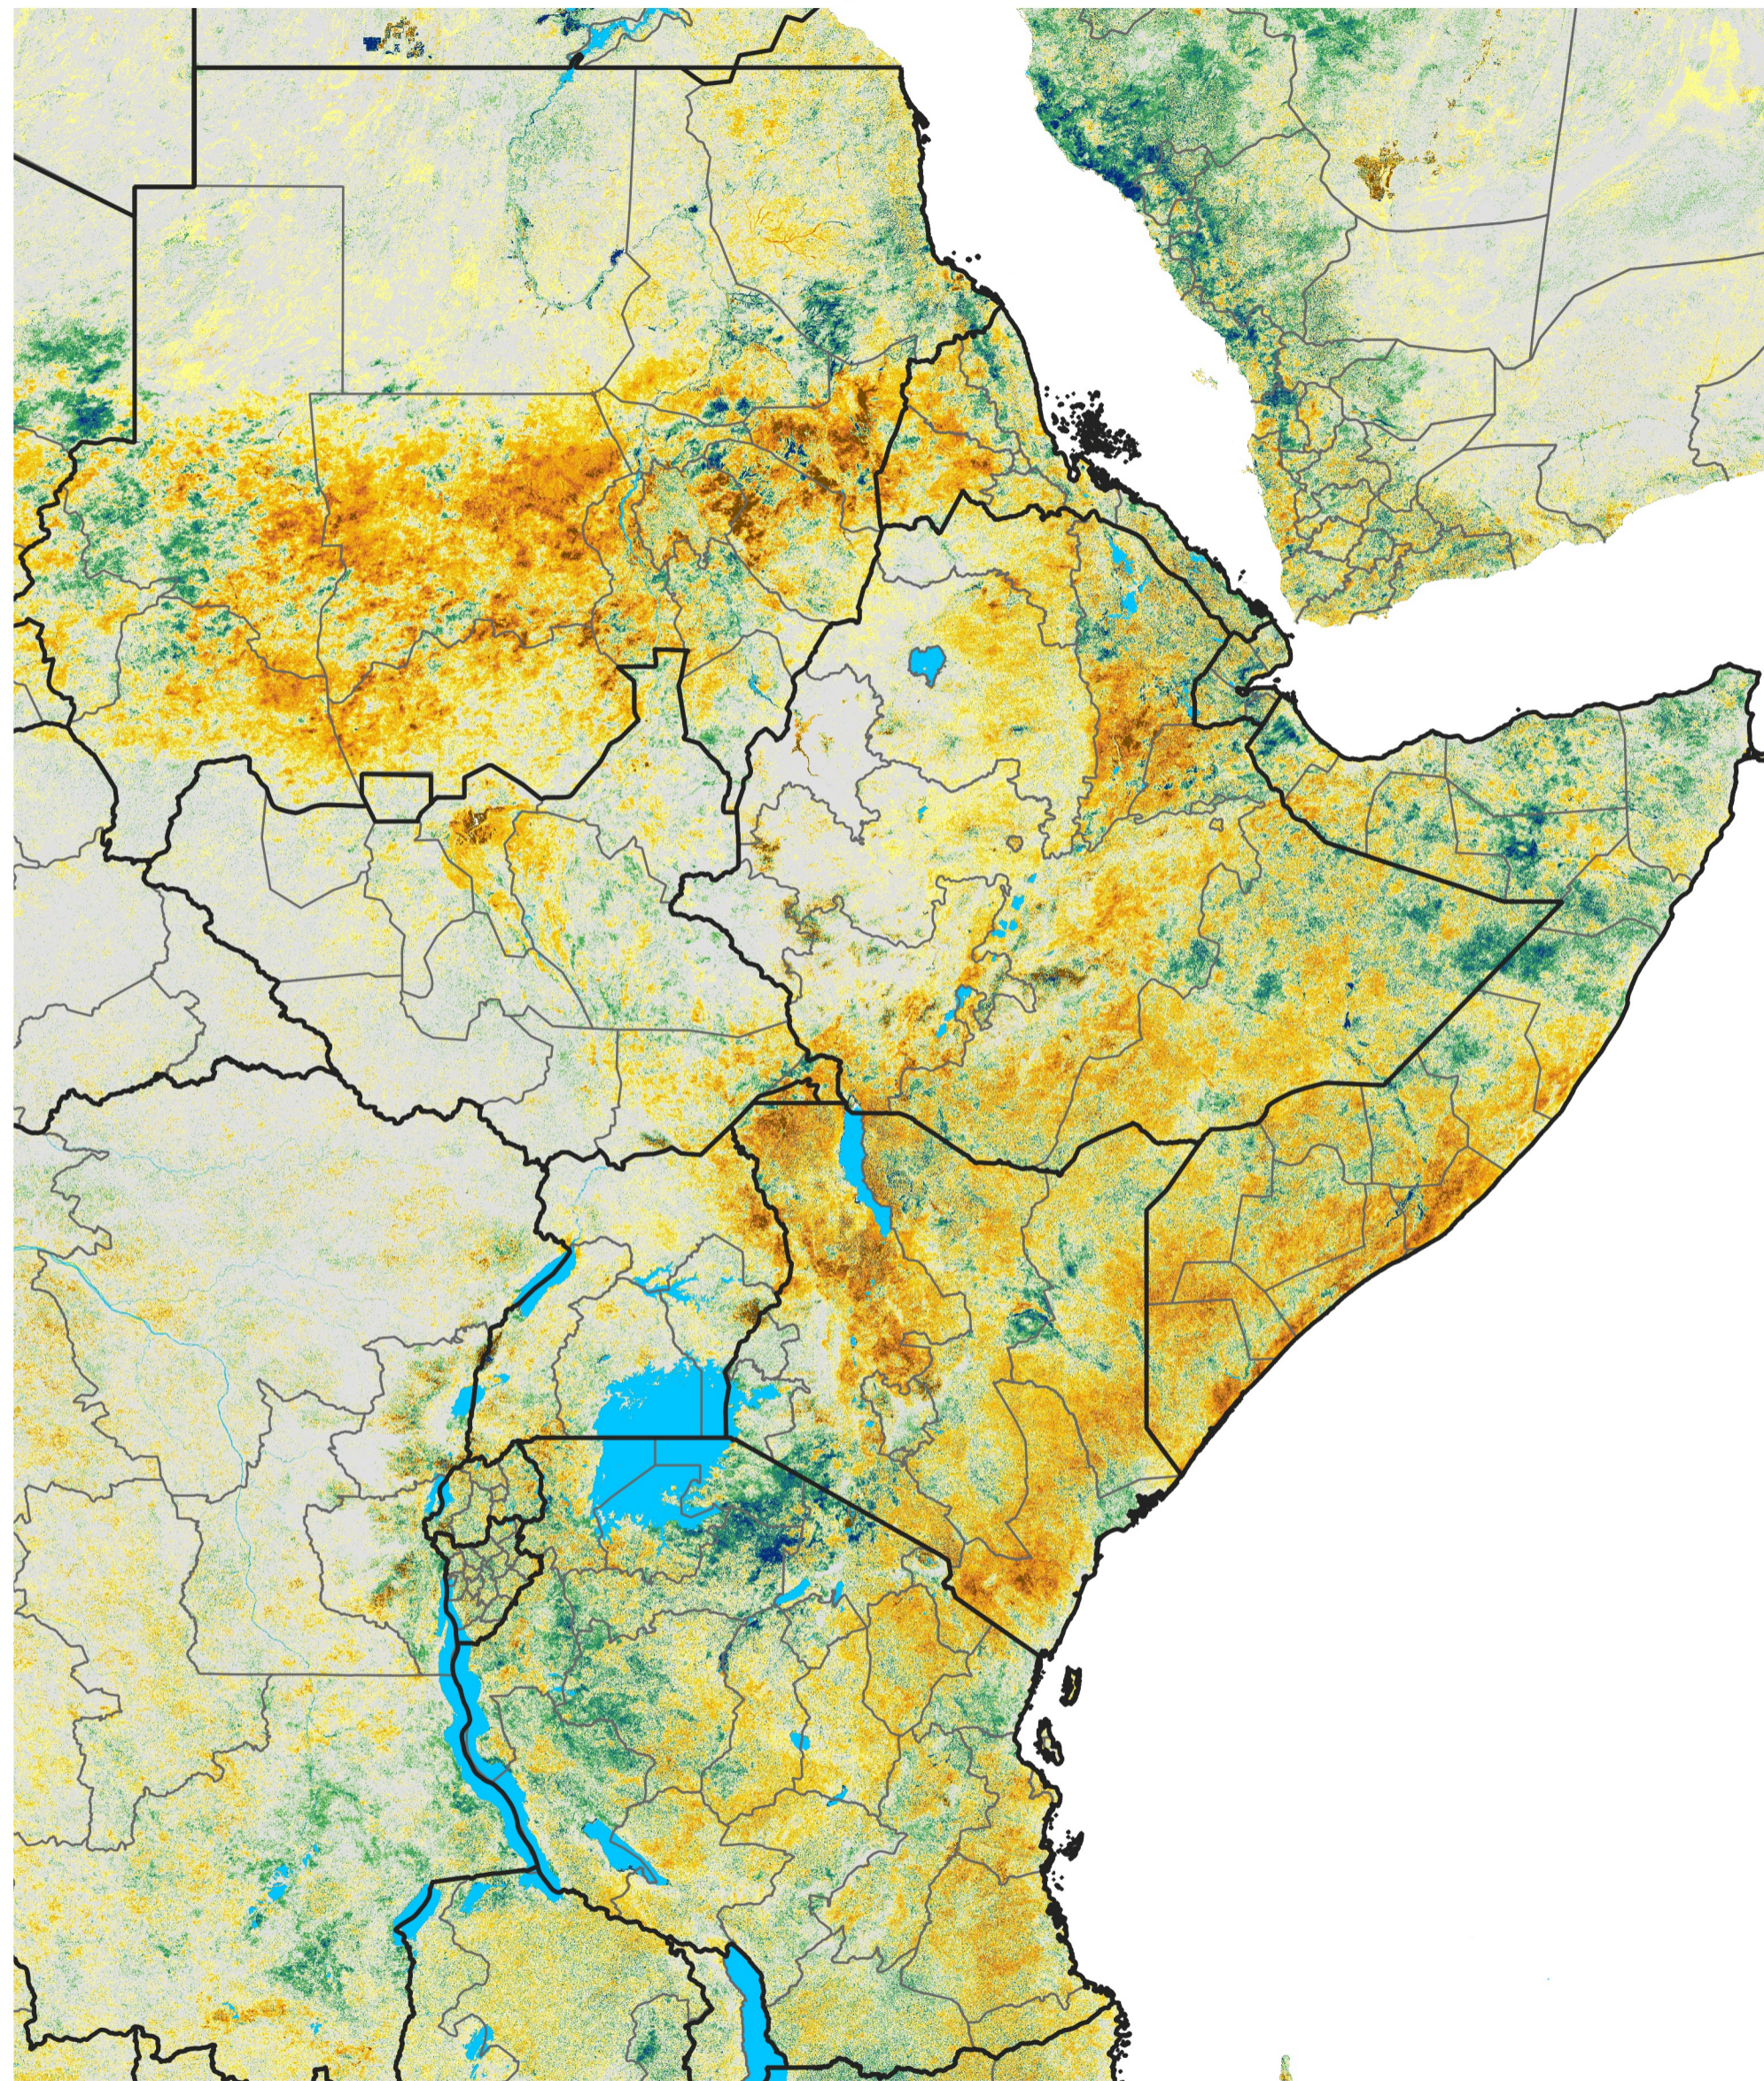

East Africa Percent of Mean NDVI

2023 / Mean (2012 - 2021)

Period 55 / Sep 26 - Oct 05, 2023

Percent of Normal