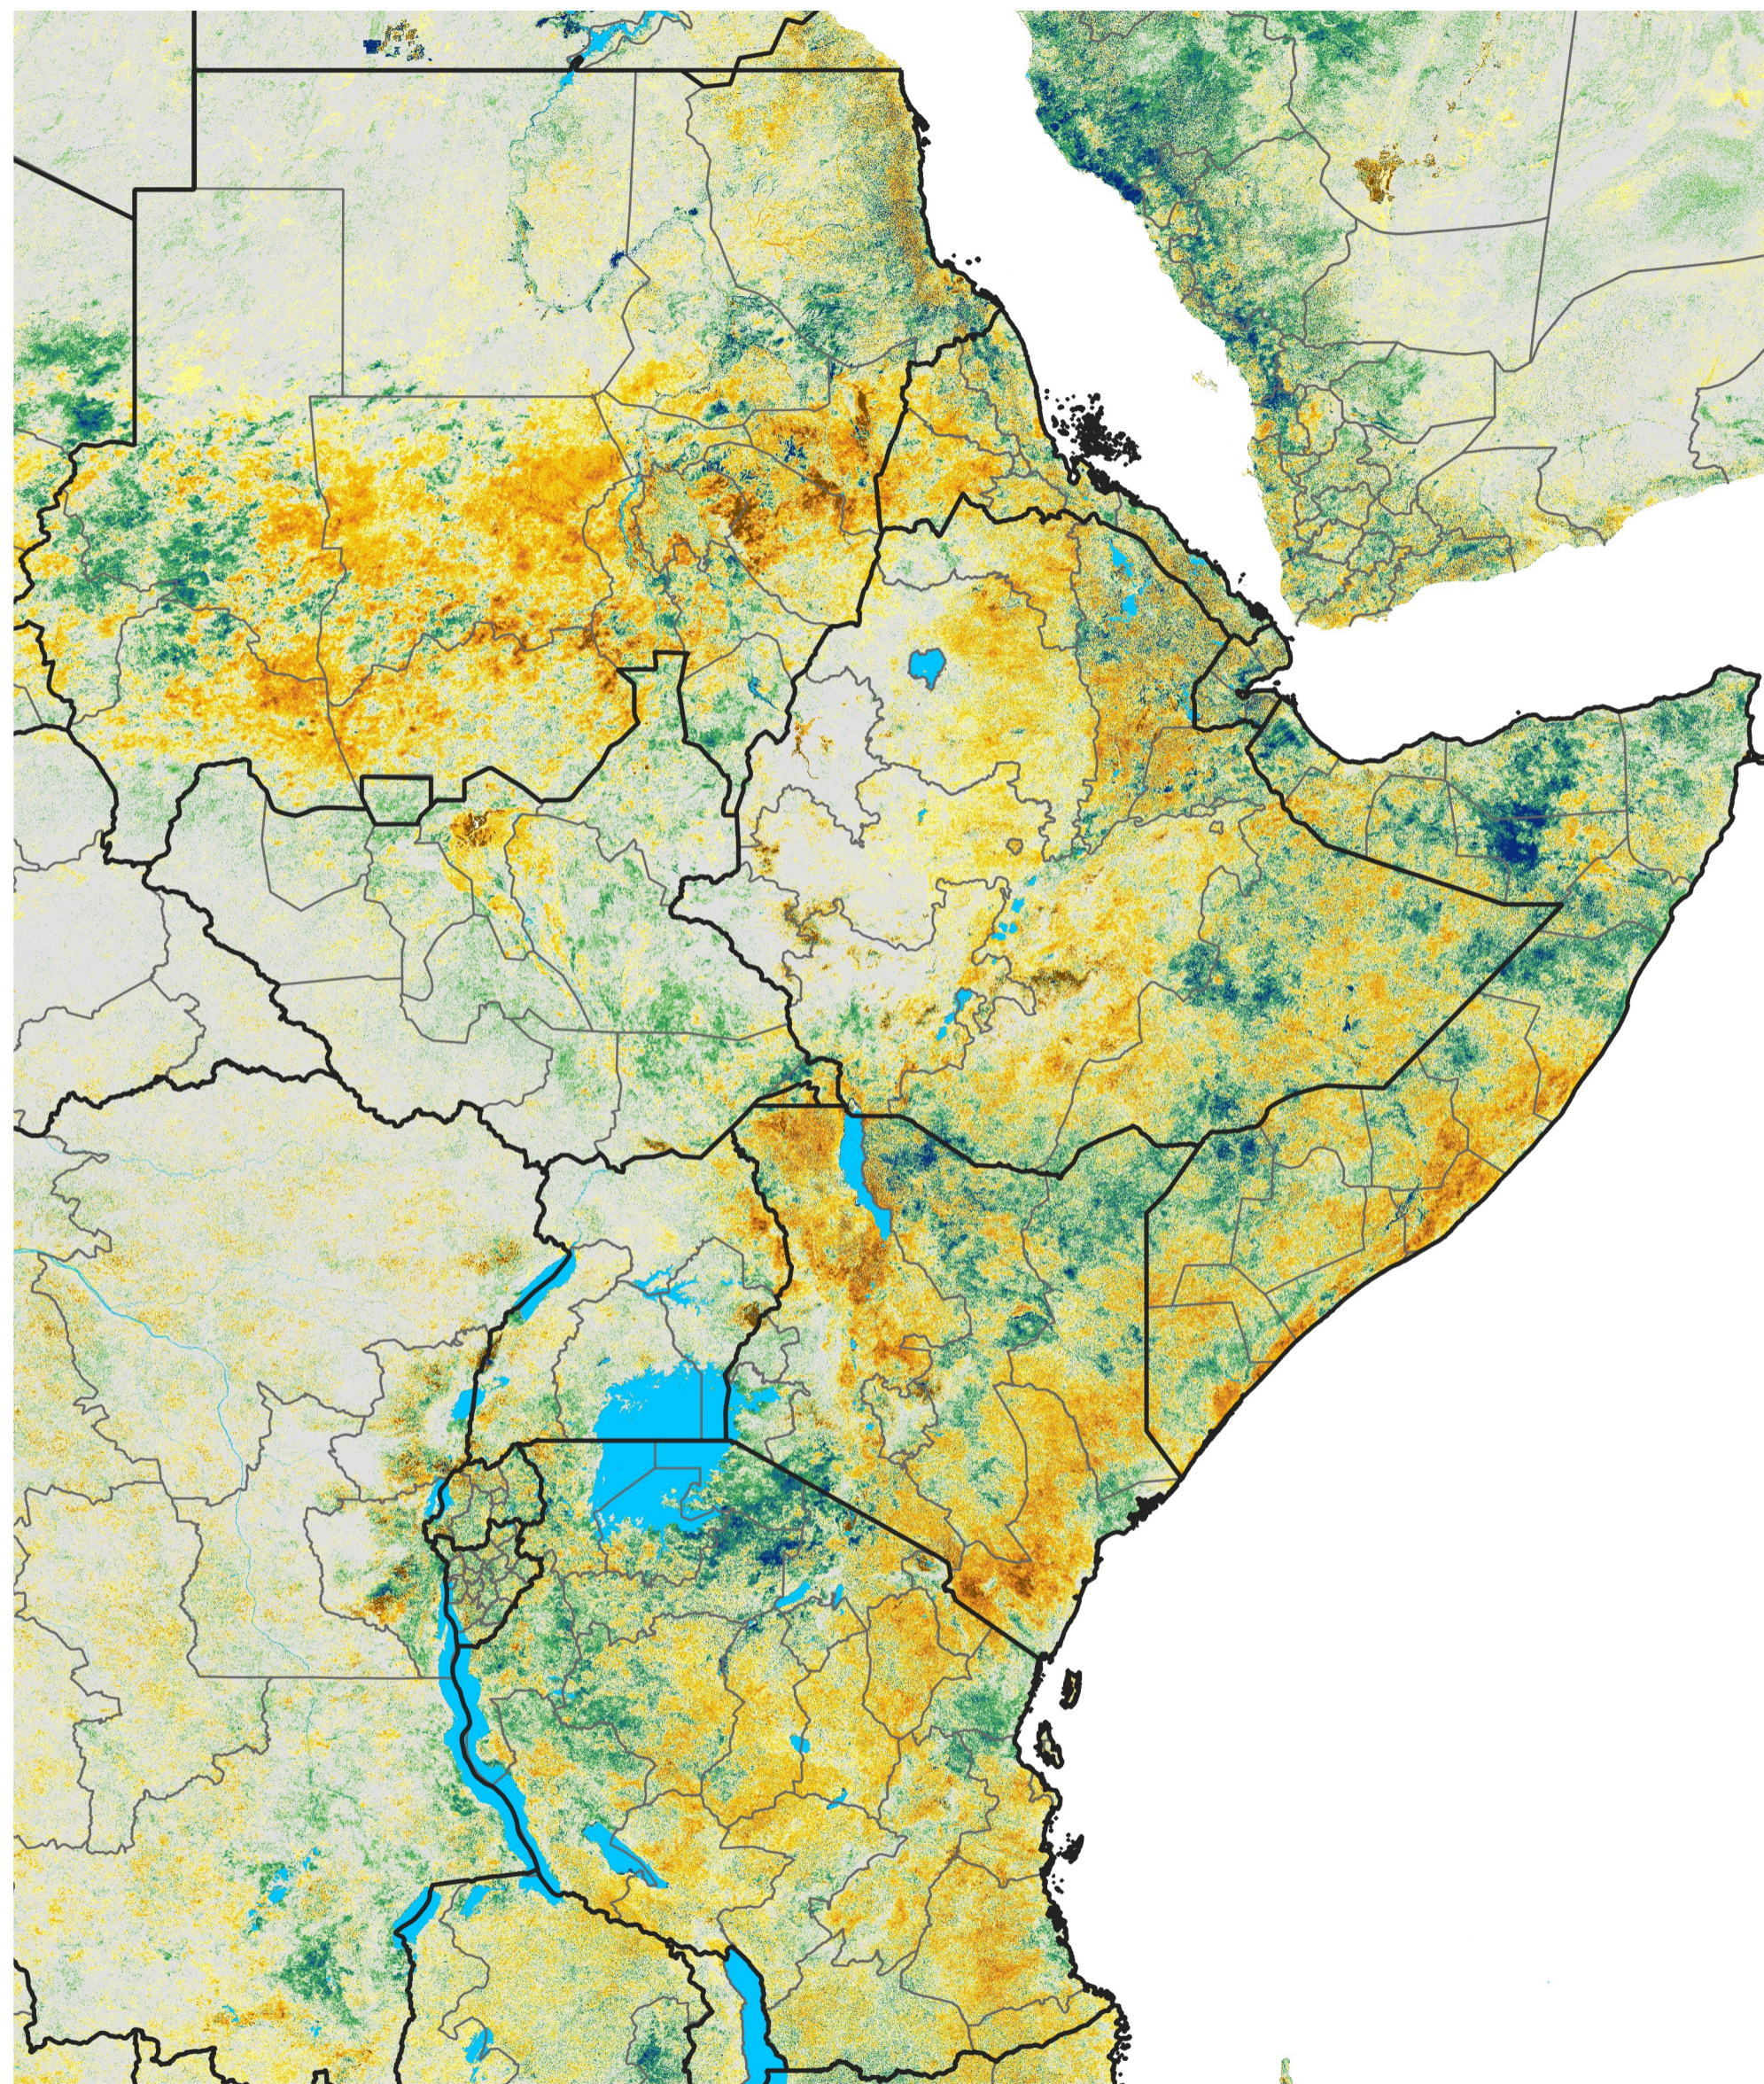

East Africa Percent of Mean NDVI

2023 / Mean (2012 - 2021)

Period 58 / Oct 11 - 20, 2023

Percent of Normal