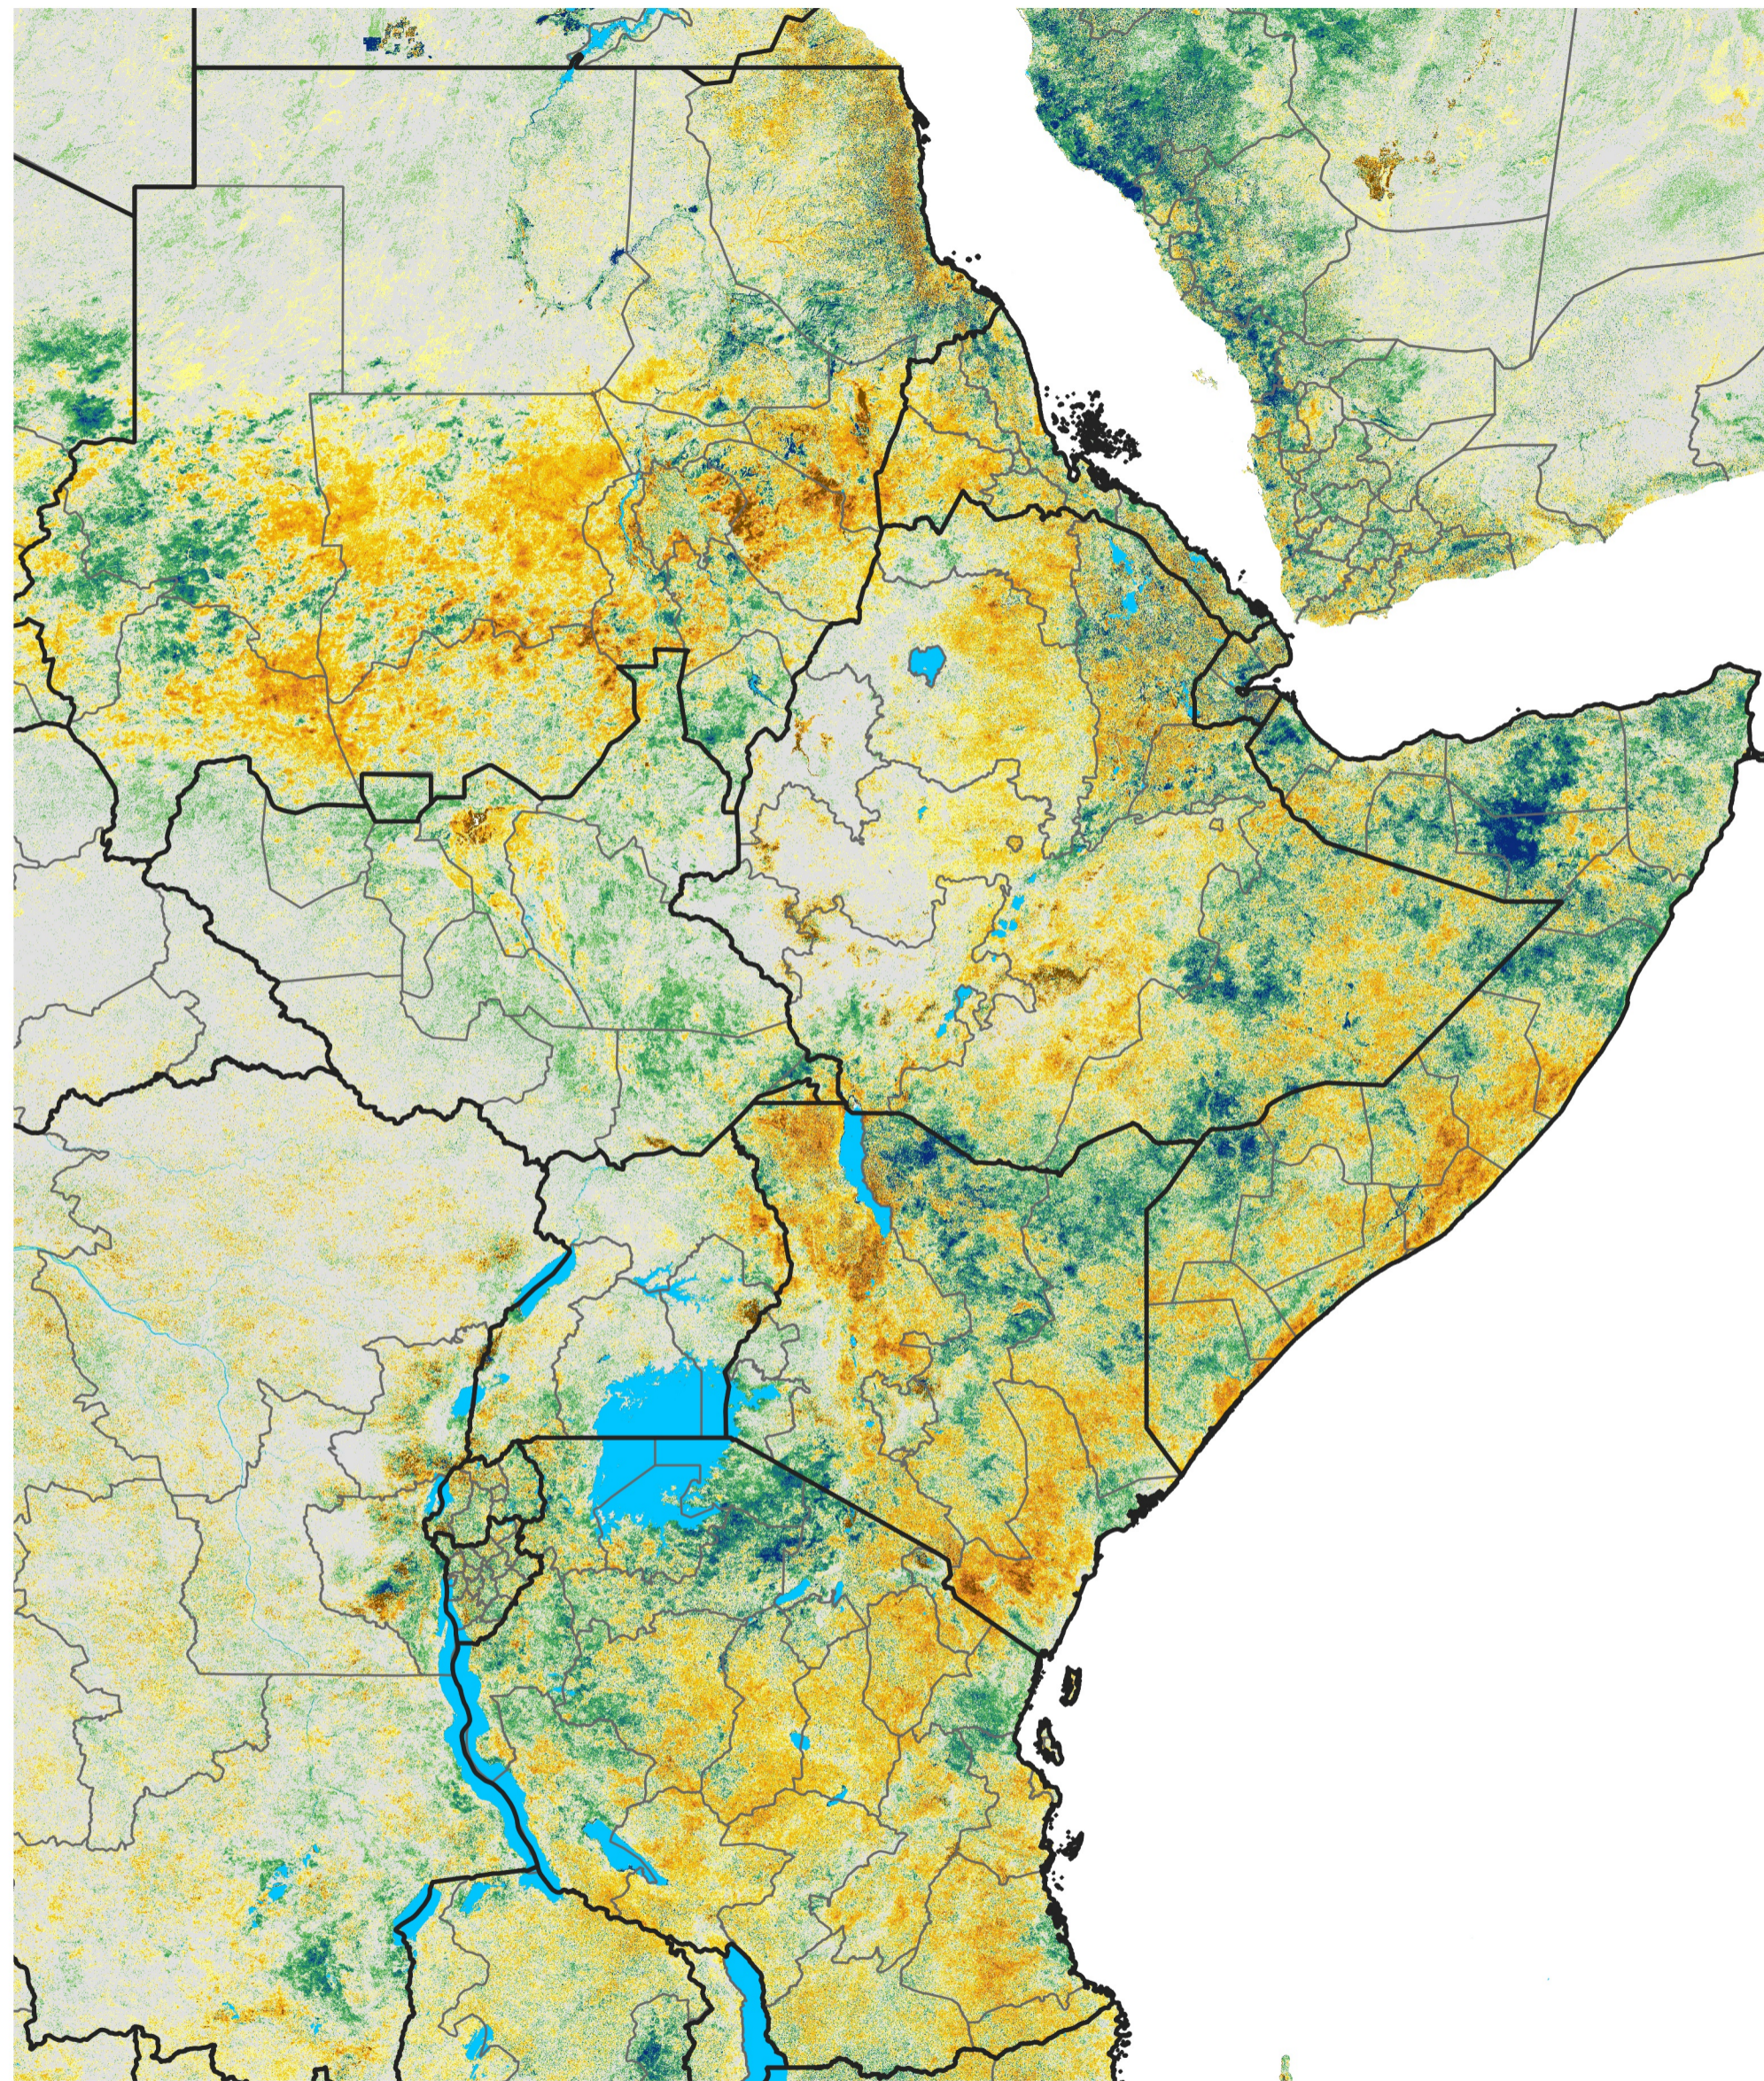

East Africa Percent of Mean NDVI

2023 / Mean (2012 - 2021)

Period 59 / Oct 16 - 25, 2023

Percent of Normal