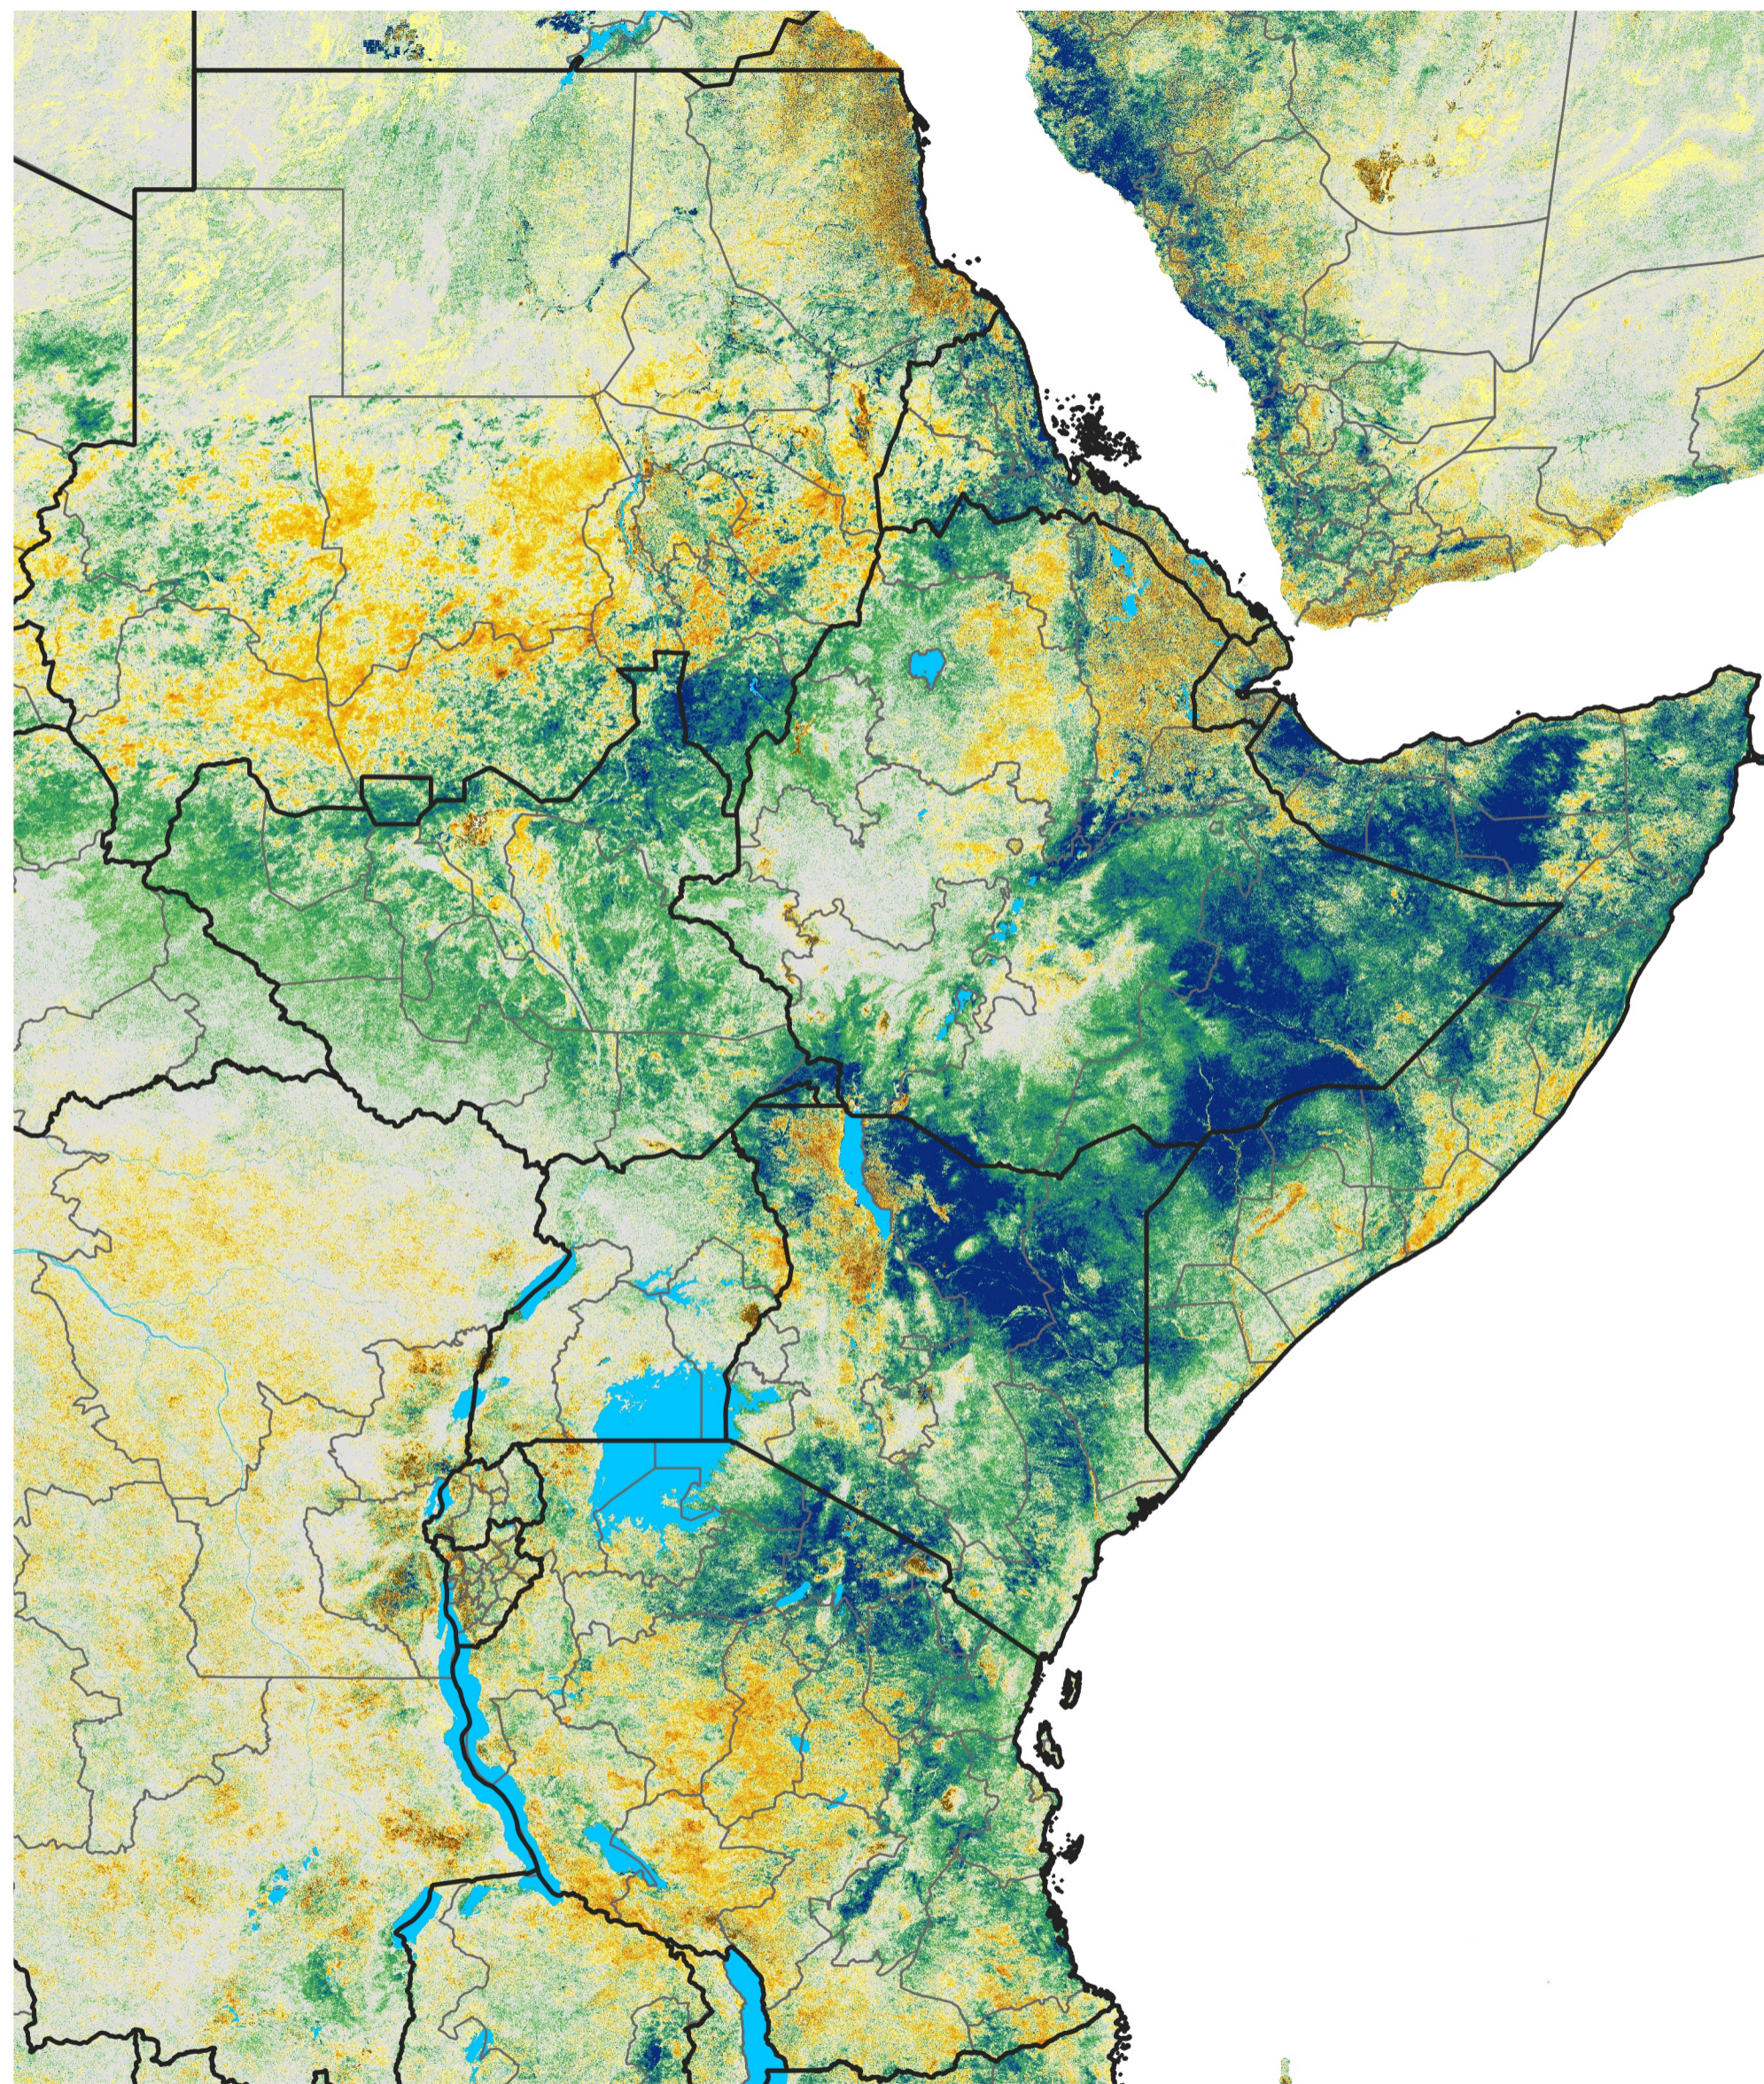

East Africa Percent of Mean NDVI

2023 / Mean (2012 - 2021)
Period 66 / Nov 21 - 30, 2023

Percent of Normal