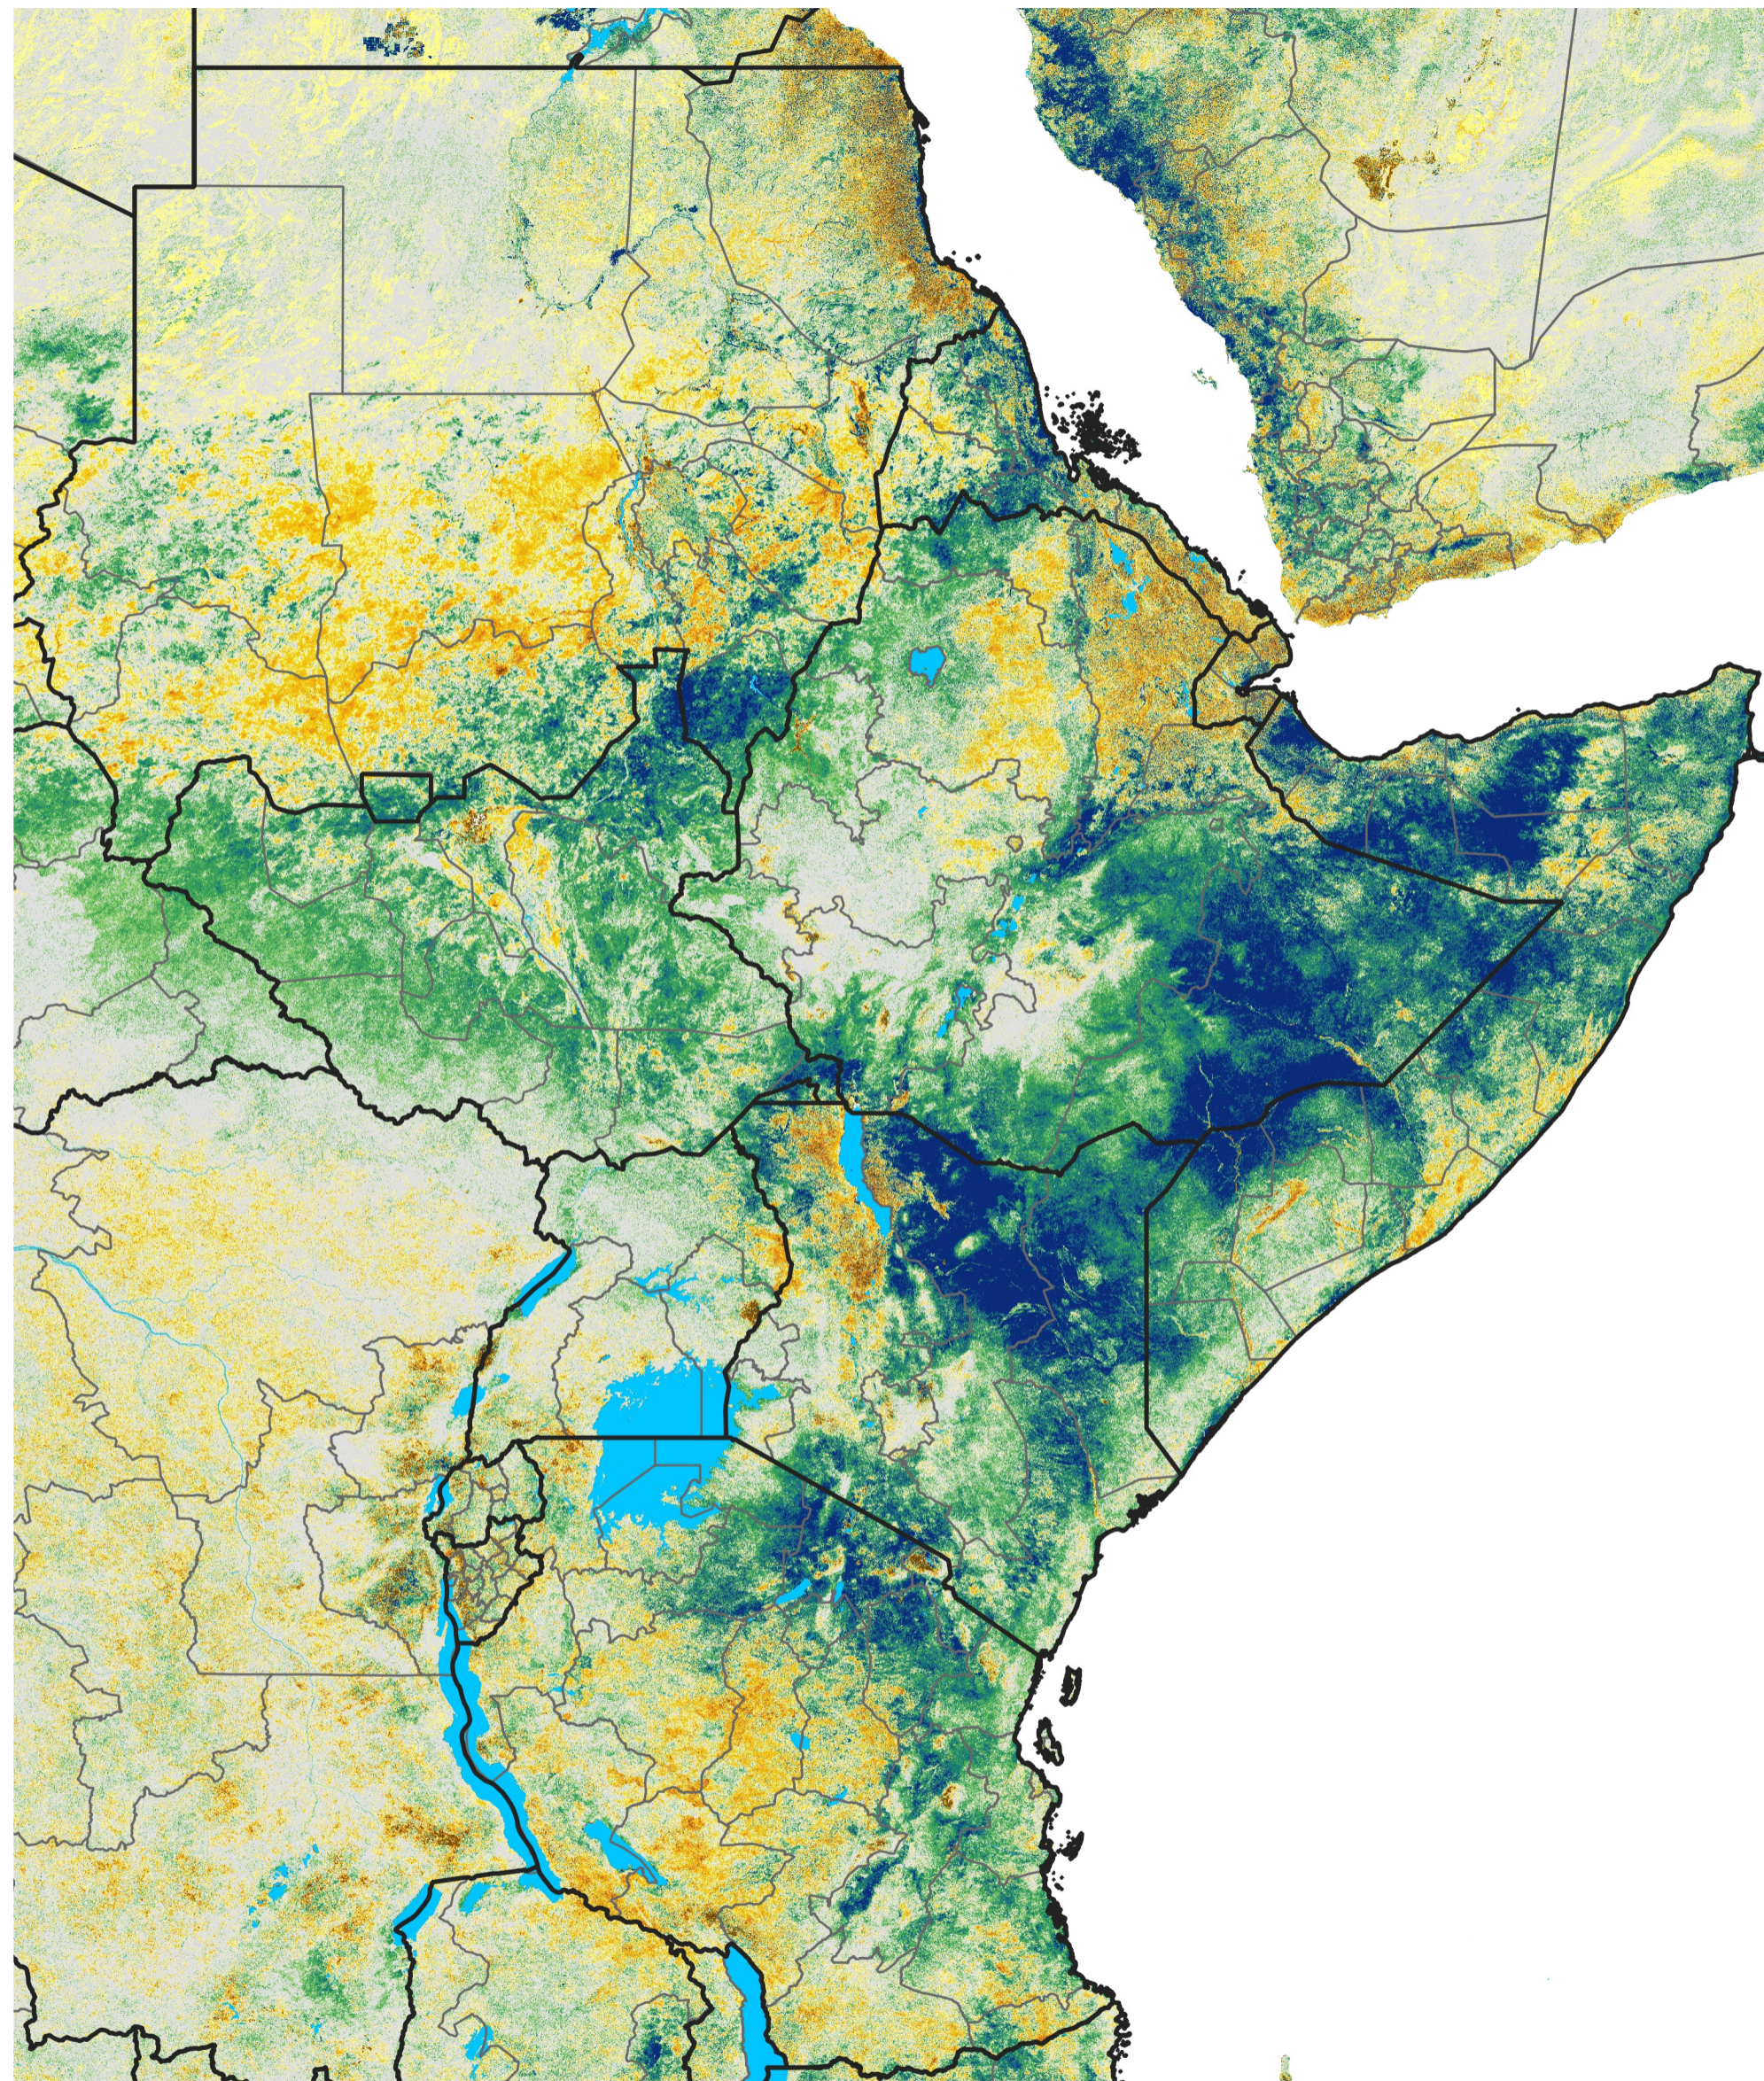

East Africa Percent of Mean NDVI

2023 / Mean (2012 - 2021)

Period 67 / Nov 26 - Dec 05, 2023

Percent of Normal