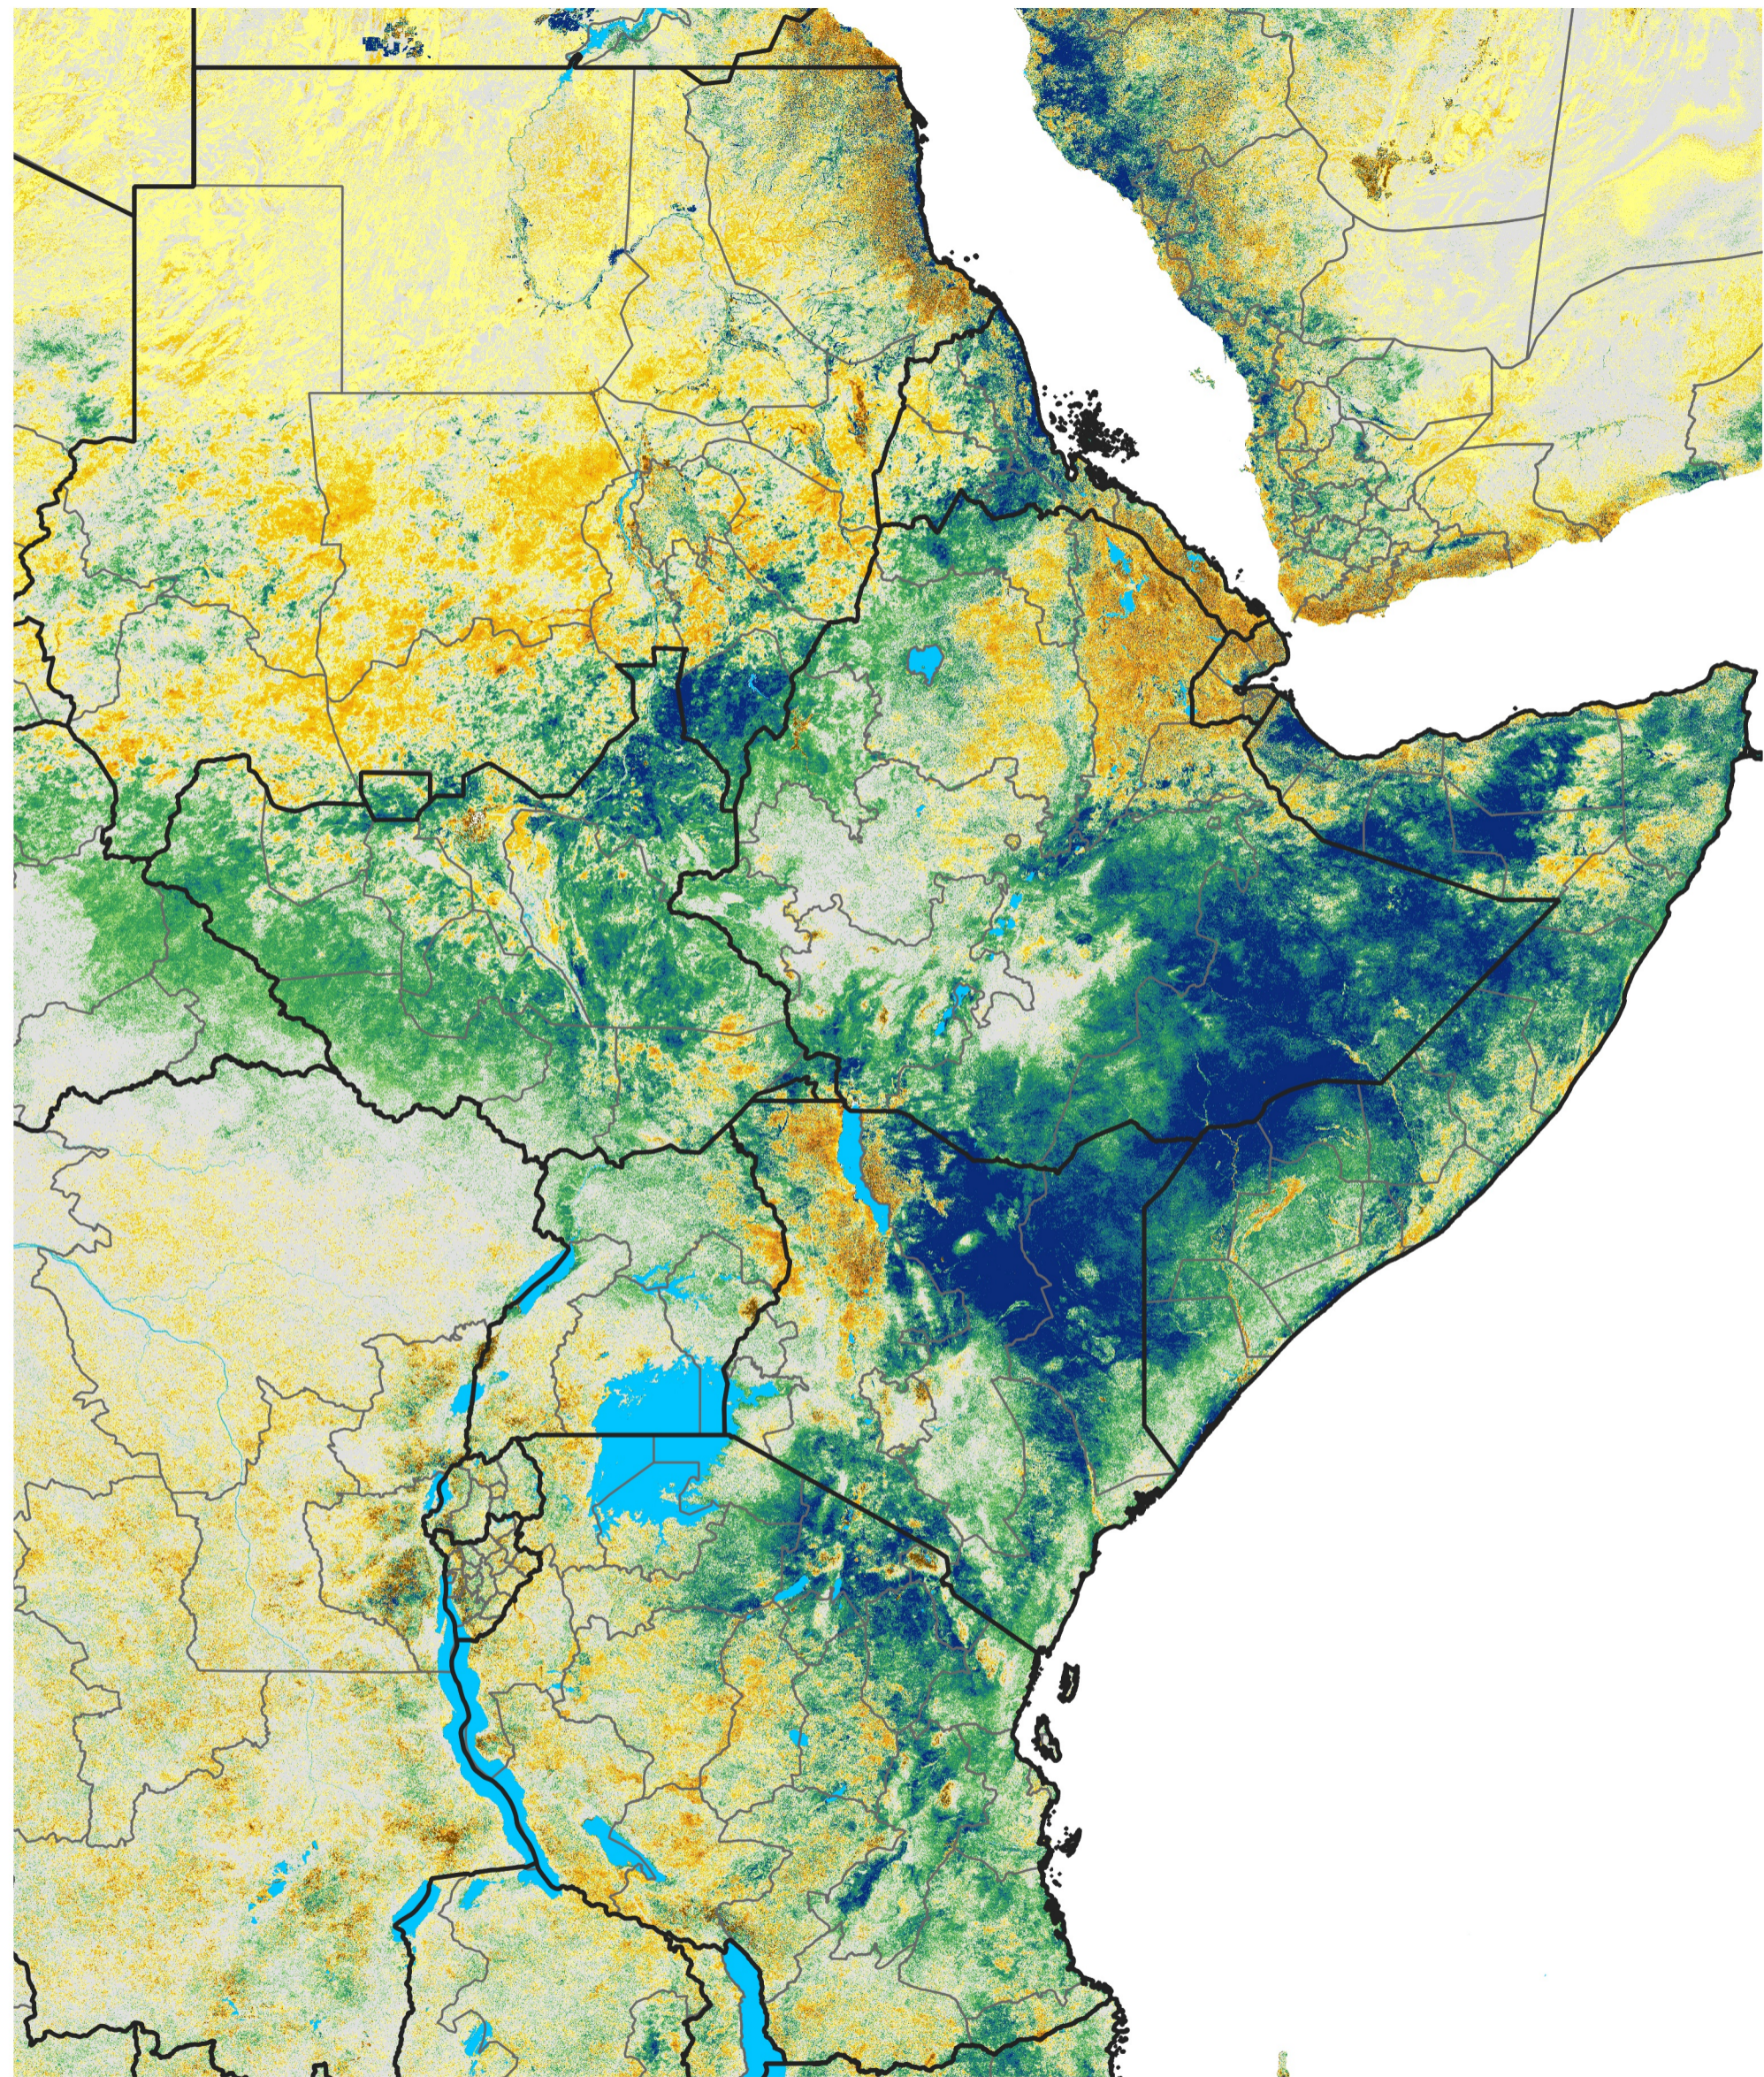

East Africa Percent of Mean NDVI

2023 / Mean (2012 - 2021)

Period 70 / Dec 11 - 20, 2023

Percent of Normal