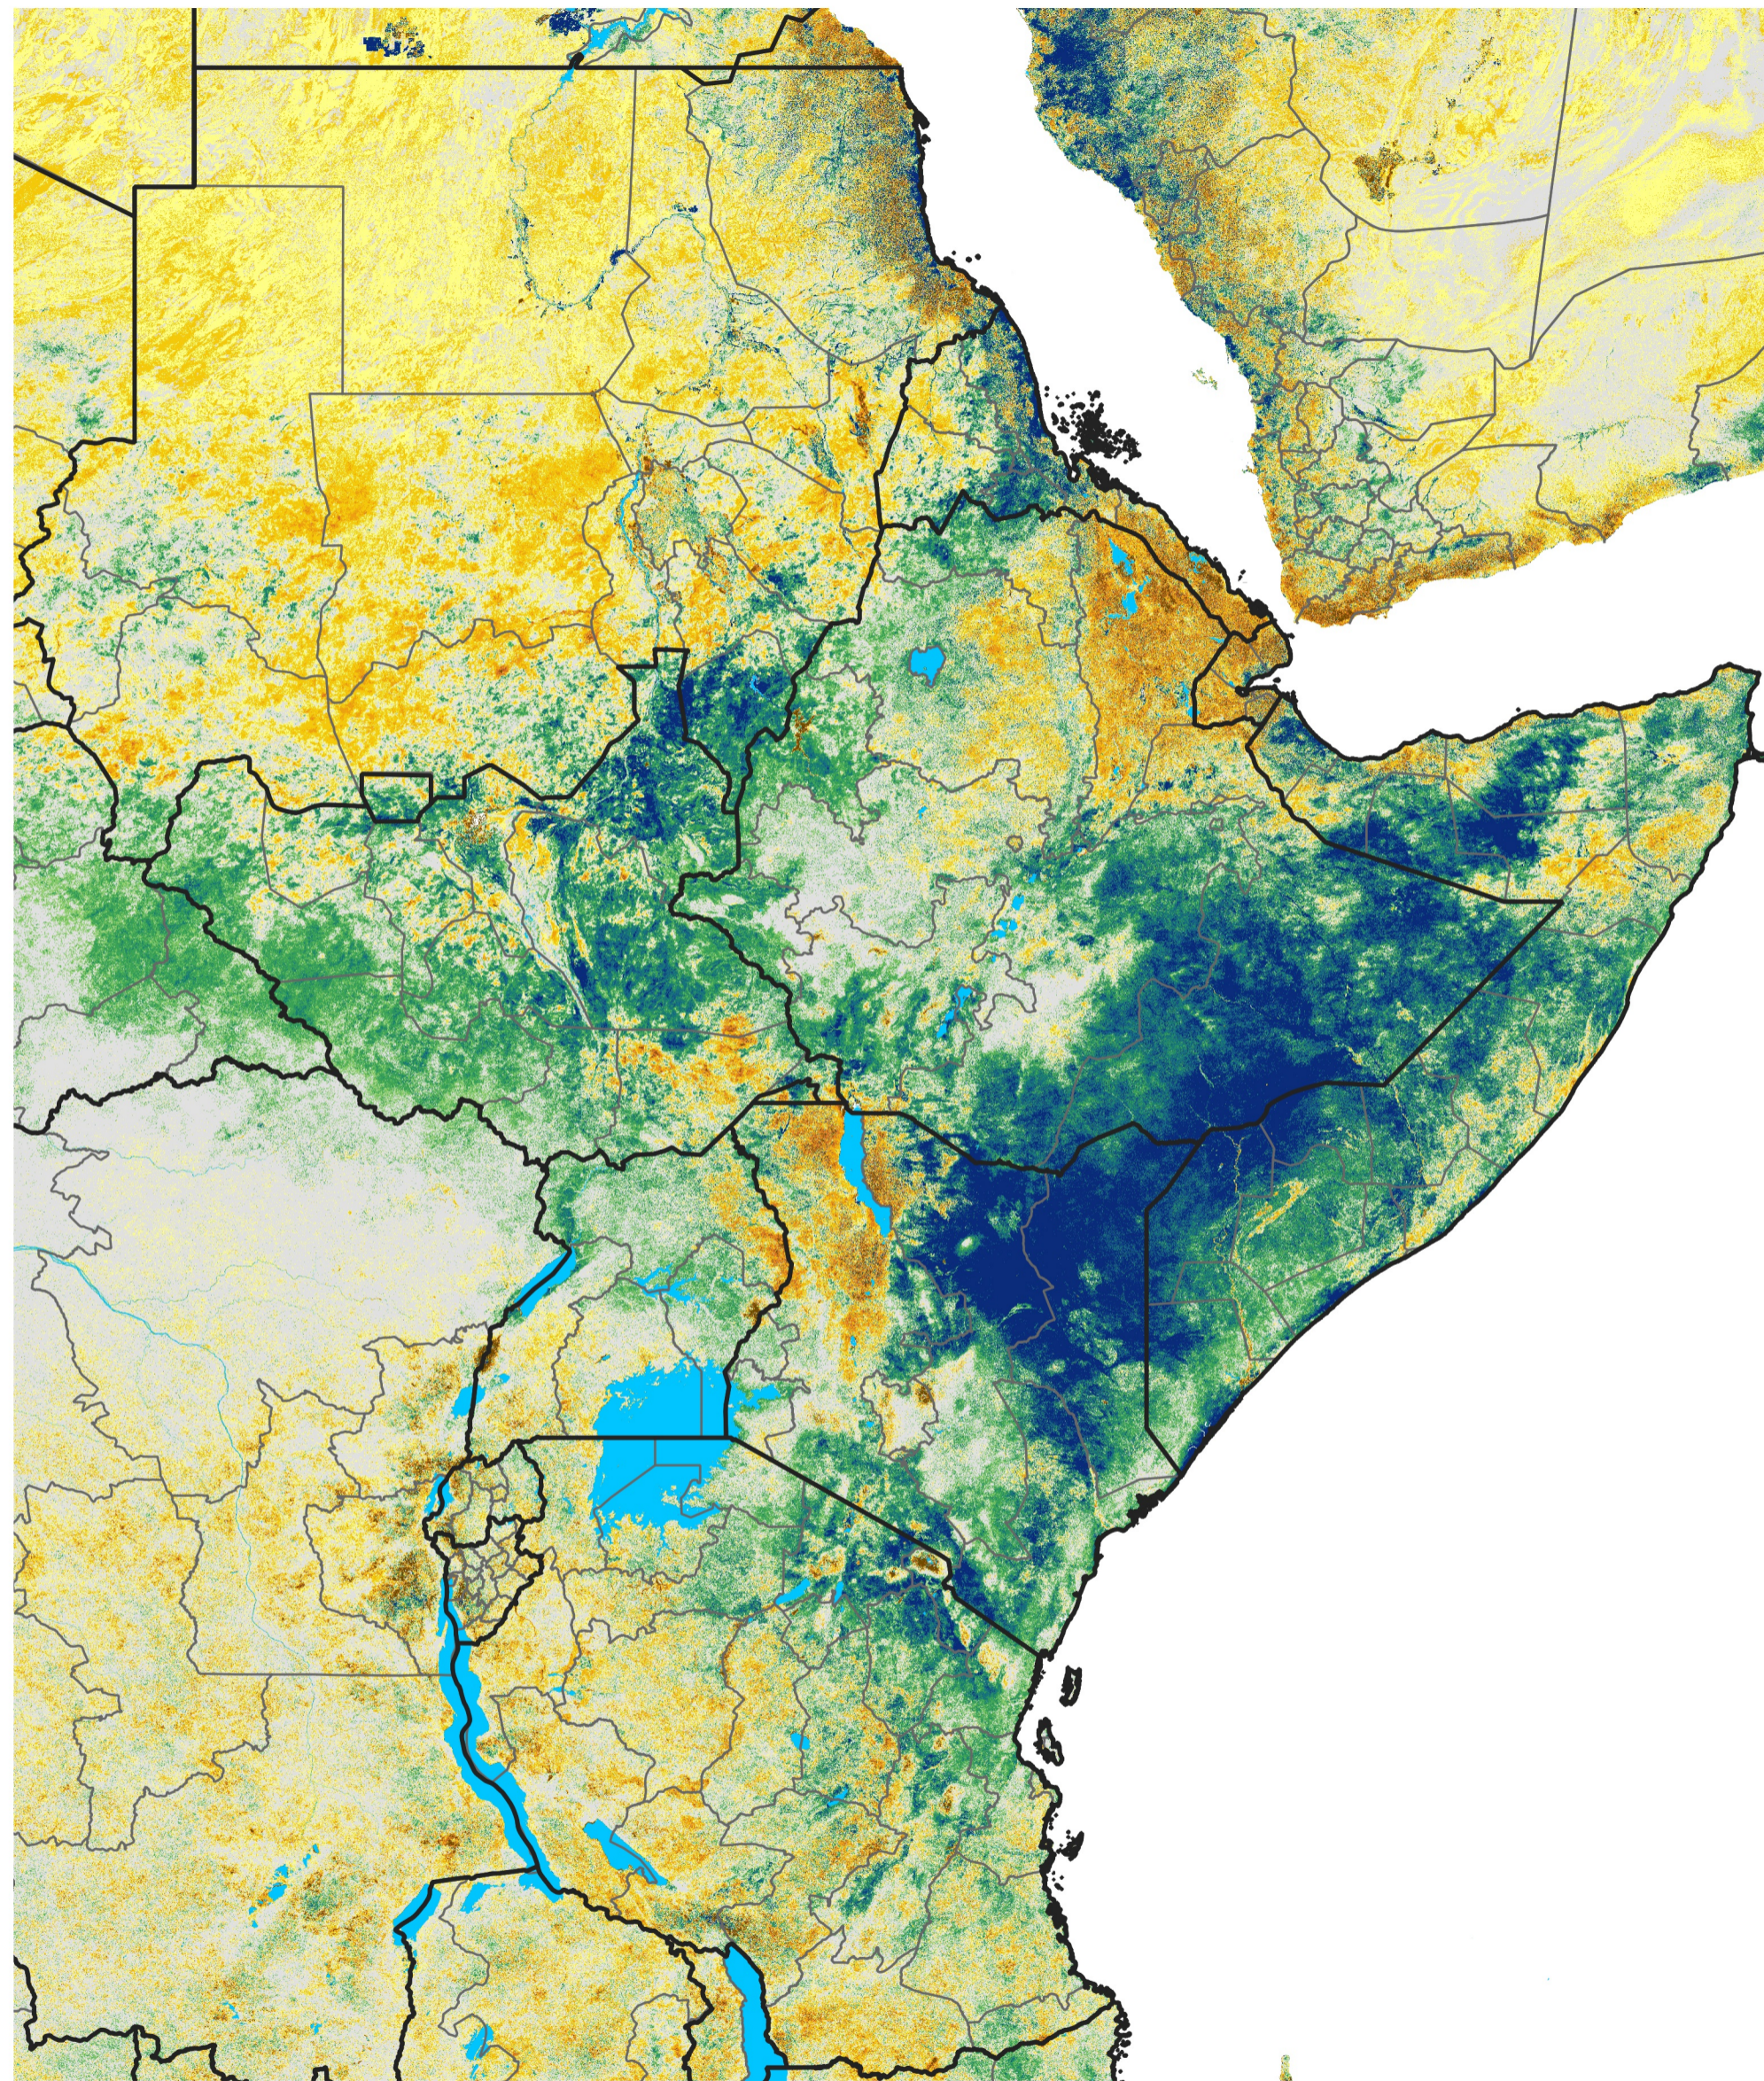

# East Africa Percent of Mean NDVI

2024 / Mean (2012 - 2021)

Period 01 / Dec 26, 2023 - Jan 05, 2024

## Percent of Normal