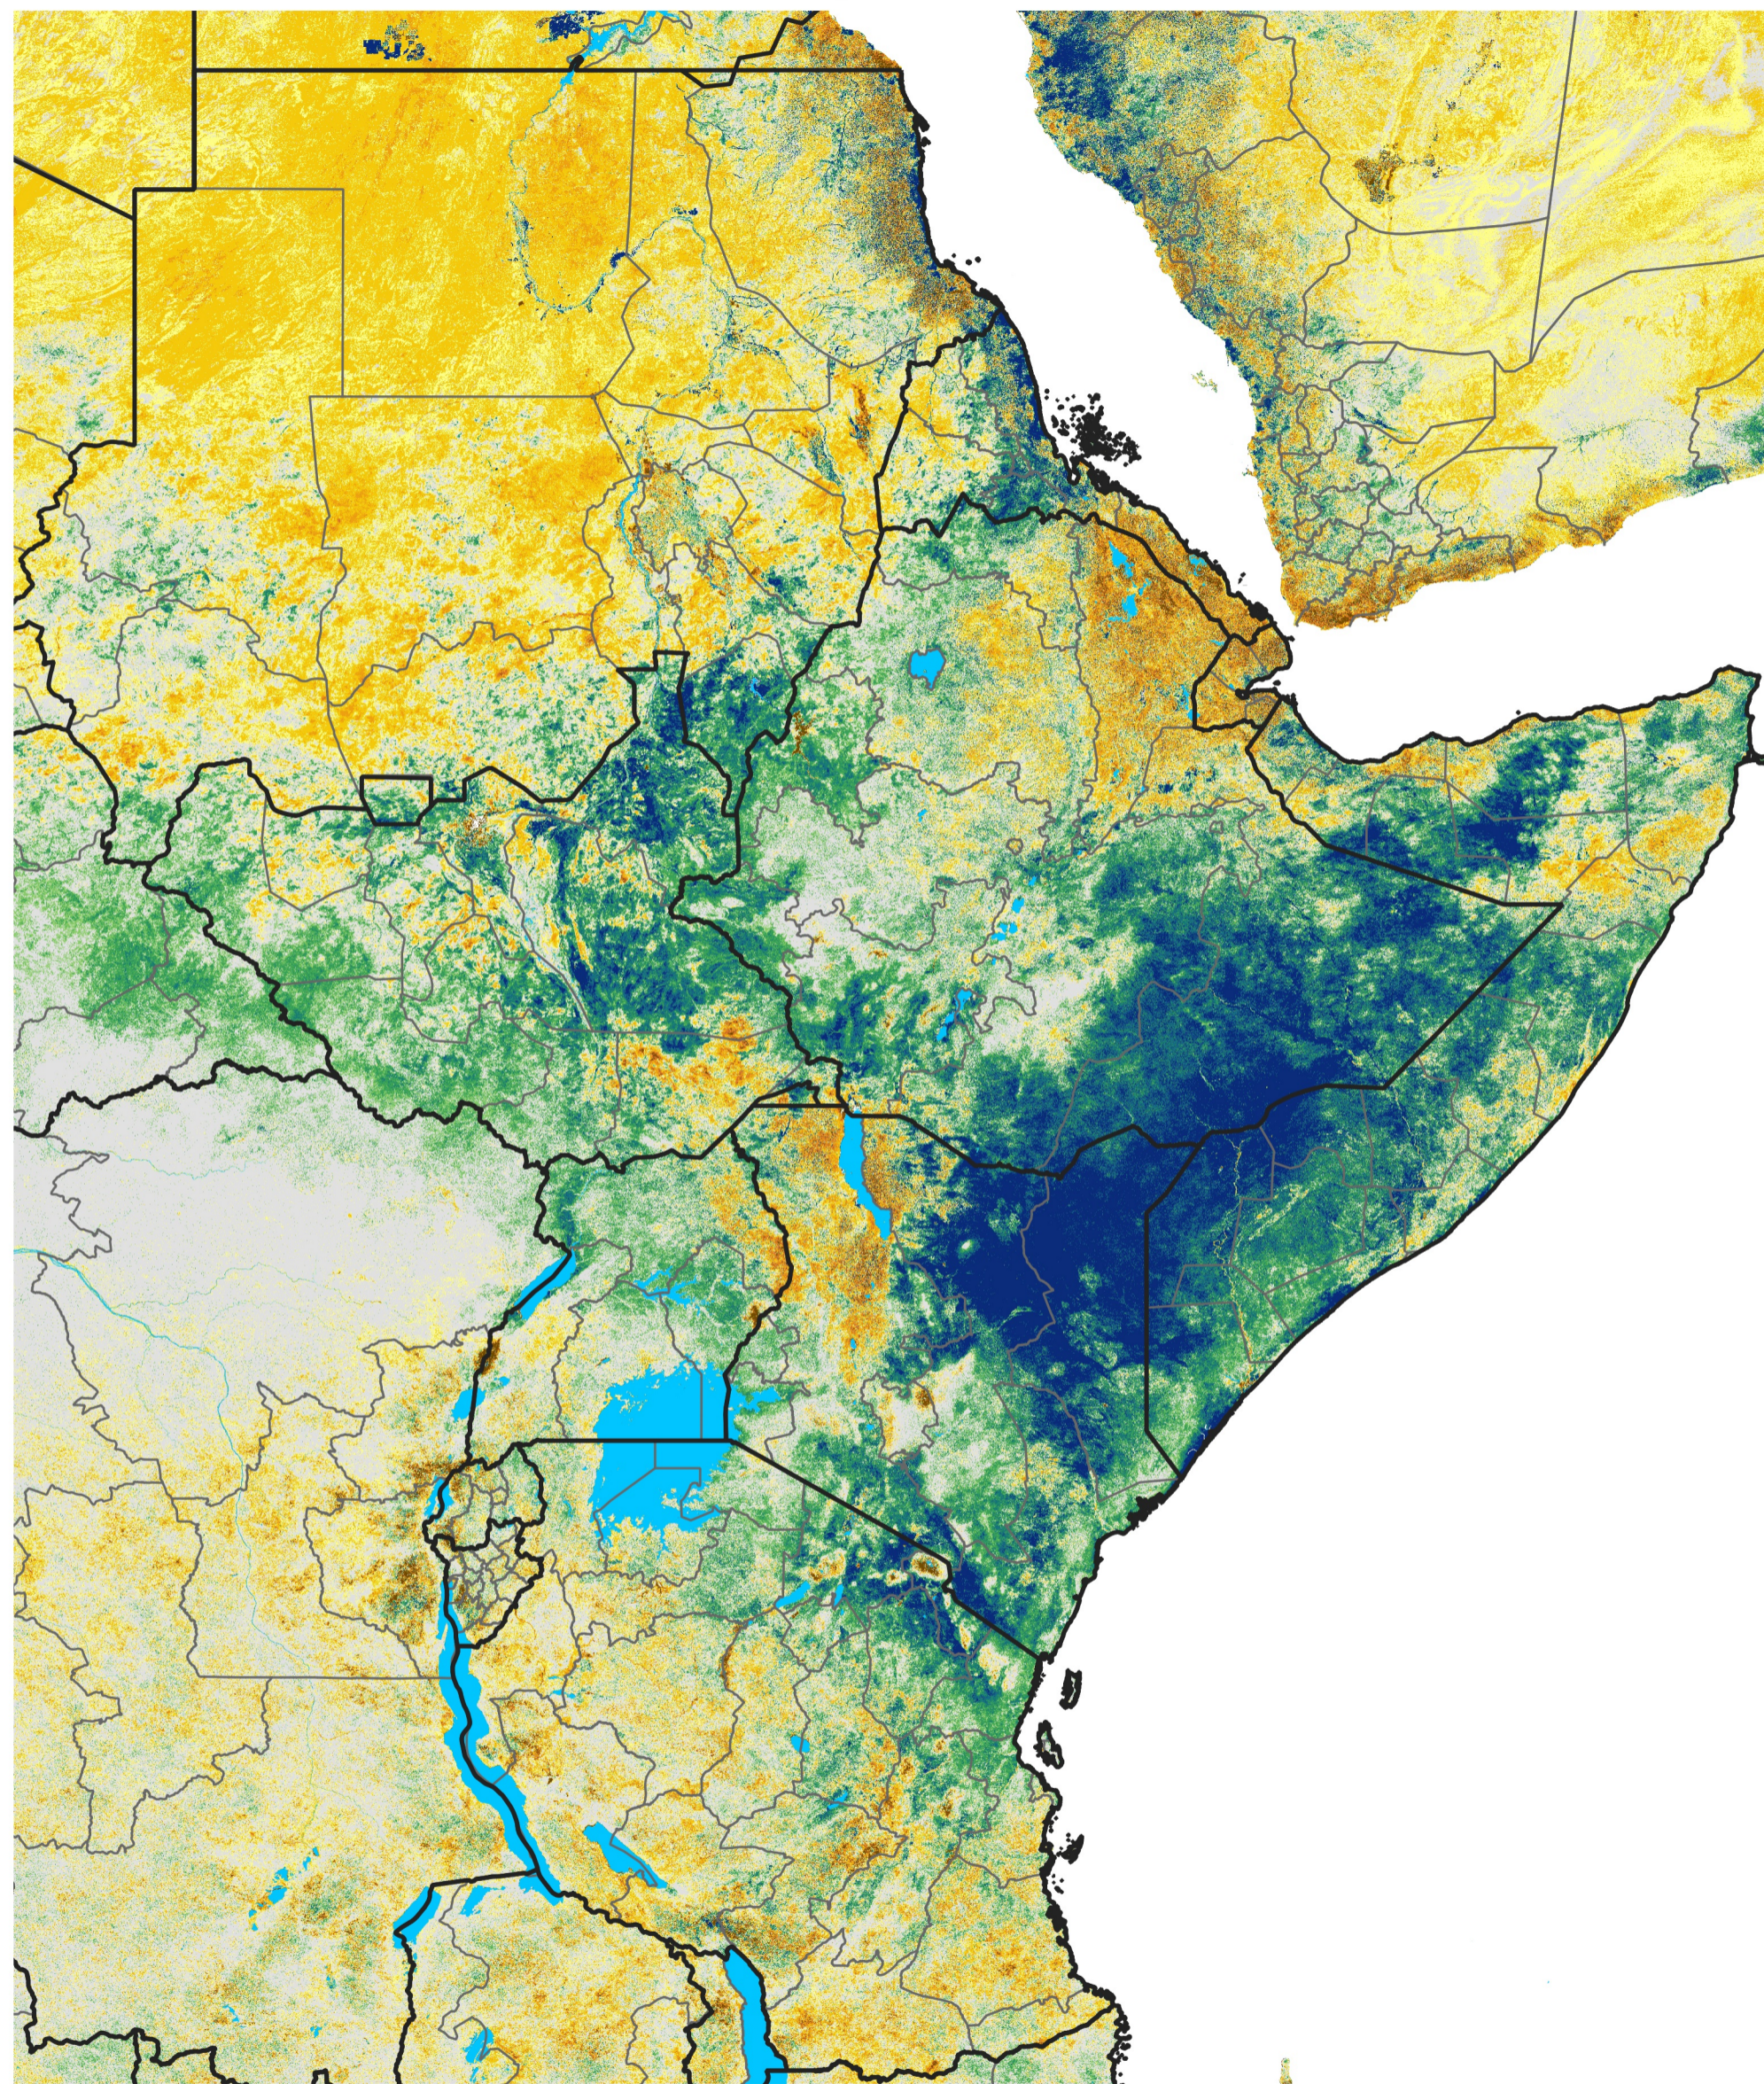

East Africa Percent of Mean NDVI

2024 / Mean (2012 - 2021)

Period 03 / Jan 06 - 15, 2024

Percent of Normal