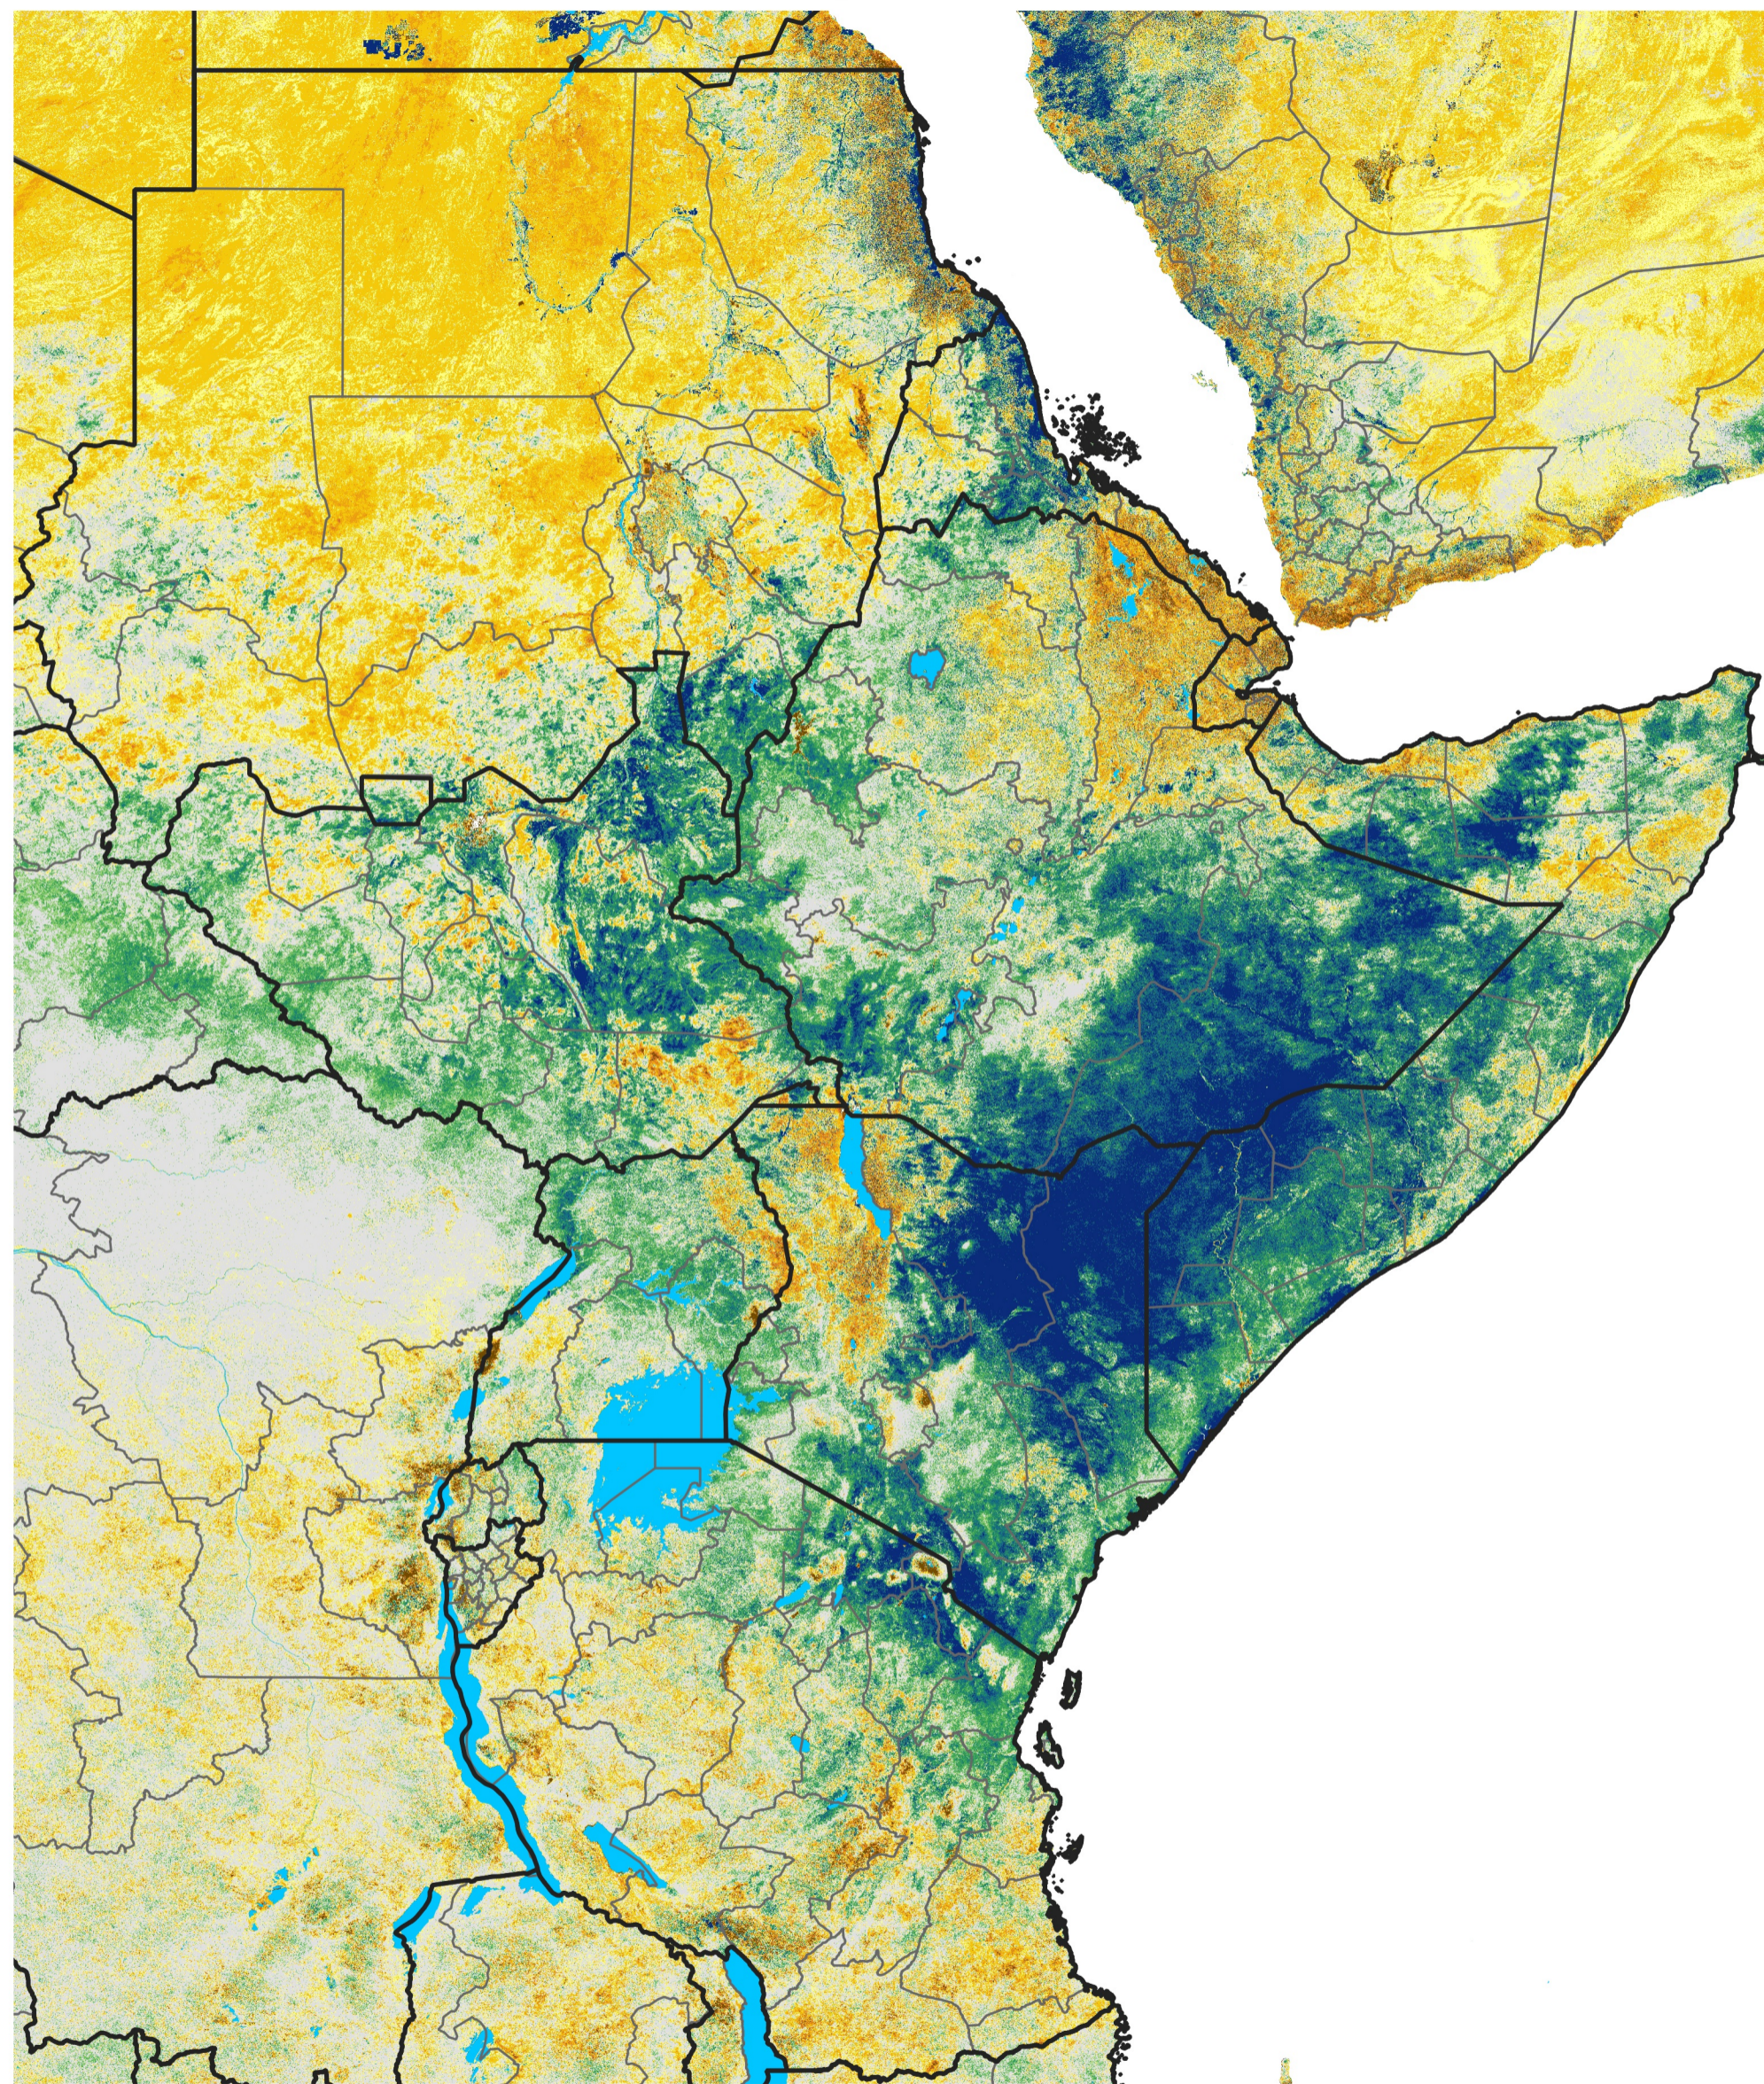

East Africa Percent of Mean NDVI

2024 / Mean (2012 - 2021)

Period 04 / Jan 11 - 20, 2024

Percent of Normal