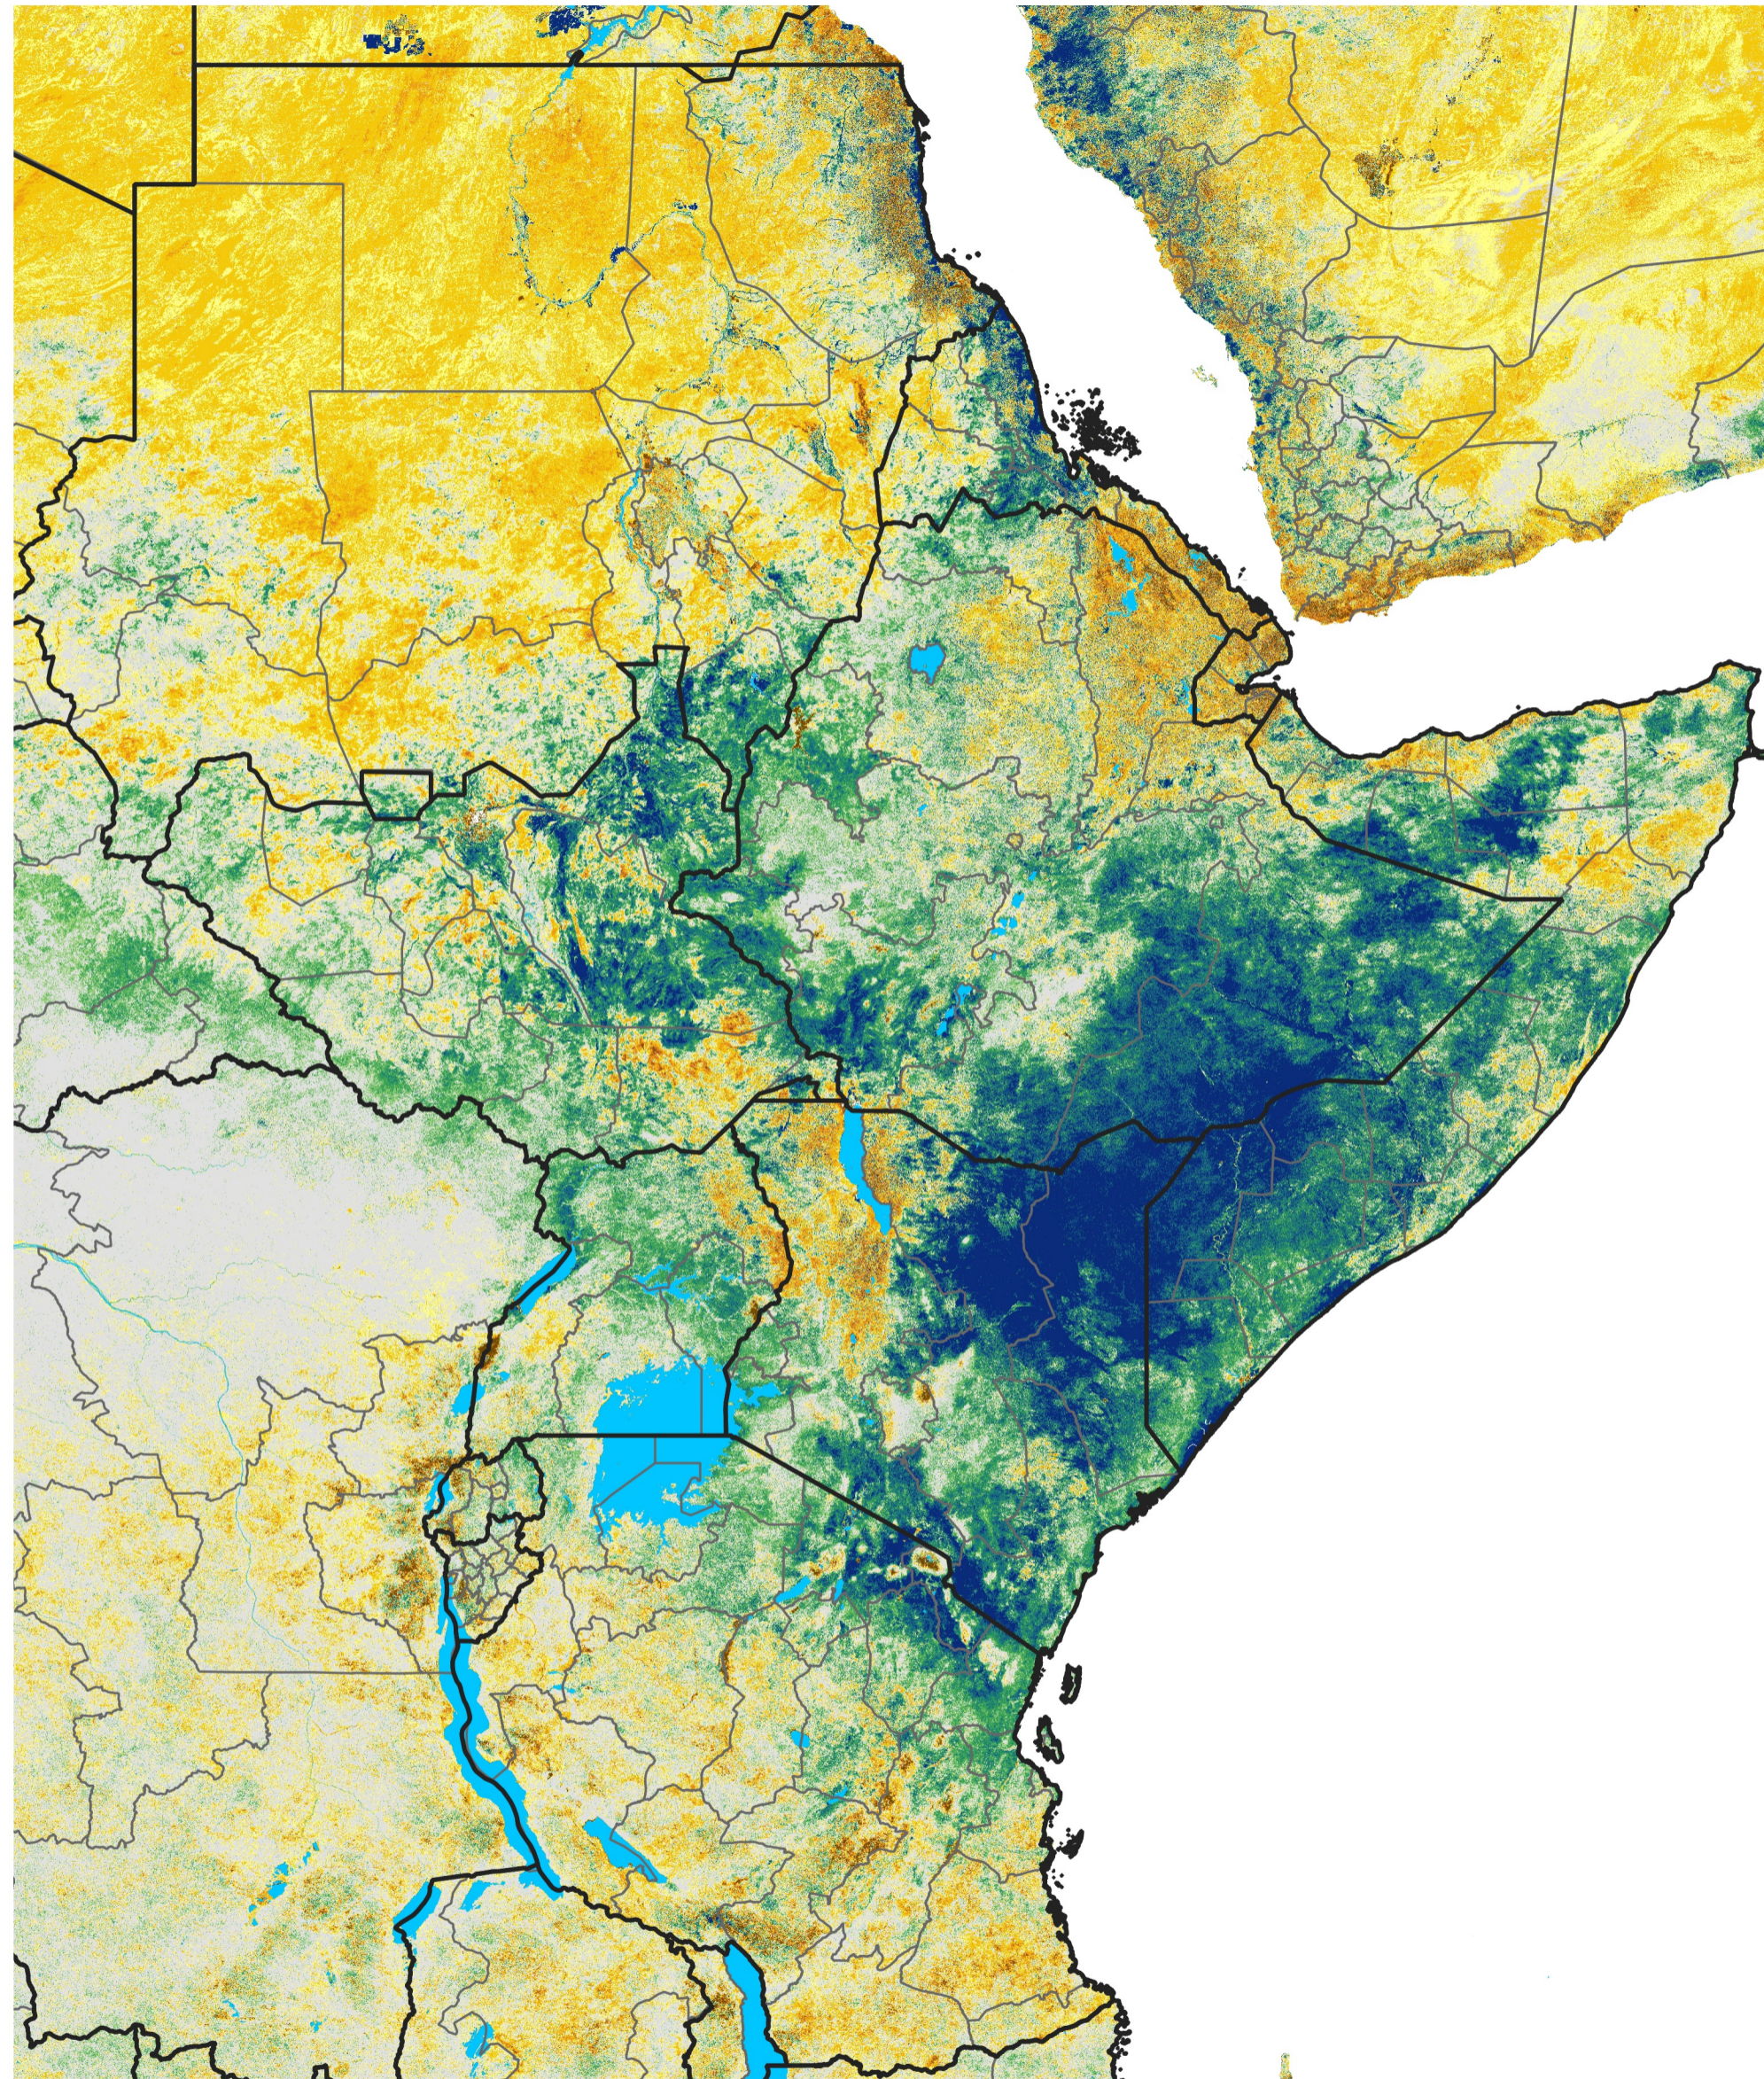

# East Africa Percent of Mean NDVI

2024 / Mean (2012 - 2021)

Period 05 / Jan 16 - 25, 2024

## Percent of Normal