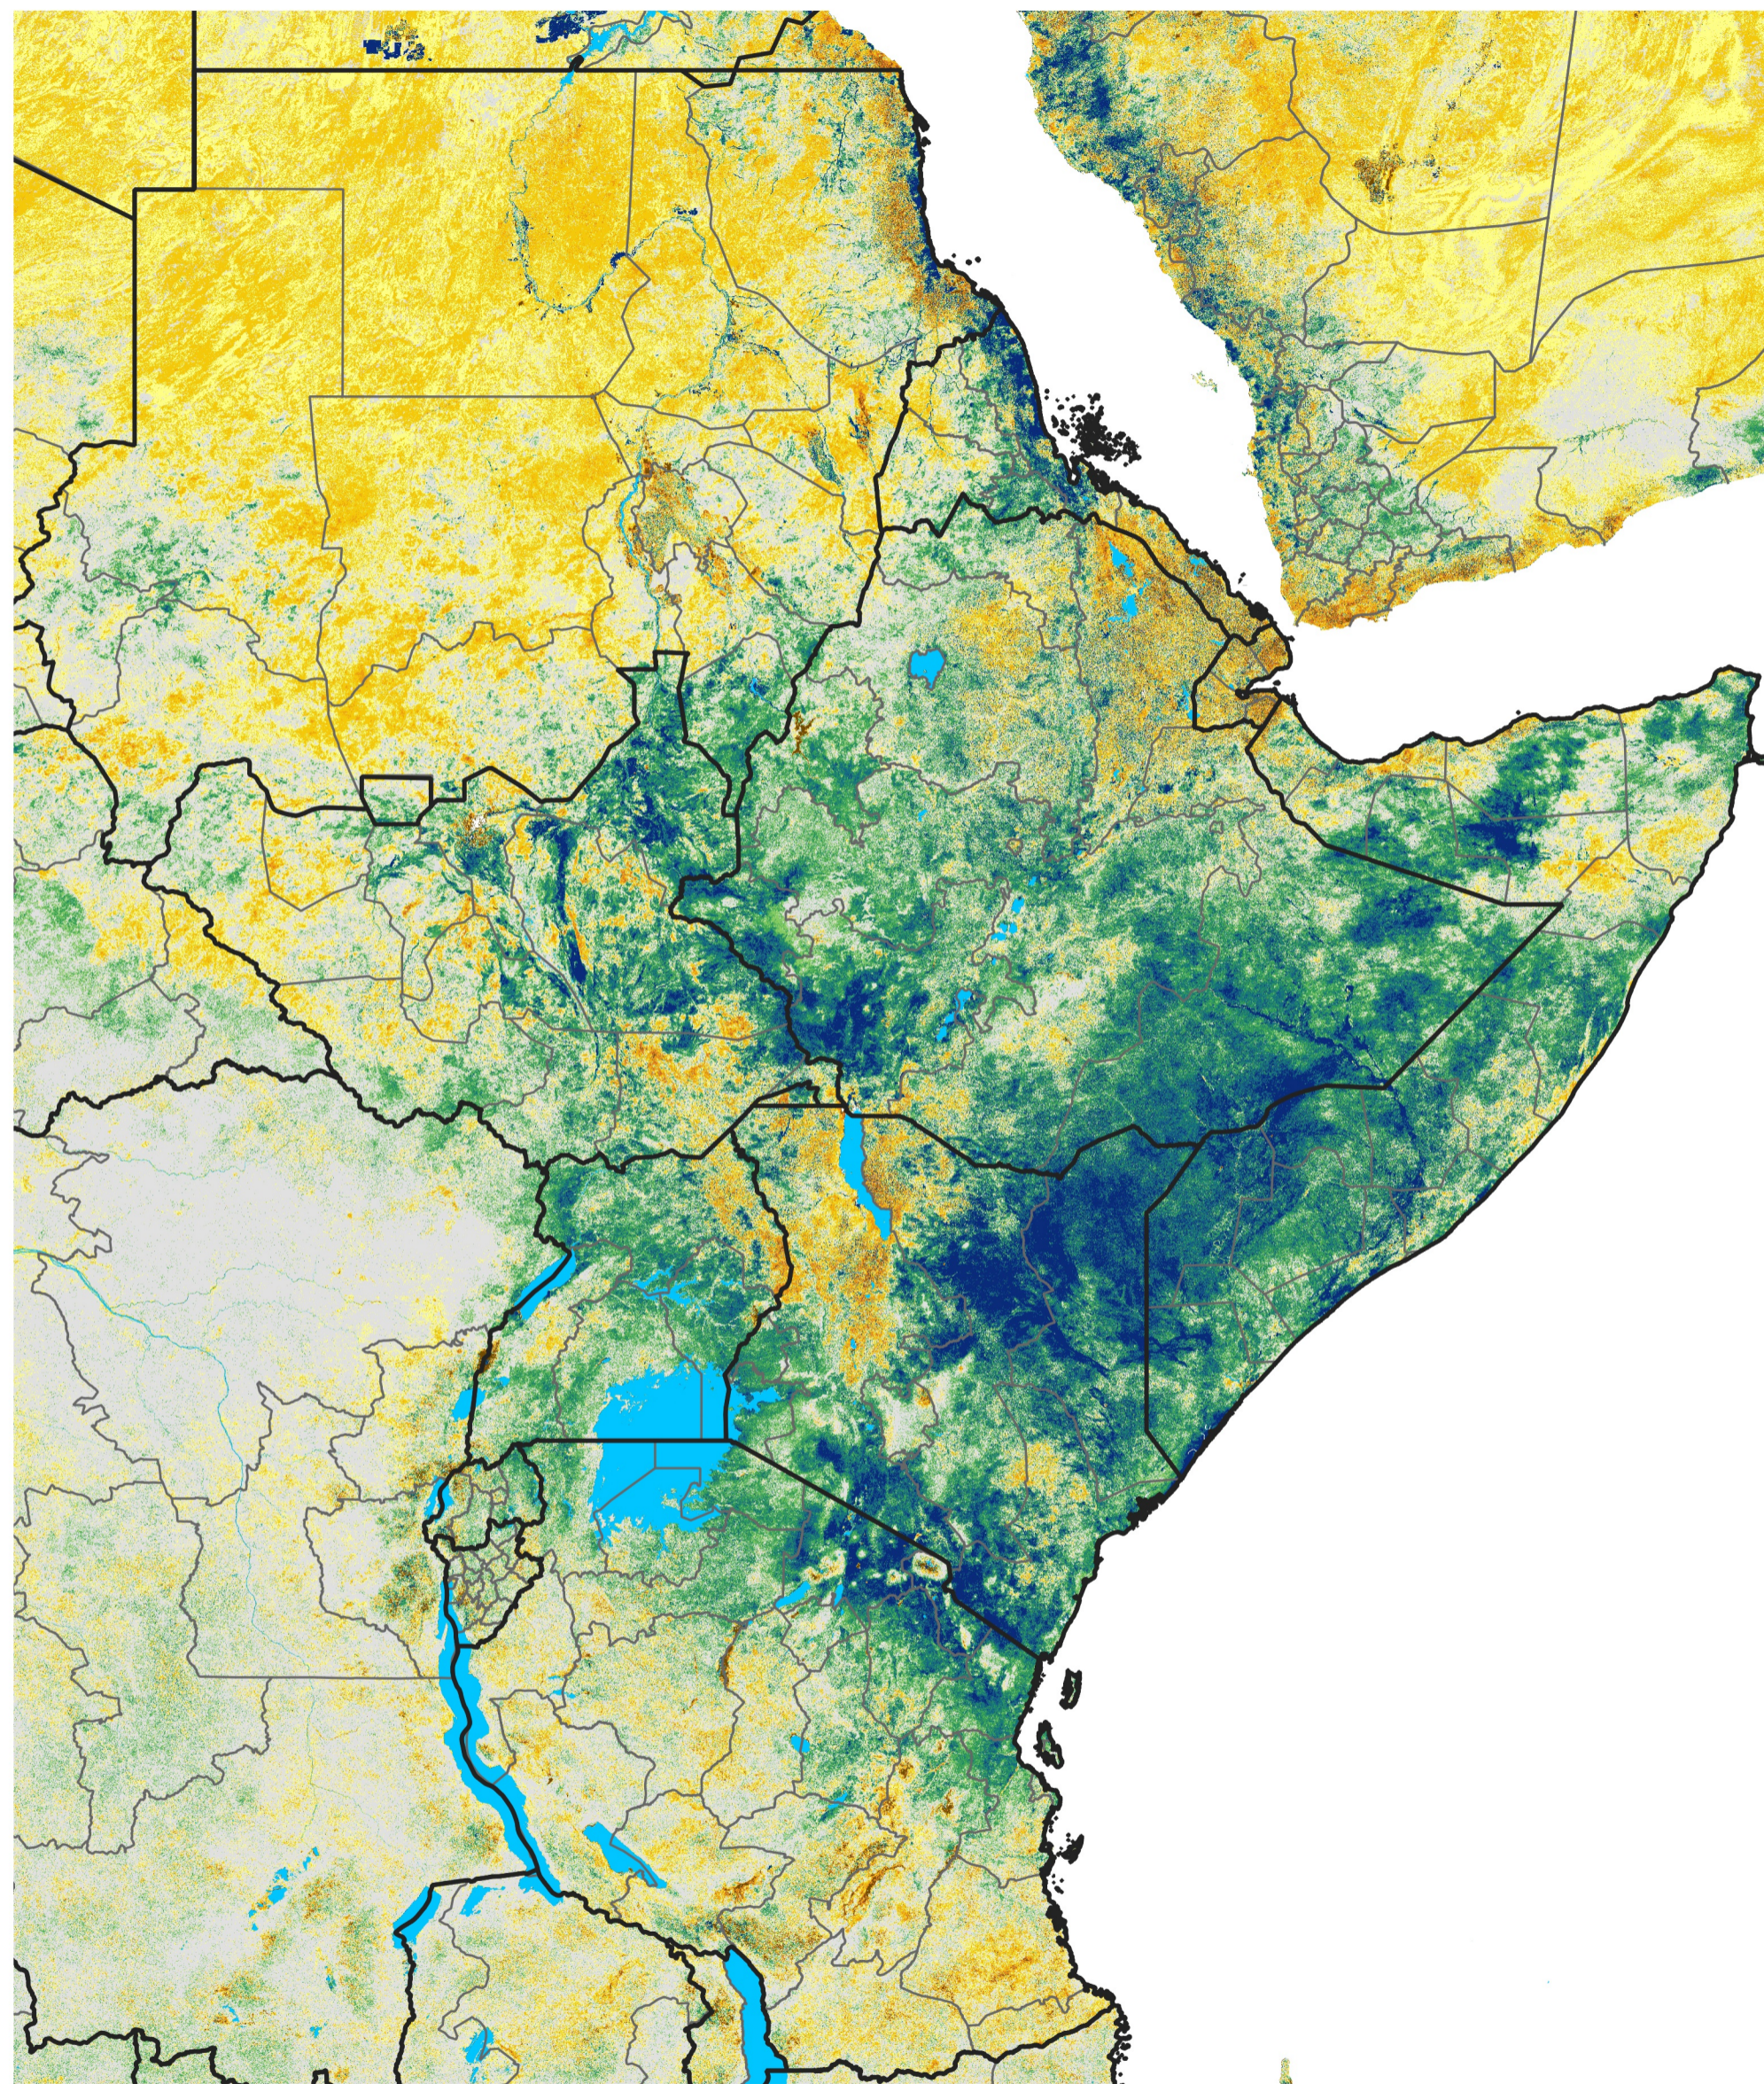

East Africa Percent of Mean NDVI

2024 / Mean (2012 - 2021)

Period 09 / Feb 06 - 15, 2024

Percent of Normal