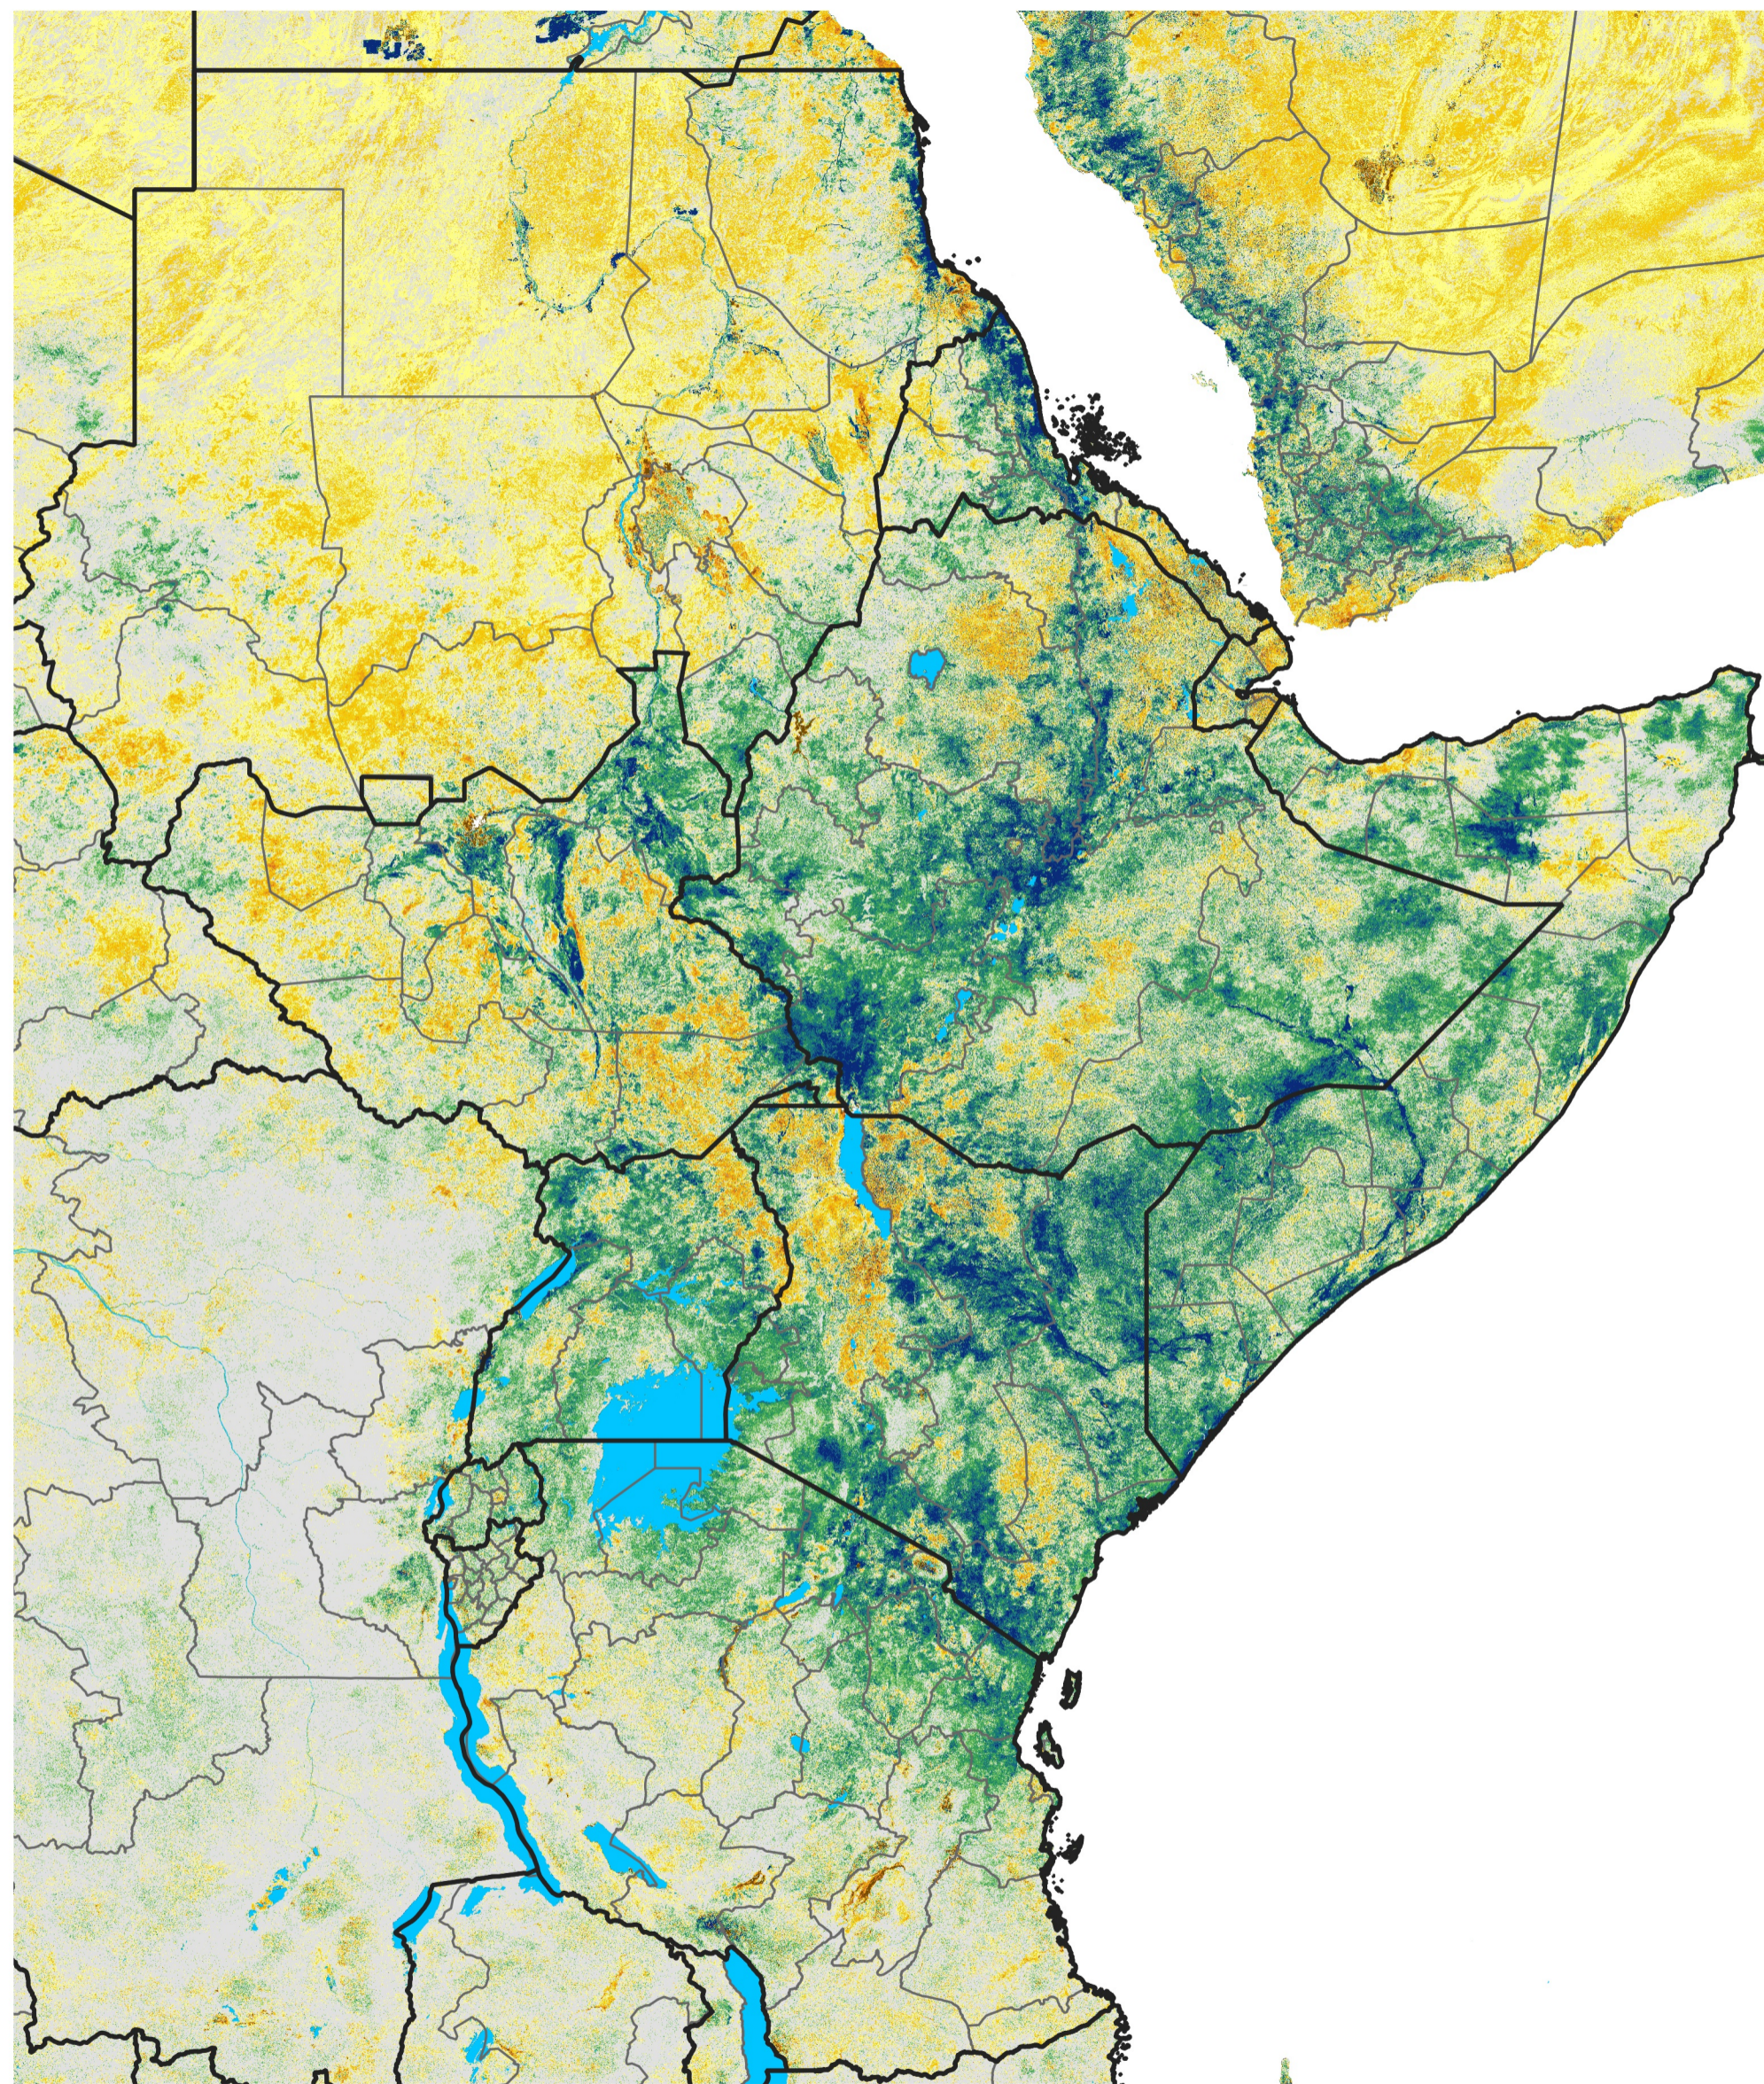

East Africa Percent of Mean NDVI

2024 / Mean (2012 - 2021)
Period 15 / Mar 06 - 15, 2024

Percent of Normal