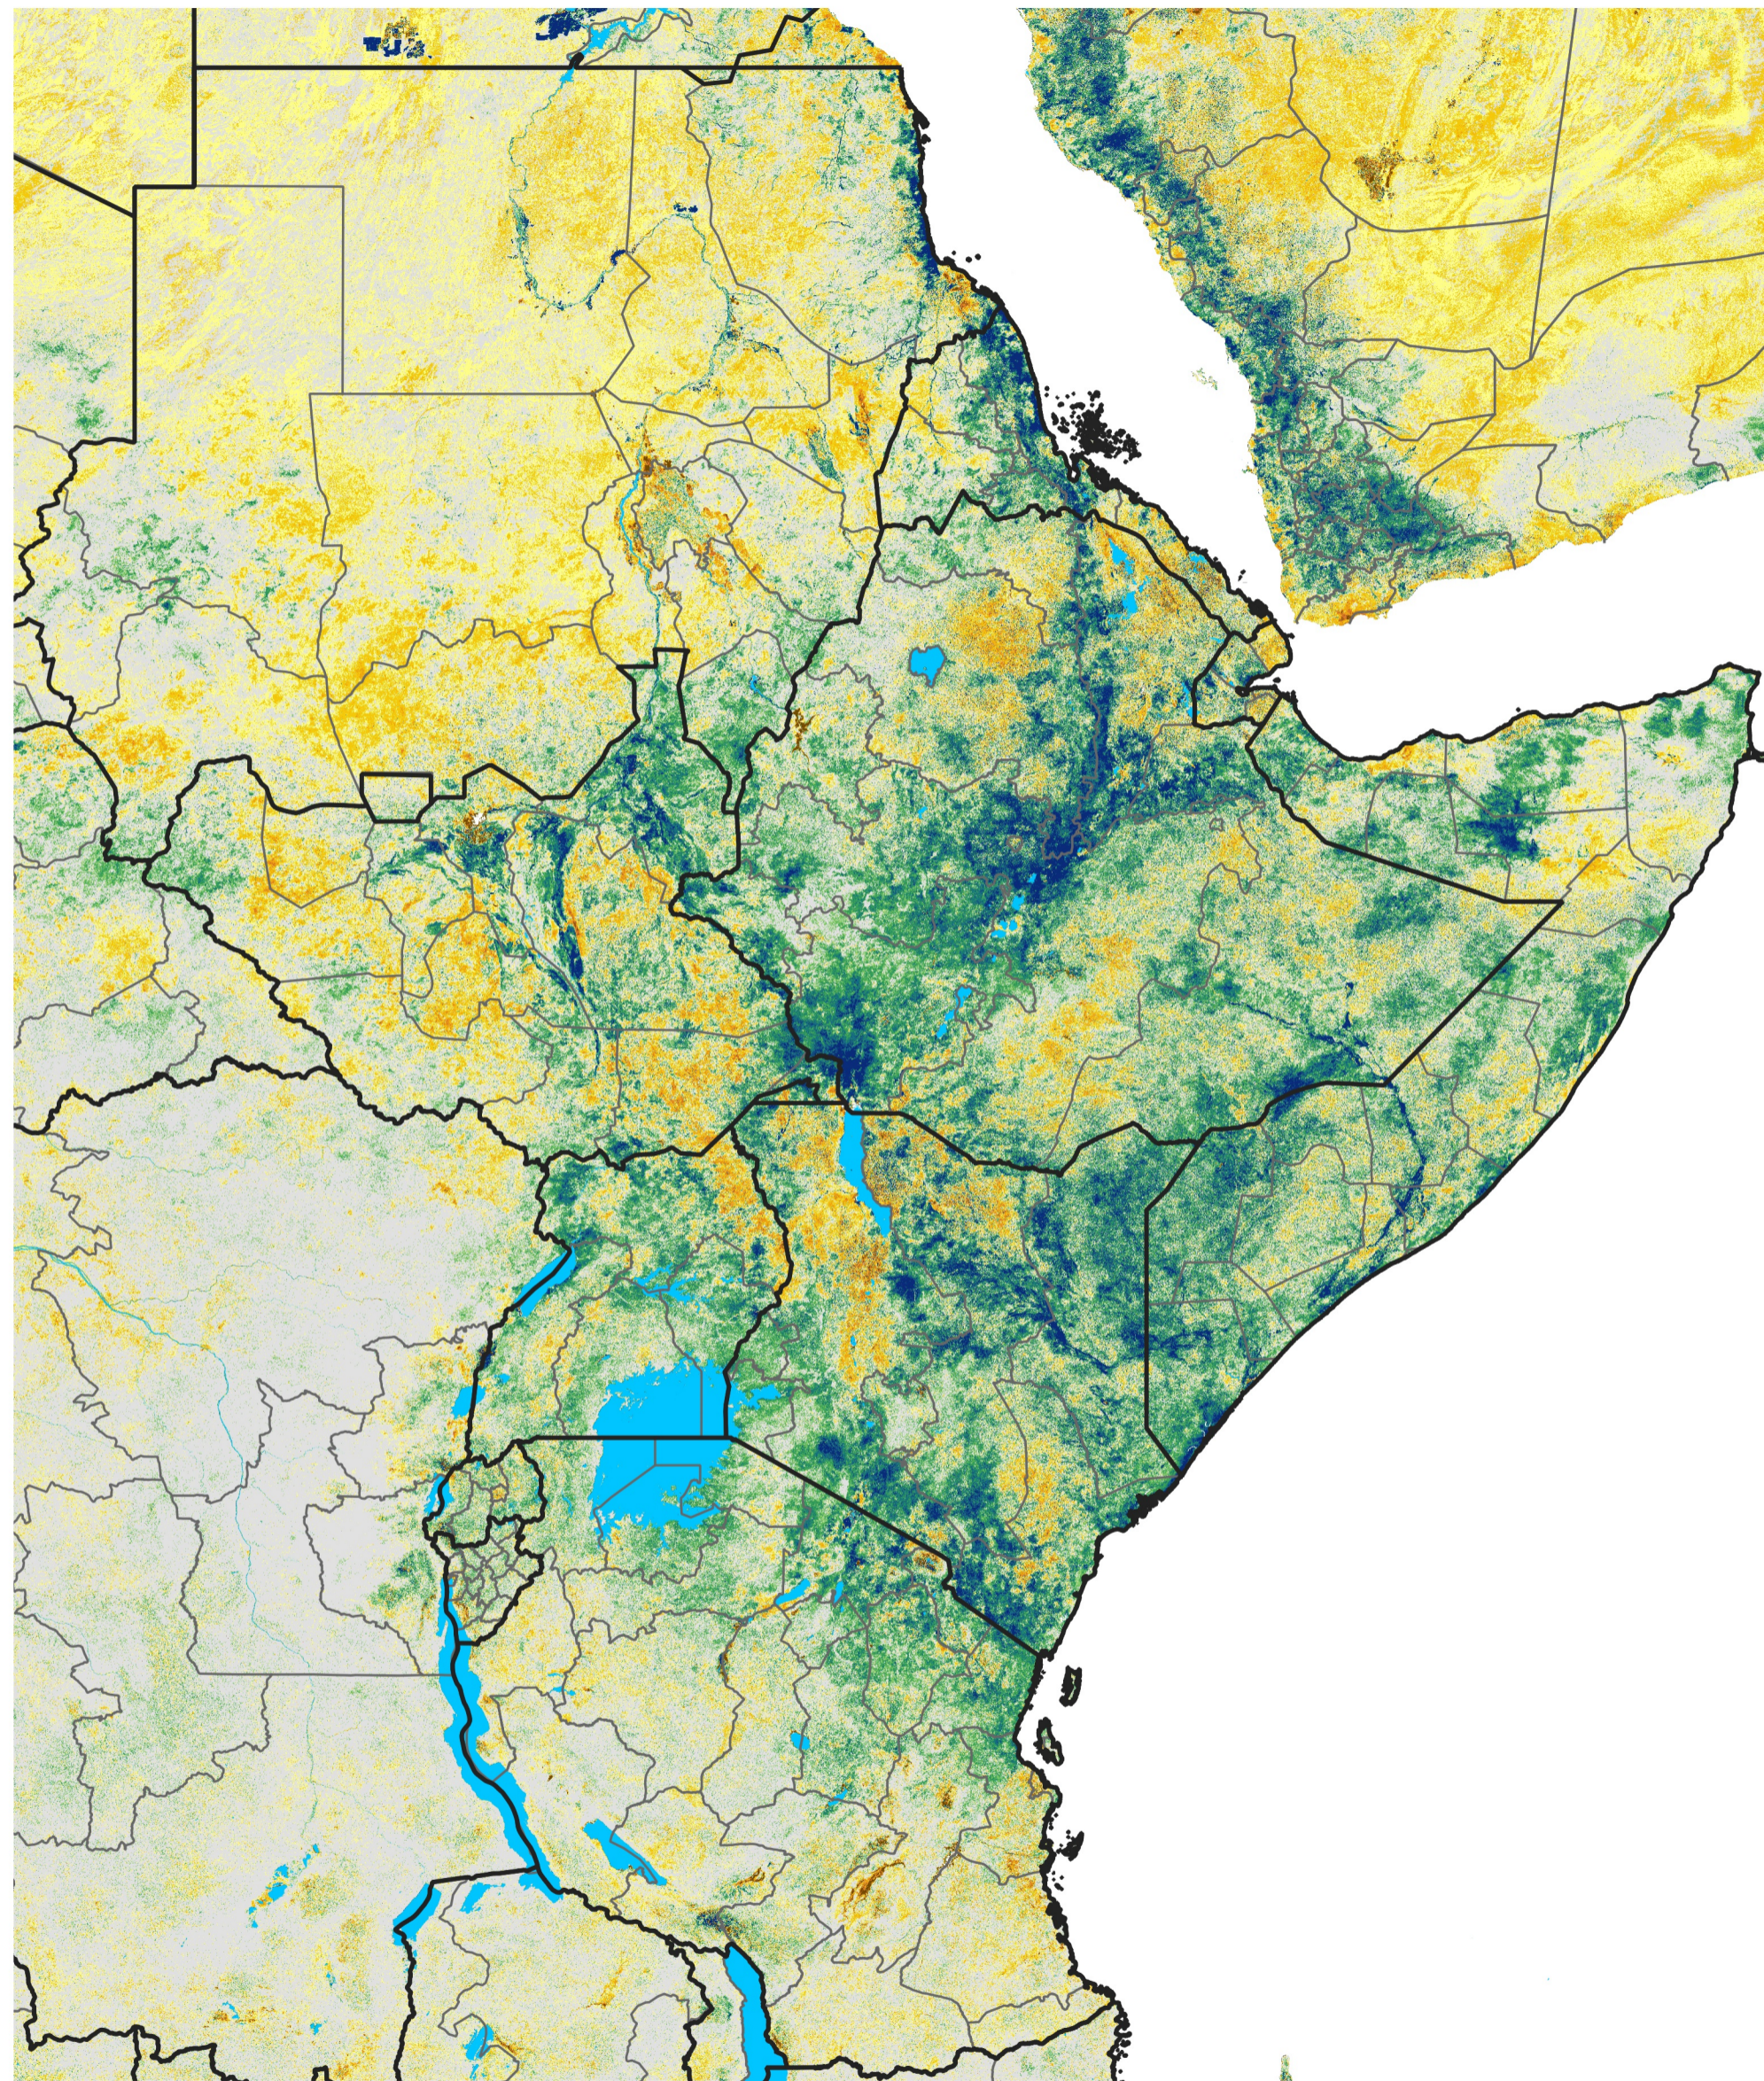

East Africa Percent of Mean NDVI

2024 / Mean (2012 - 2021)
Period 17 / Mar 16 - 25, 2024

Percent of Normal