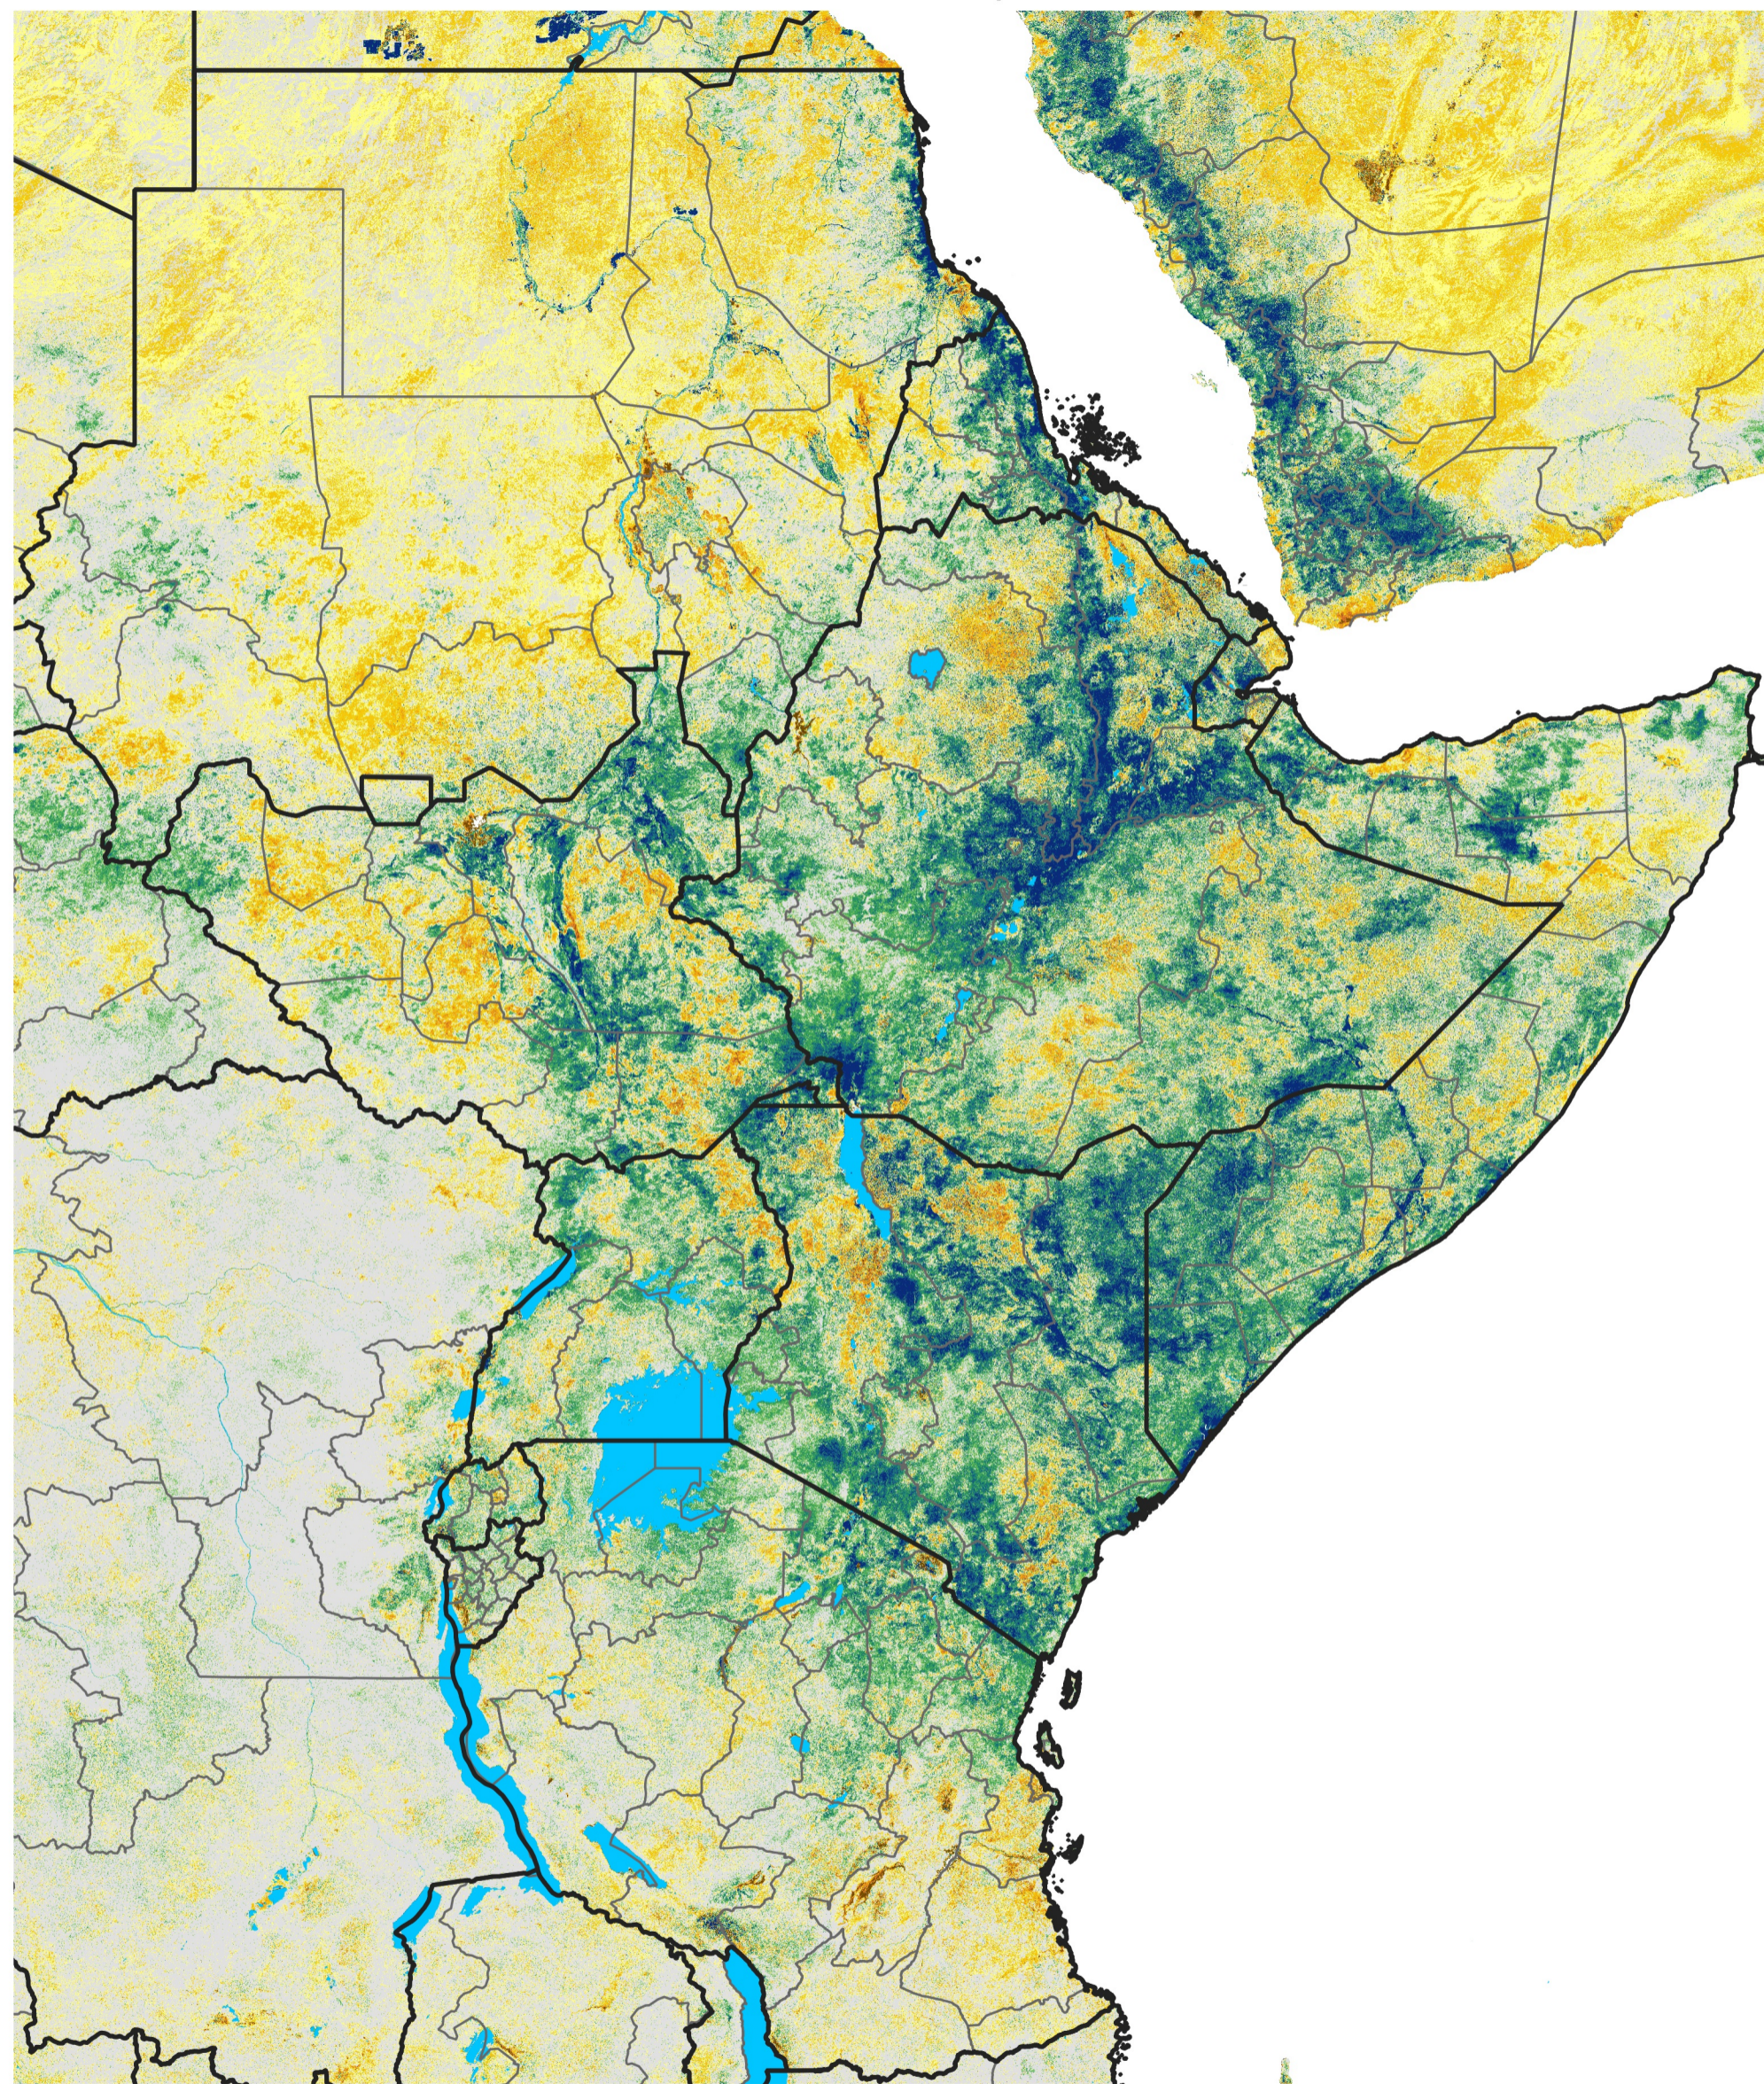

East Africa Percent of Mean NDVI

2024 / Mean (2012 - 2021)

Period 19 / Mar 26 - Apr 05, 2024

Percent of Normal