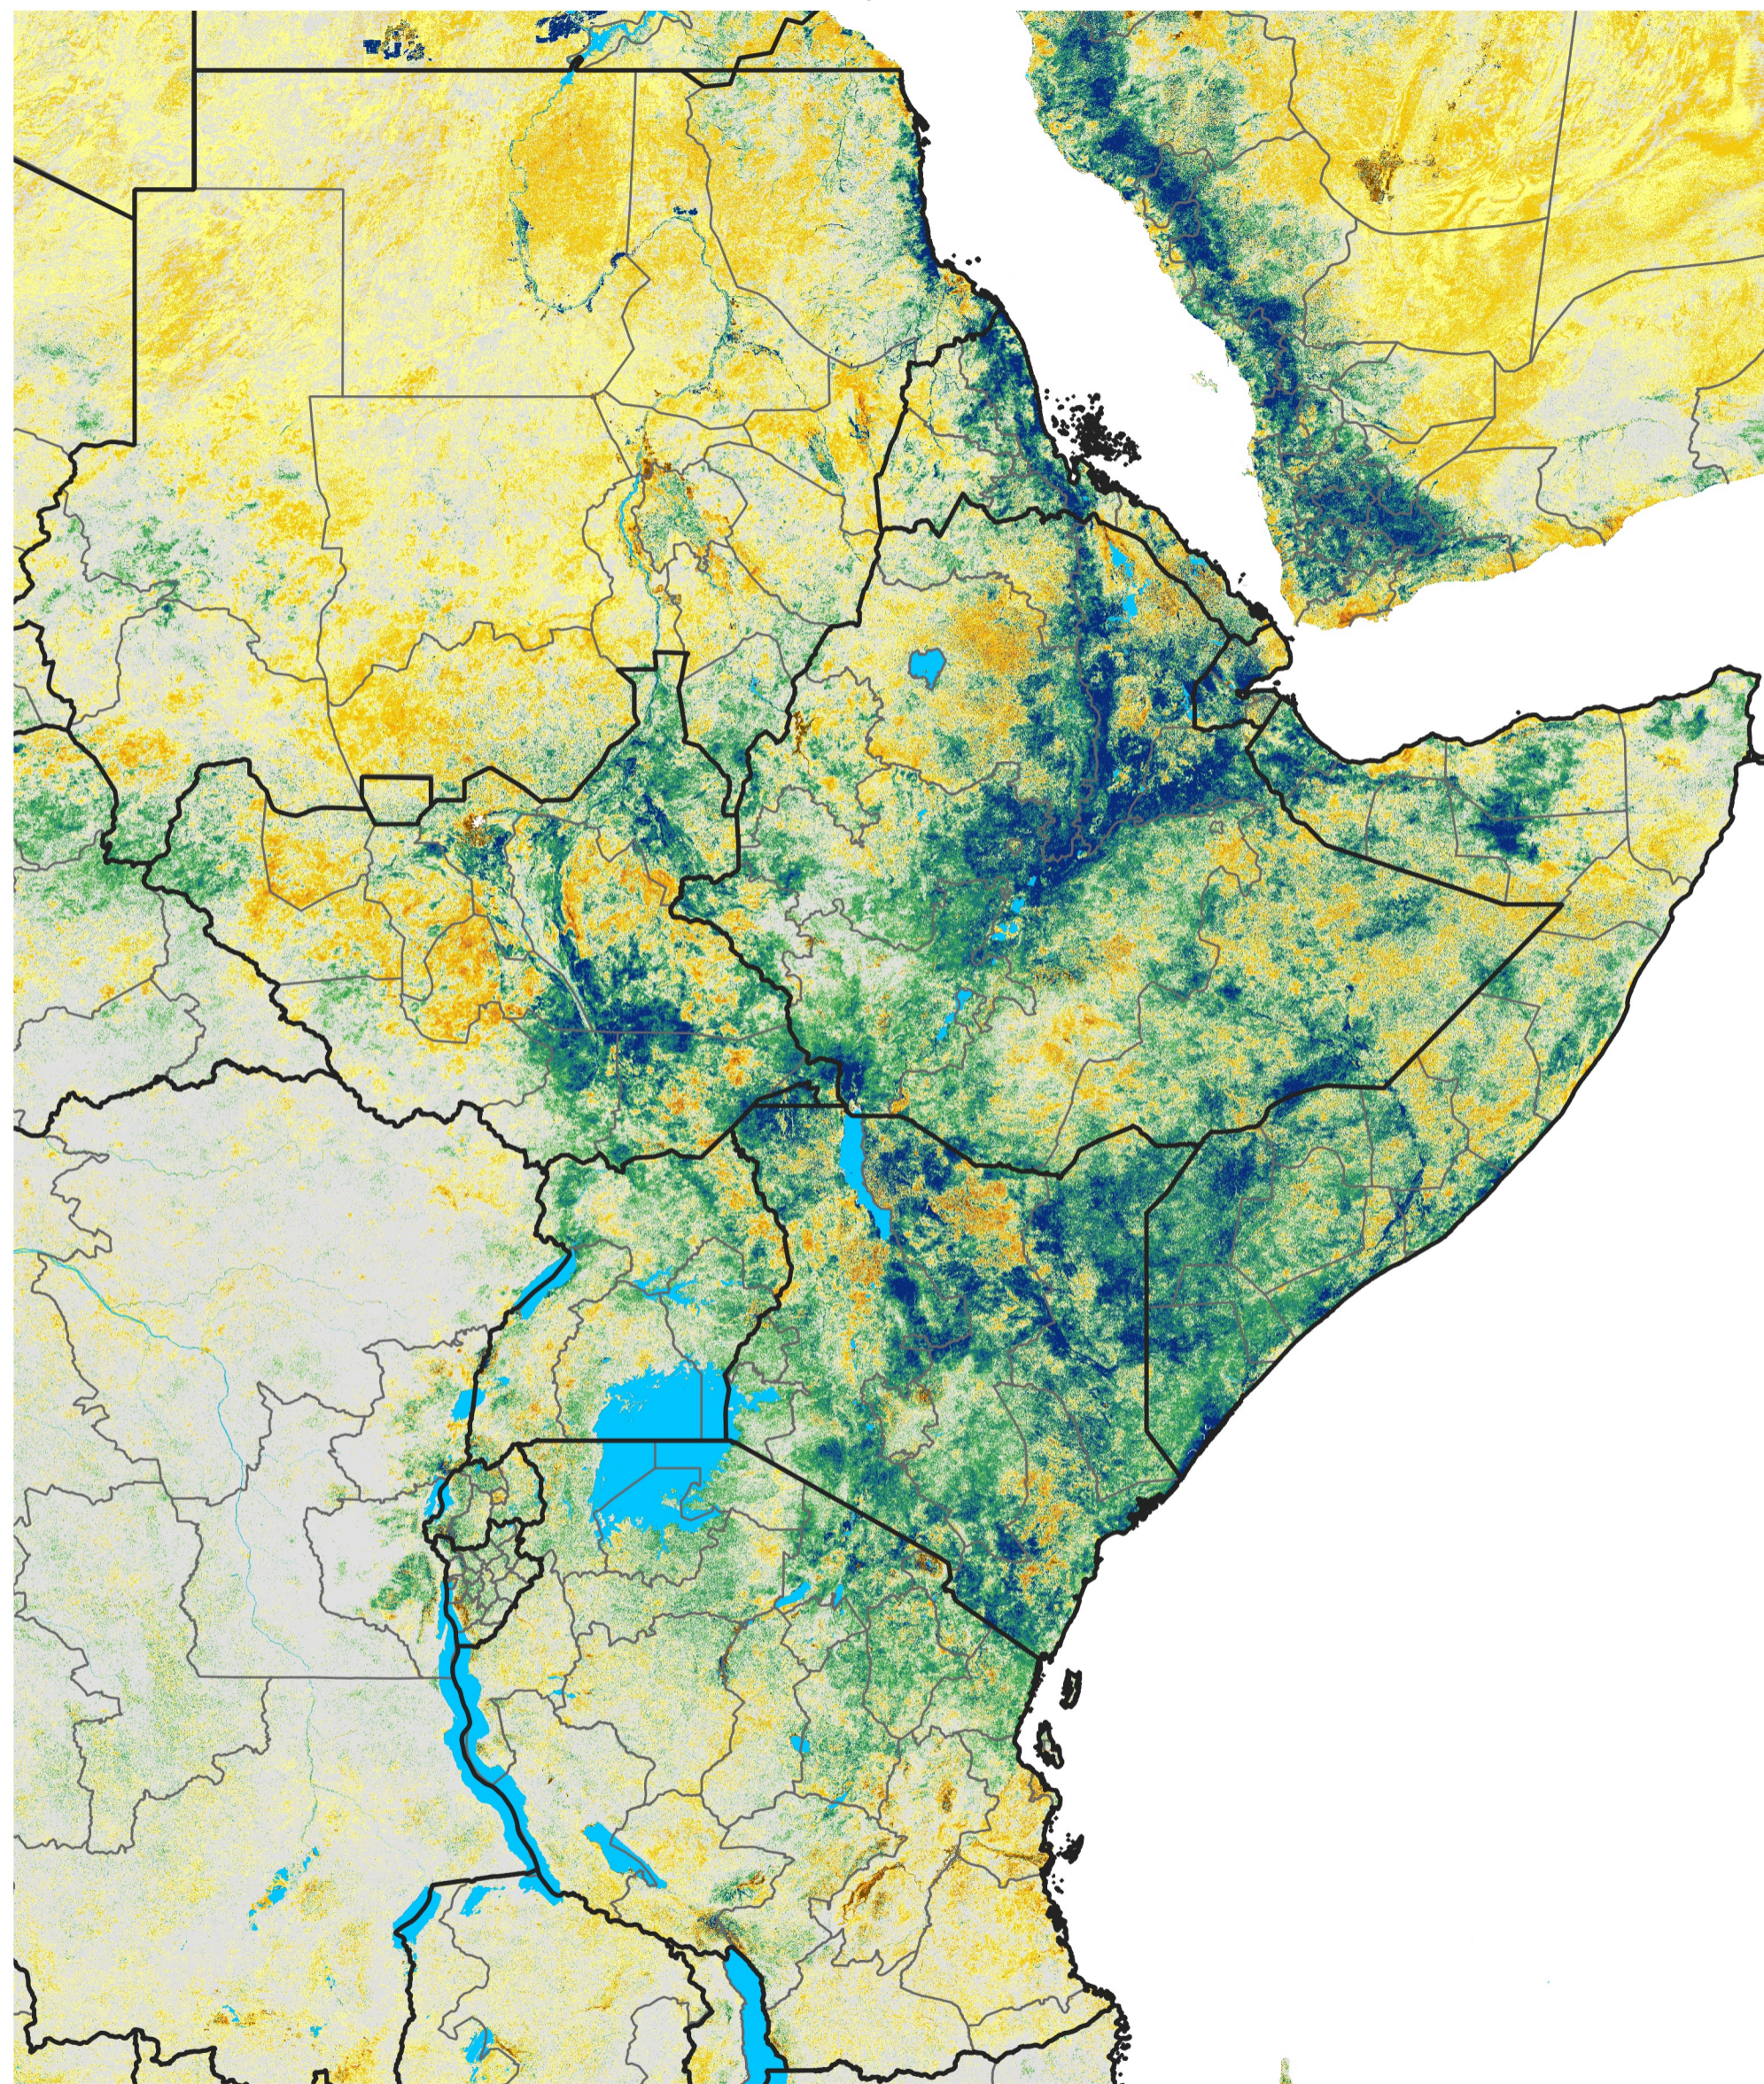

# East Africa Percent of Mean NDVI

2024 / Mean (2012 - 2021)

Period 21 / Apr 06 - 15, 2024

## Percent of Normal