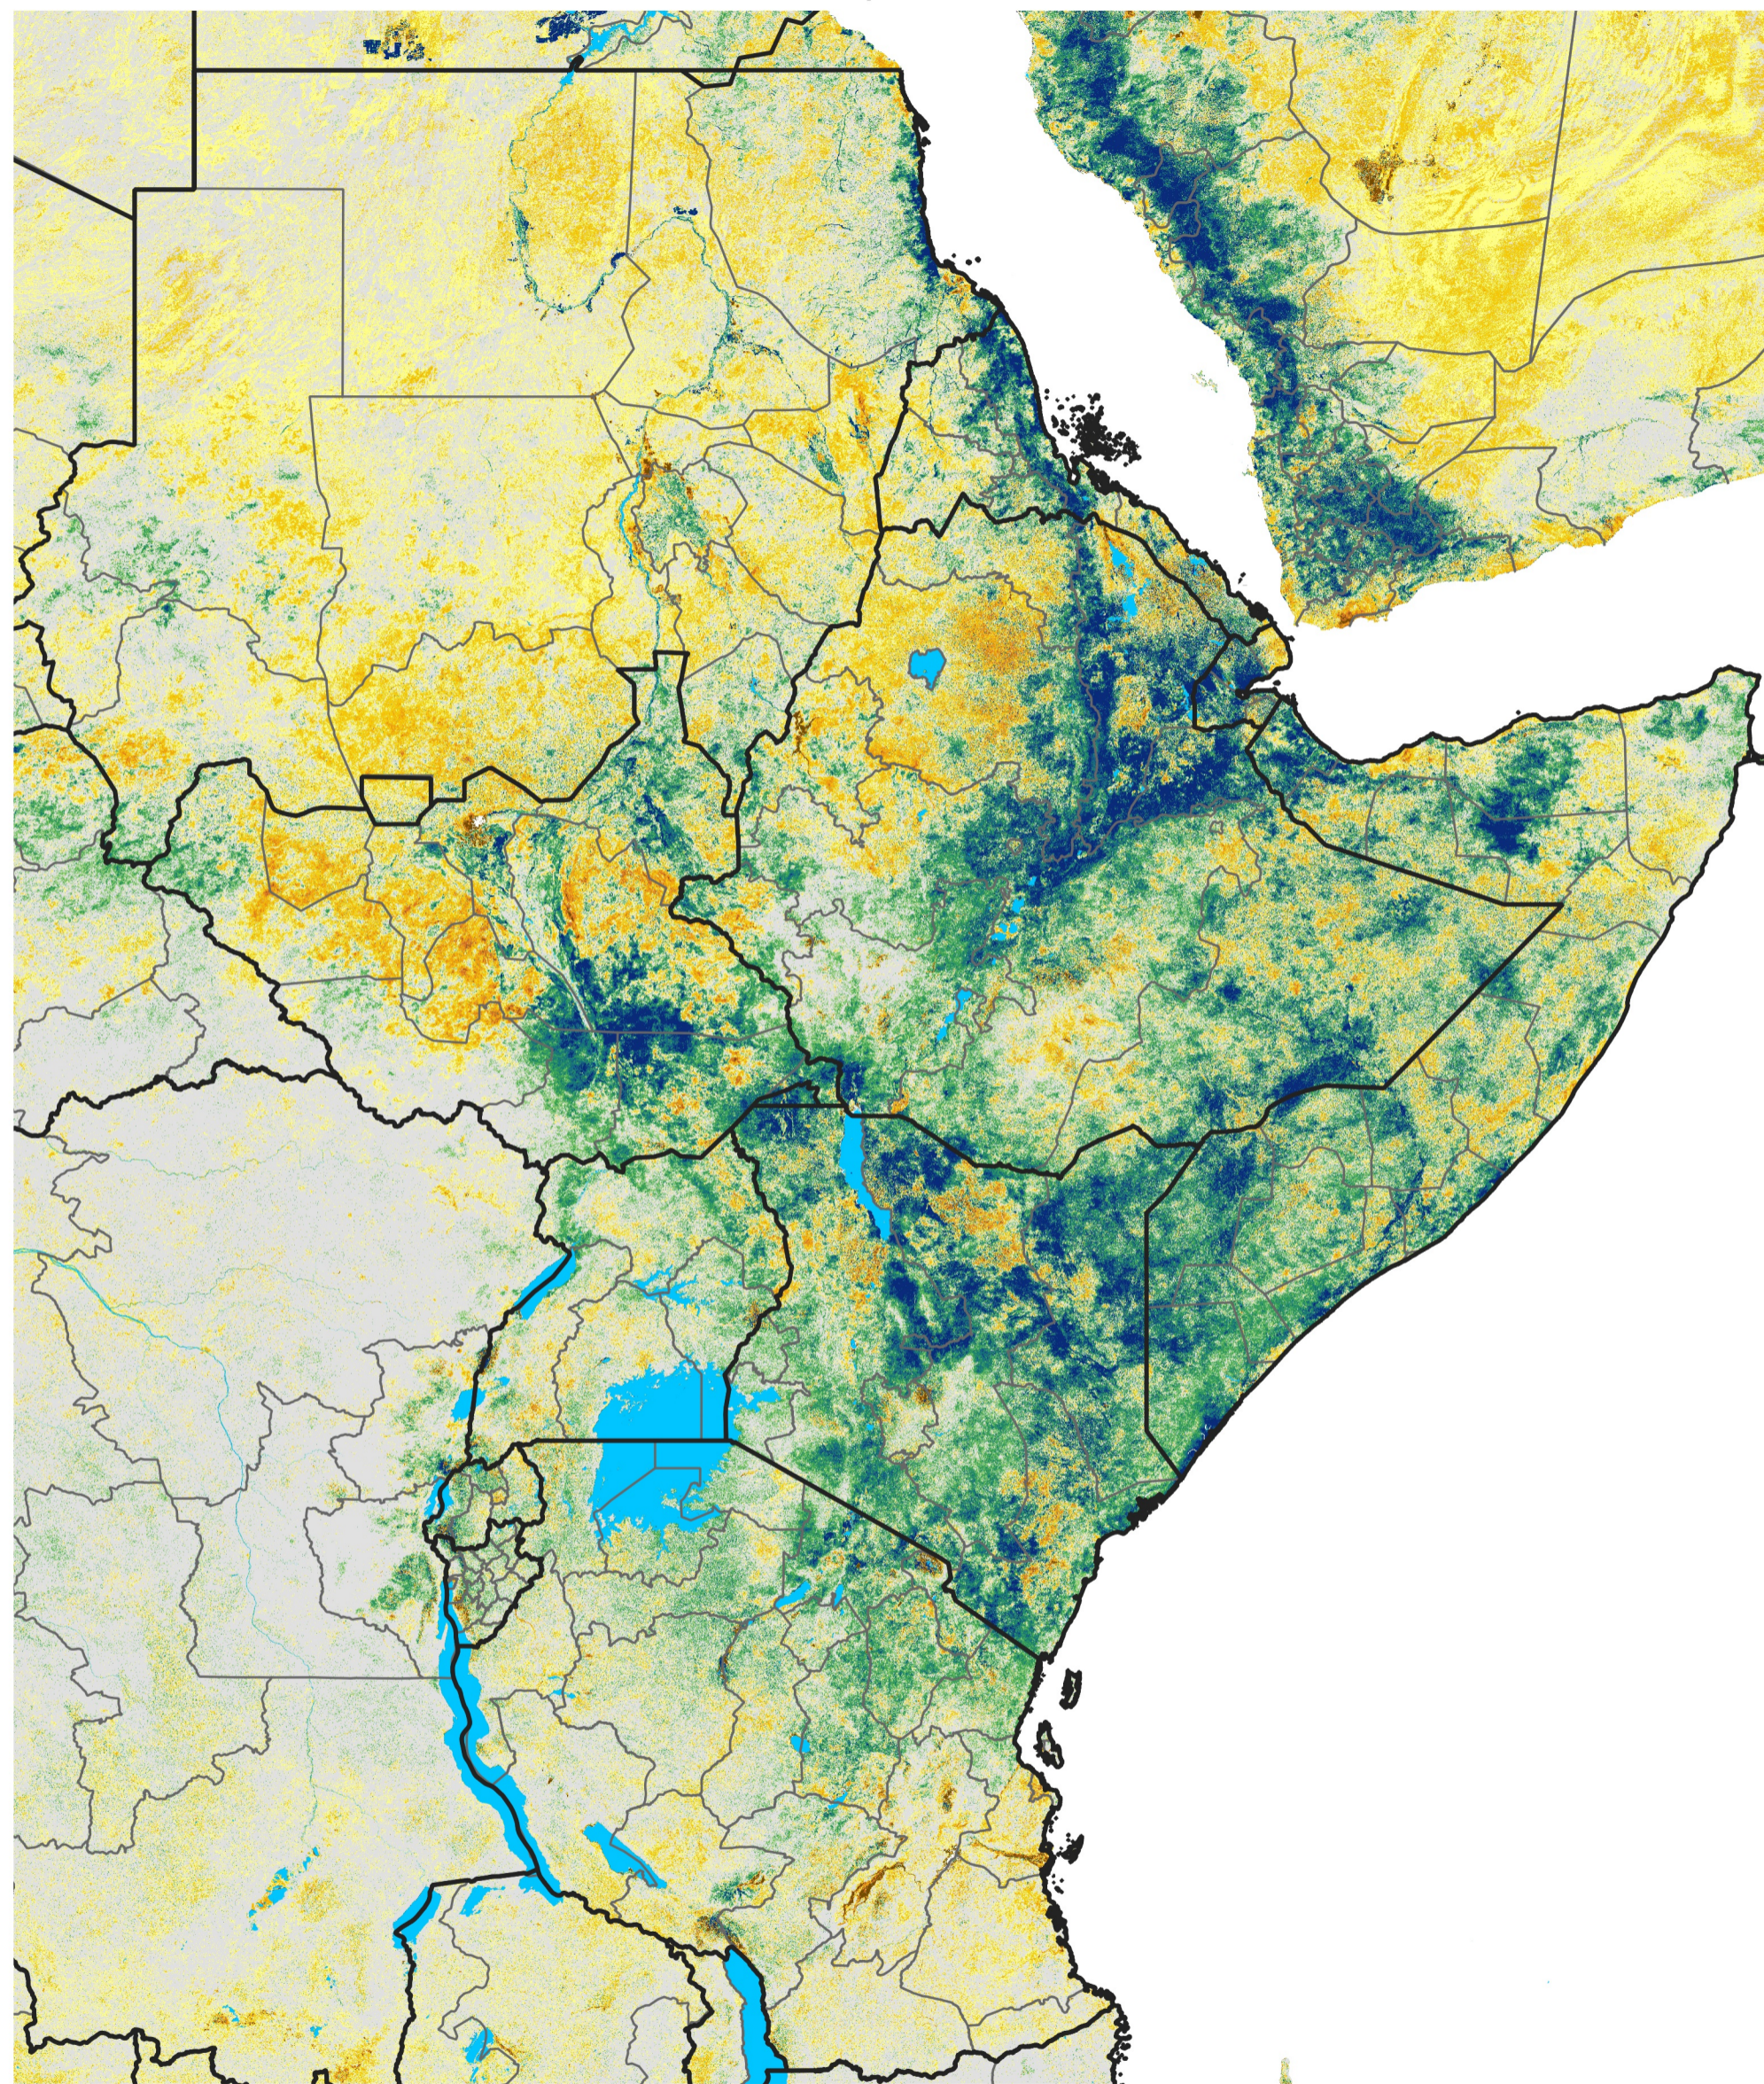

East Africa Percent of Mean NDVI

2024 / Mean (2012 - 2021)

Period 23 / Apr 16 - 25, 2024

Percent of Normal