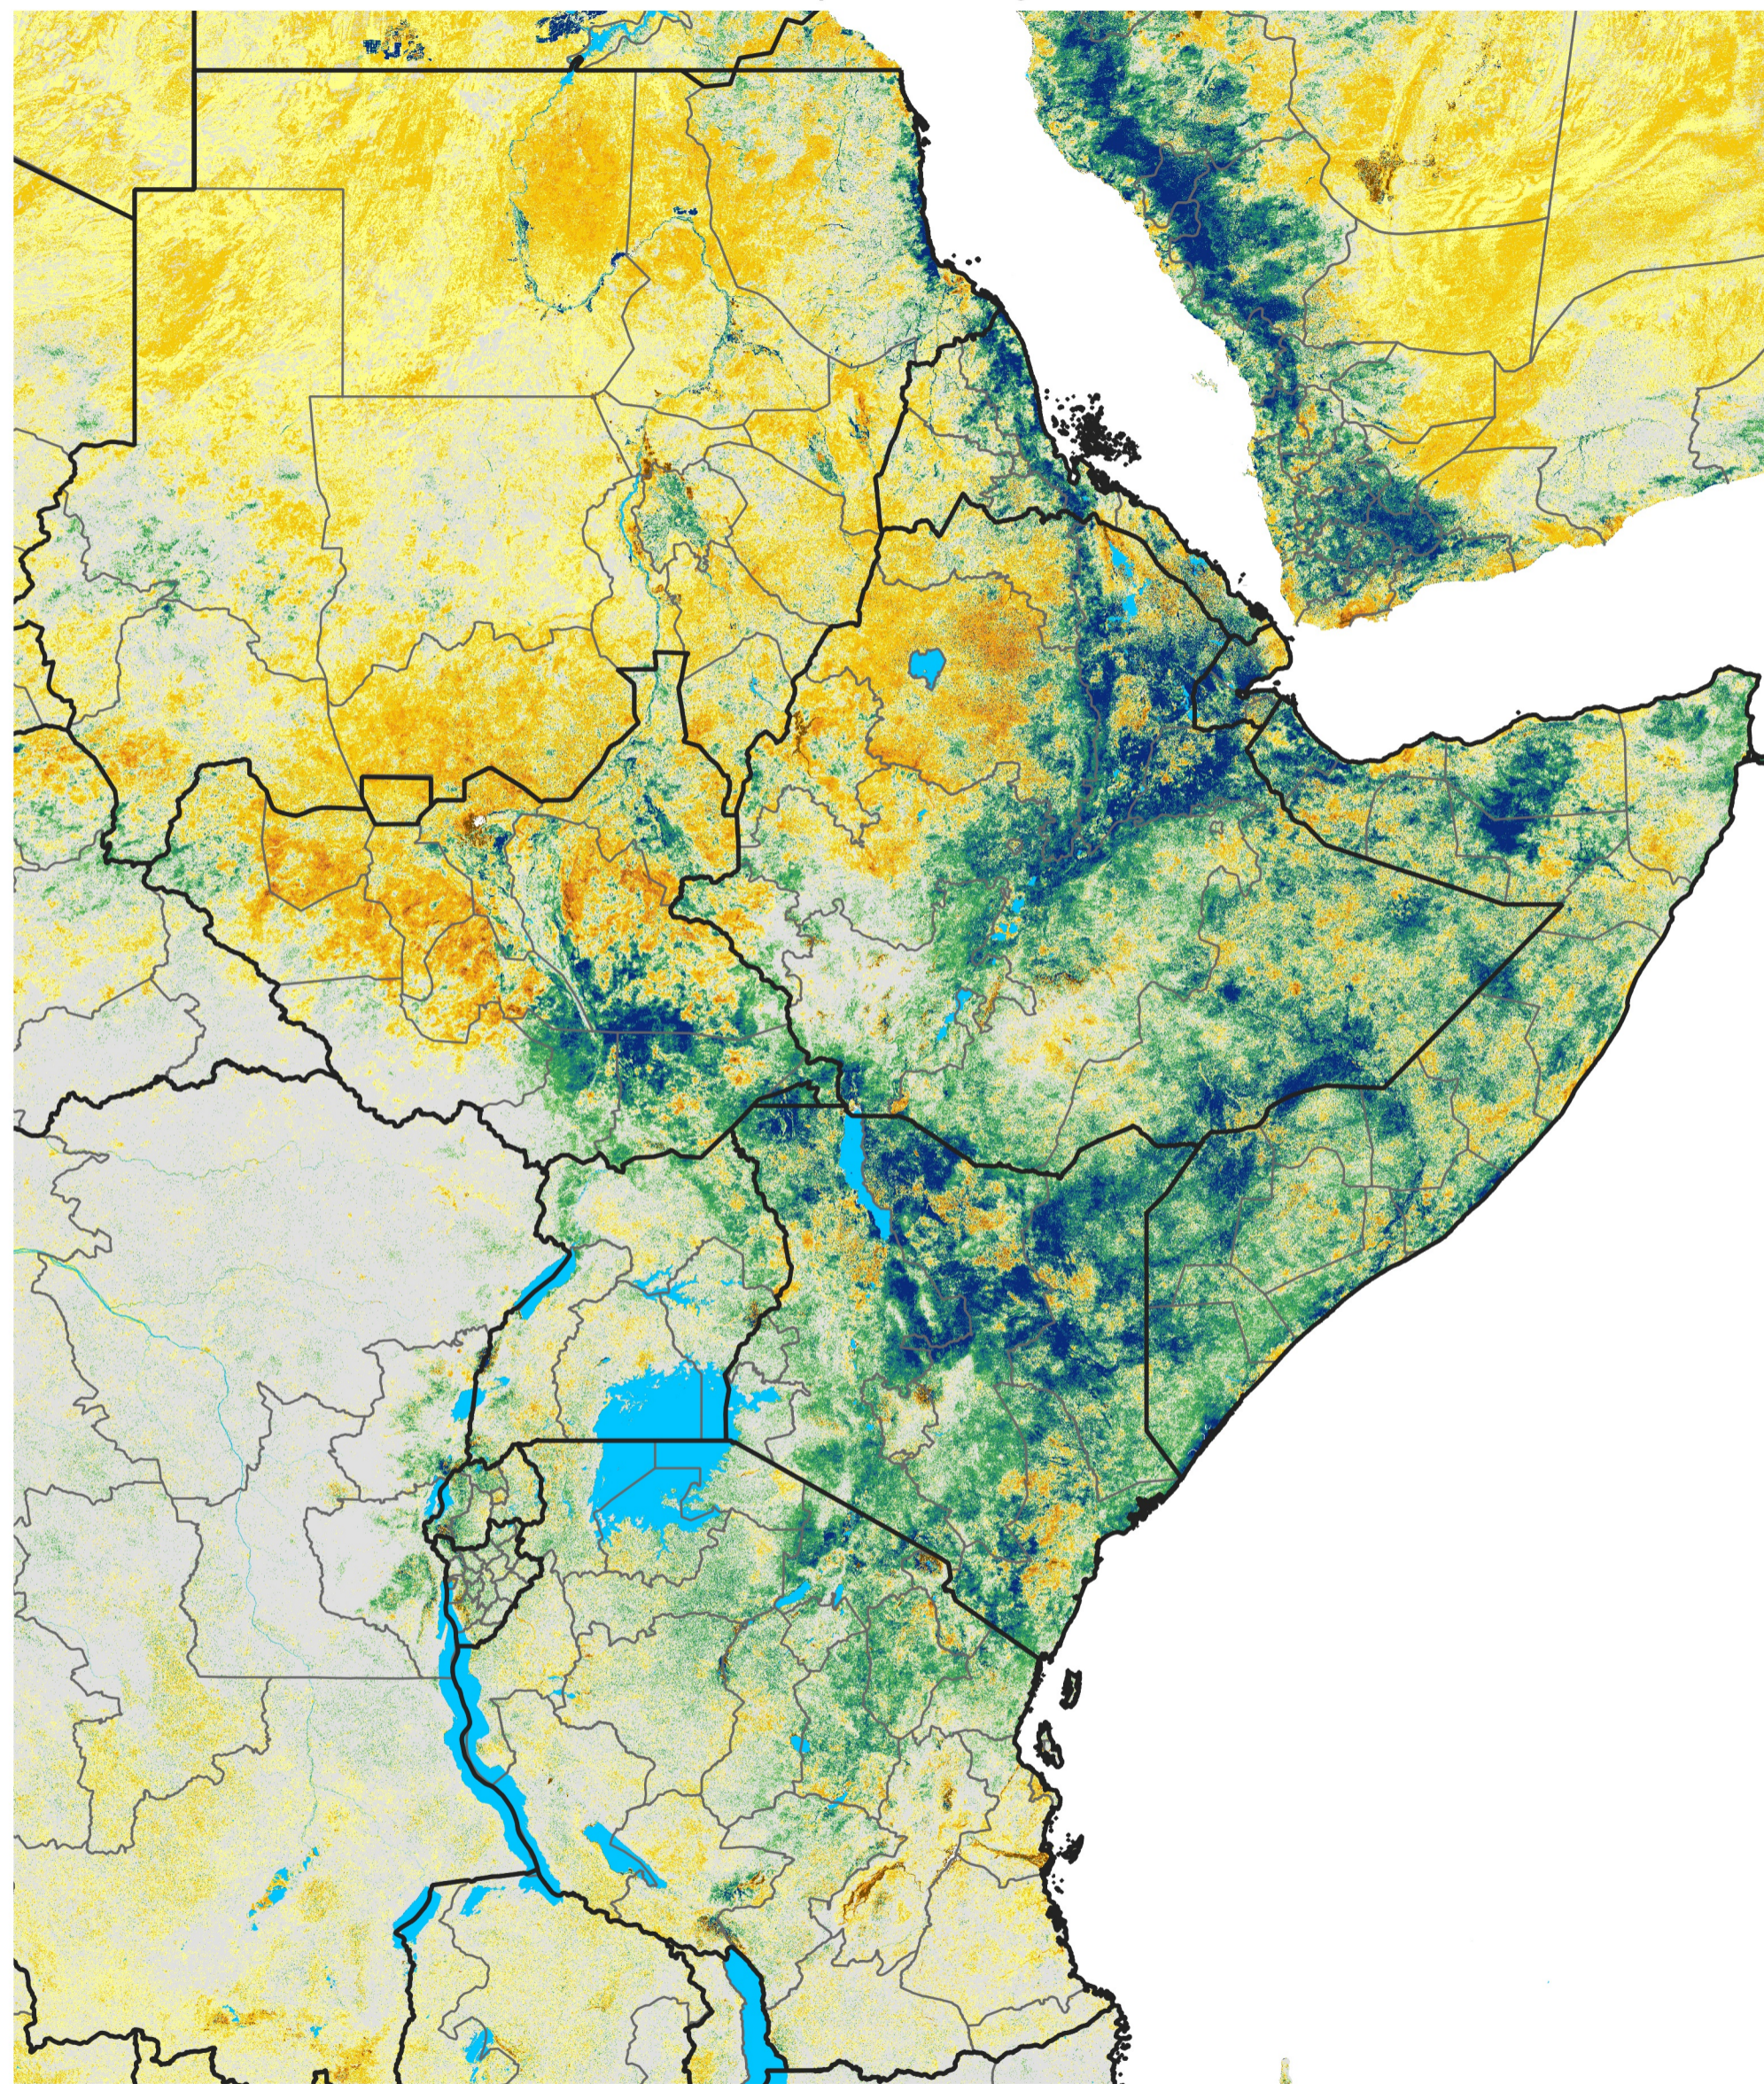

# East Africa Percent of Mean NDVI

2024 / Mean (2012 - 2021)

Period 25 / Apr 26 - May 05, 2024

## Percent of Normal