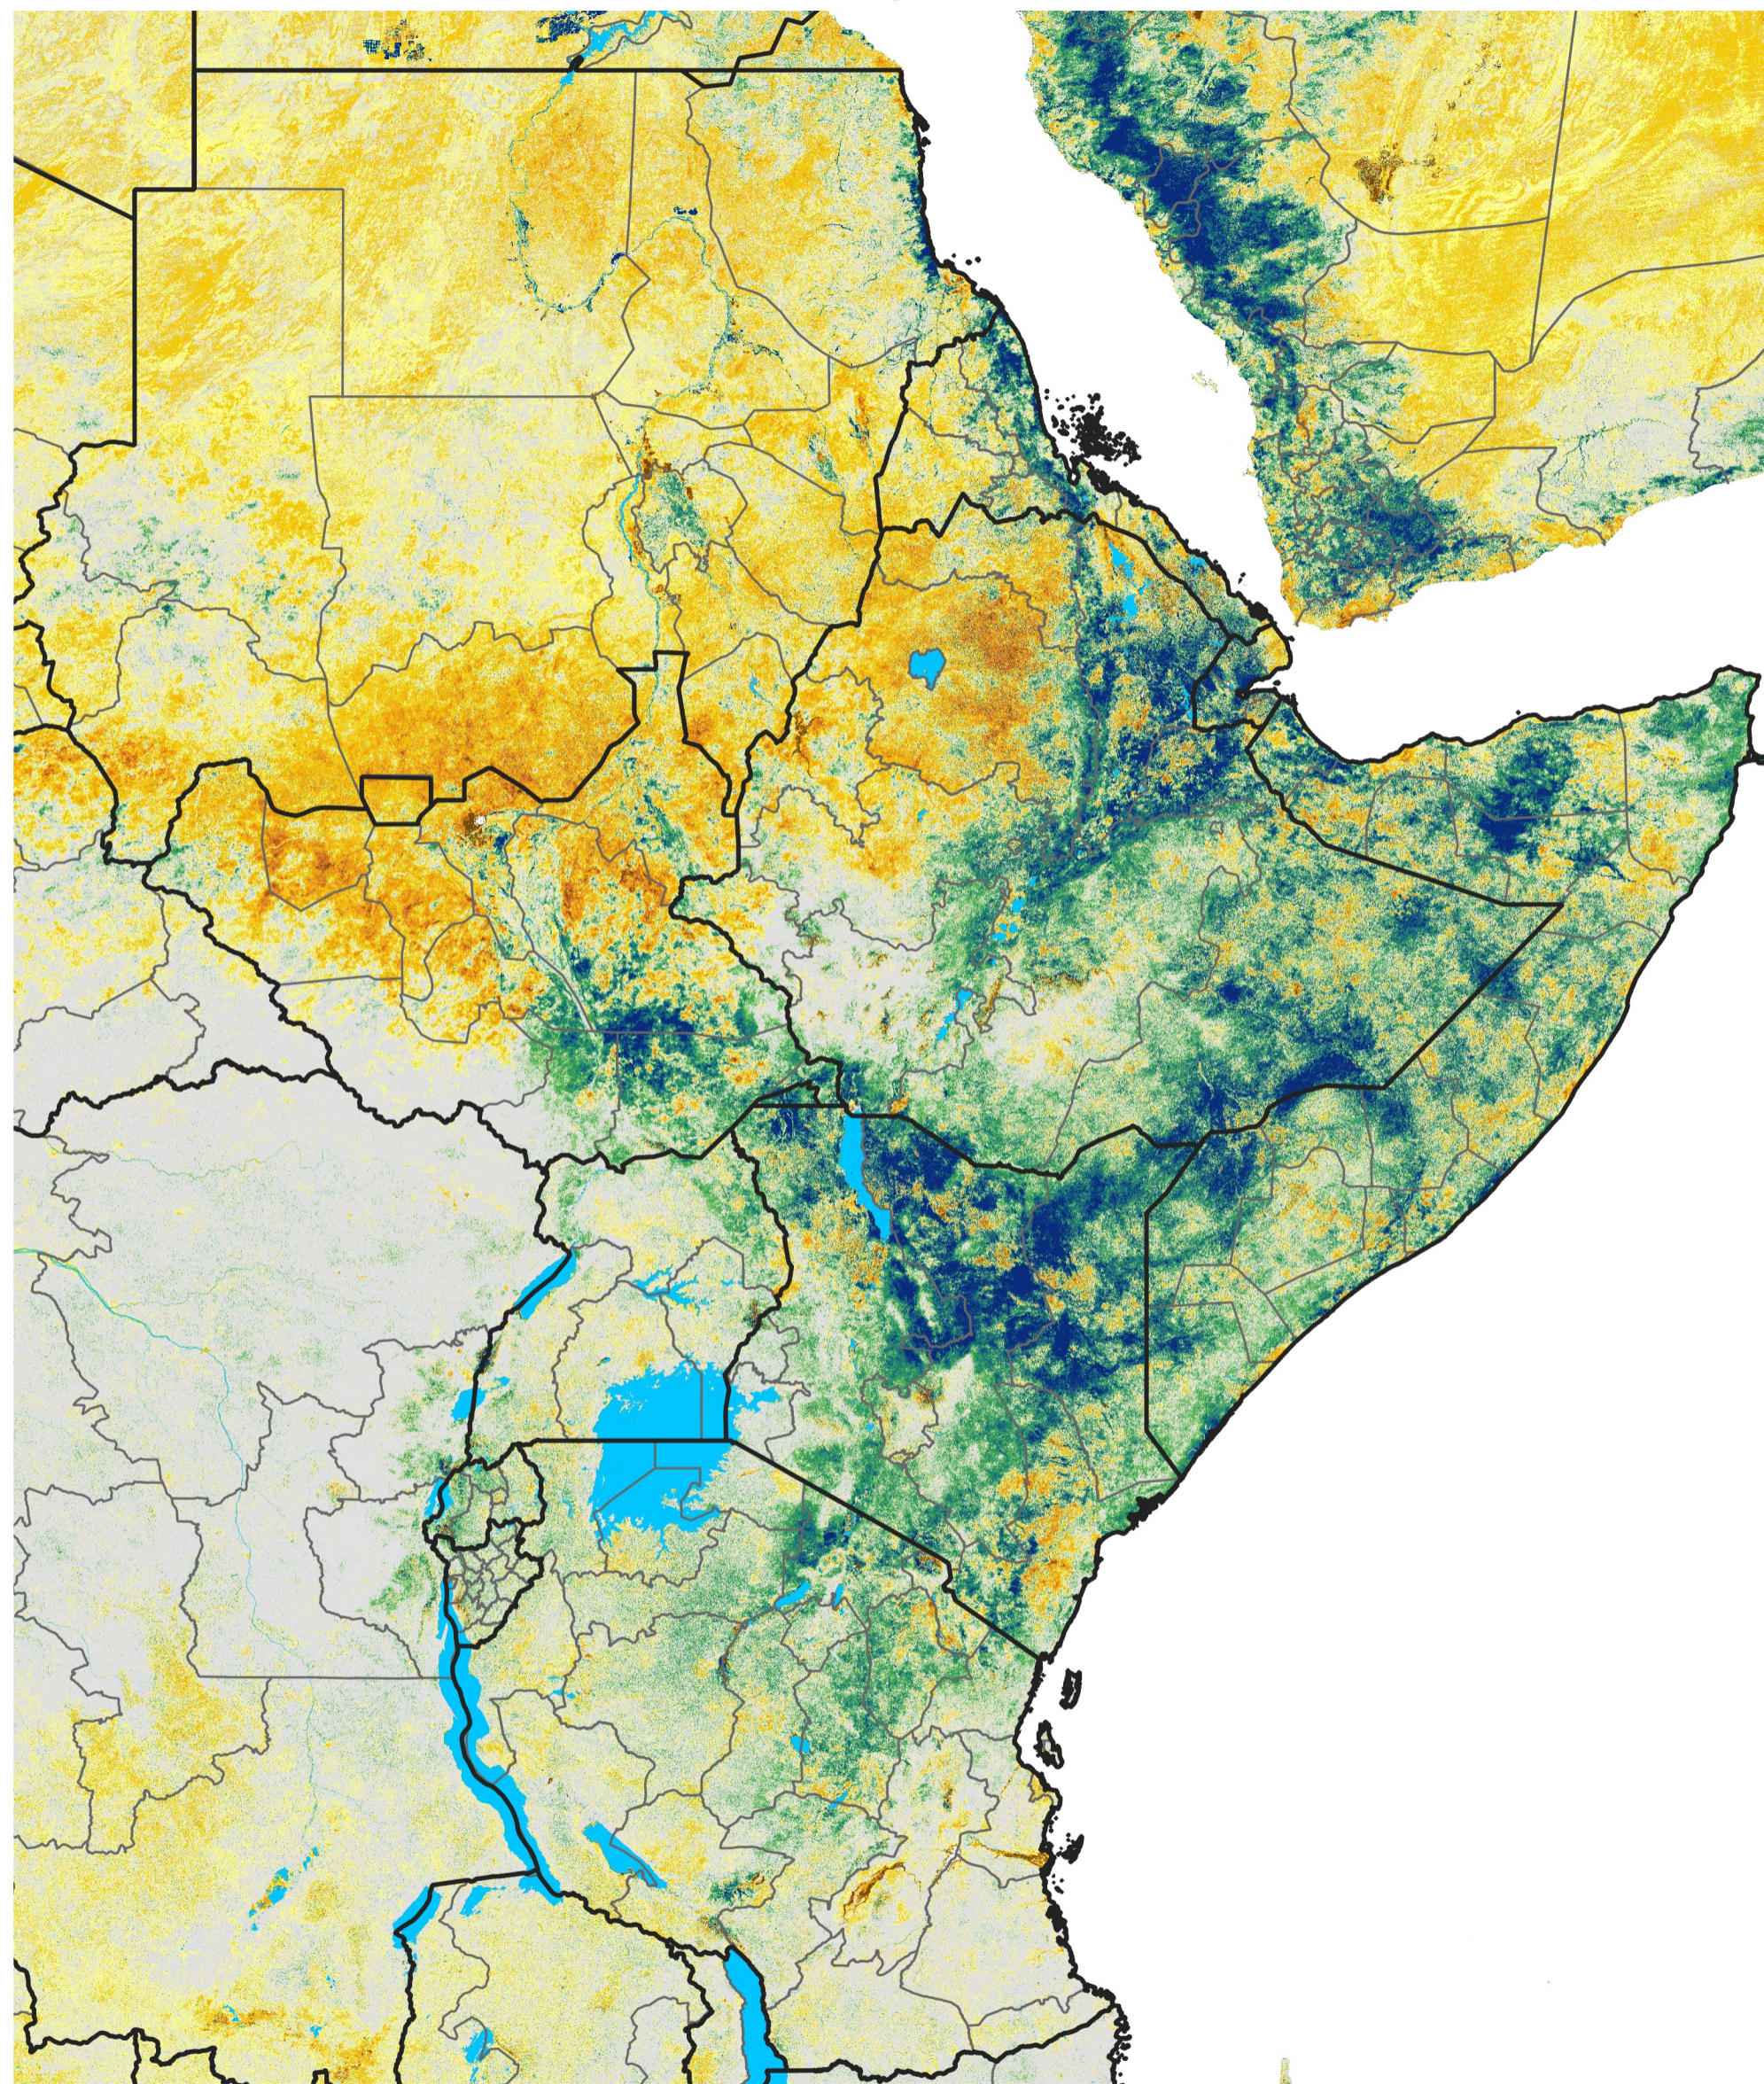

# East Africa Percent of Mean NDVI

2024 / Mean (2012 - 2021)

Period 27 / May 06 - 15, 2024

## Percent of Normal