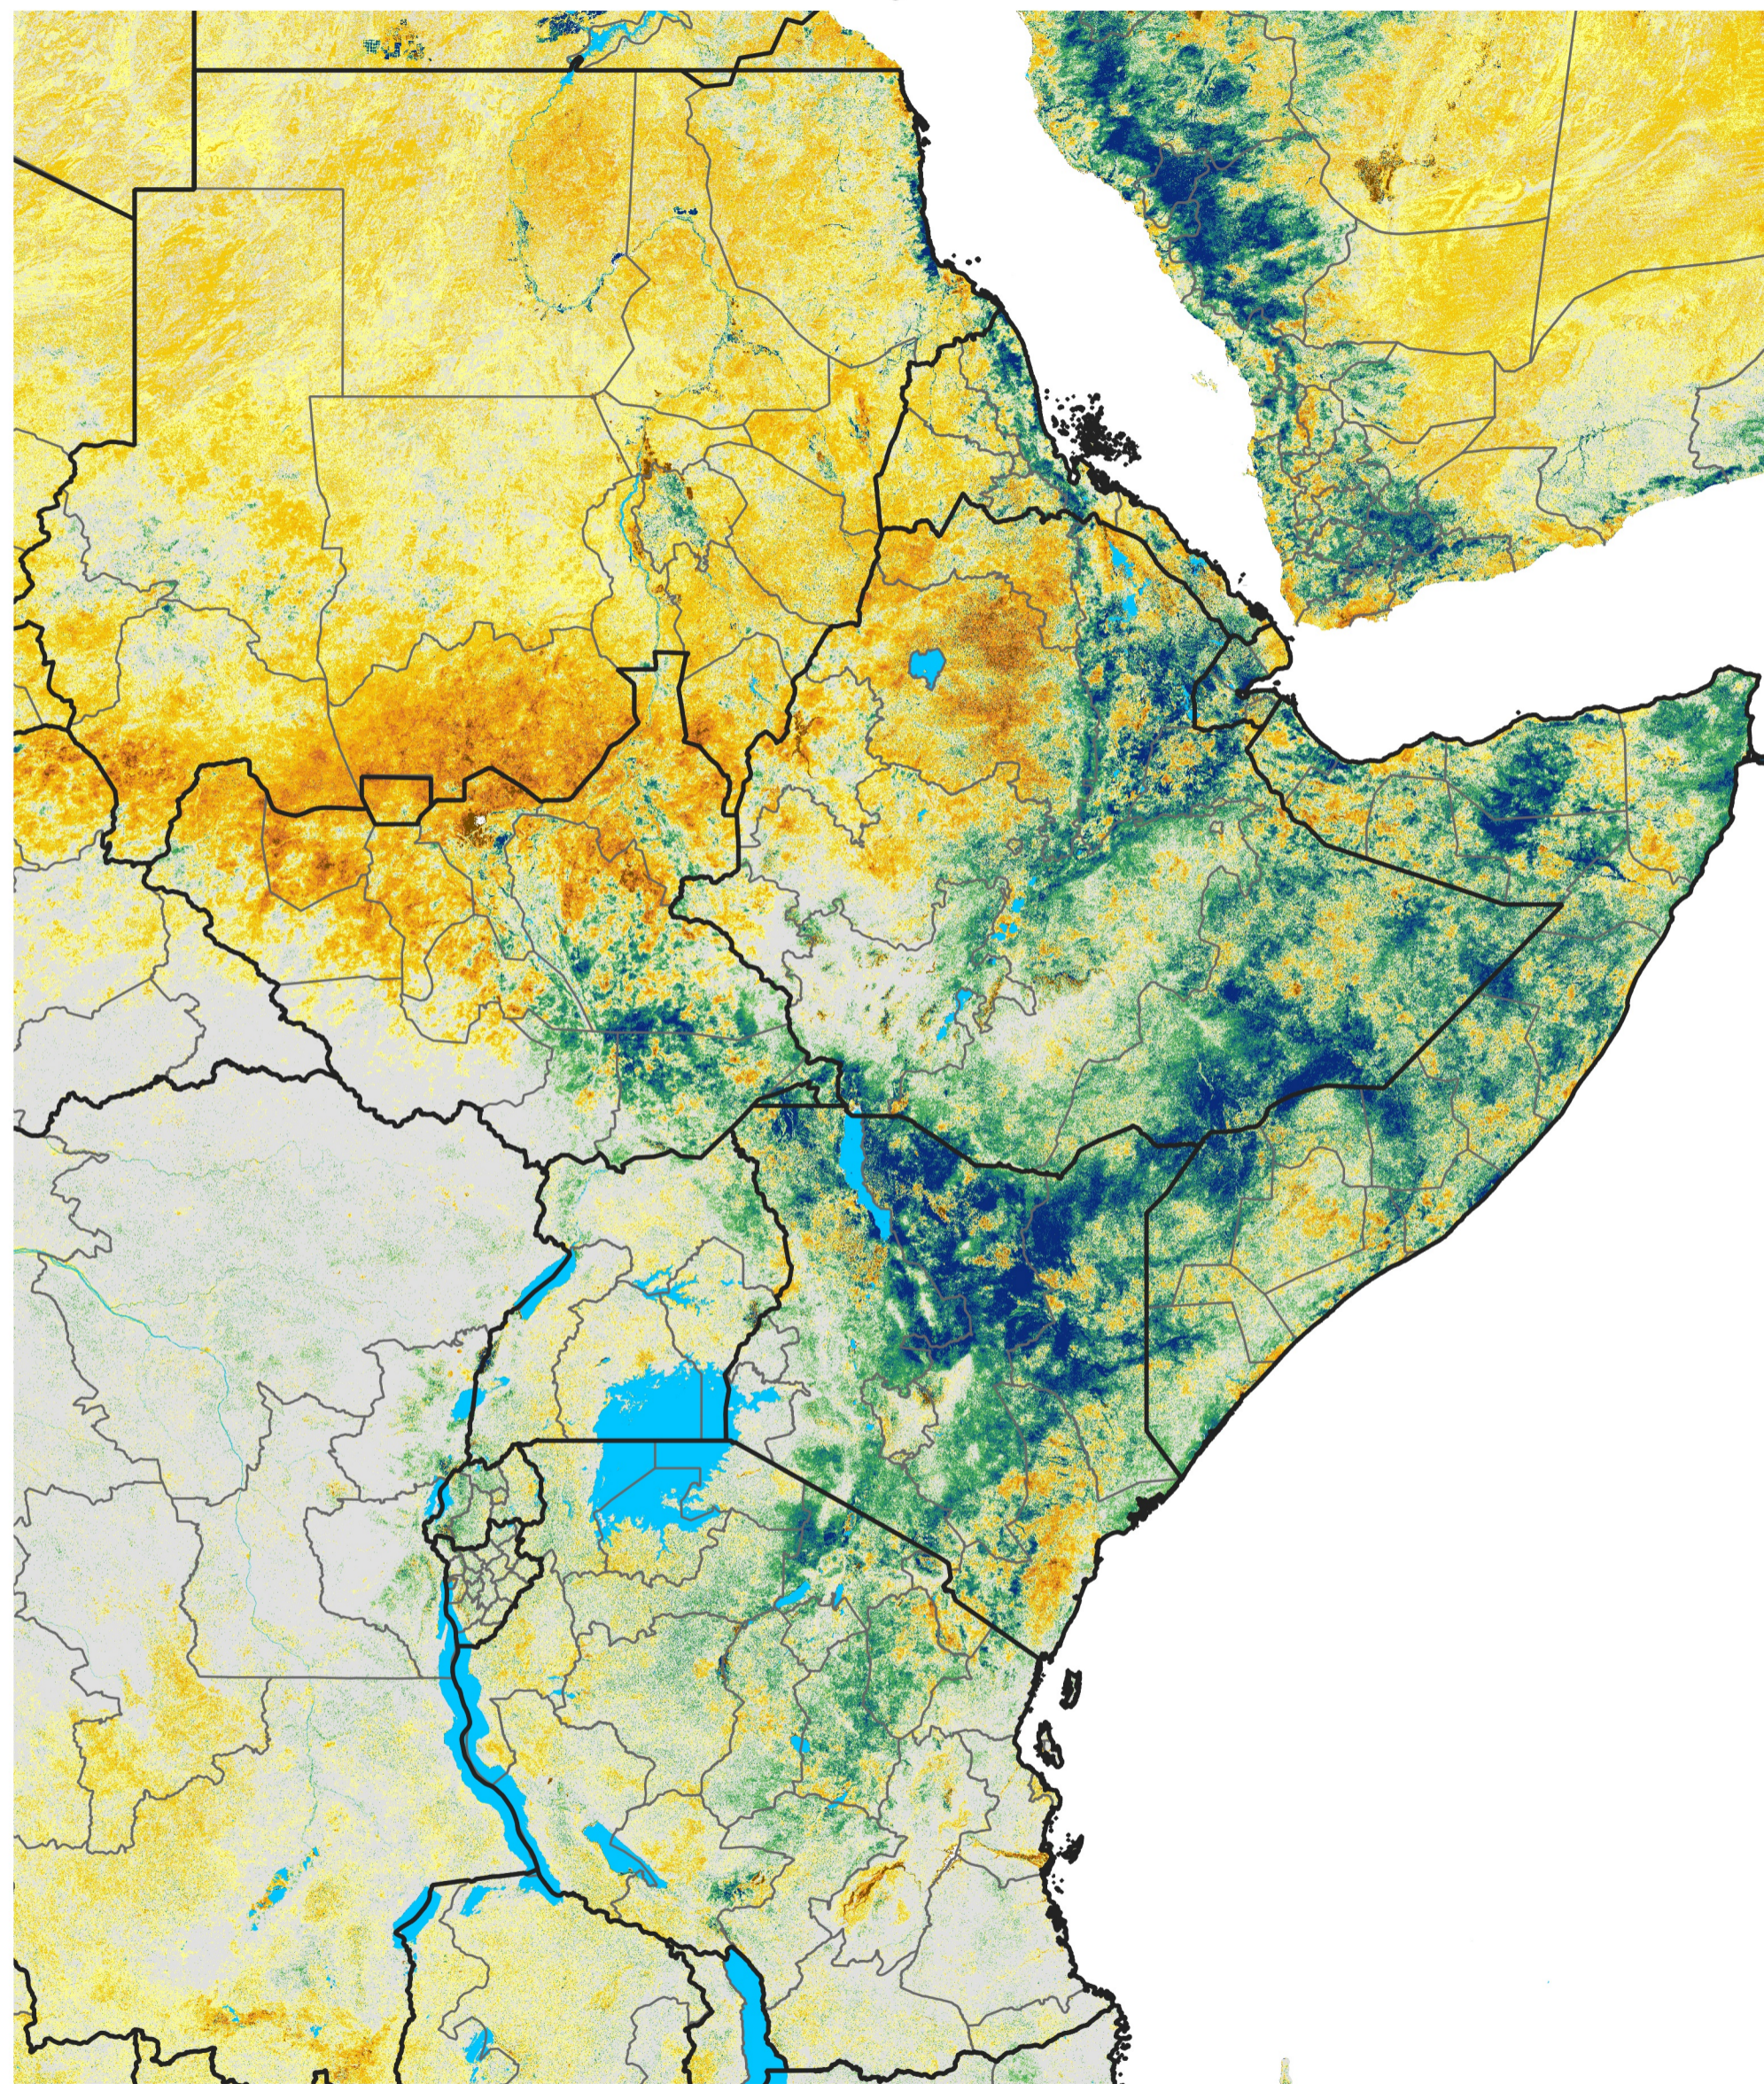

East Africa Percent of Mean NDVI

2024 / Mean (2012 - 2021)

Period 29 / May 16 - 25, 2024

Percent of Normal