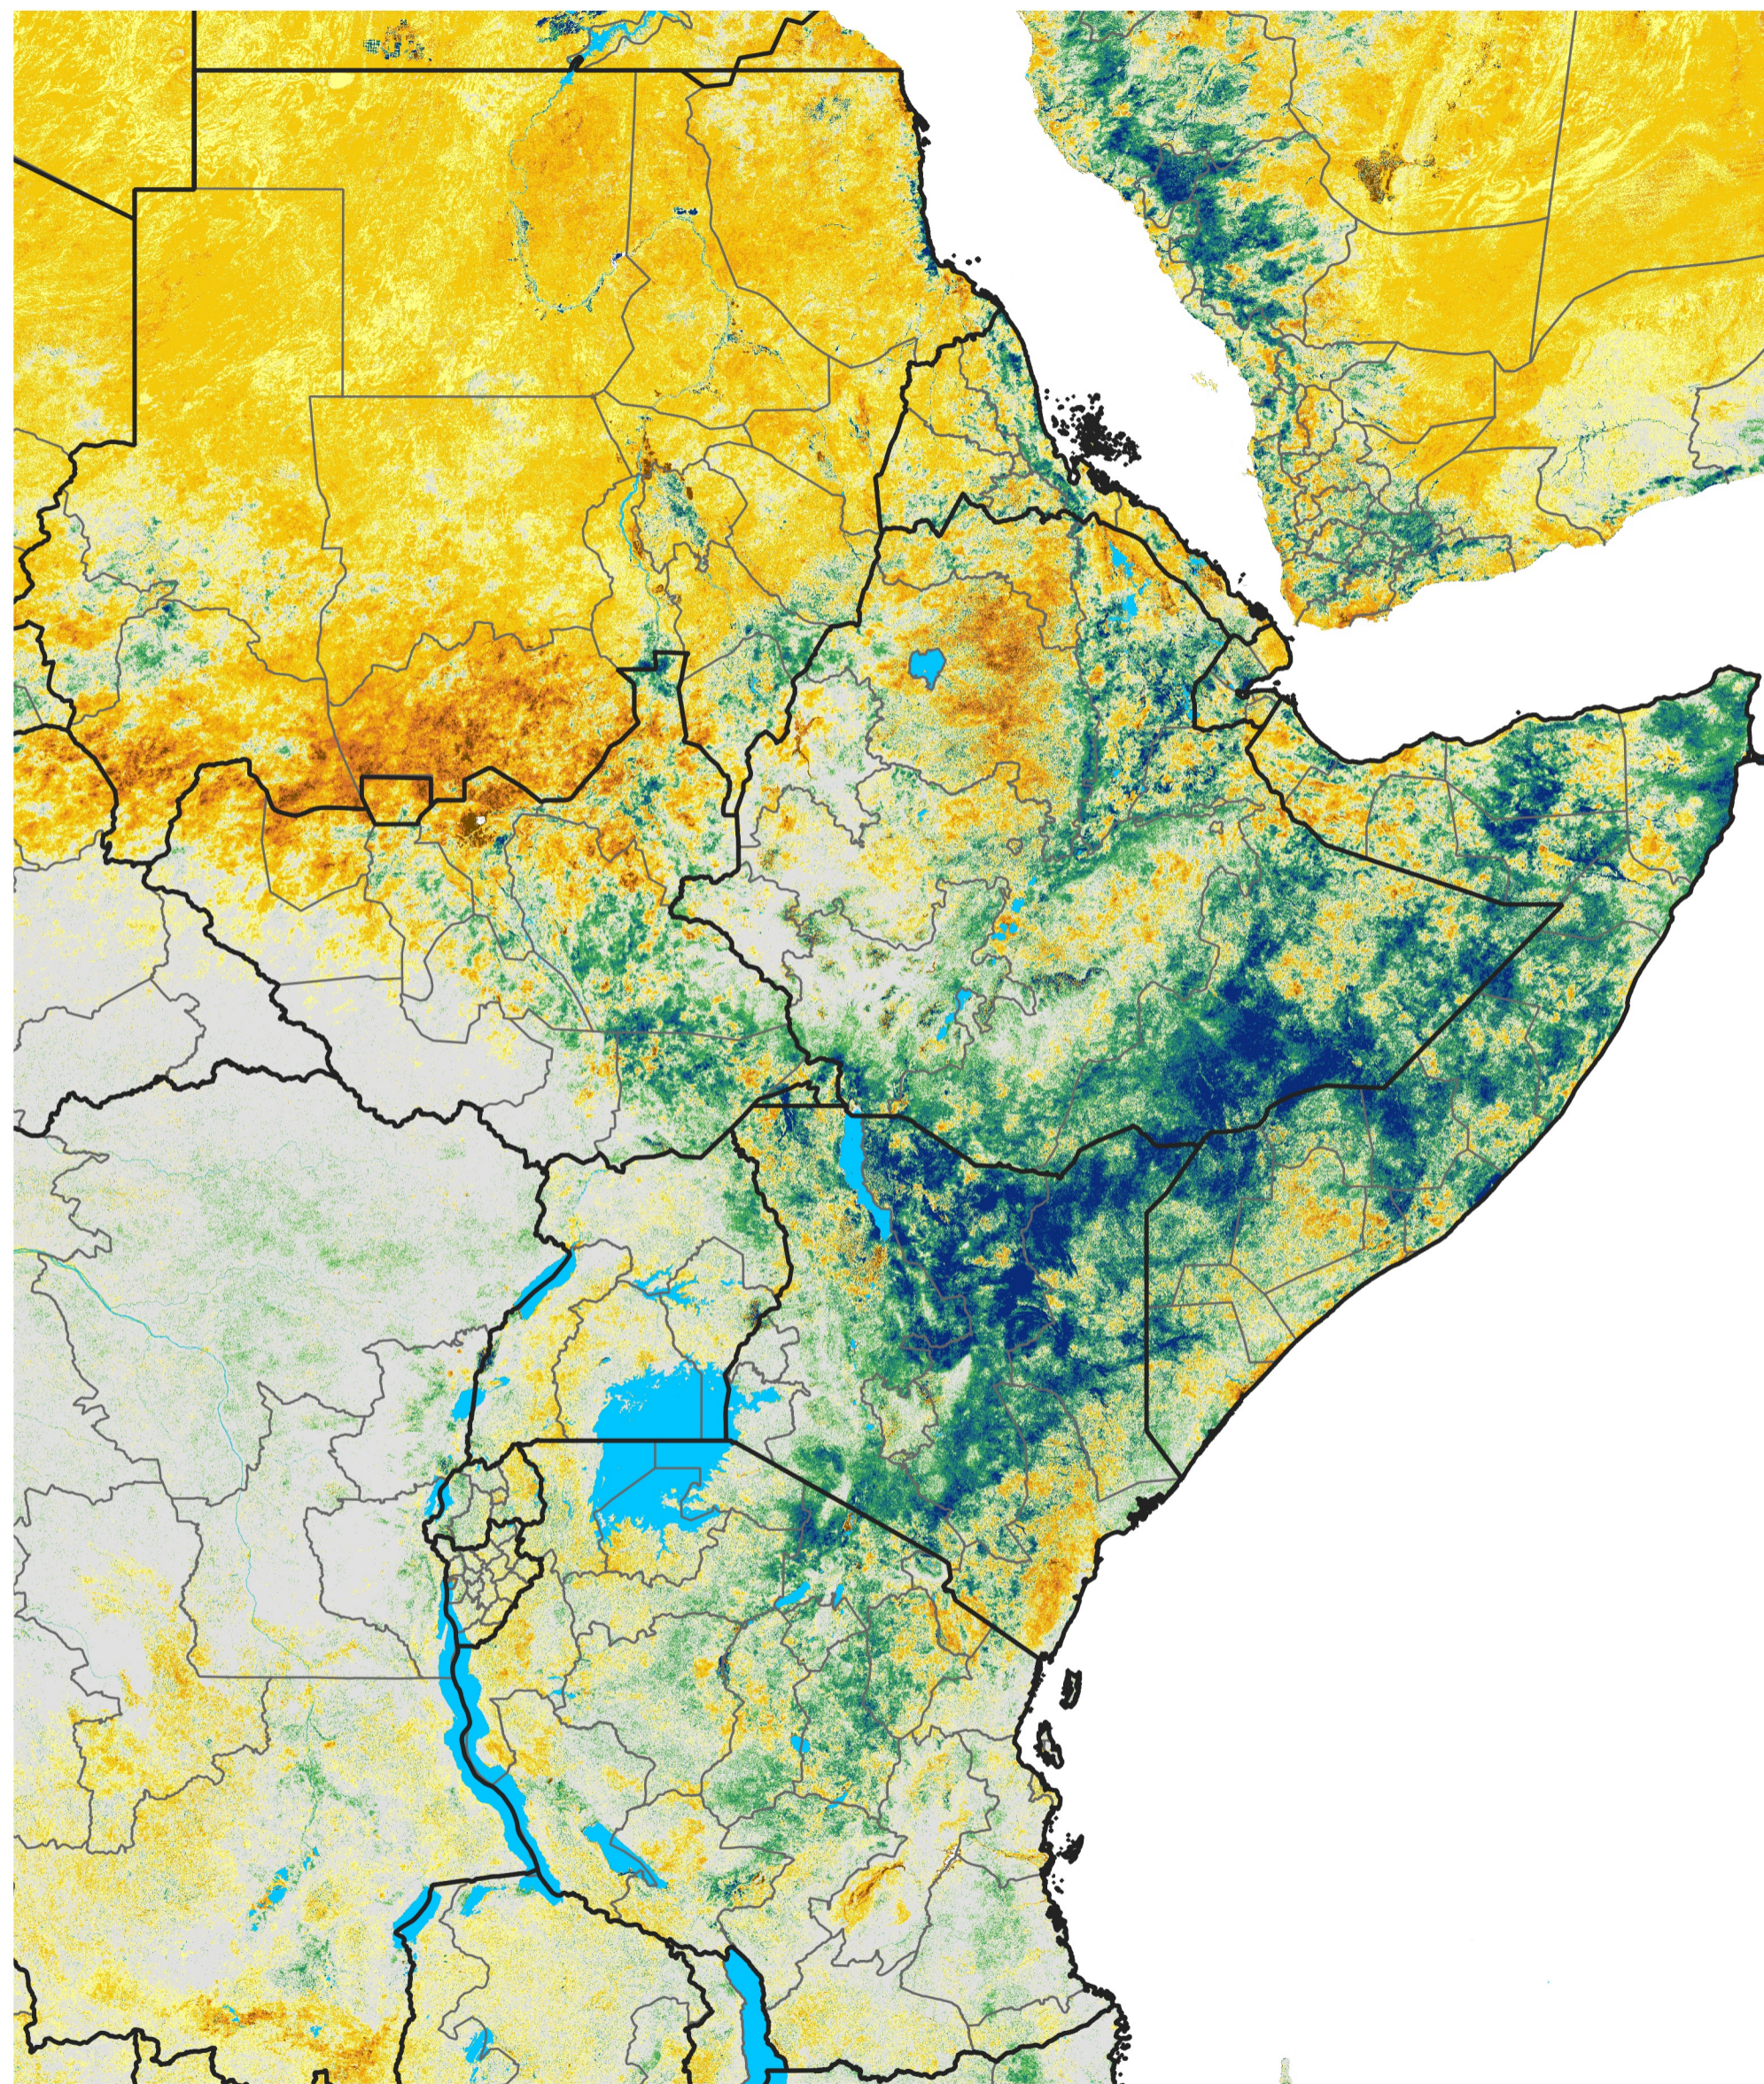

# East Africa Percent of Mean NDVI

2024 / Mean (2012 - 2021)

Period 33 / Jun 06 - 15, 2024

## Percent of Normal