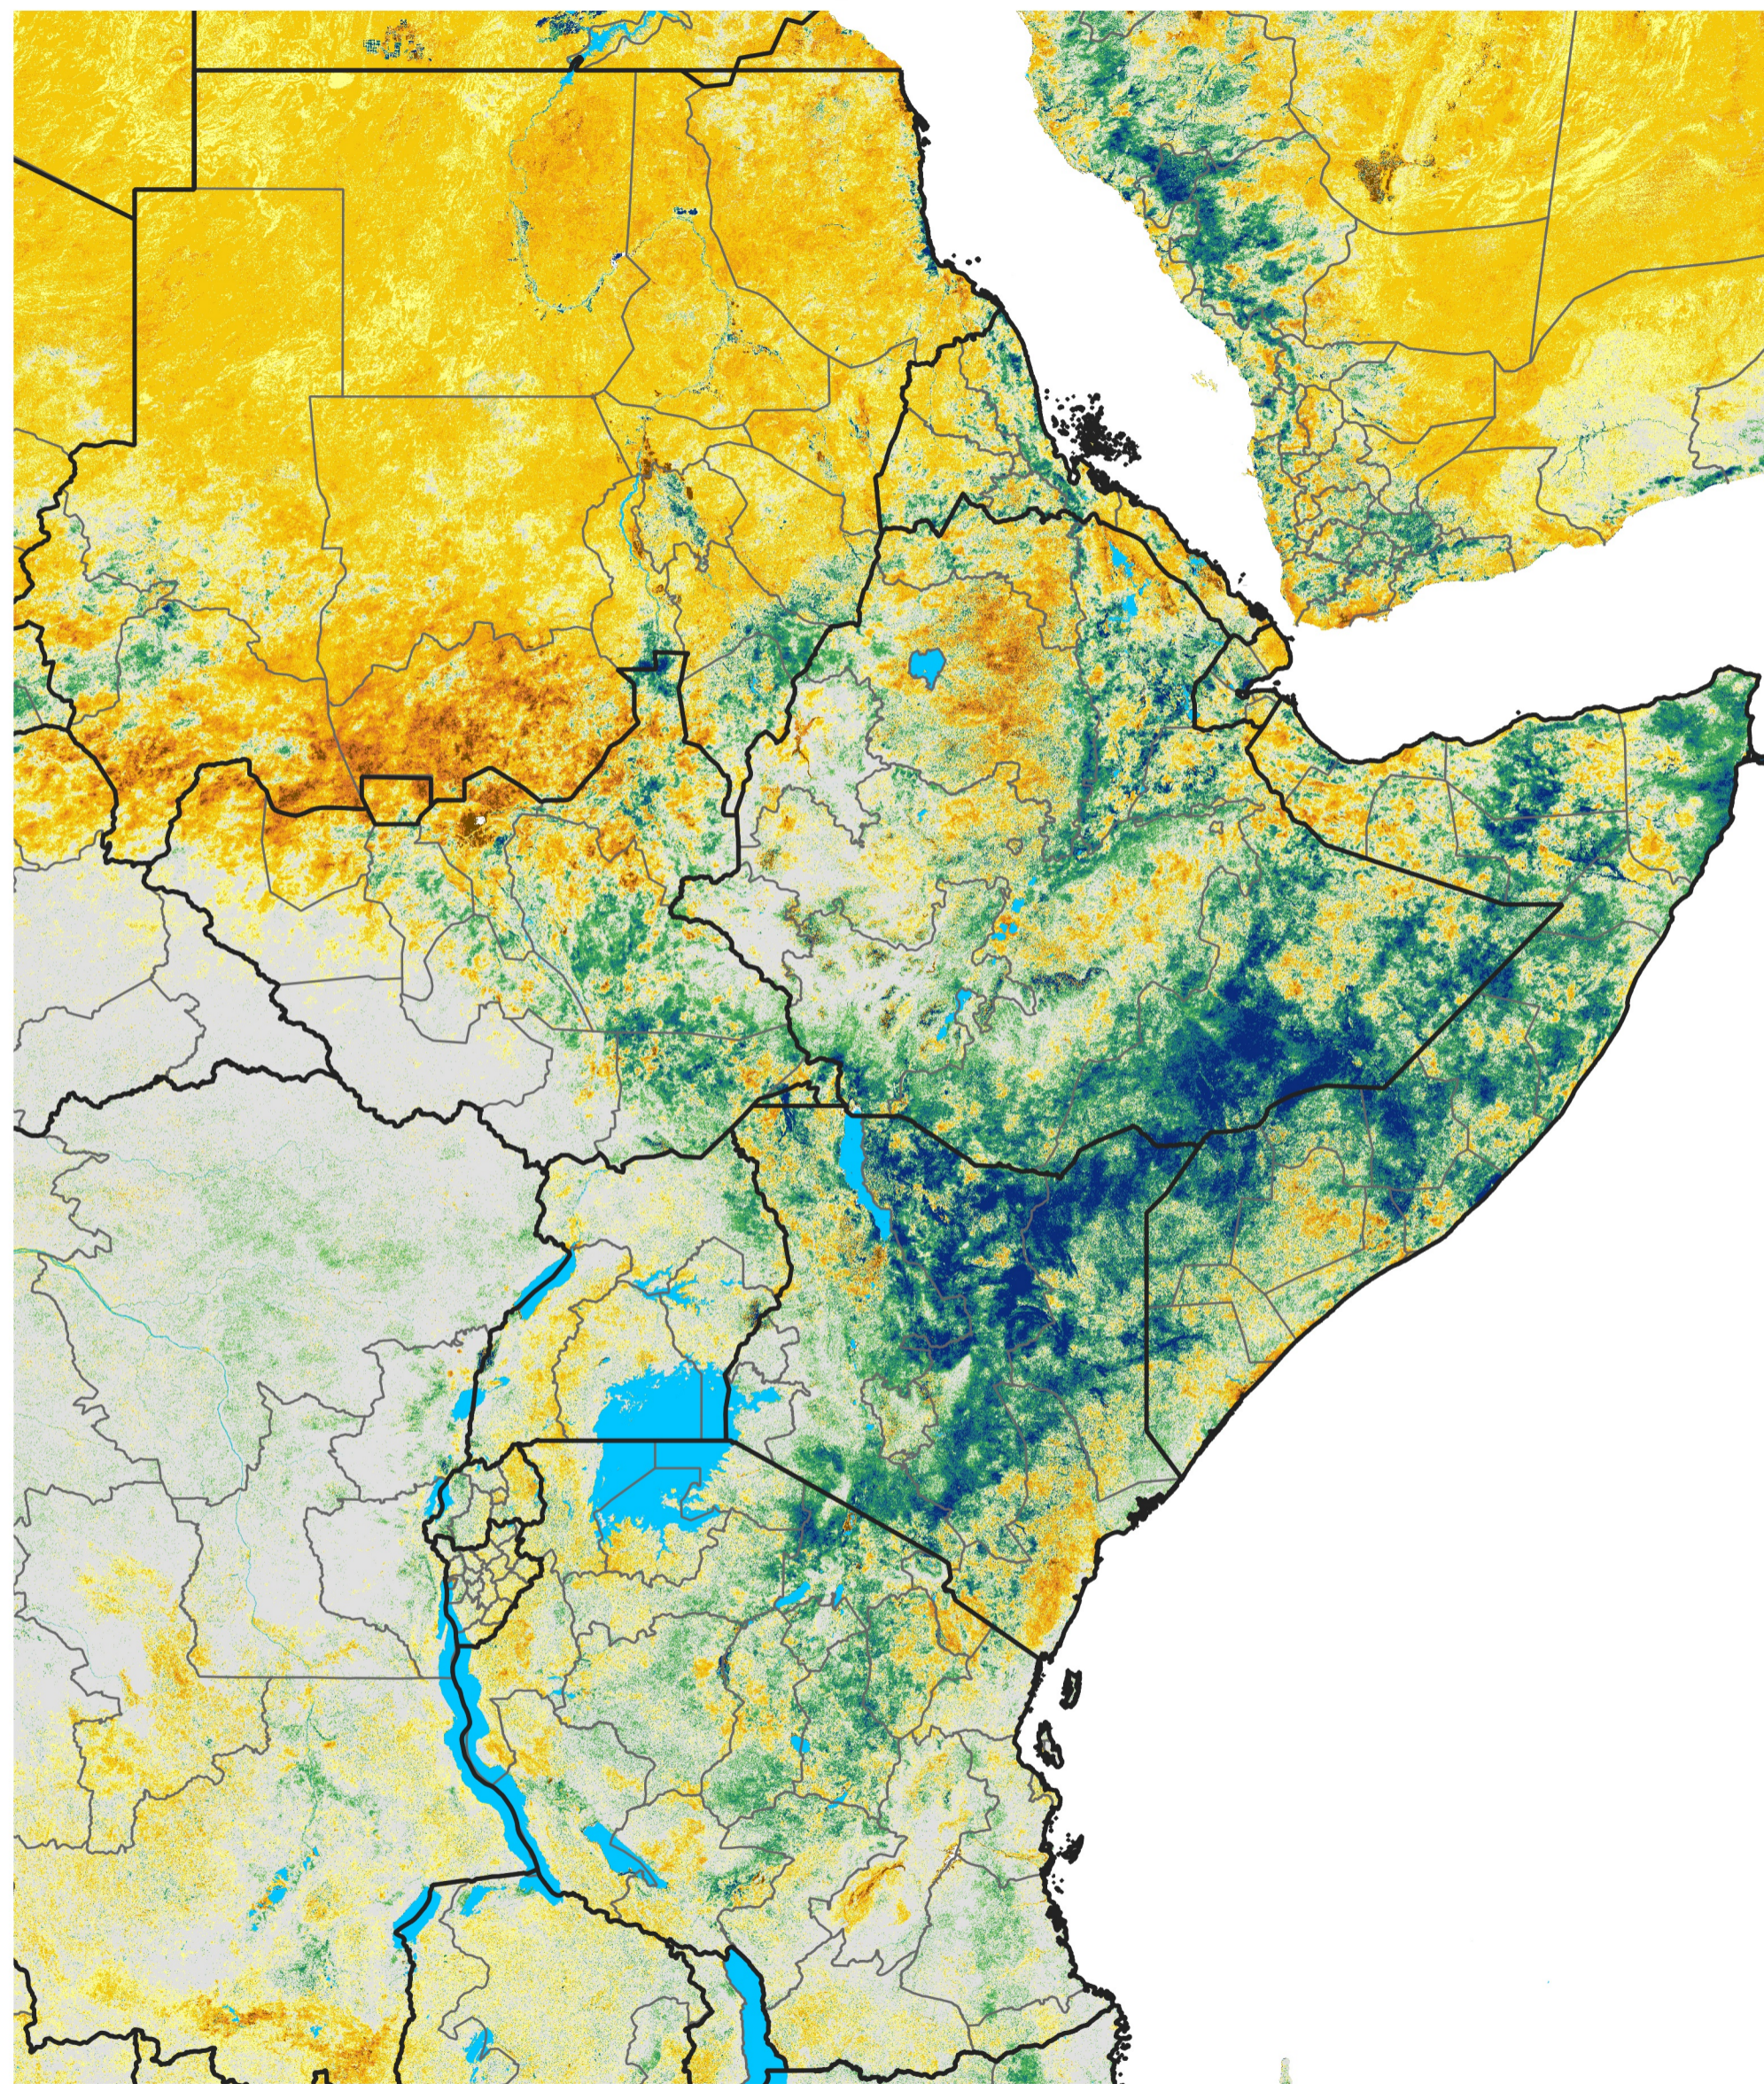

# East Africa Percent of Mean NDVI

2024 / Mean (2012 - 2021)

Period 34 / Jun 11 - 20, 2024

## Percent of Normal