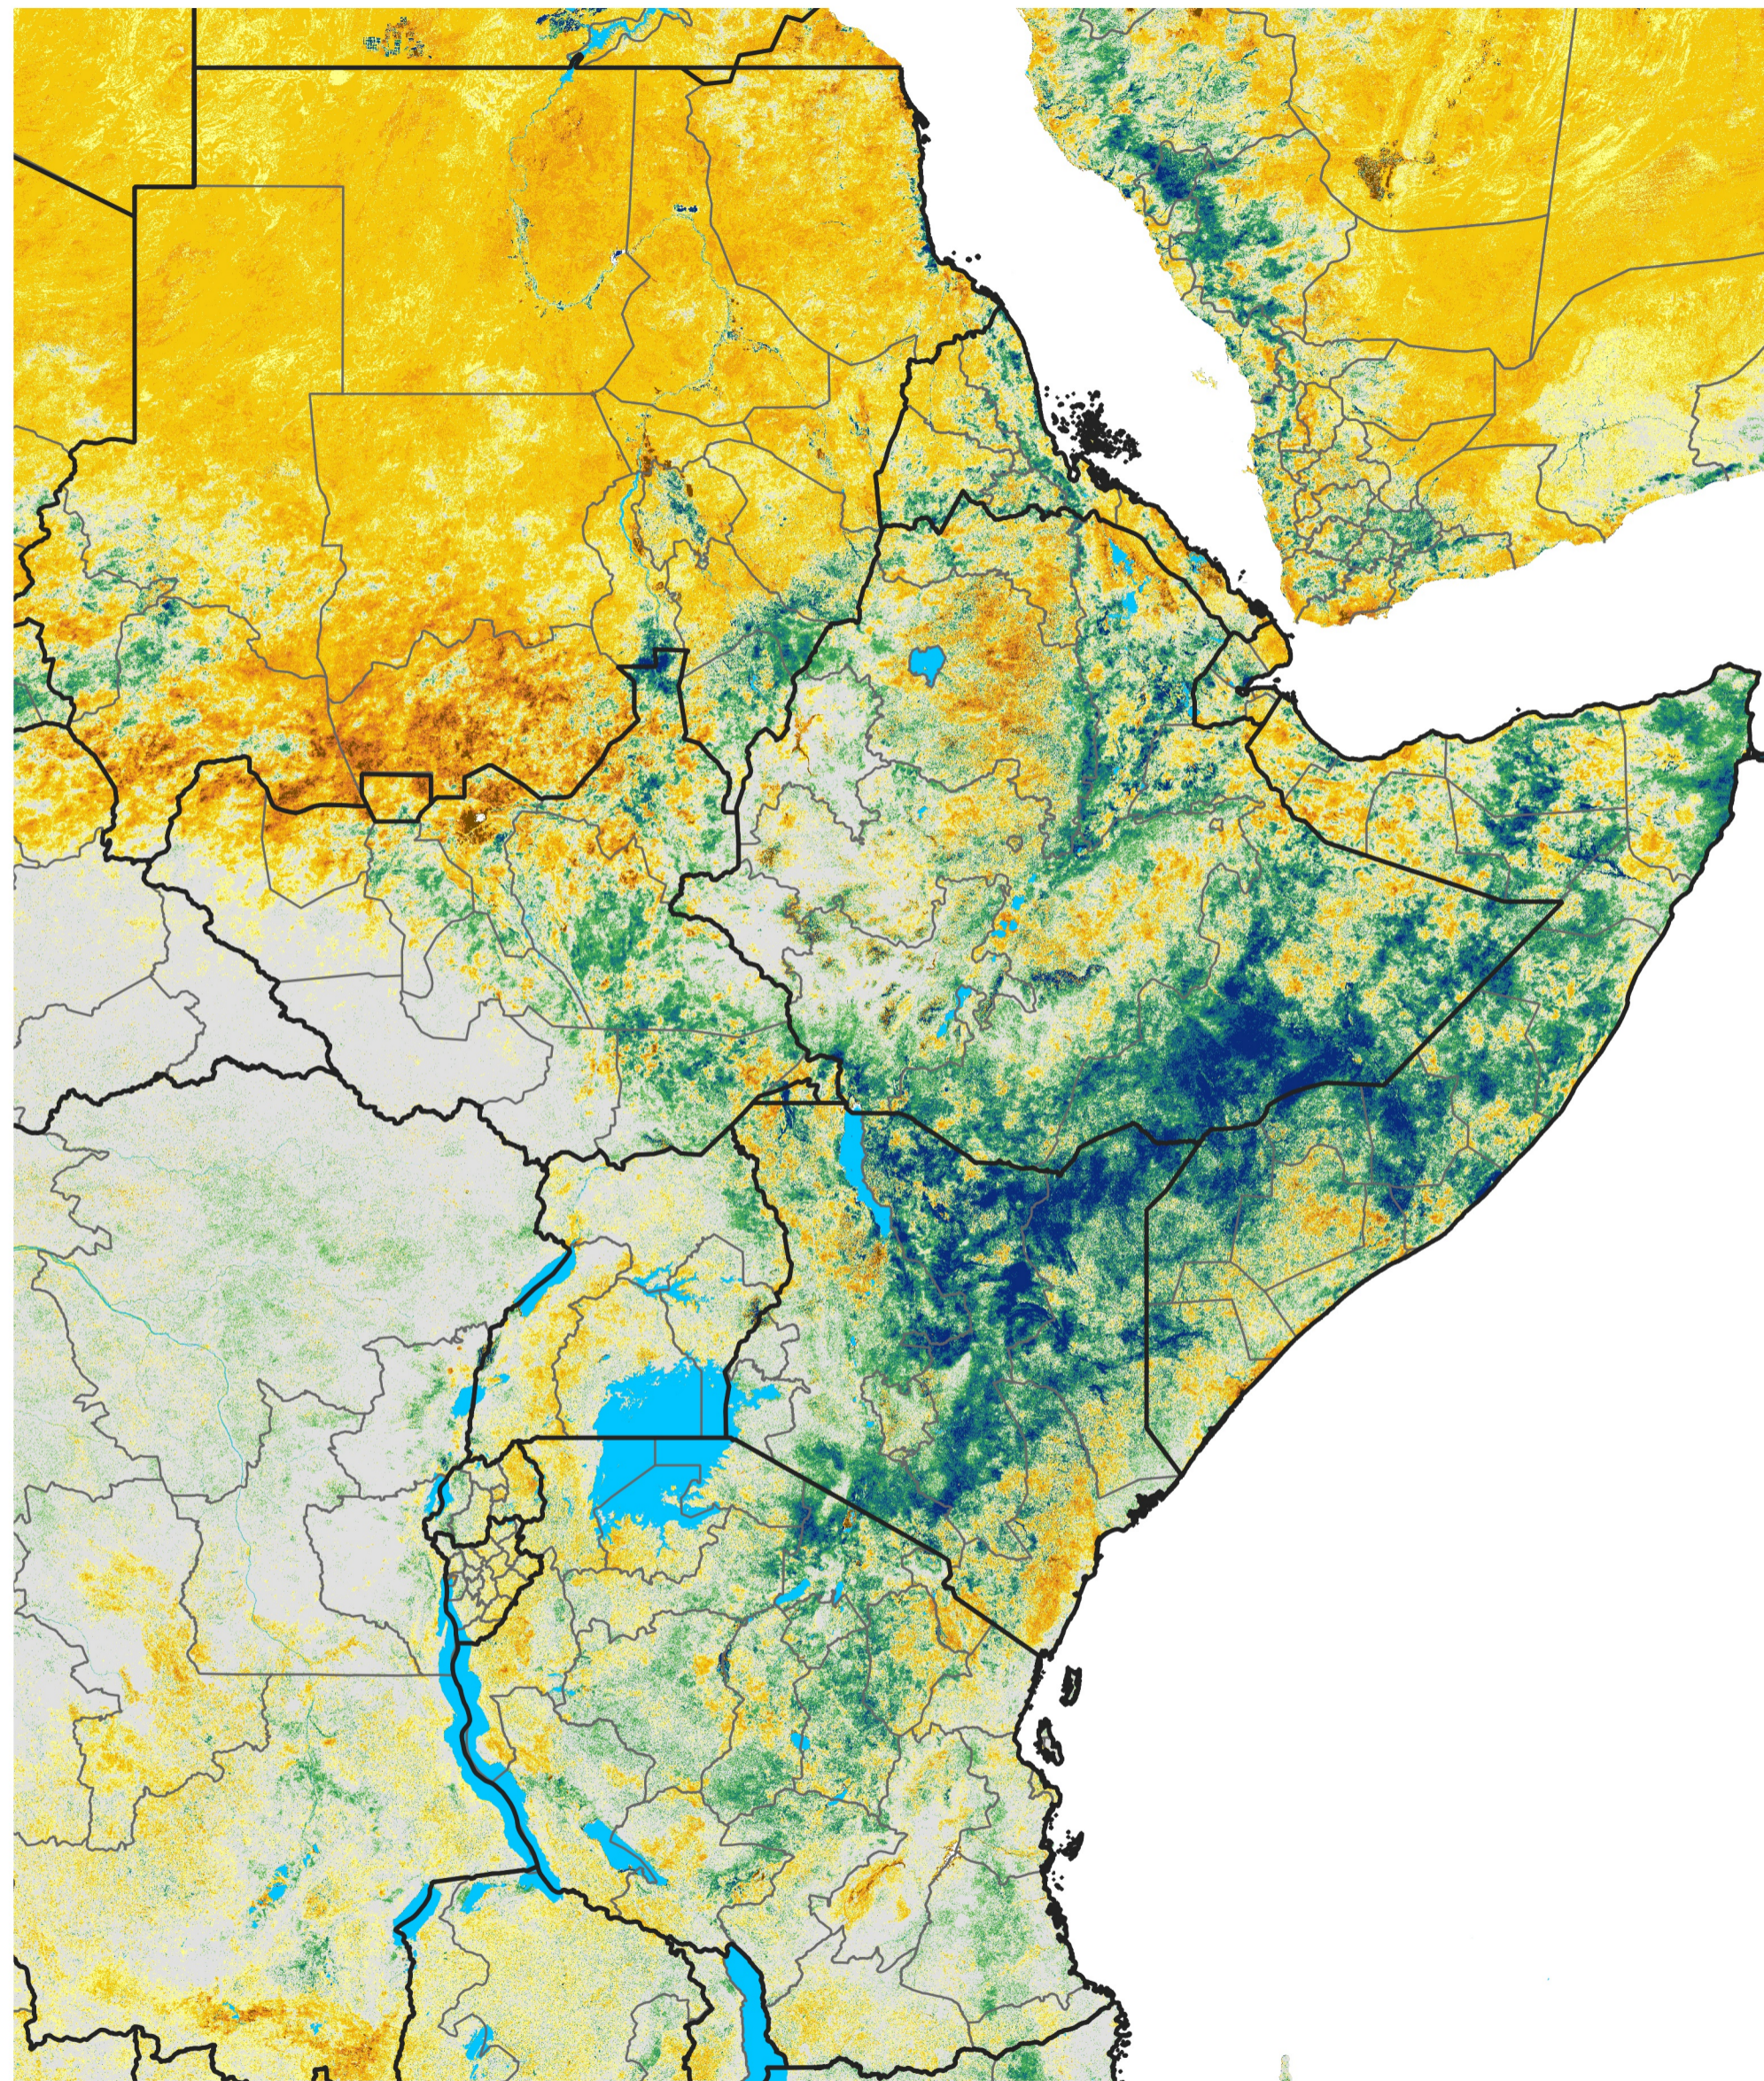

East Africa Percent of Mean NDVI

2024 / Mean (2012 - 2021)

Period 35 / Jun 16 - 25, 2024

Percent of Normal