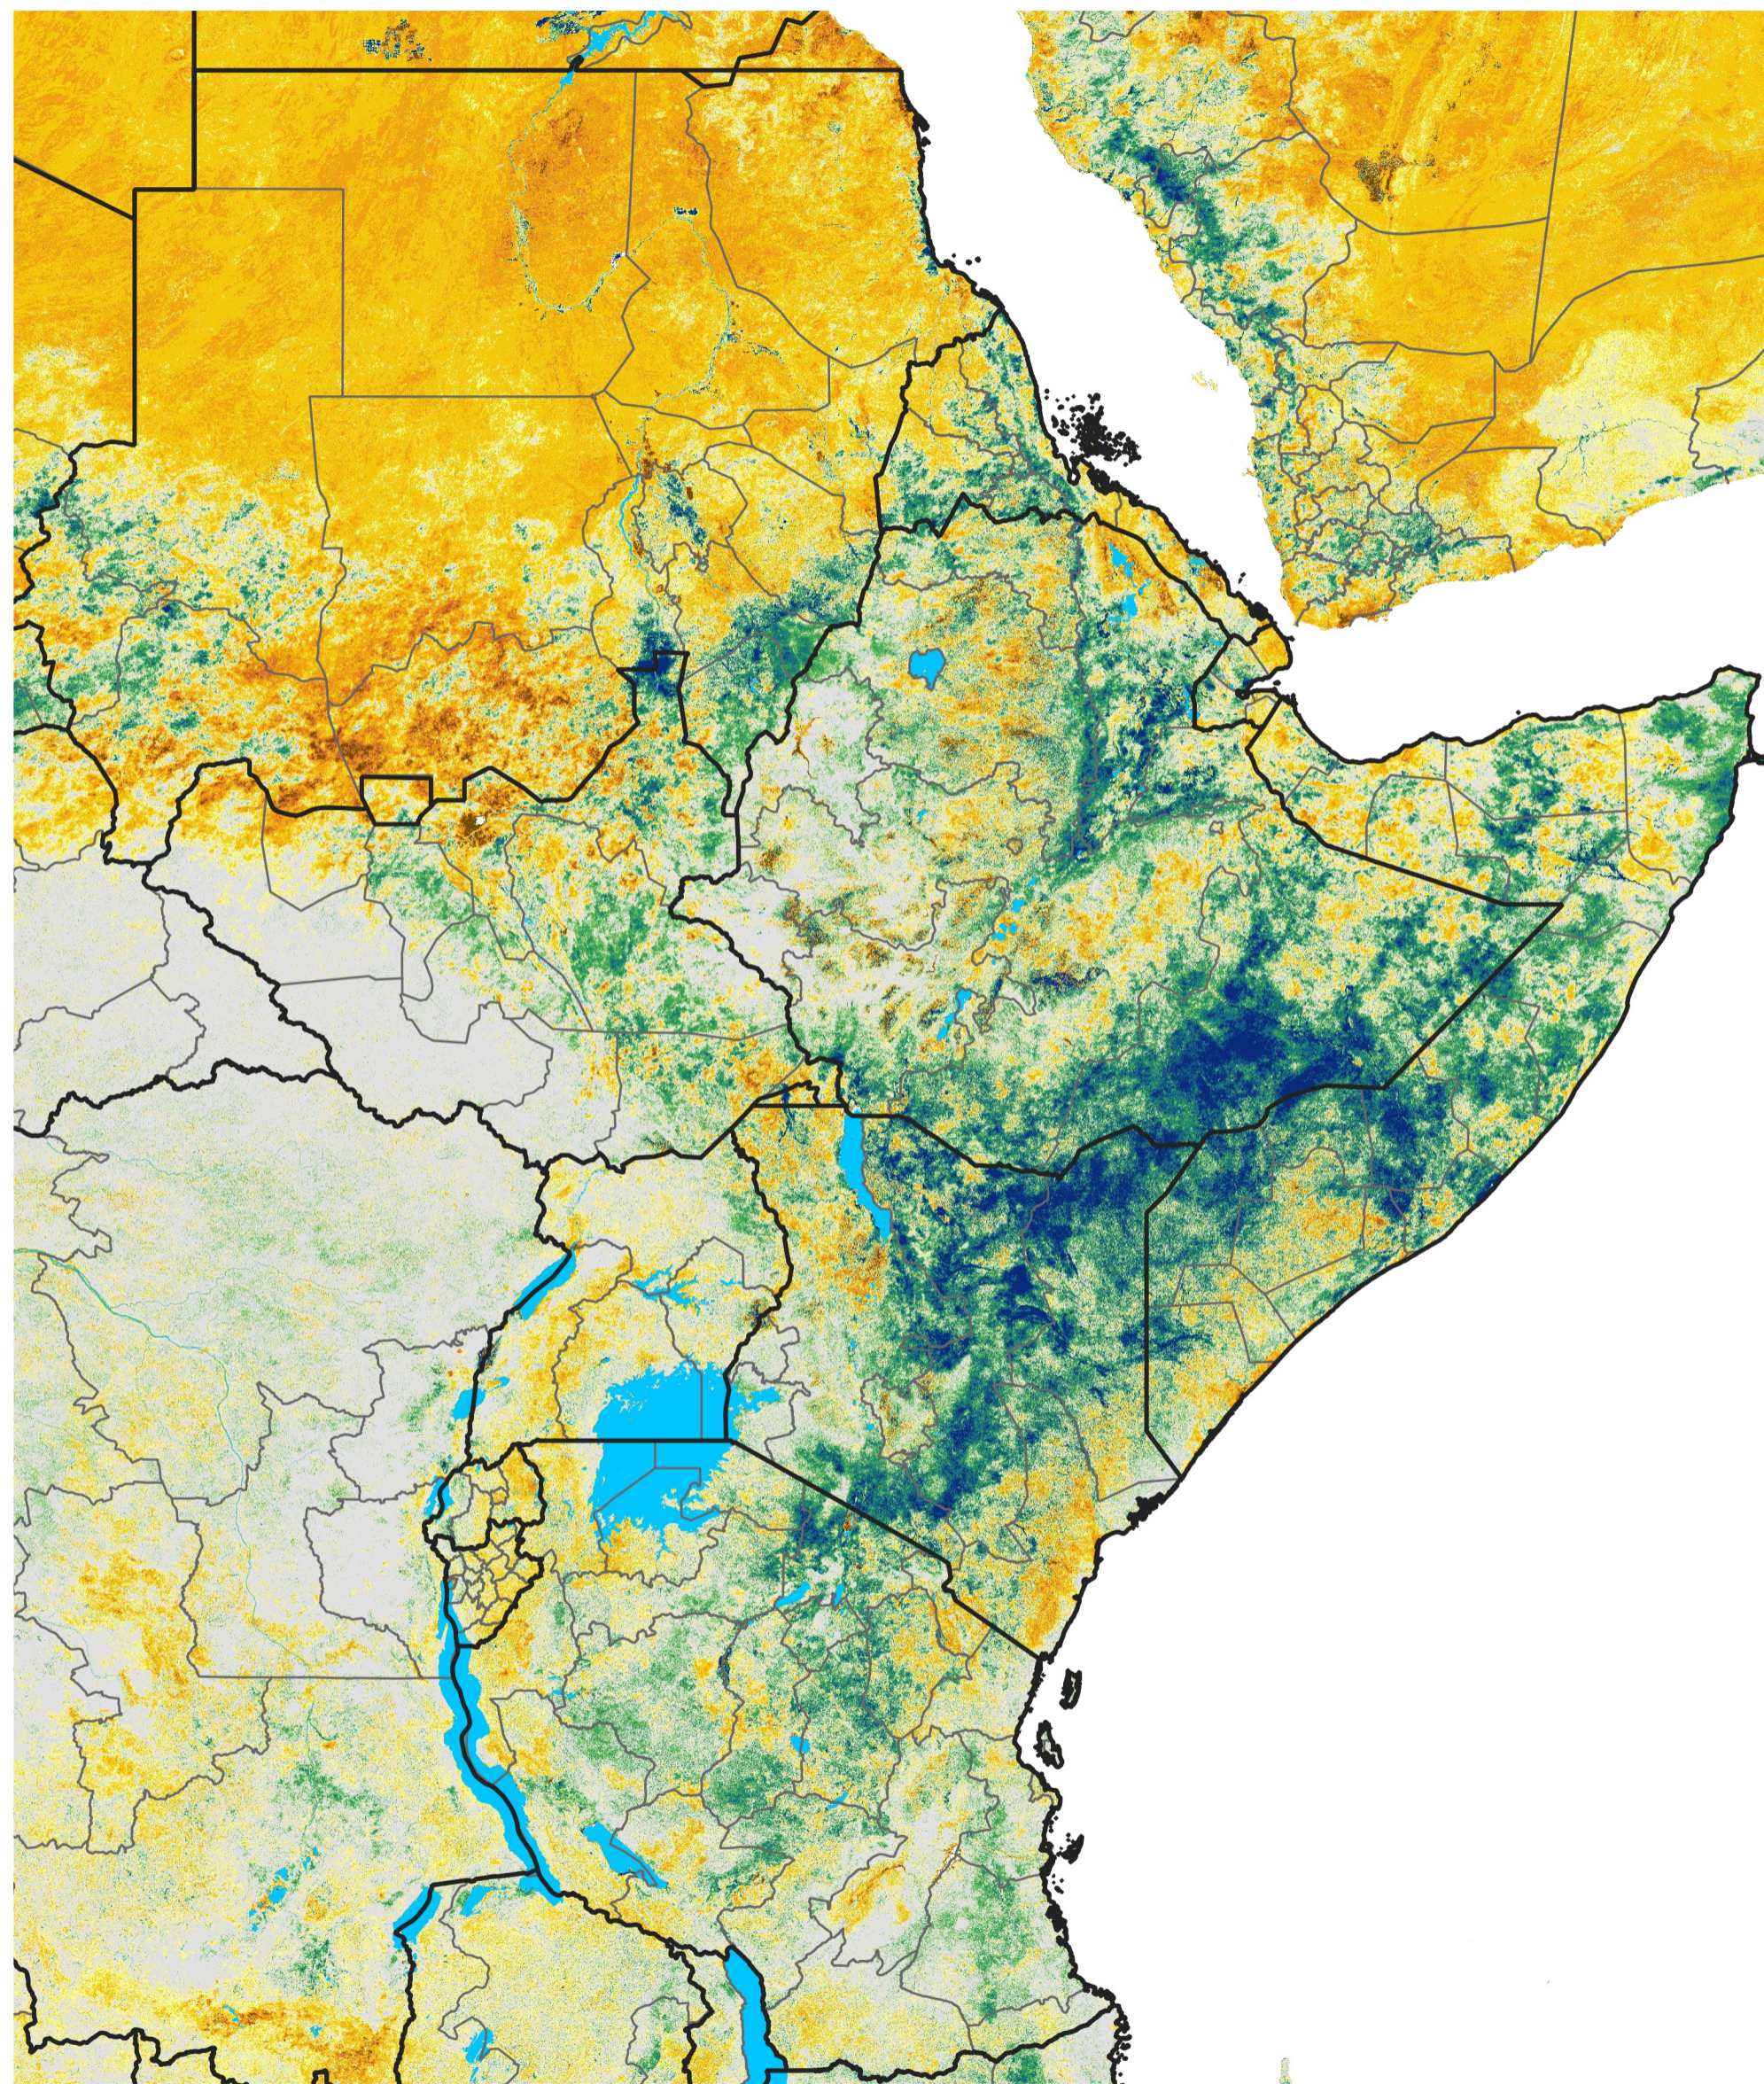

East Africa Percent of Mean NDVI

2024 / Mean (2012 - 2021)

Period 37 / Jun 26 - Jul 05, 2024

Percent of Normal