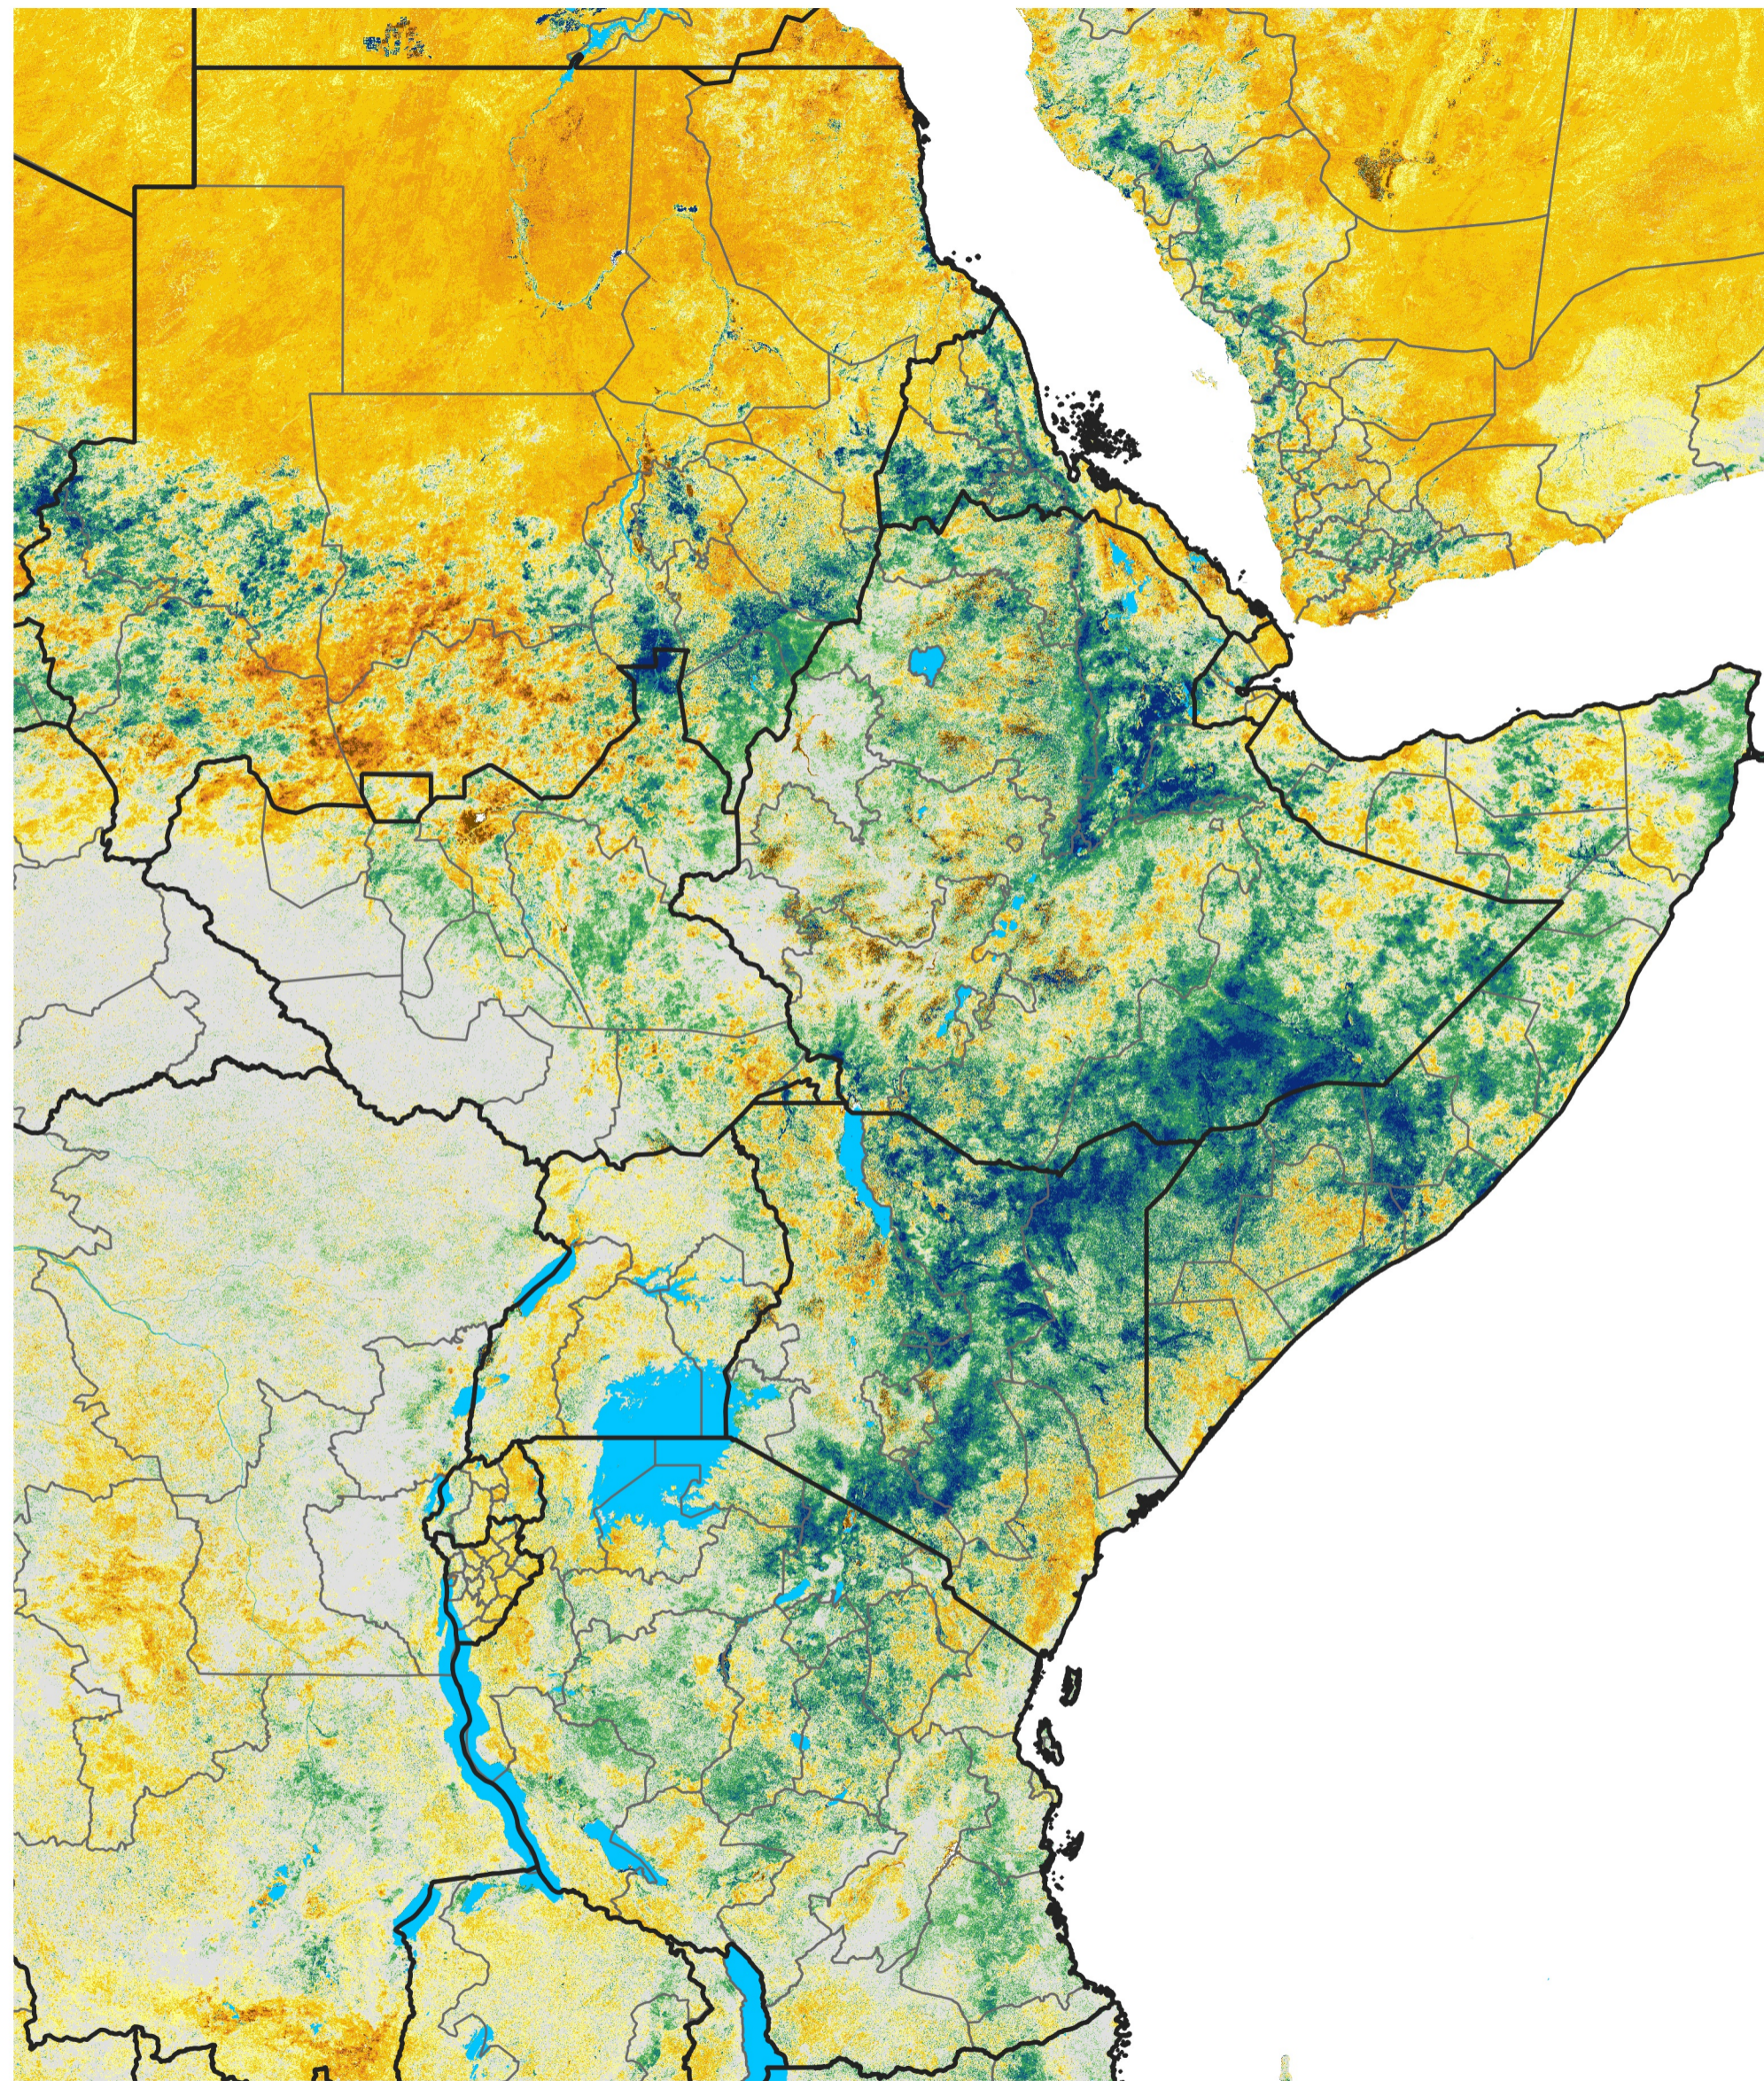

East Africa Percent of Mean NDVI

2024 / Mean (2012 - 2021)

Period 39 / Jul 06 - 15, 2024

Percent of Normal