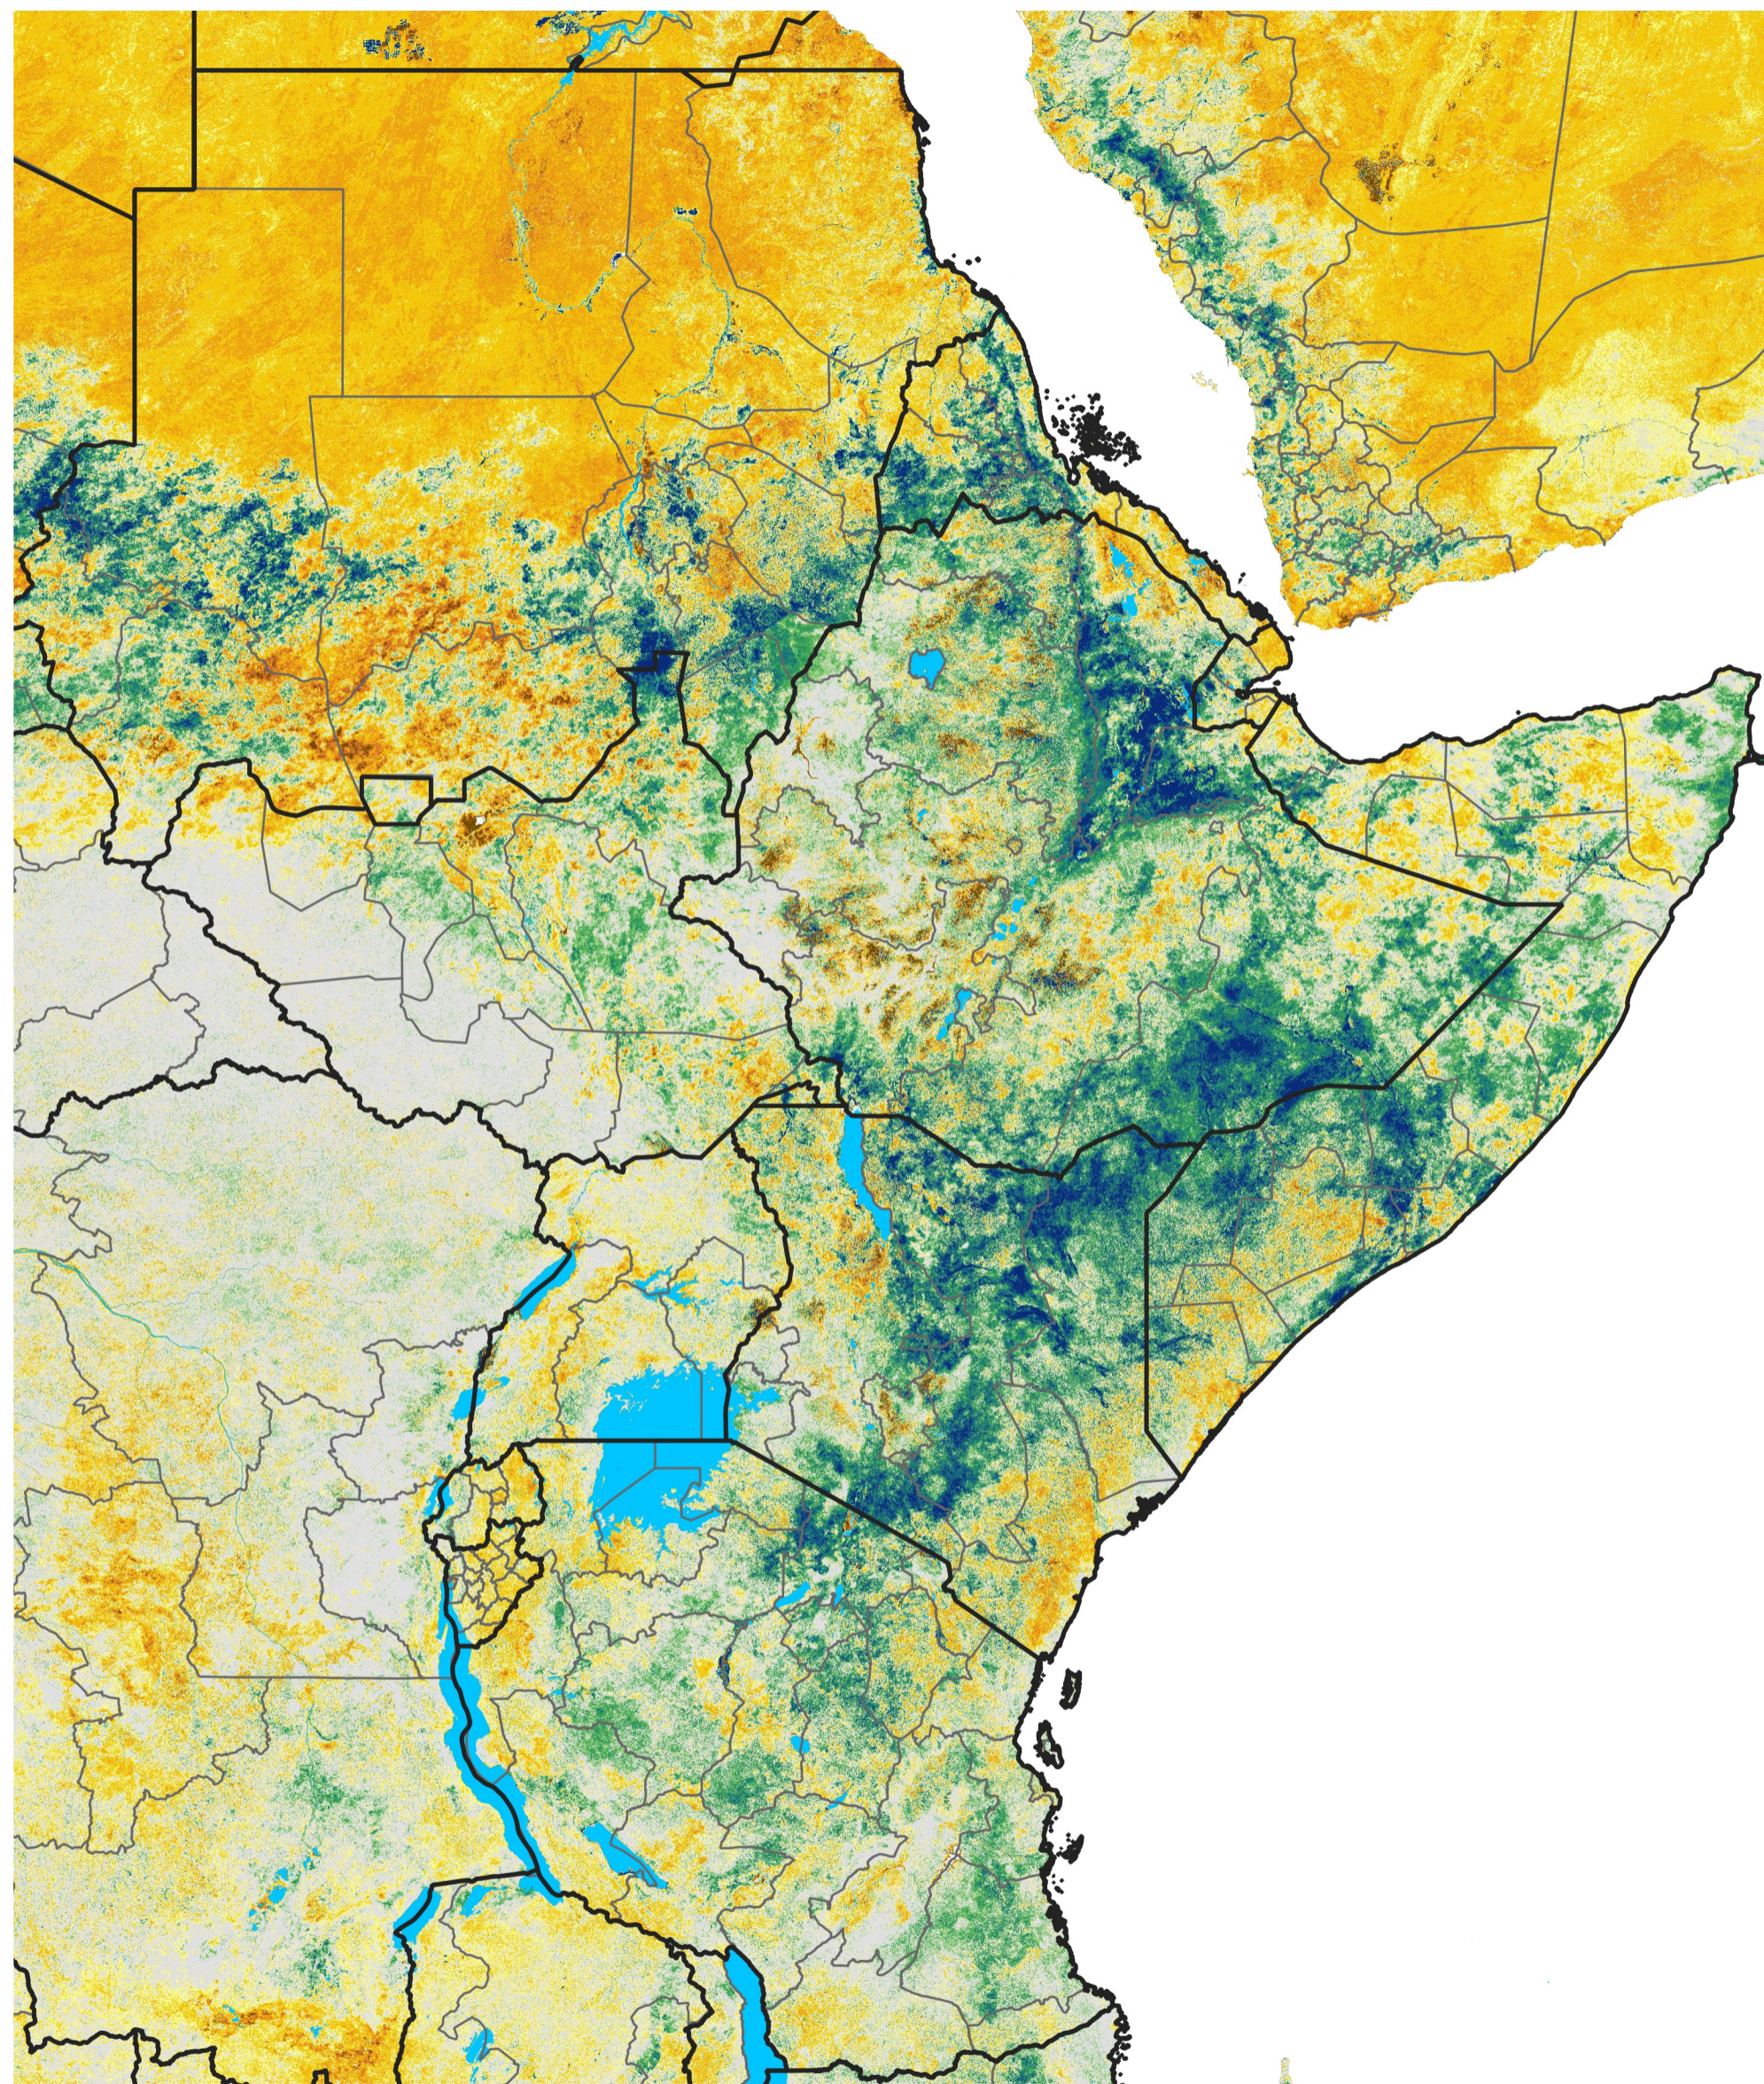

East Africa Percent of Mean NDVI

2024 / Mean (2012 - 2021)

Period 40 / Jul 11 - 20, 2024

Percent of Normal