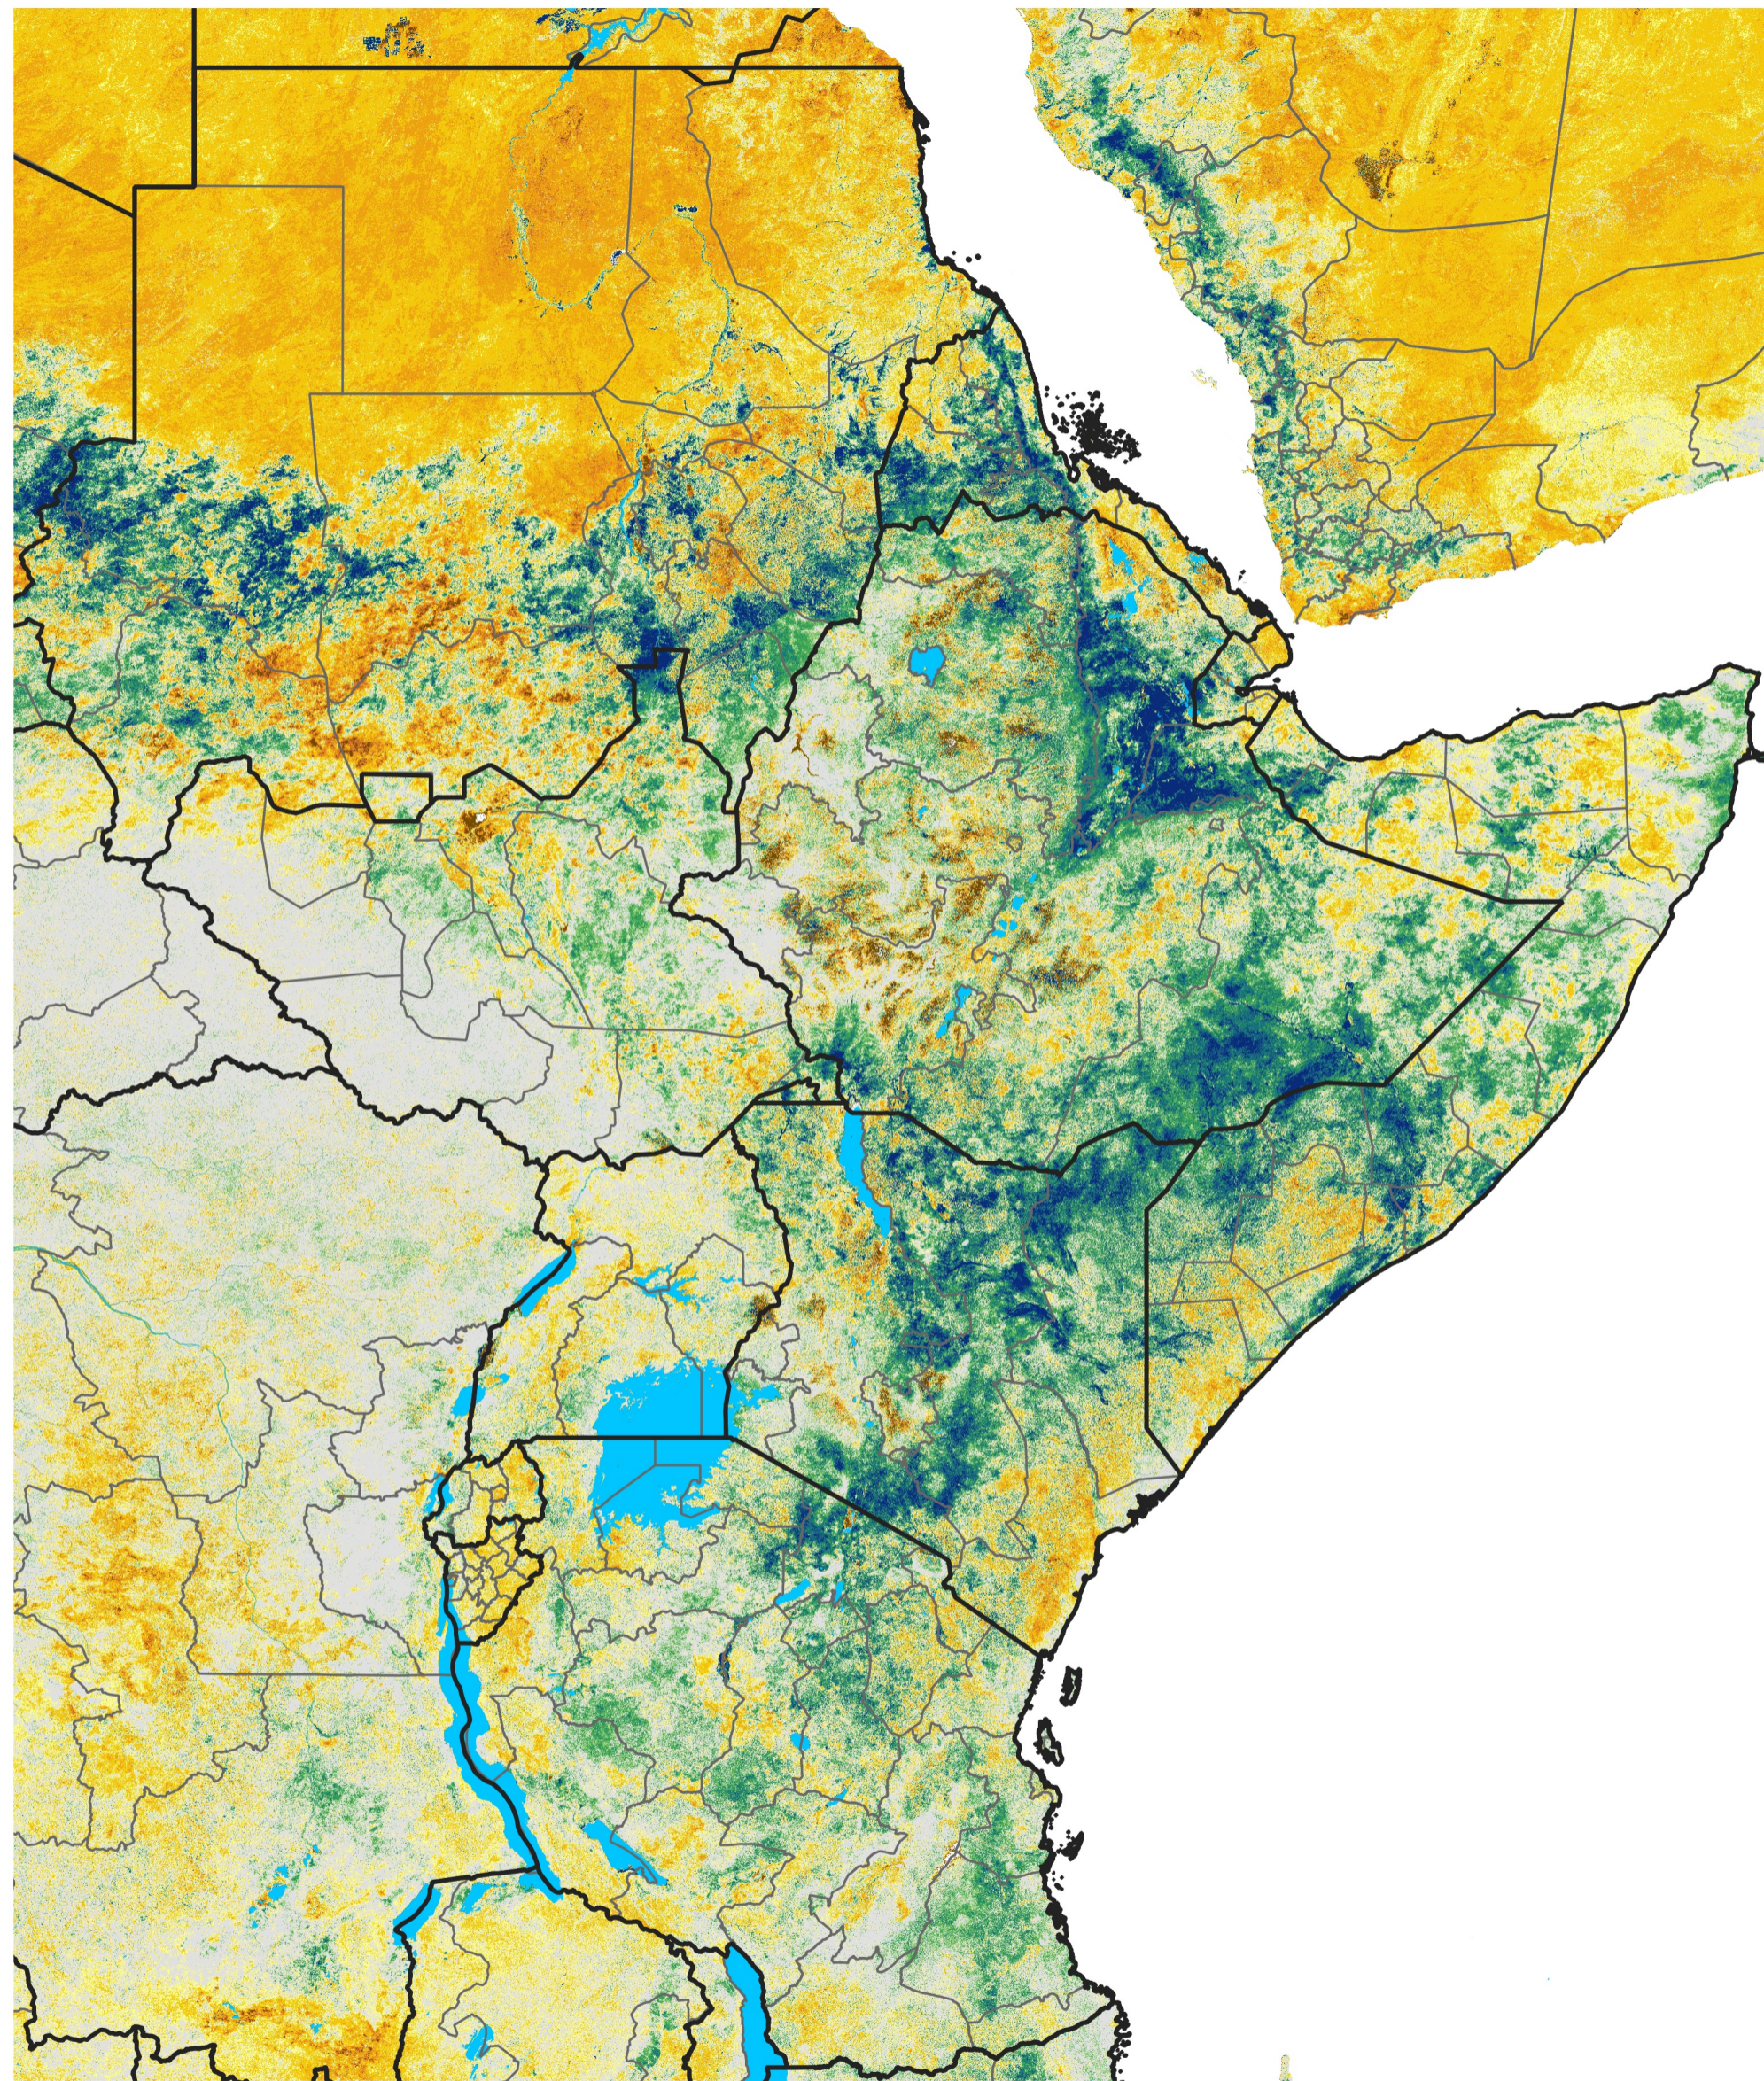

East Africa Percent of Mean NDVI

2024 / Mean (2012 - 2021)

Period 41 / Jul 16 - 25, 2024

Percent of Normal