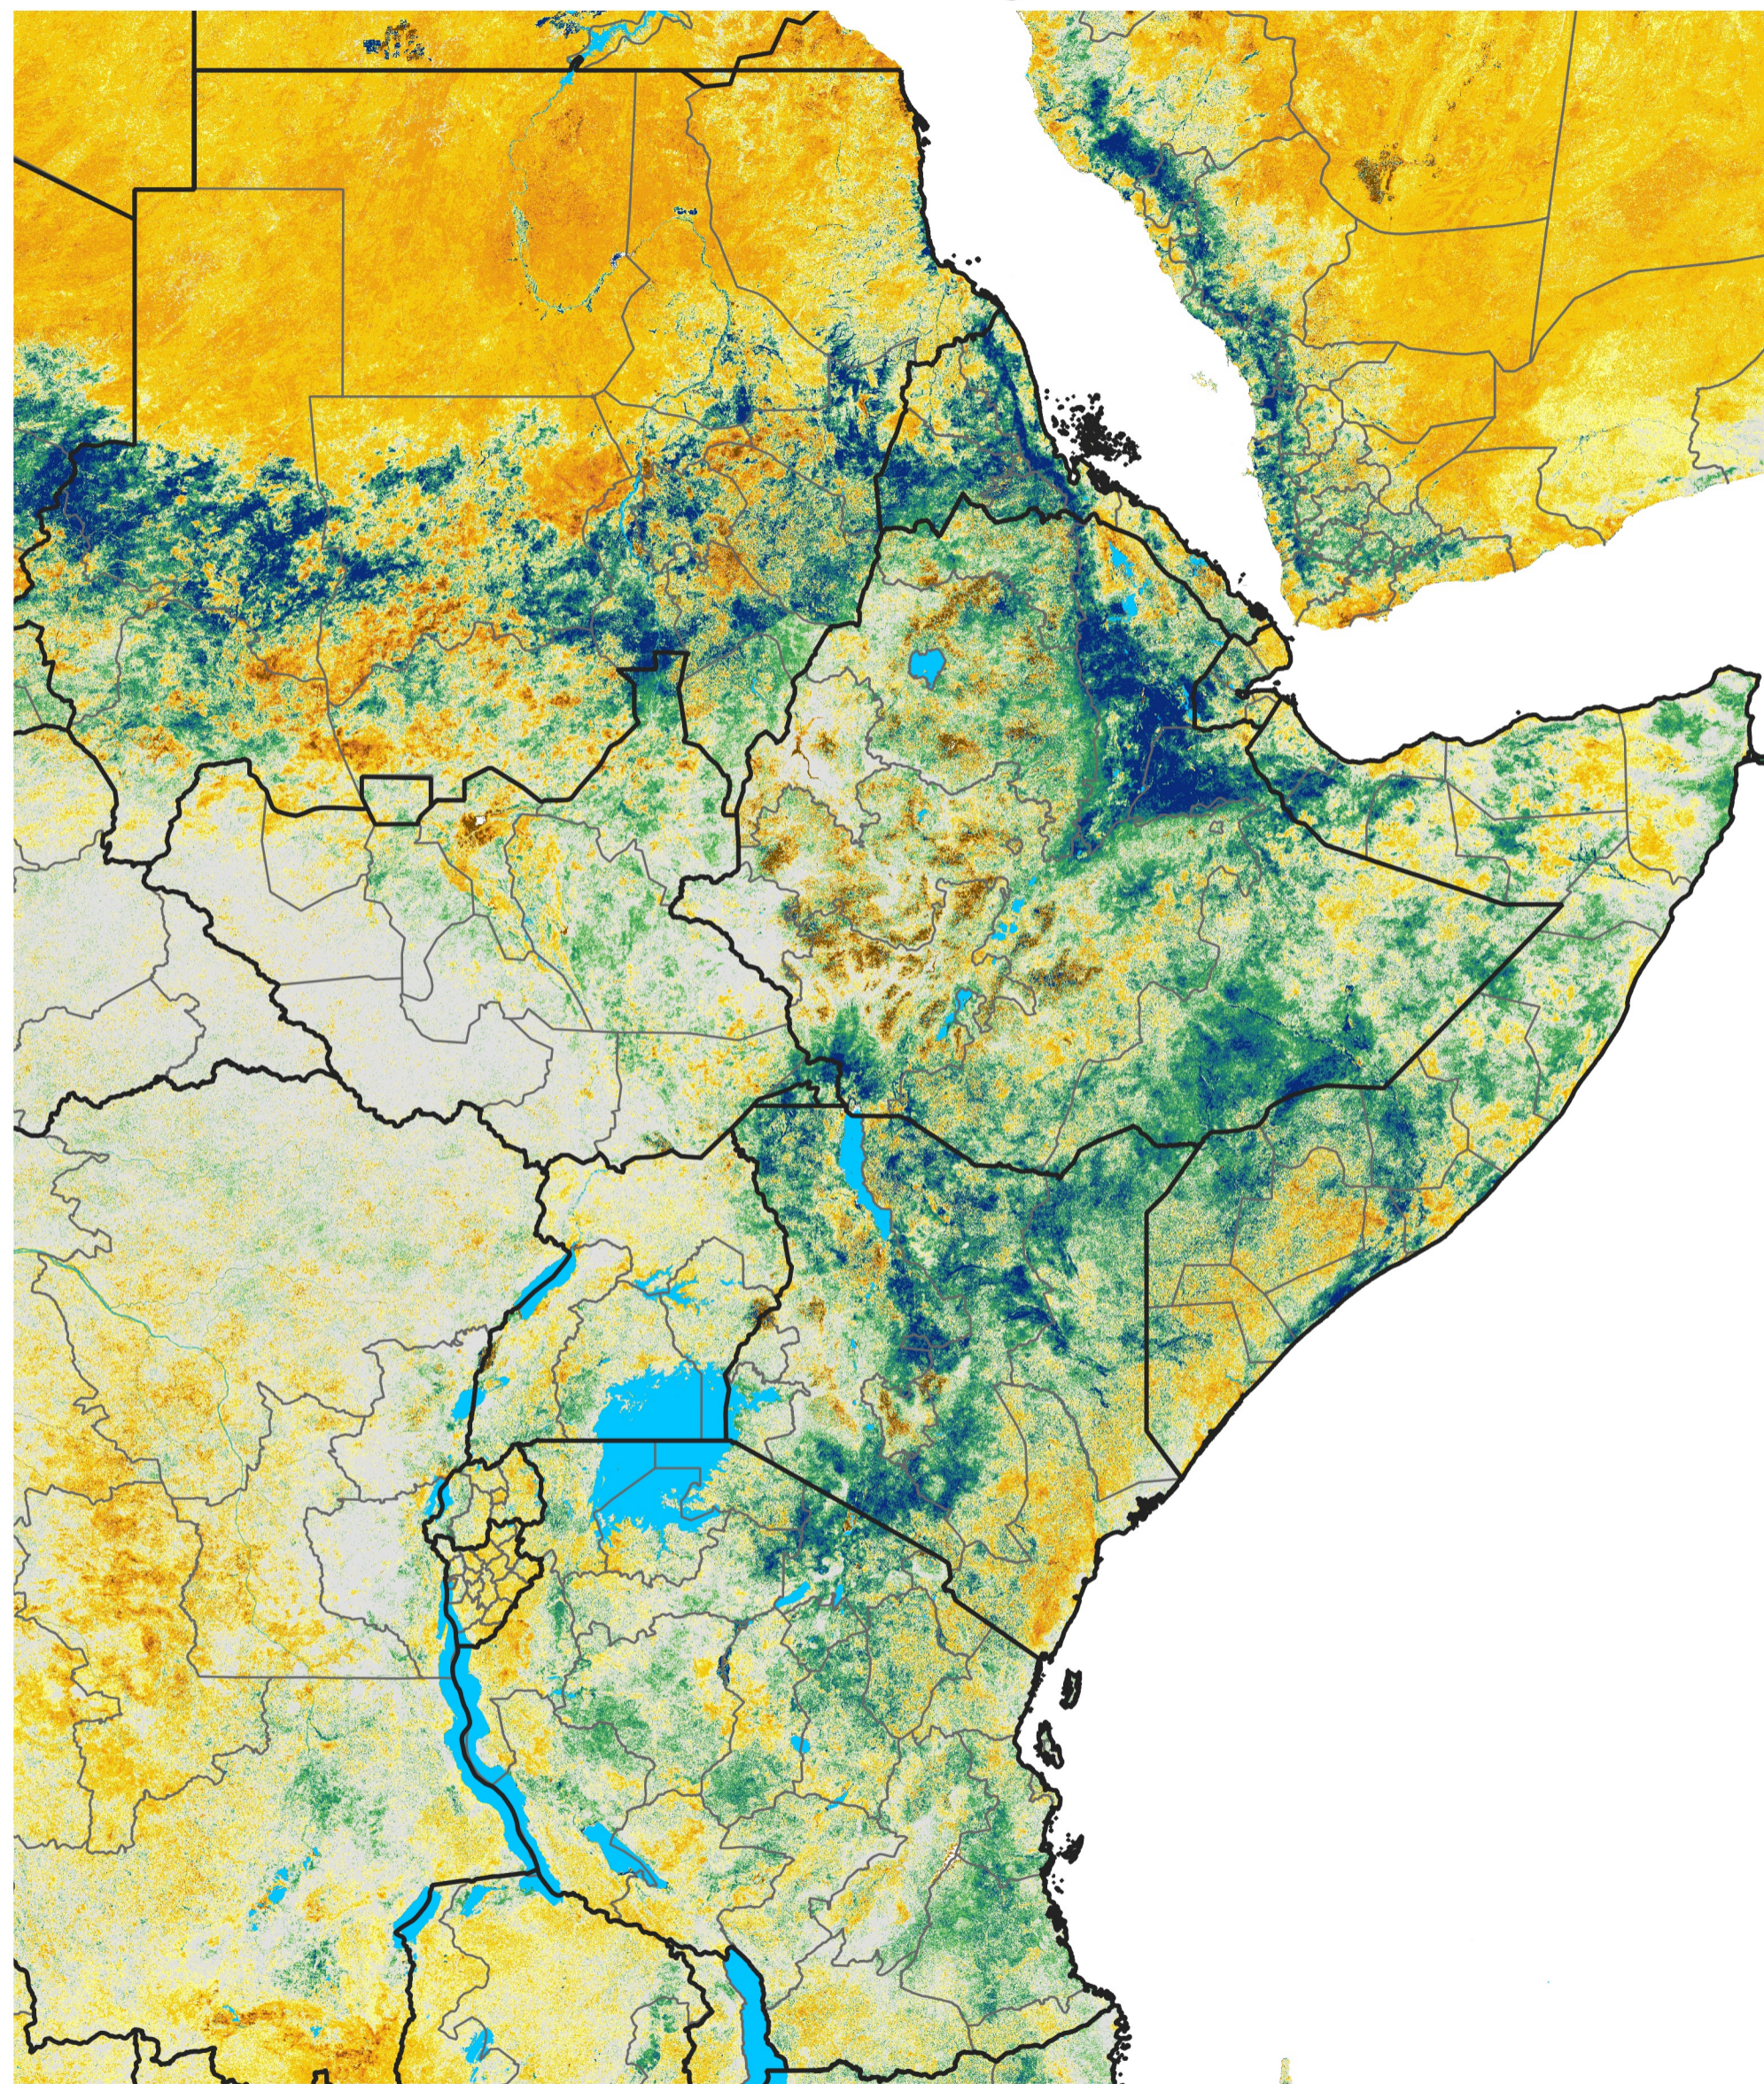

East Africa Percent of Mean NDVI

2024 / Mean (2012 - 2021)

Period 43 / Jul 26 - Aug 05, 2024

Percent of Normal