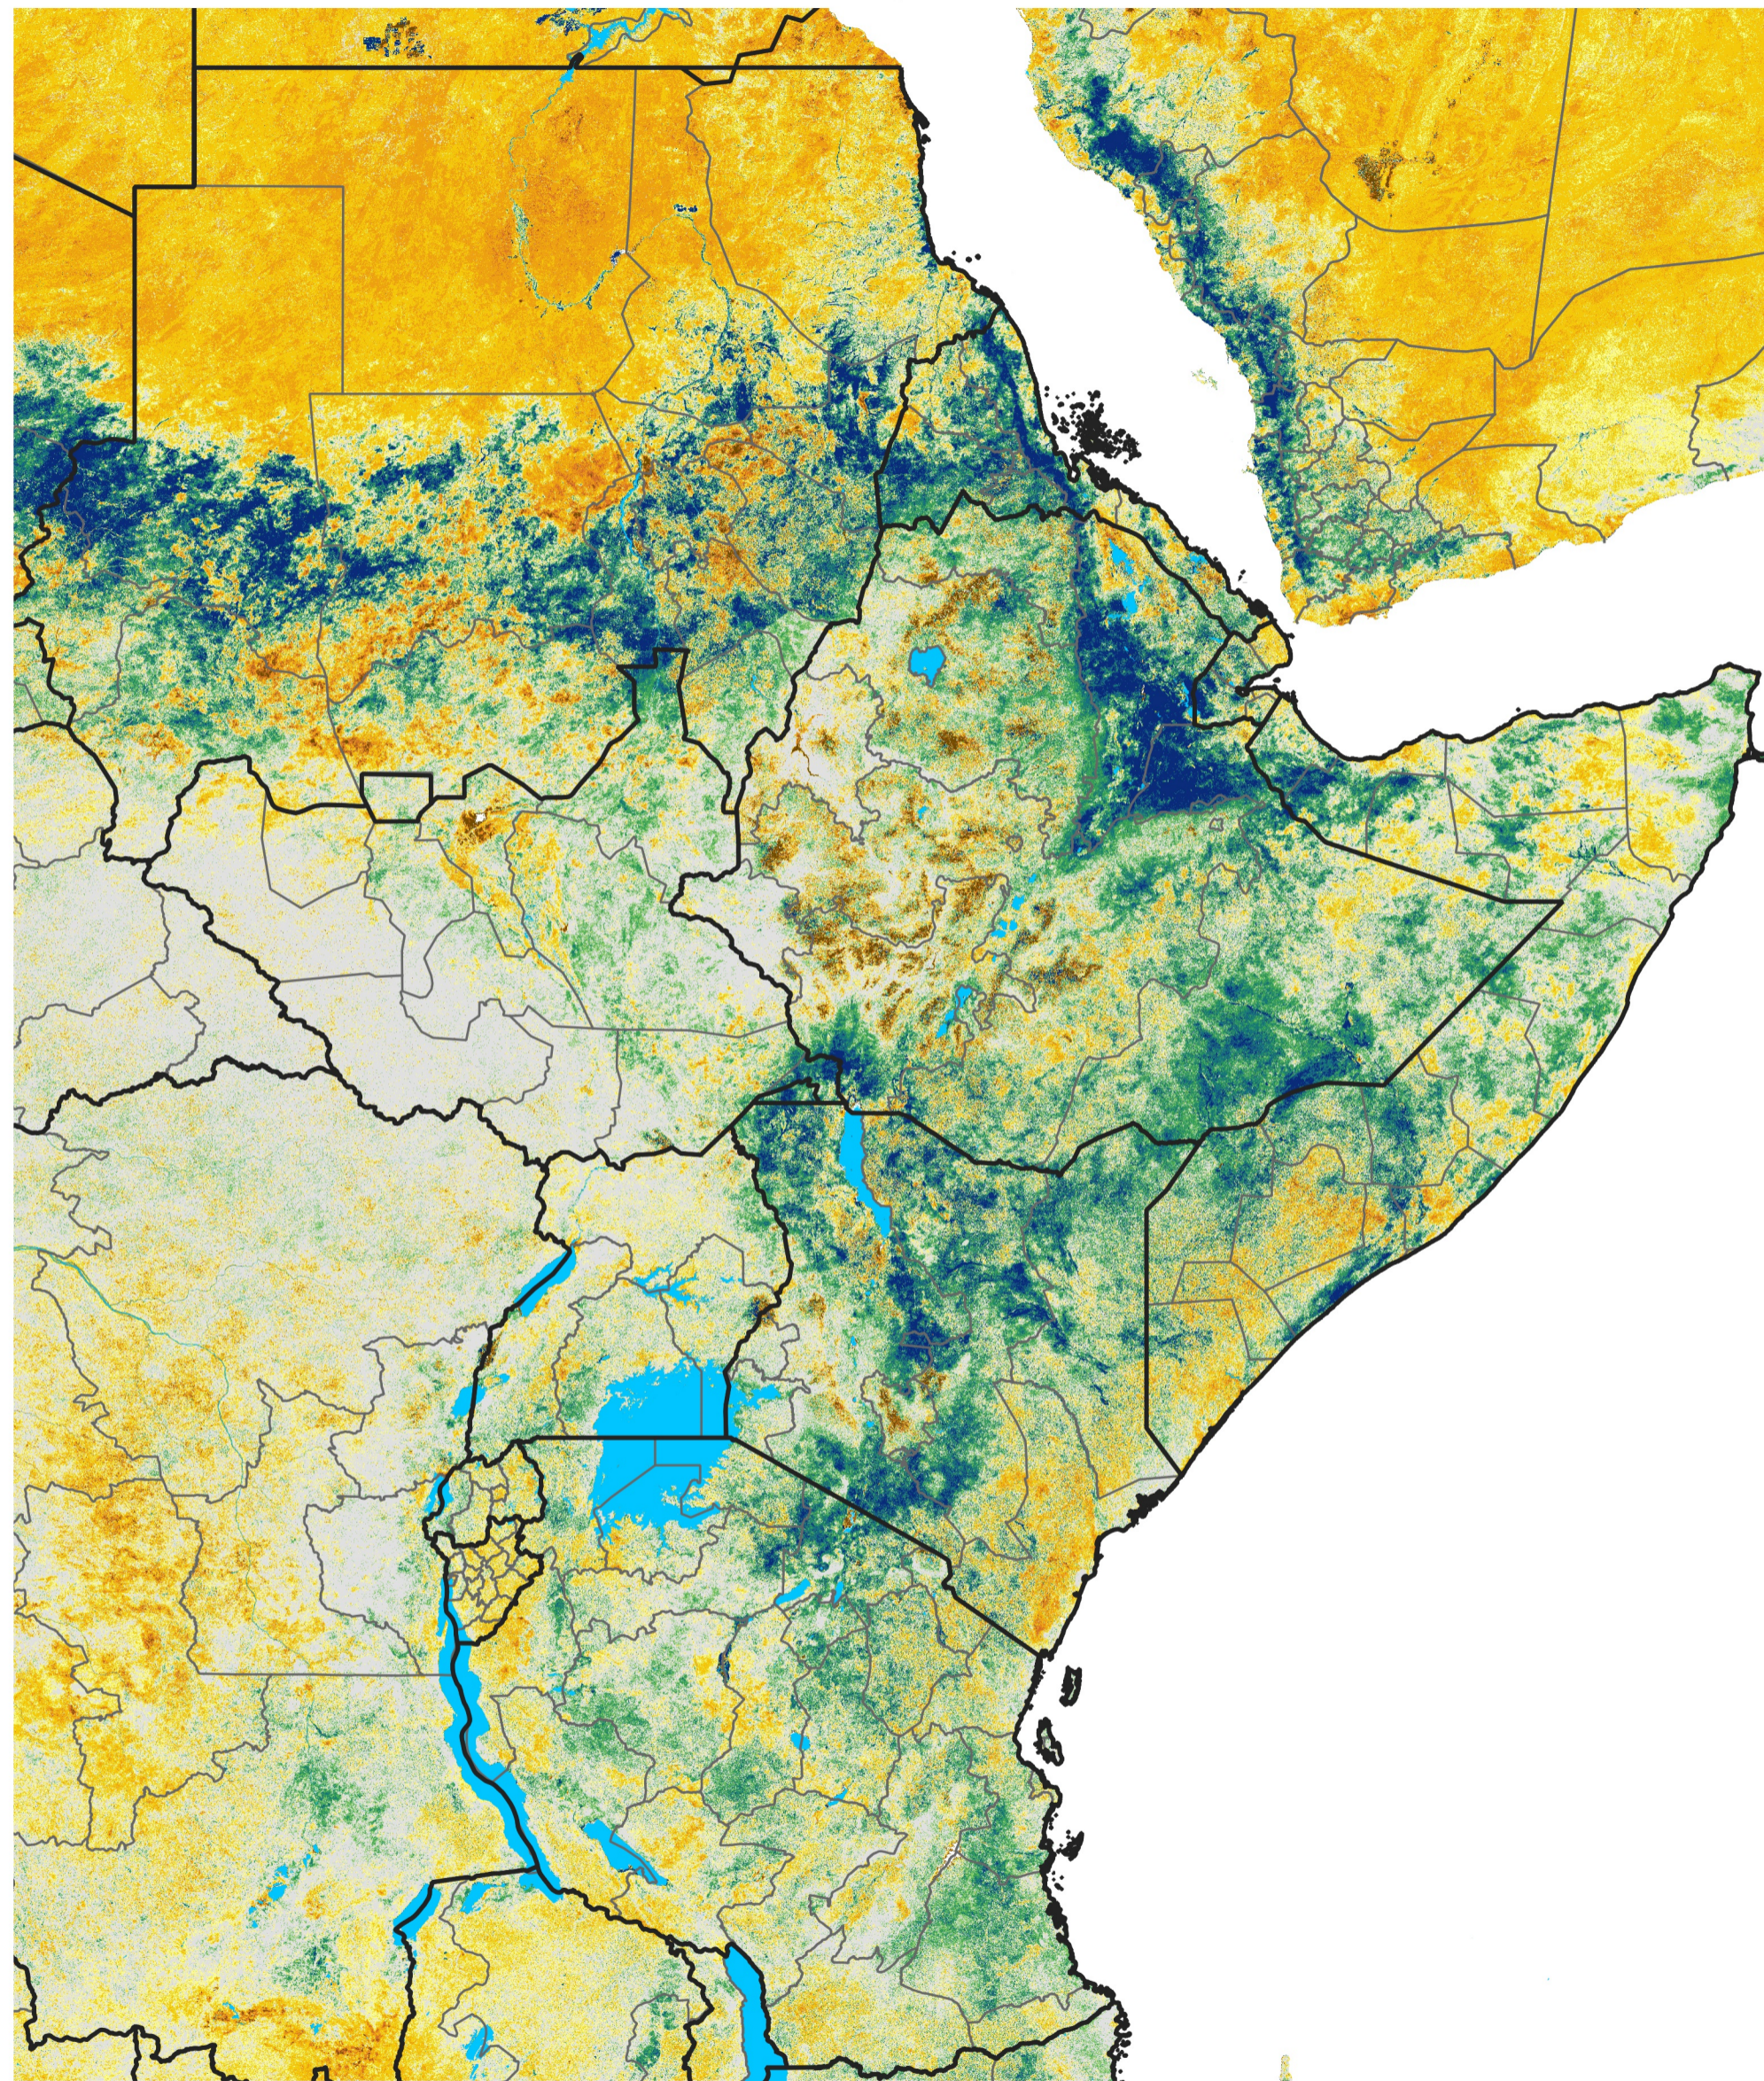

East Africa Percent of Mean NDVI

2024 / Mean (2012 - 2021)

Period 44 / Aug 01 - 10, 2024

Percent of Normal