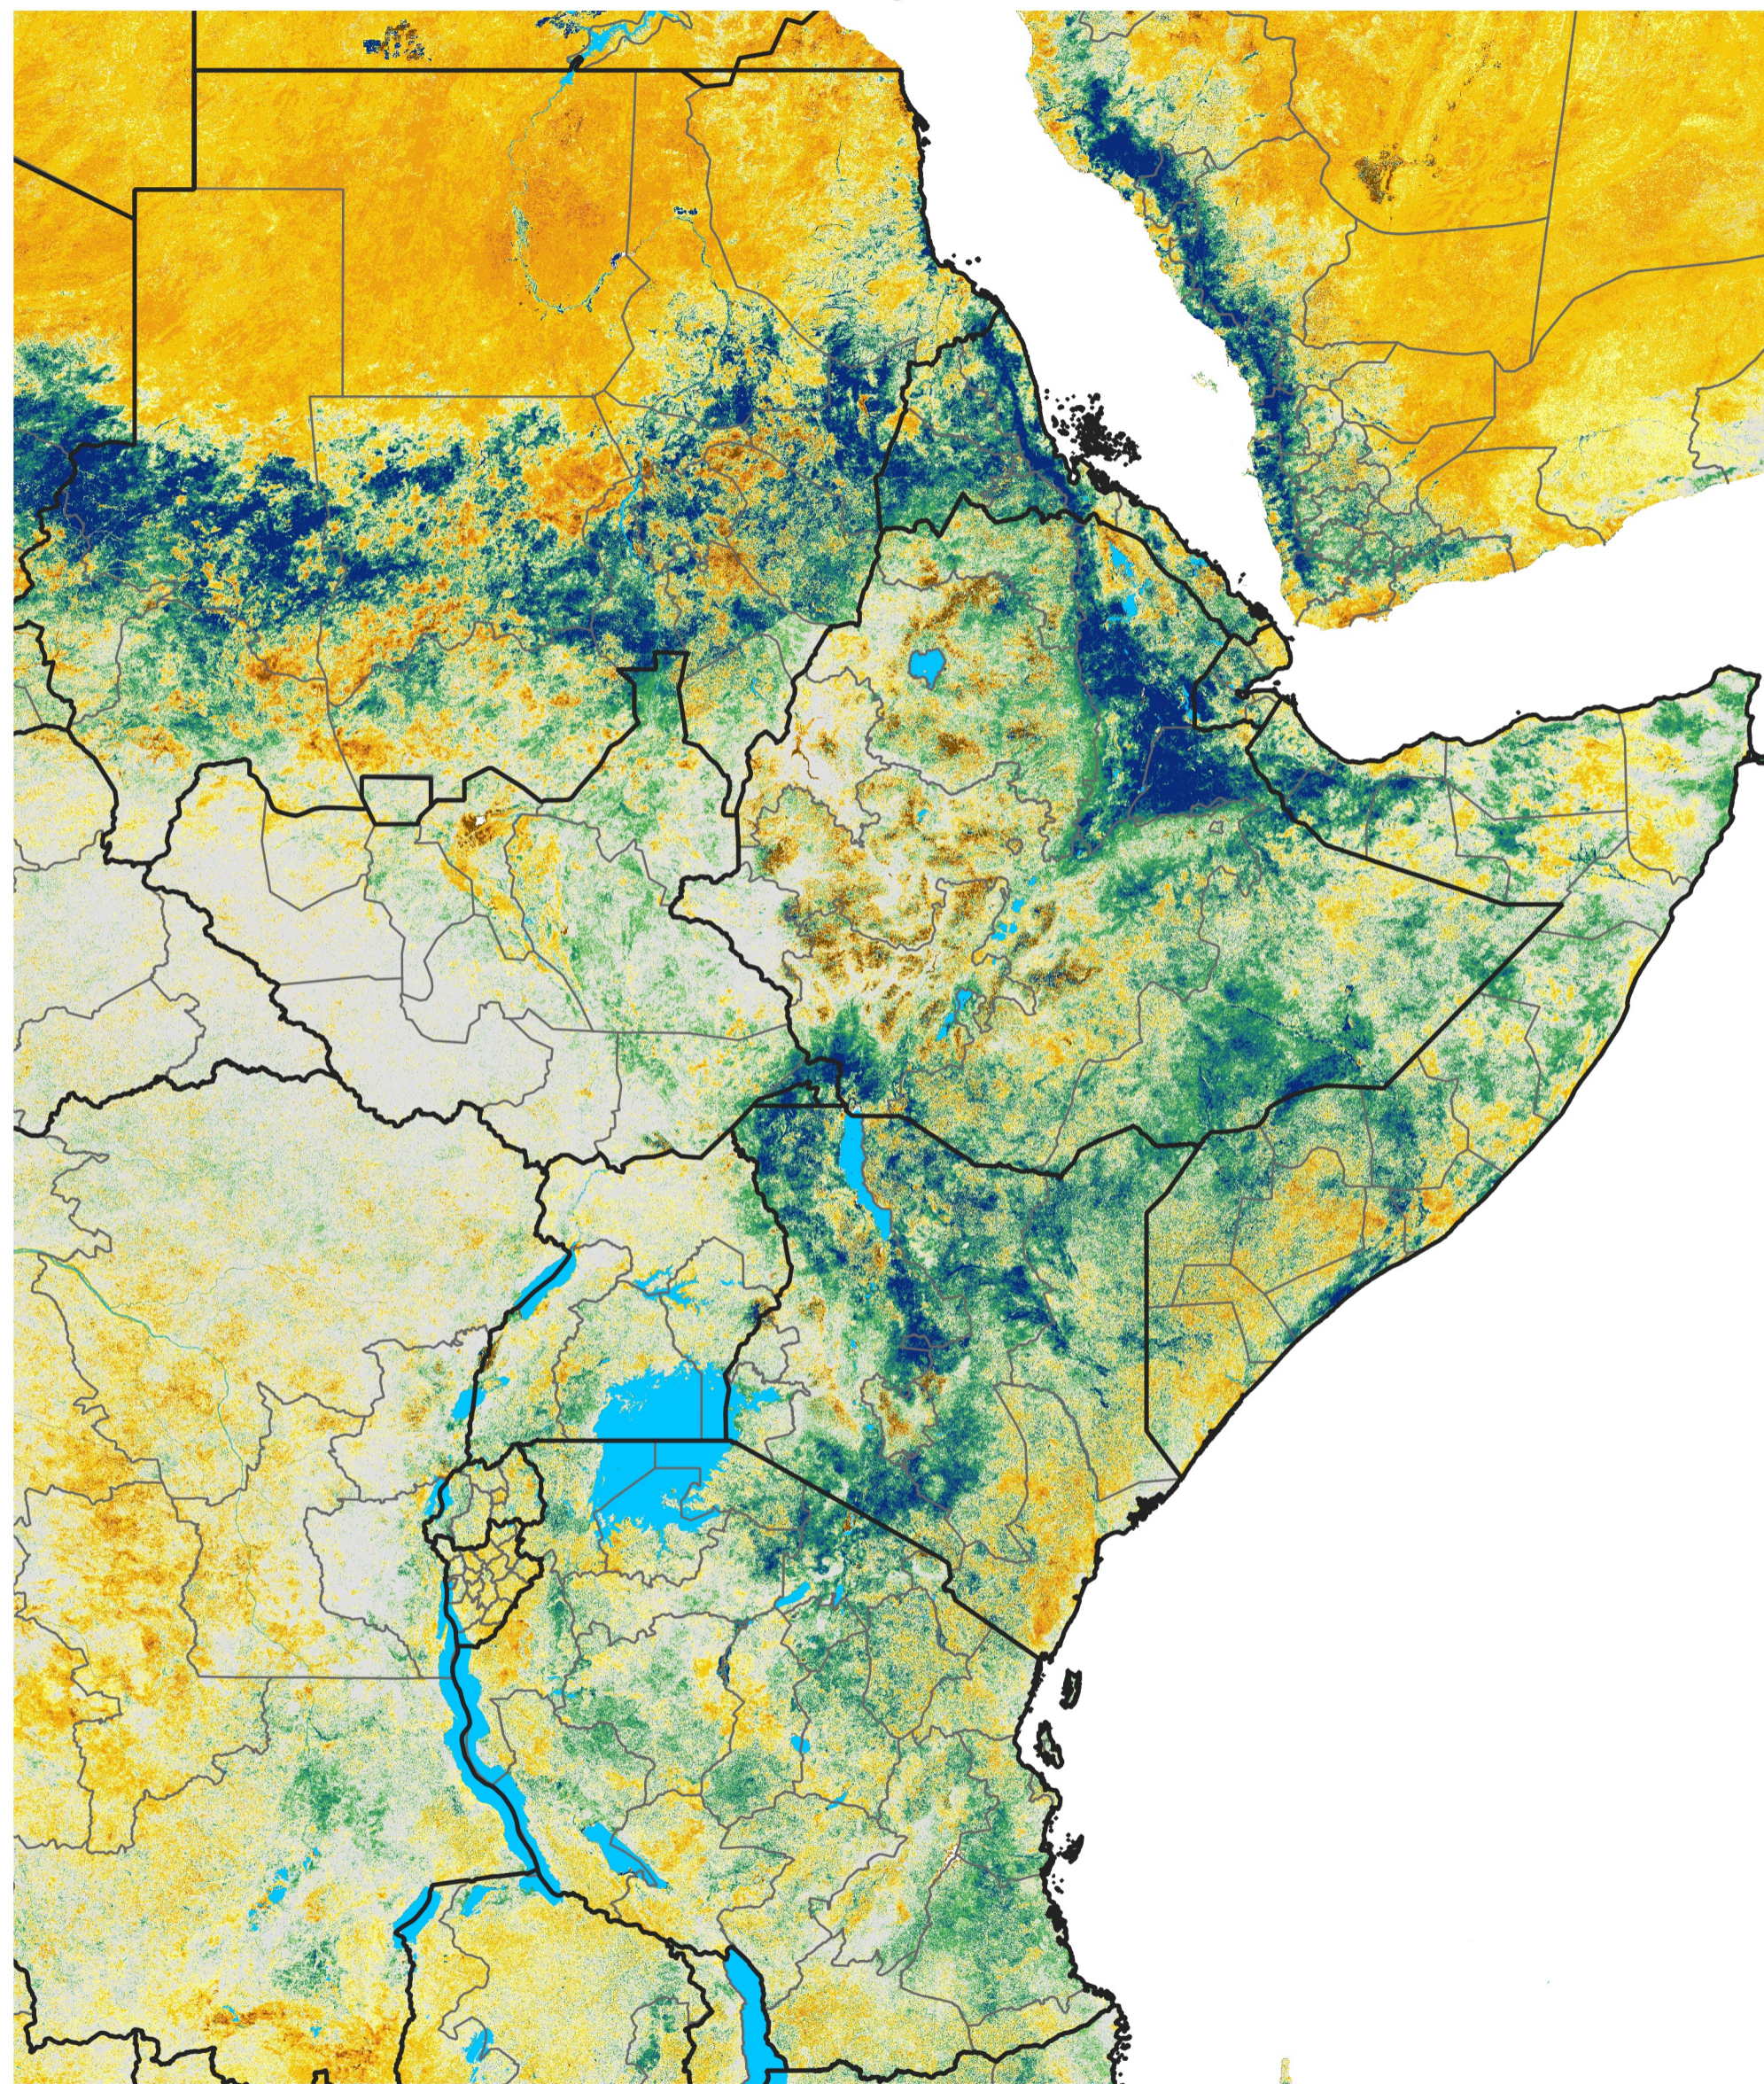

East Africa Percent of Mean NDVI

2024 / Mean (2012 - 2021)
Period 45 / Aug 06 - 15, 2024

Percent of Normal