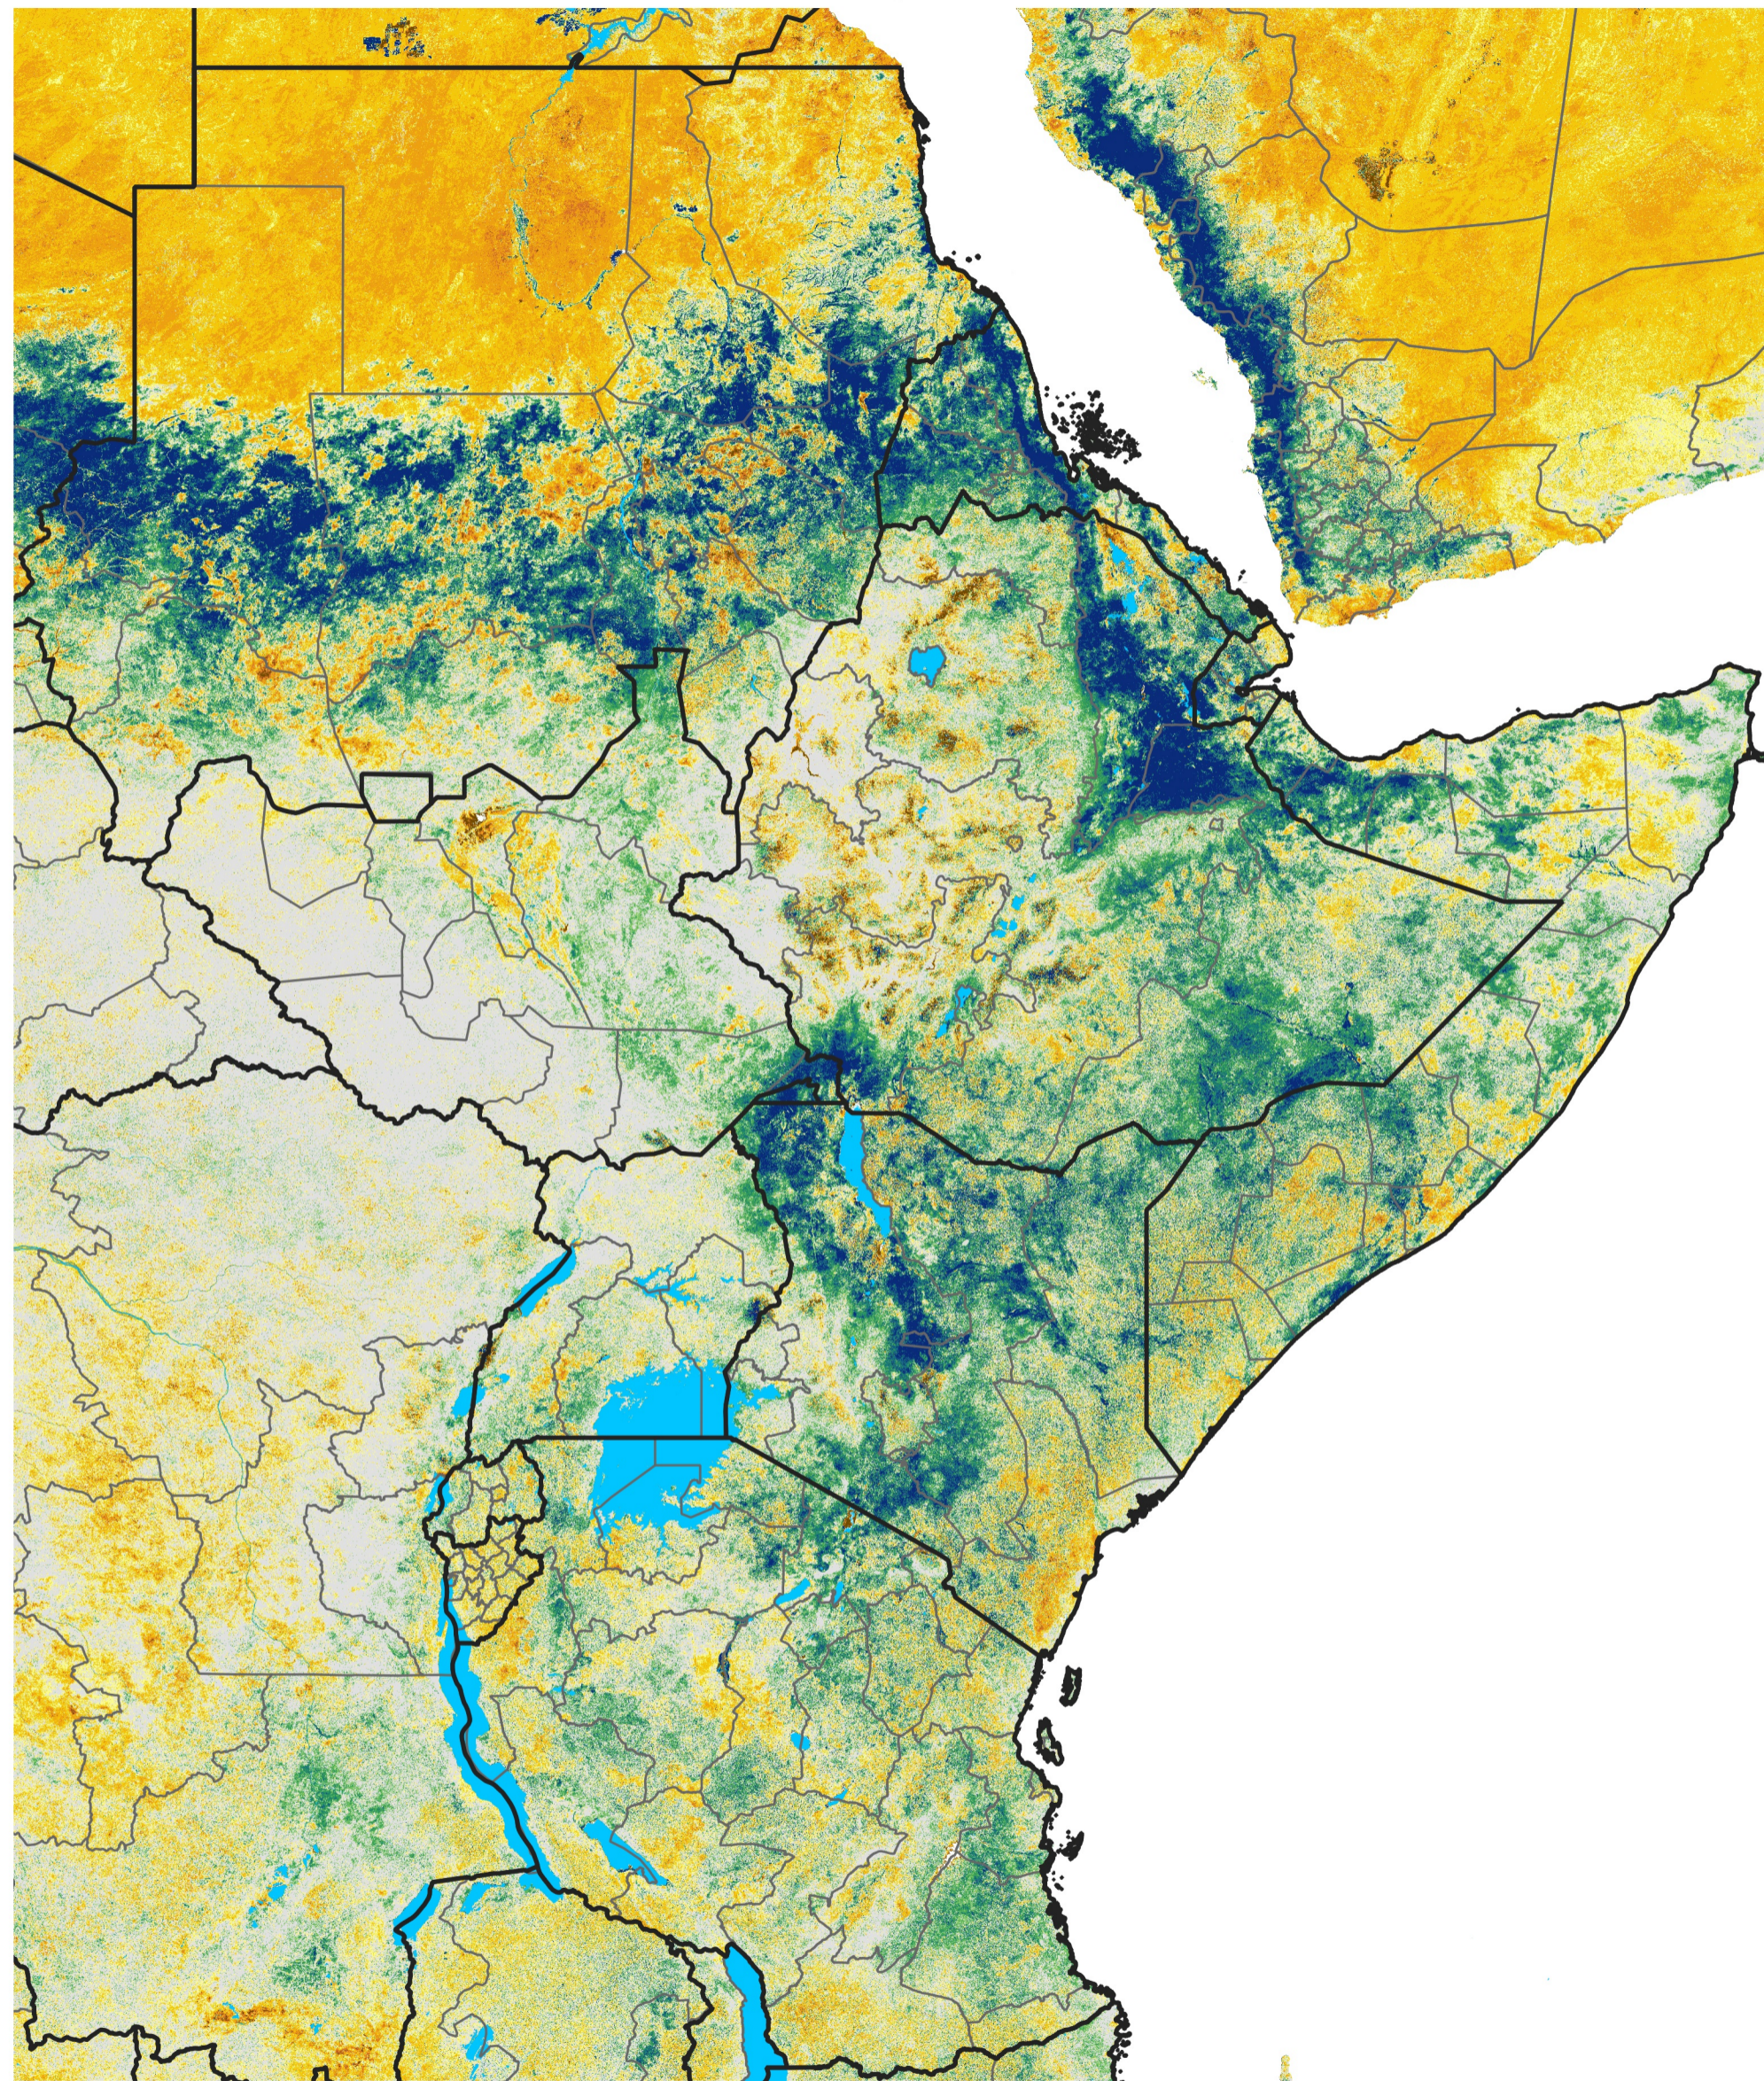

# East Africa Percent of Mean NDVI

2024 / Mean (2012 - 2021)

Period 47 / Aug 16 - 25, 2024

## Percent of Normal