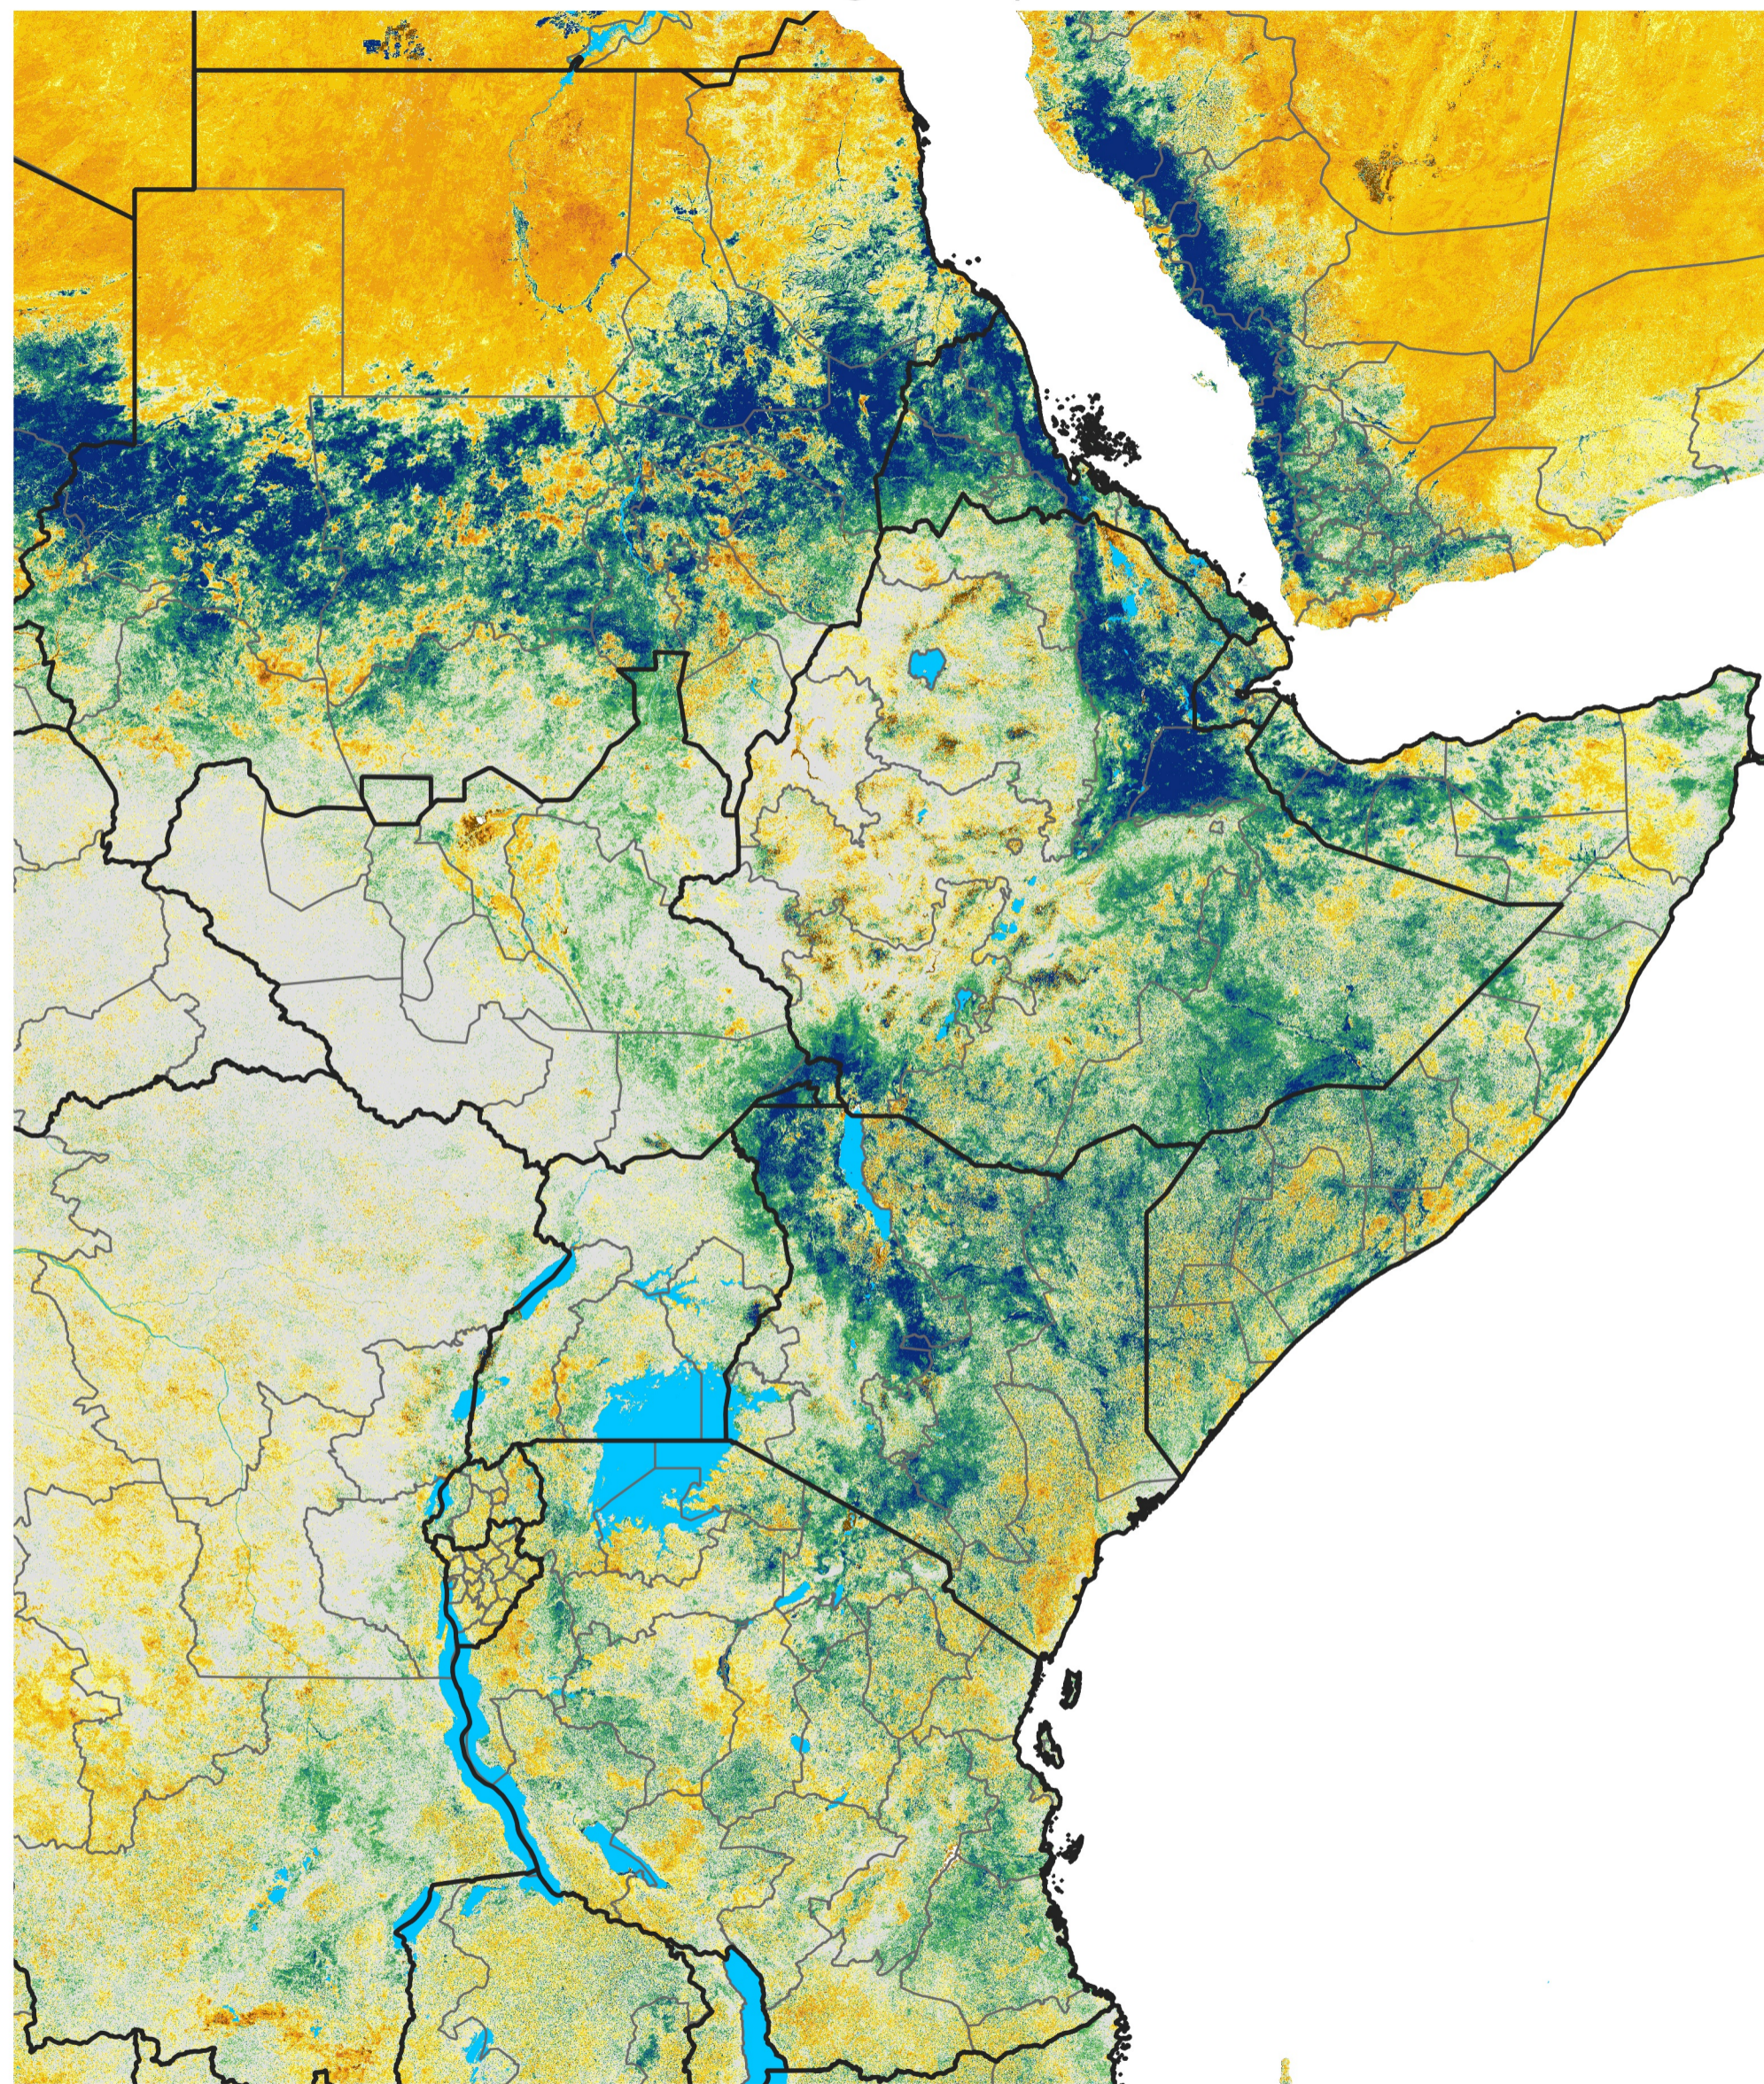

# East Africa Percent of Mean NDVI

2024 / Mean (2012 - 2021)

Period 49 / Aug 26 - Sep 05, 2024

## Percent of Normal