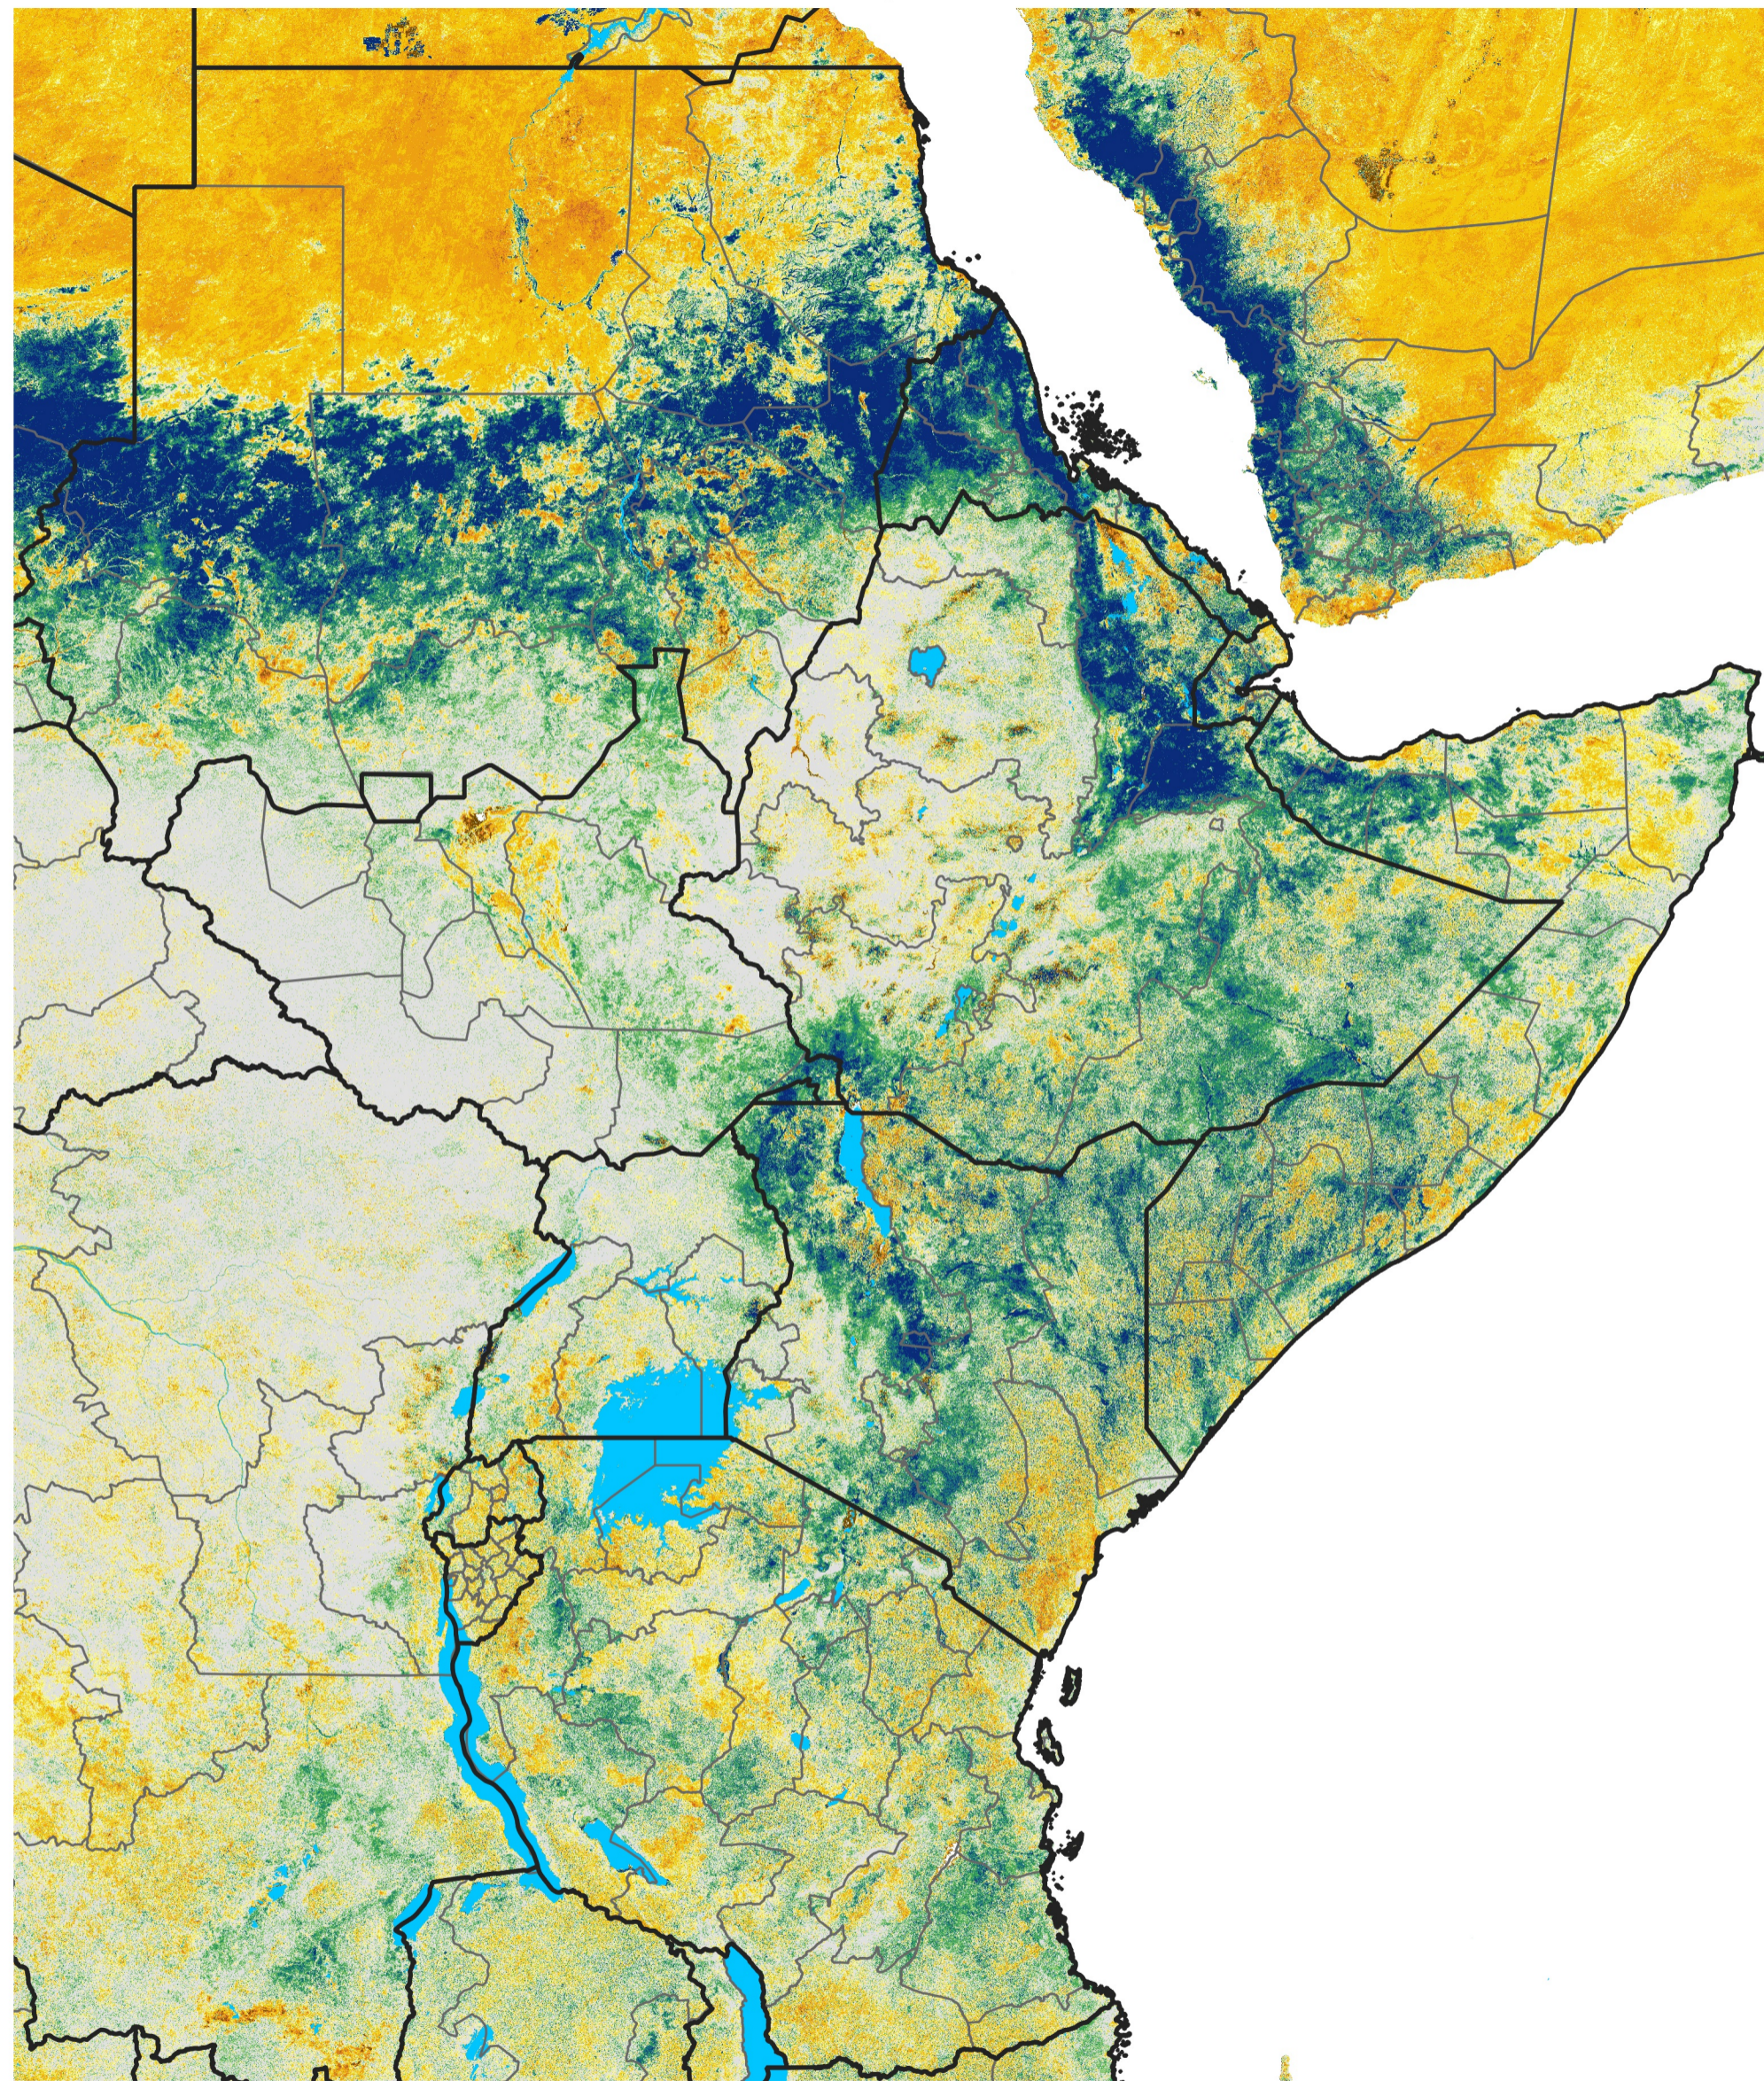

East Africa Percent of Mean NDVI

2024 / Mean (2012 - 2021)

Period 51 / Sep 06 - 15, 2024

Percent of Normal