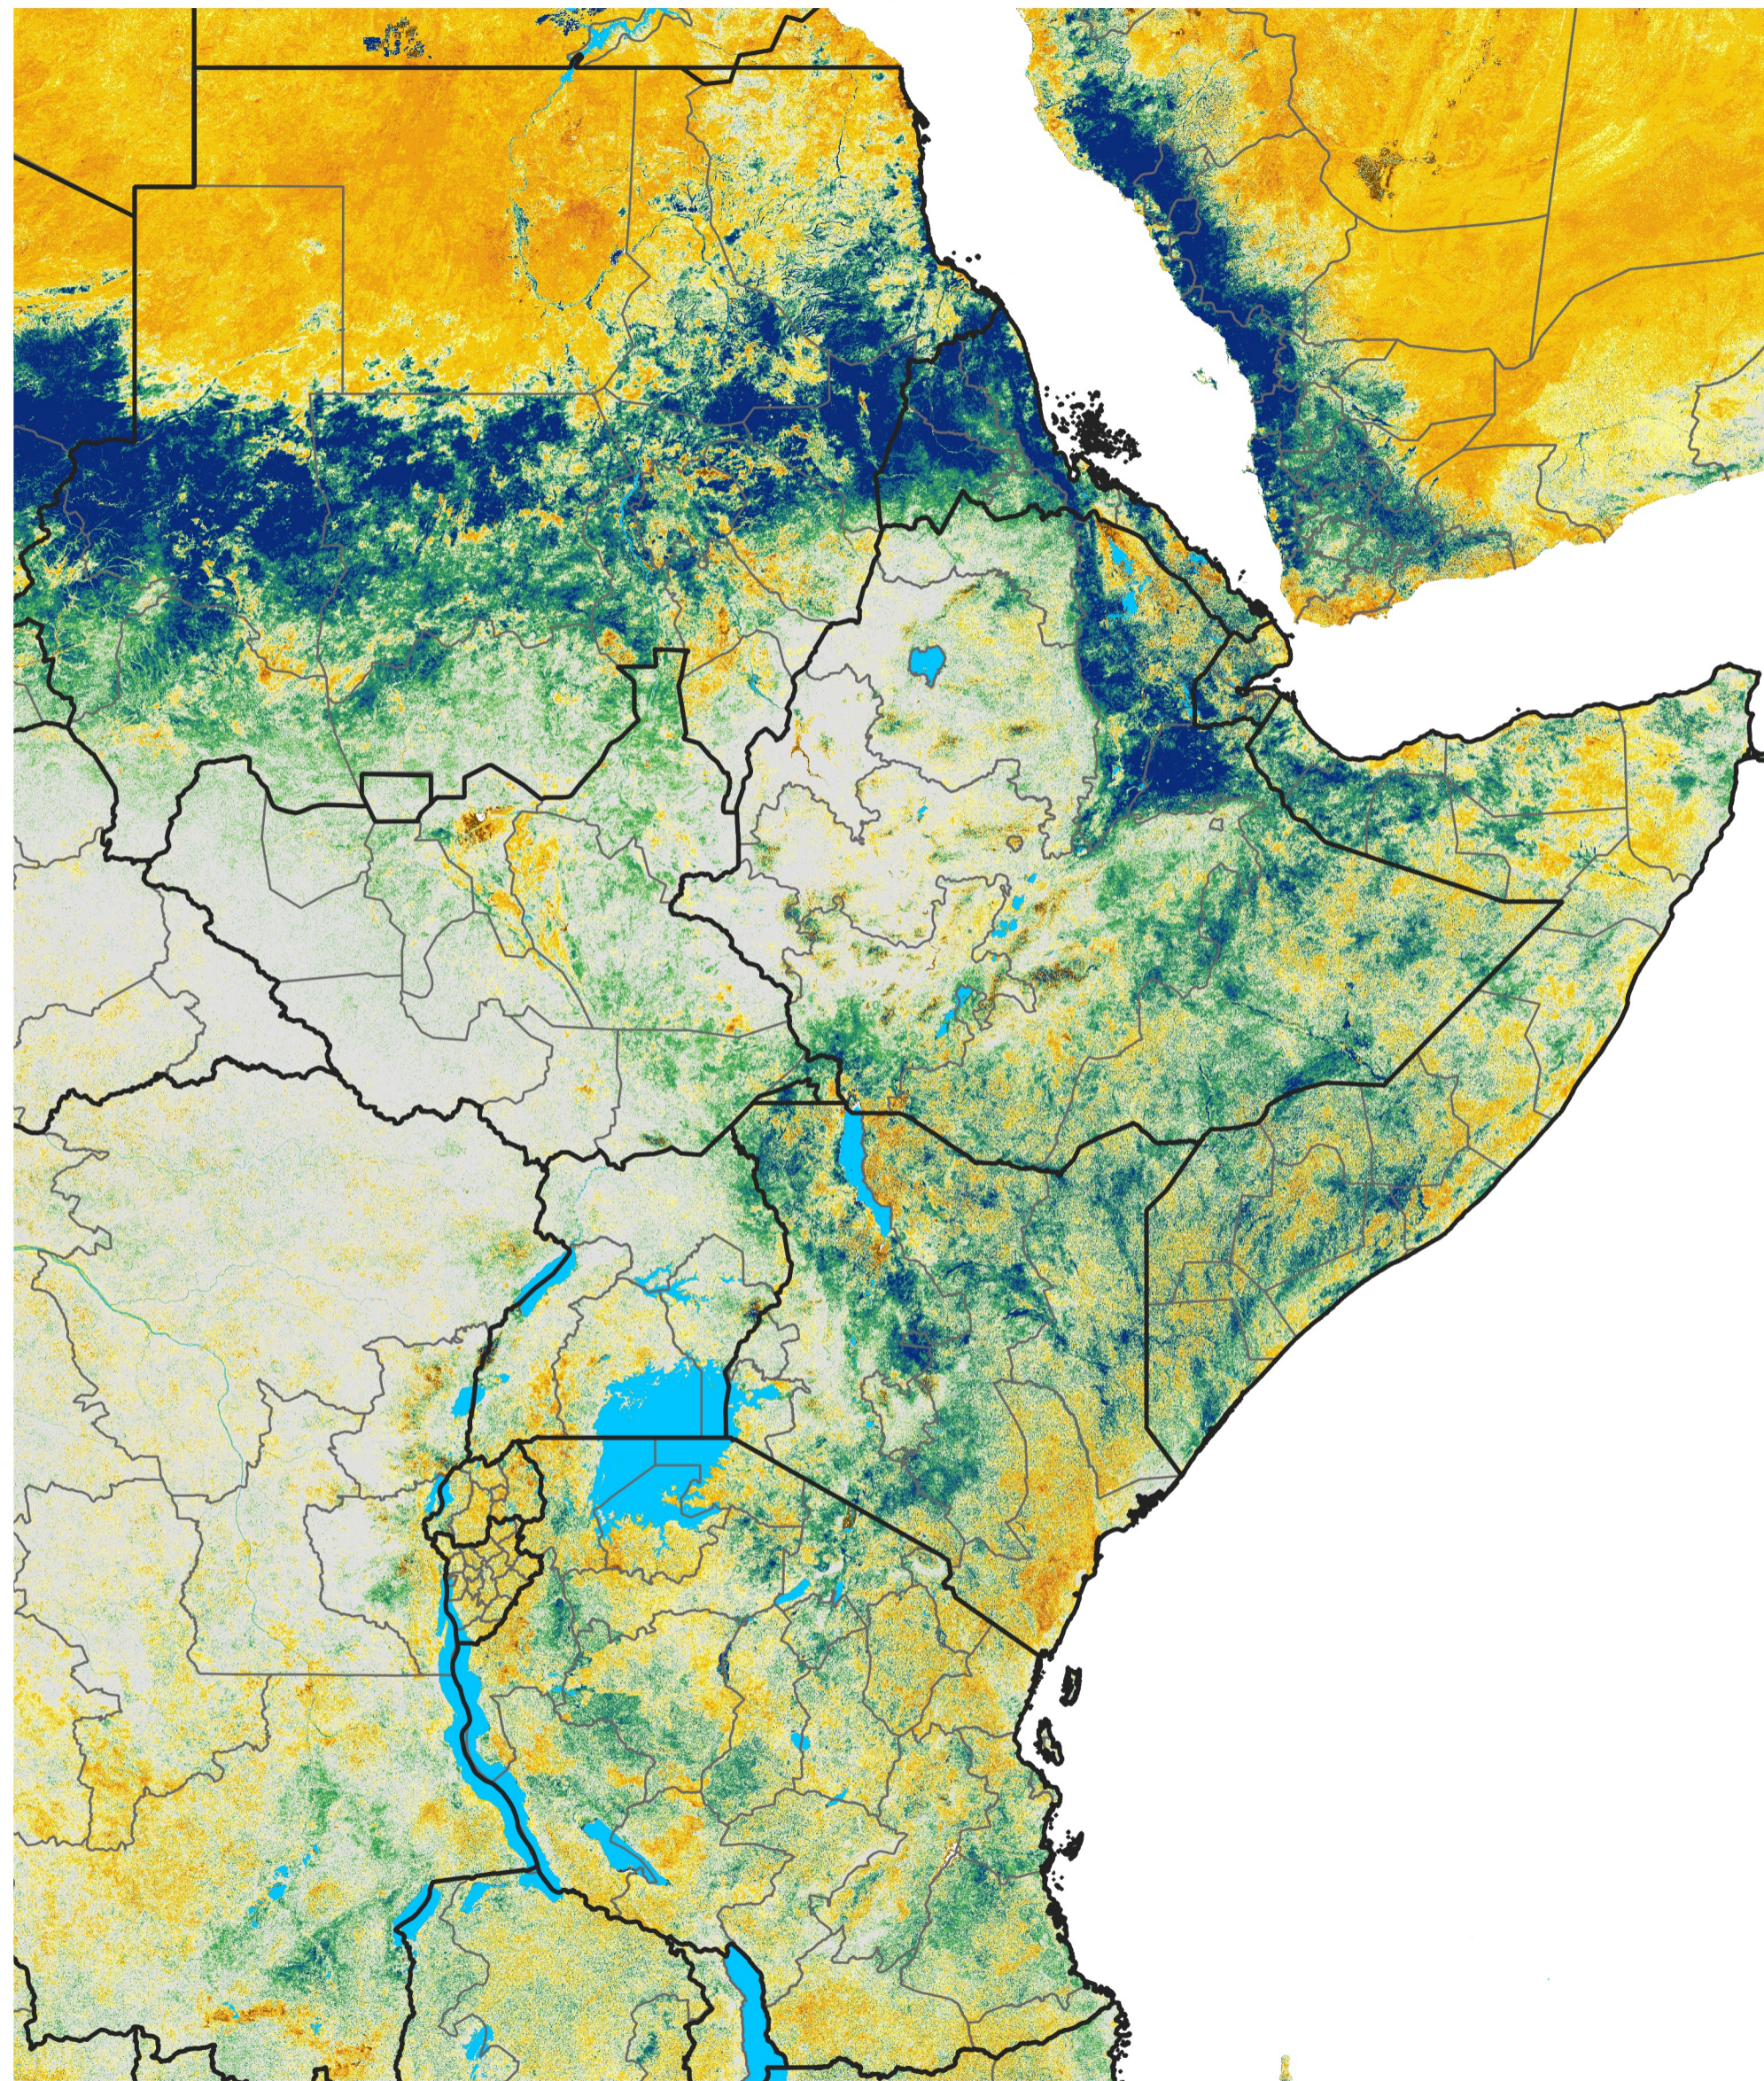

East Africa Percent of Mean NDVI

2024 / Mean (2012 - 2021)
Period 53 / Sep 16 - 25, 2024

Percent of Normal