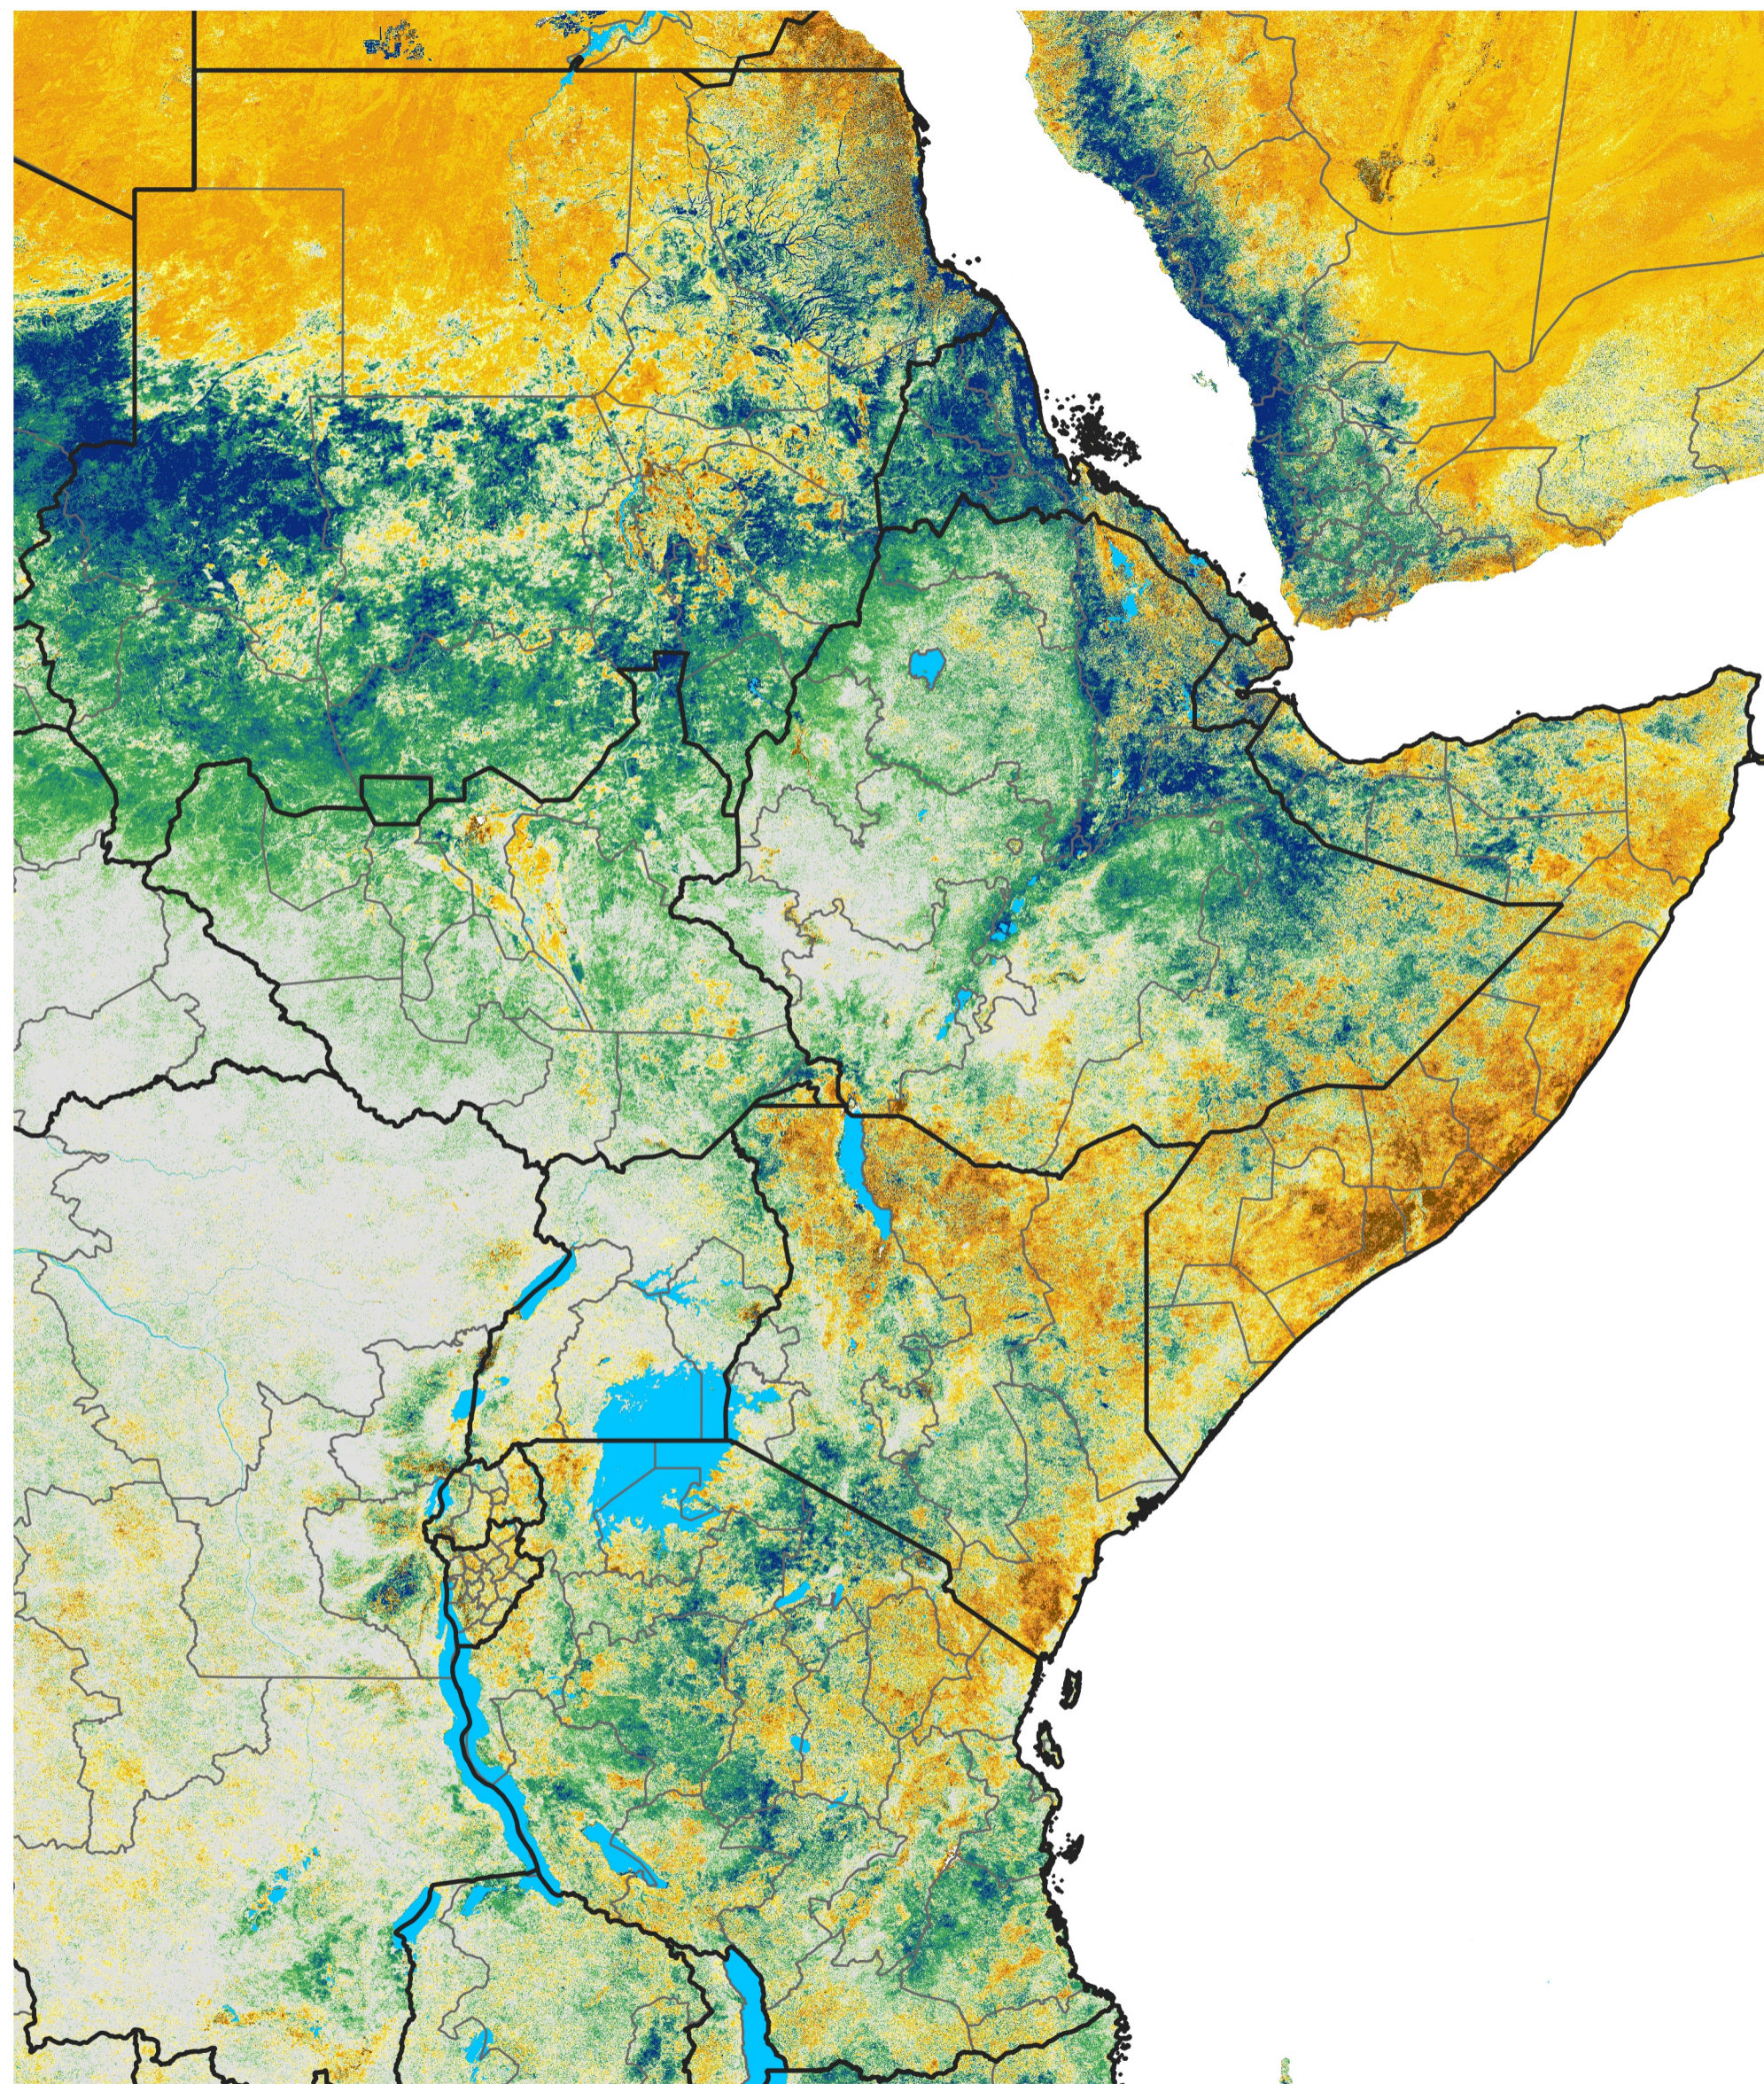

East Africa Percent of Mean NDVI

2024 / Mean (2012 - 2021)
Period 63 / Nov 06 - 15, 2024

Percent of Normal