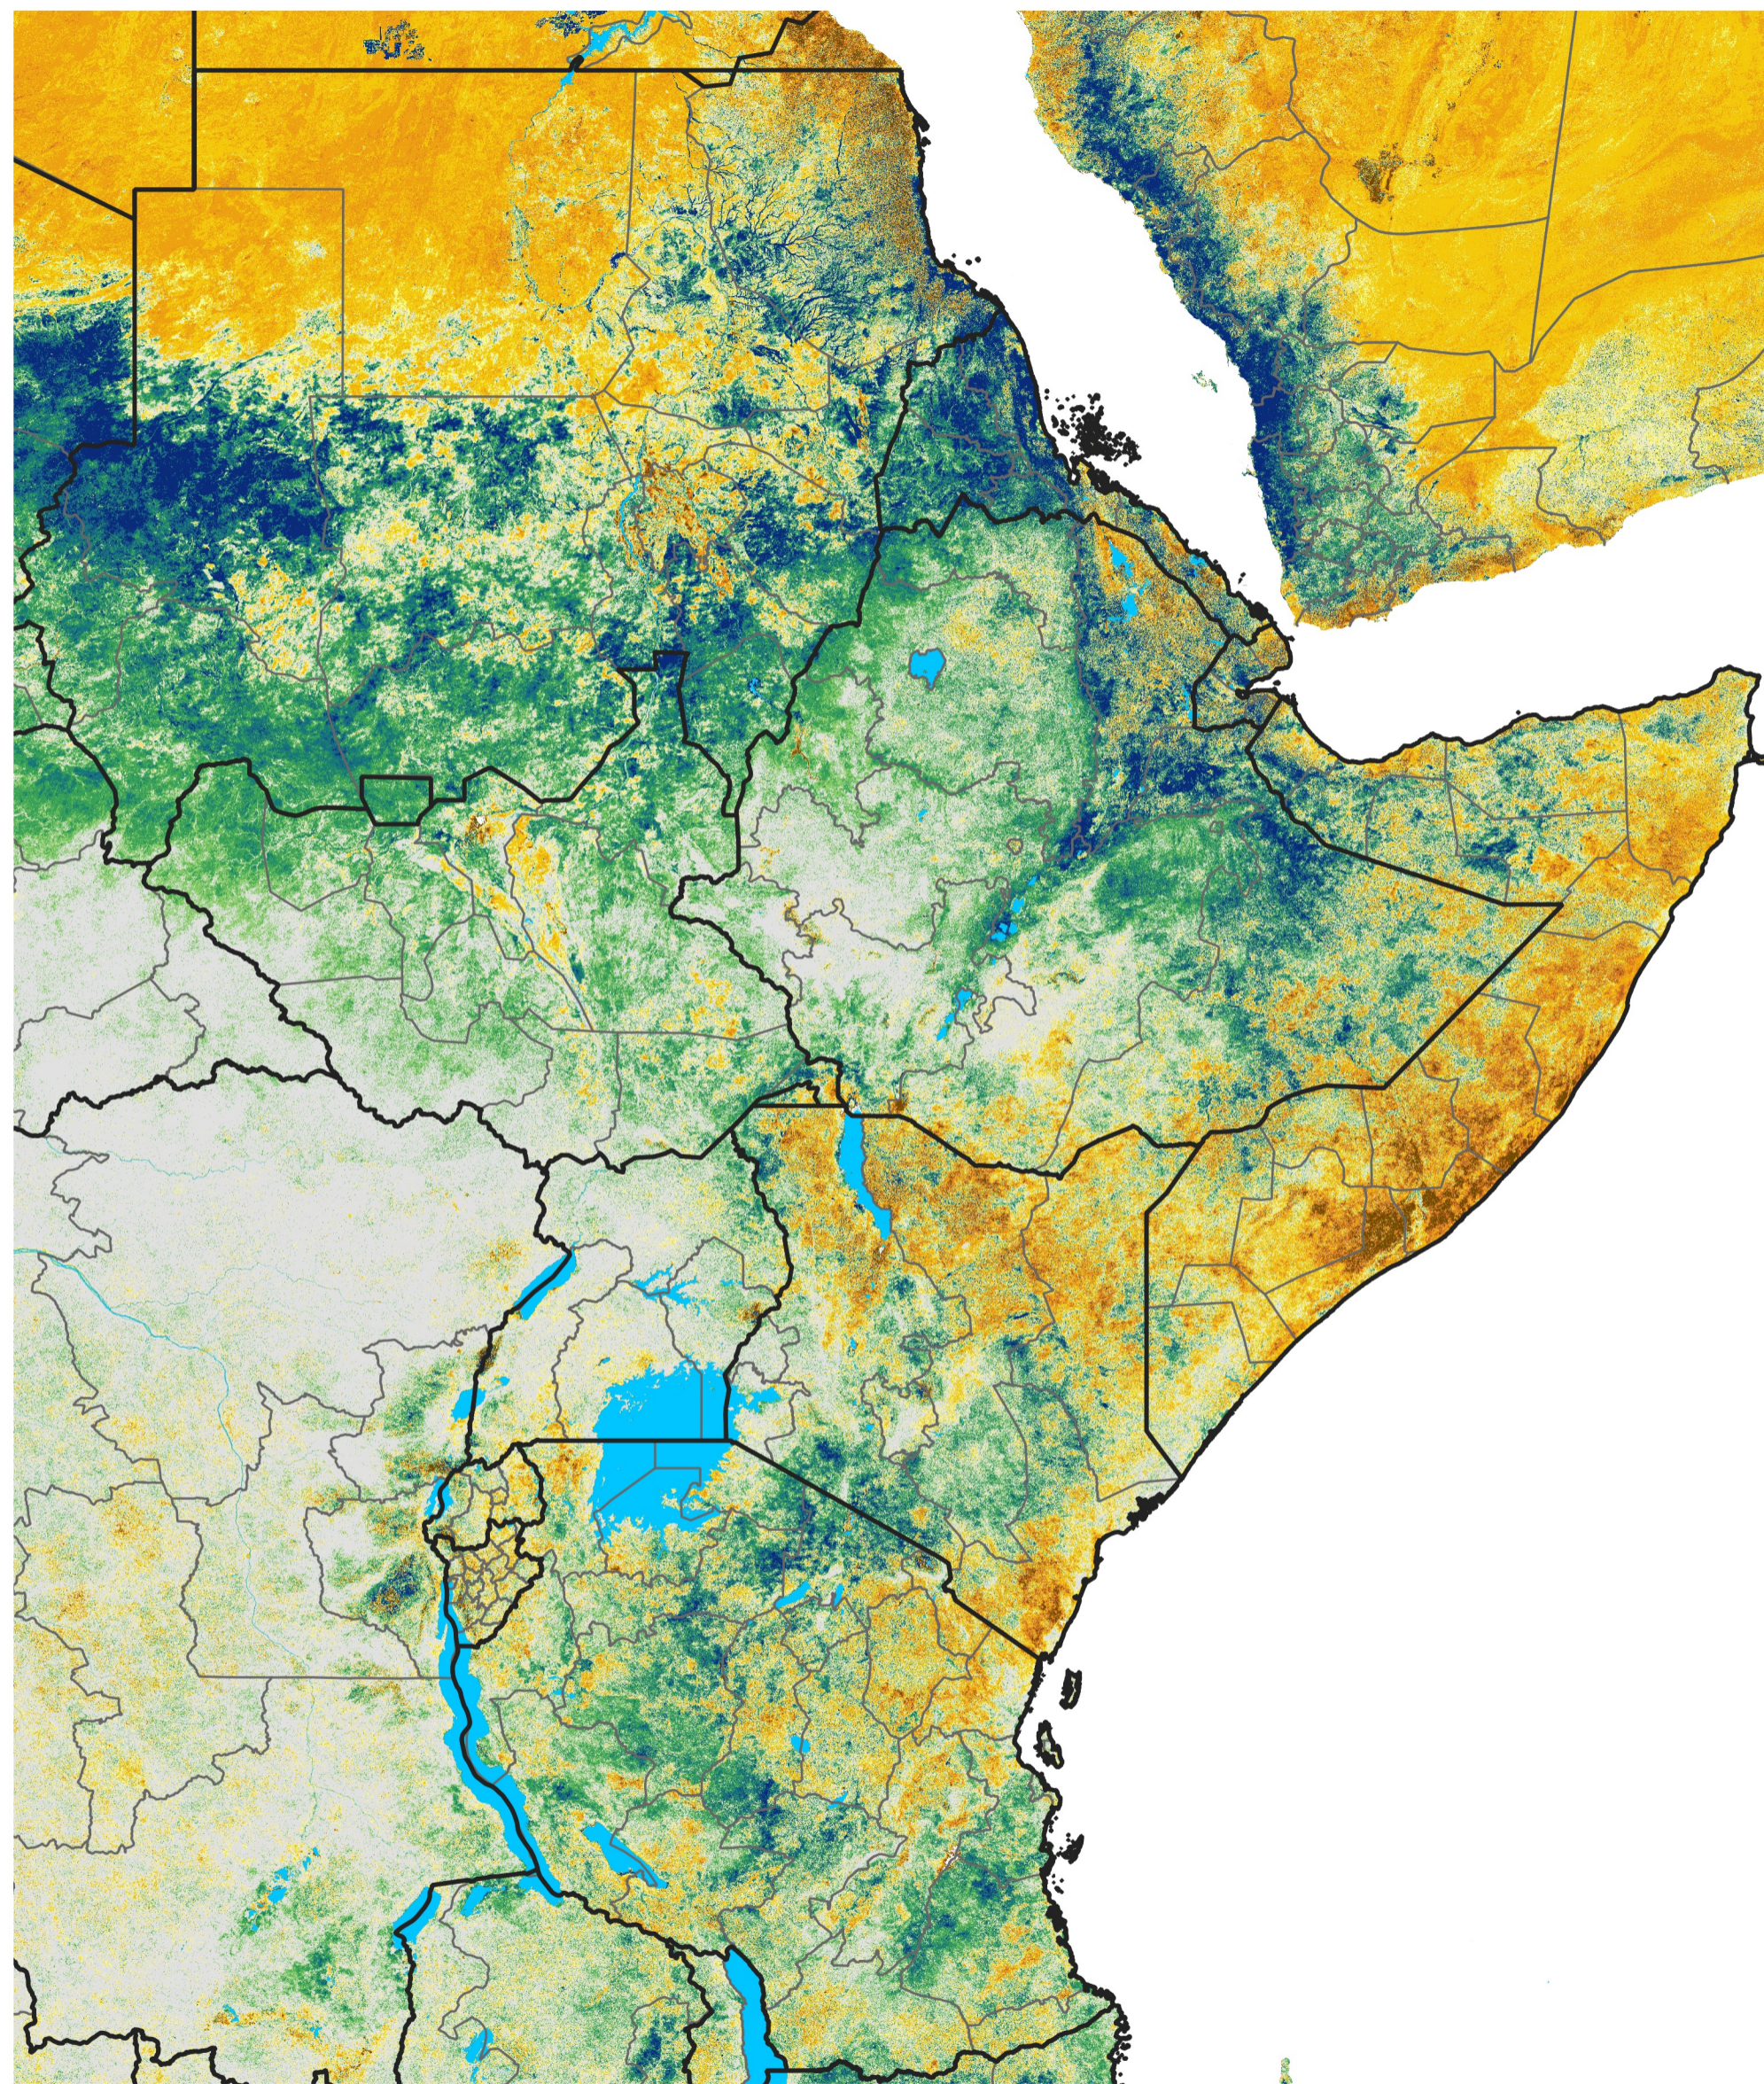

# East Africa Percent of Mean NDVI

2024 / Mean (2012 - 2021)

Period 64 / Nov 11 - 20, 2024

## Percent of Normal