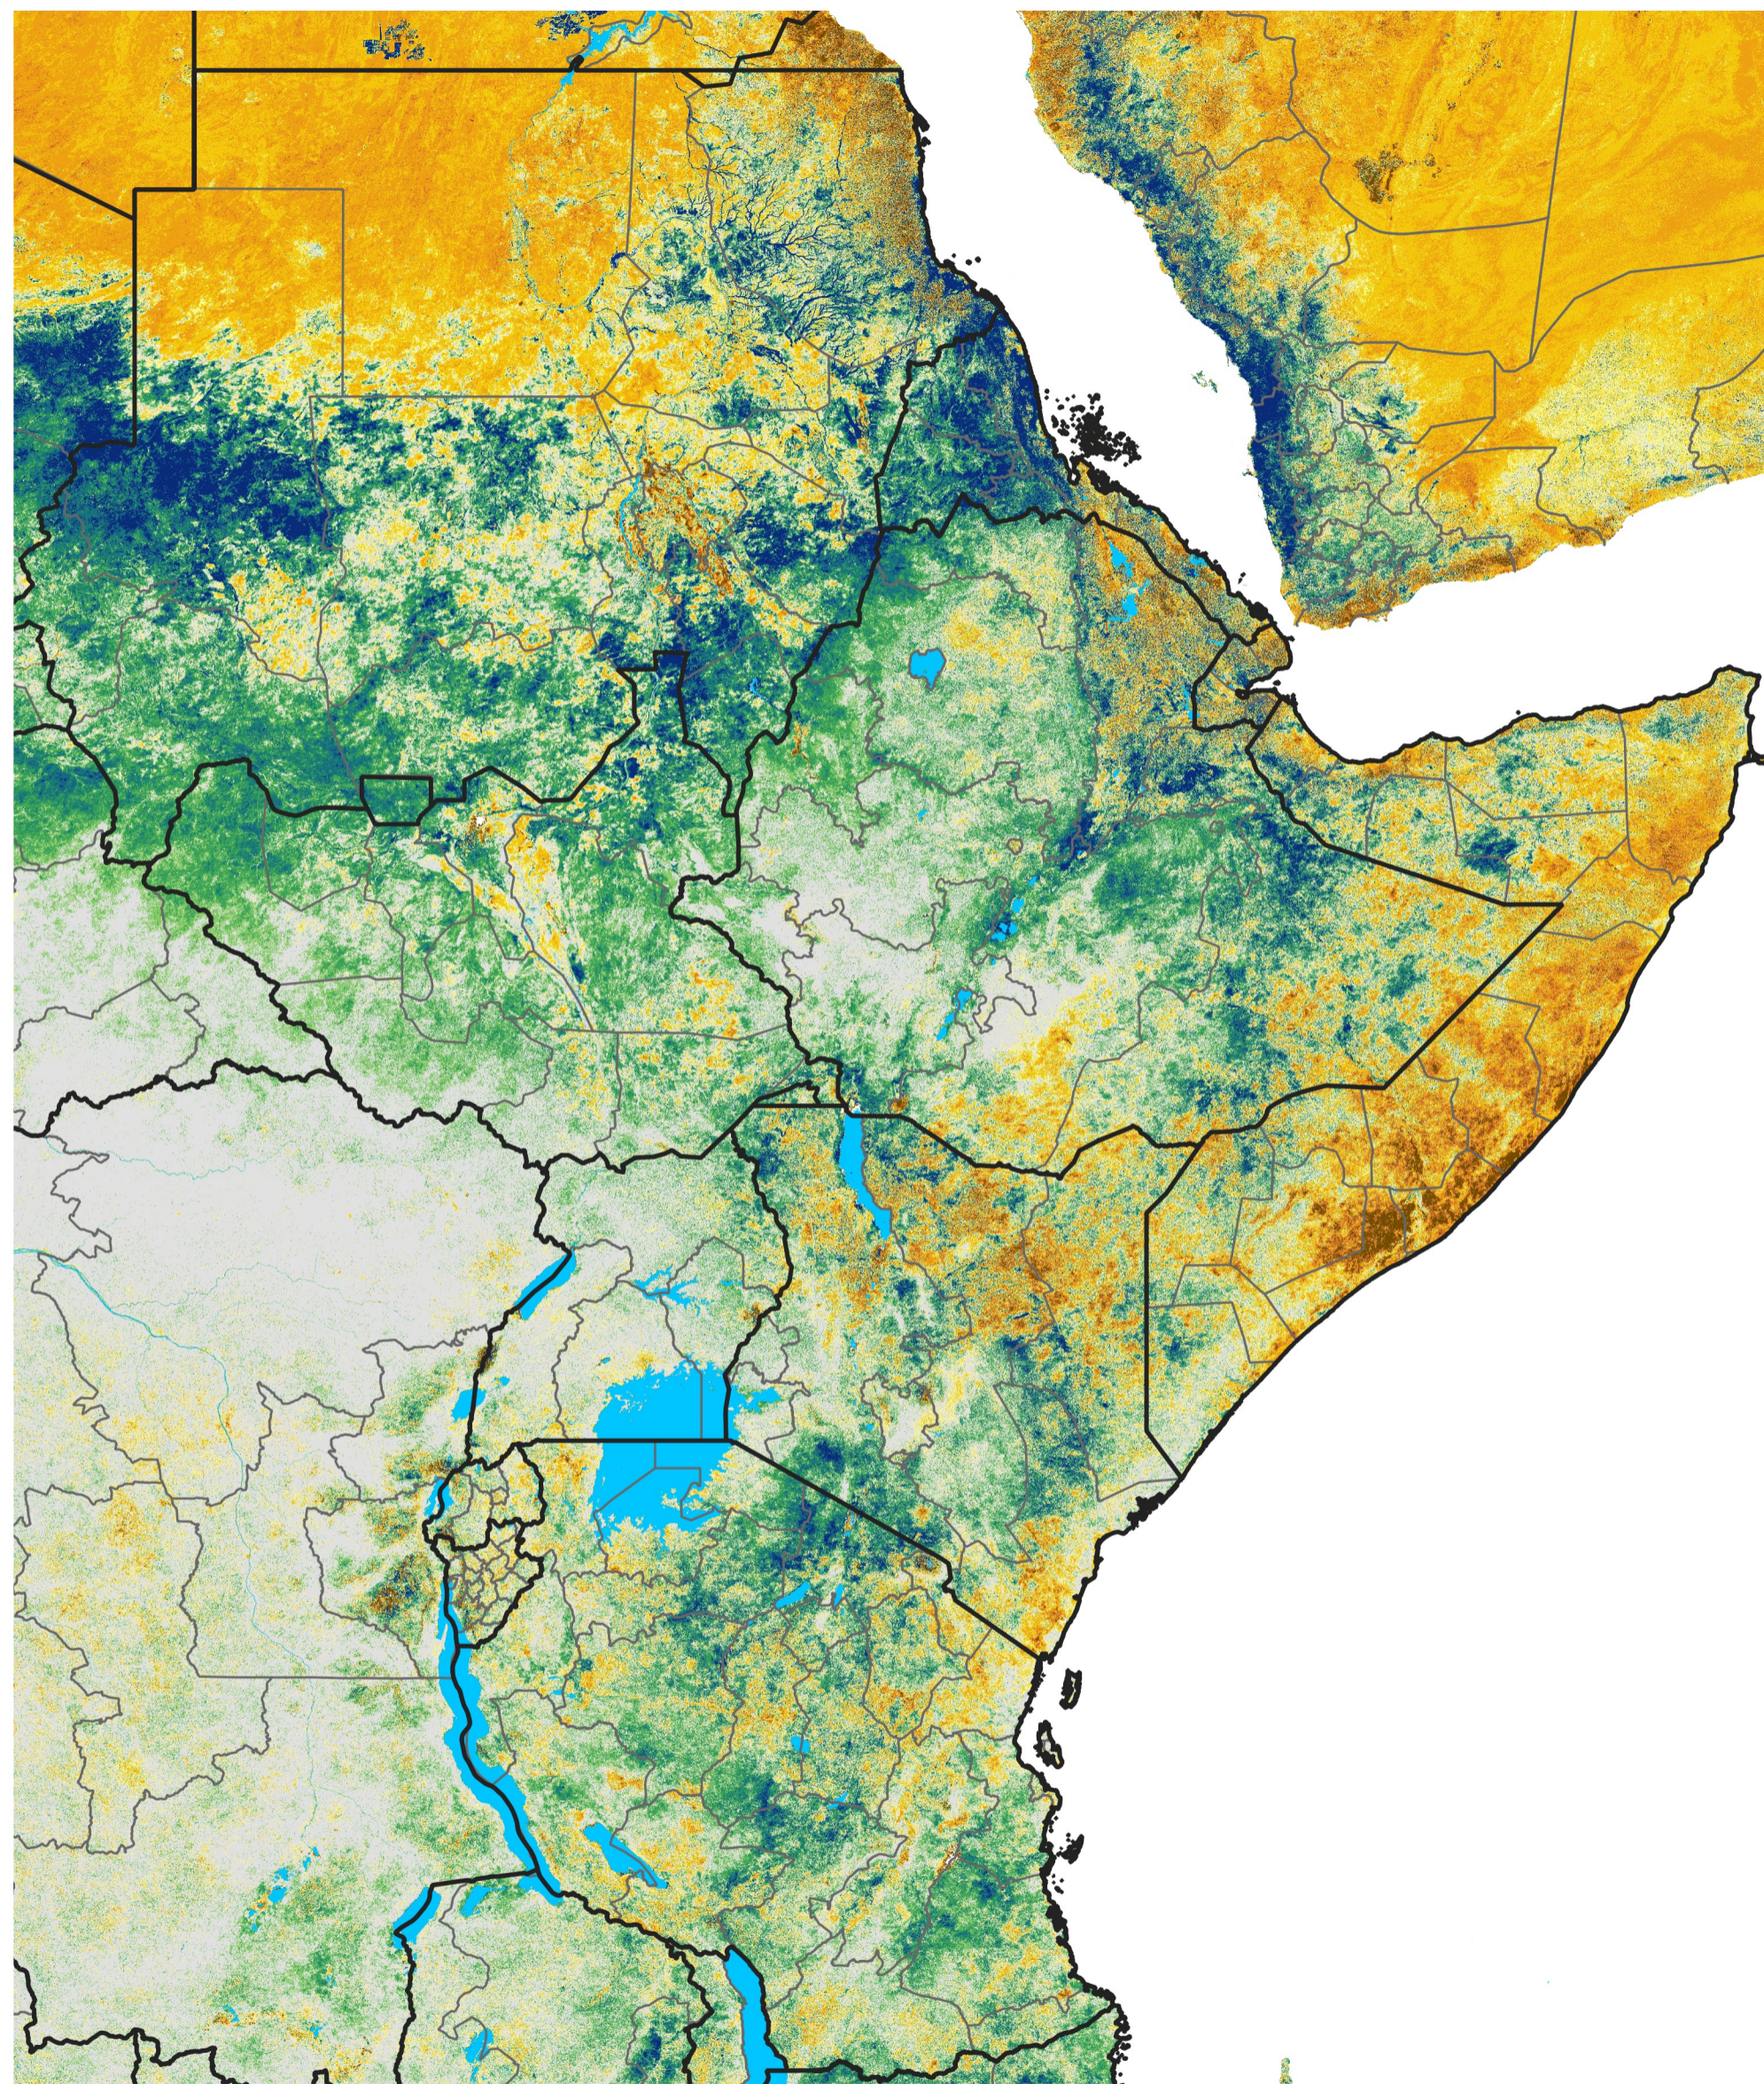

# East Africa Percent of Mean NDVI

2024 / Mean (2012 - 2021)

Period 67 / Nov 26 - Dec 05, 2024

## Percent of Normal