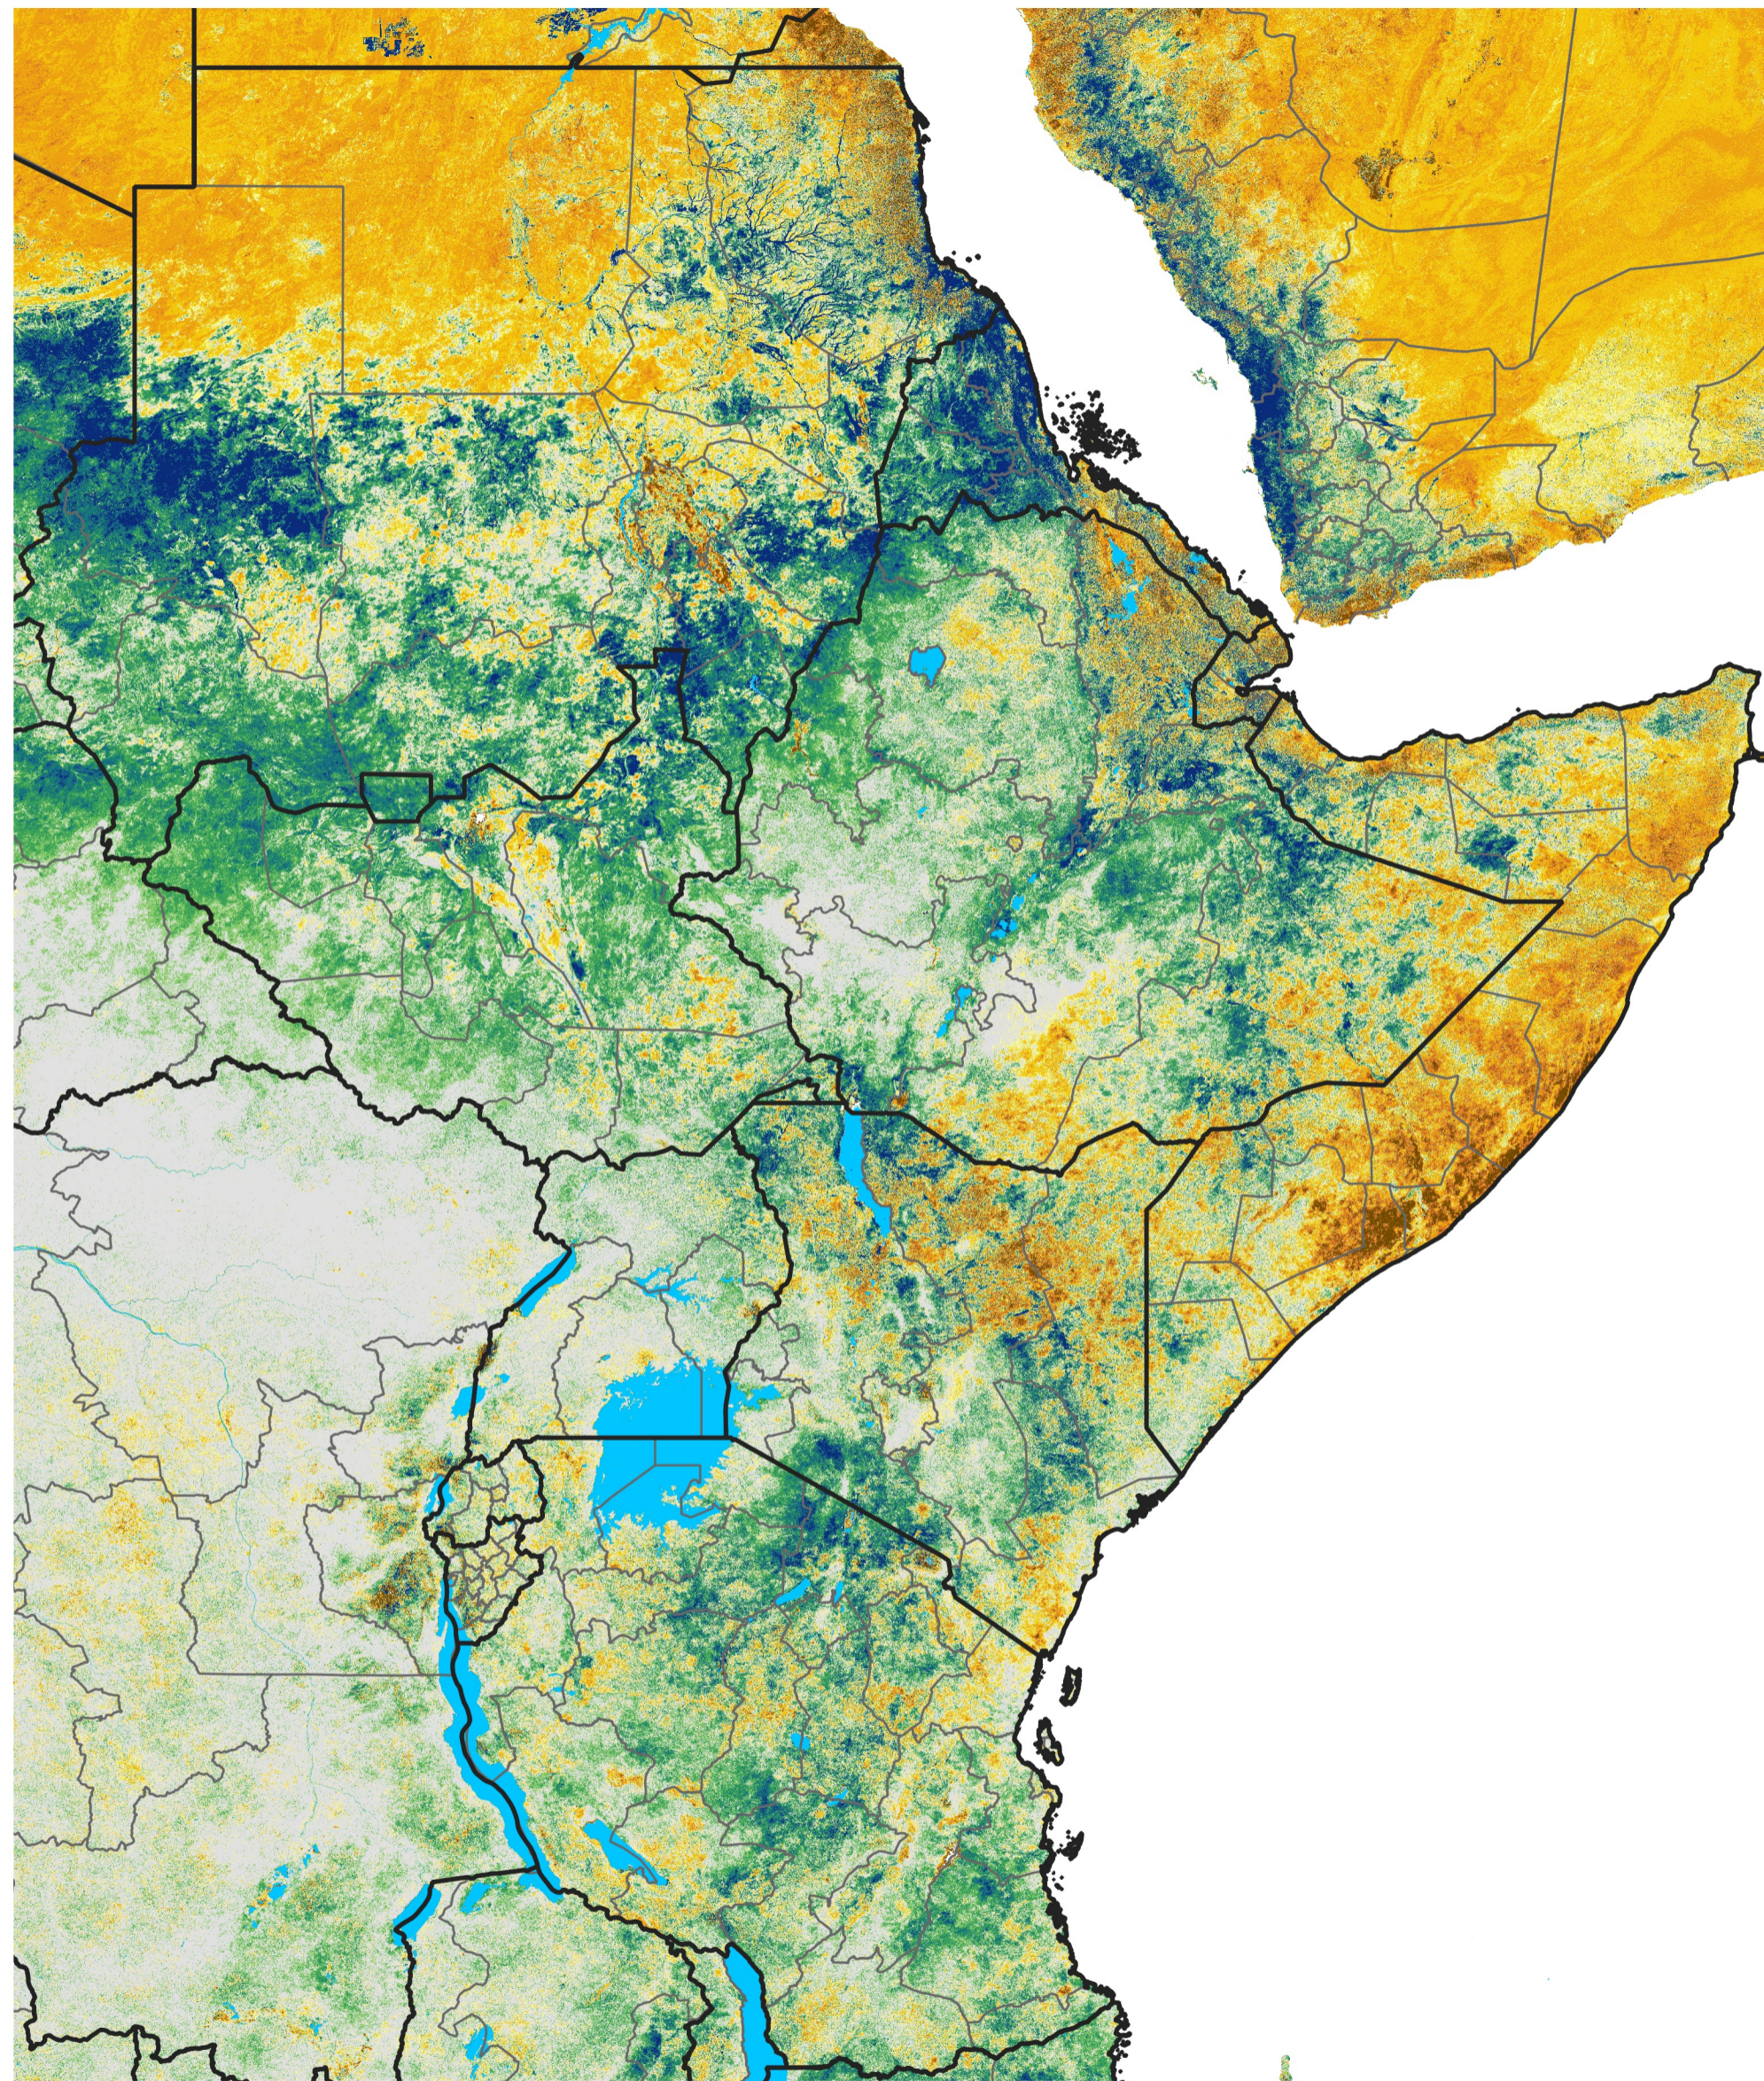

# East Africa Percent of Mean NDVI

2024 / Mean (2012 - 2021)

Period 68 / Dec 01 - 10, 2024

## Percent of Normal