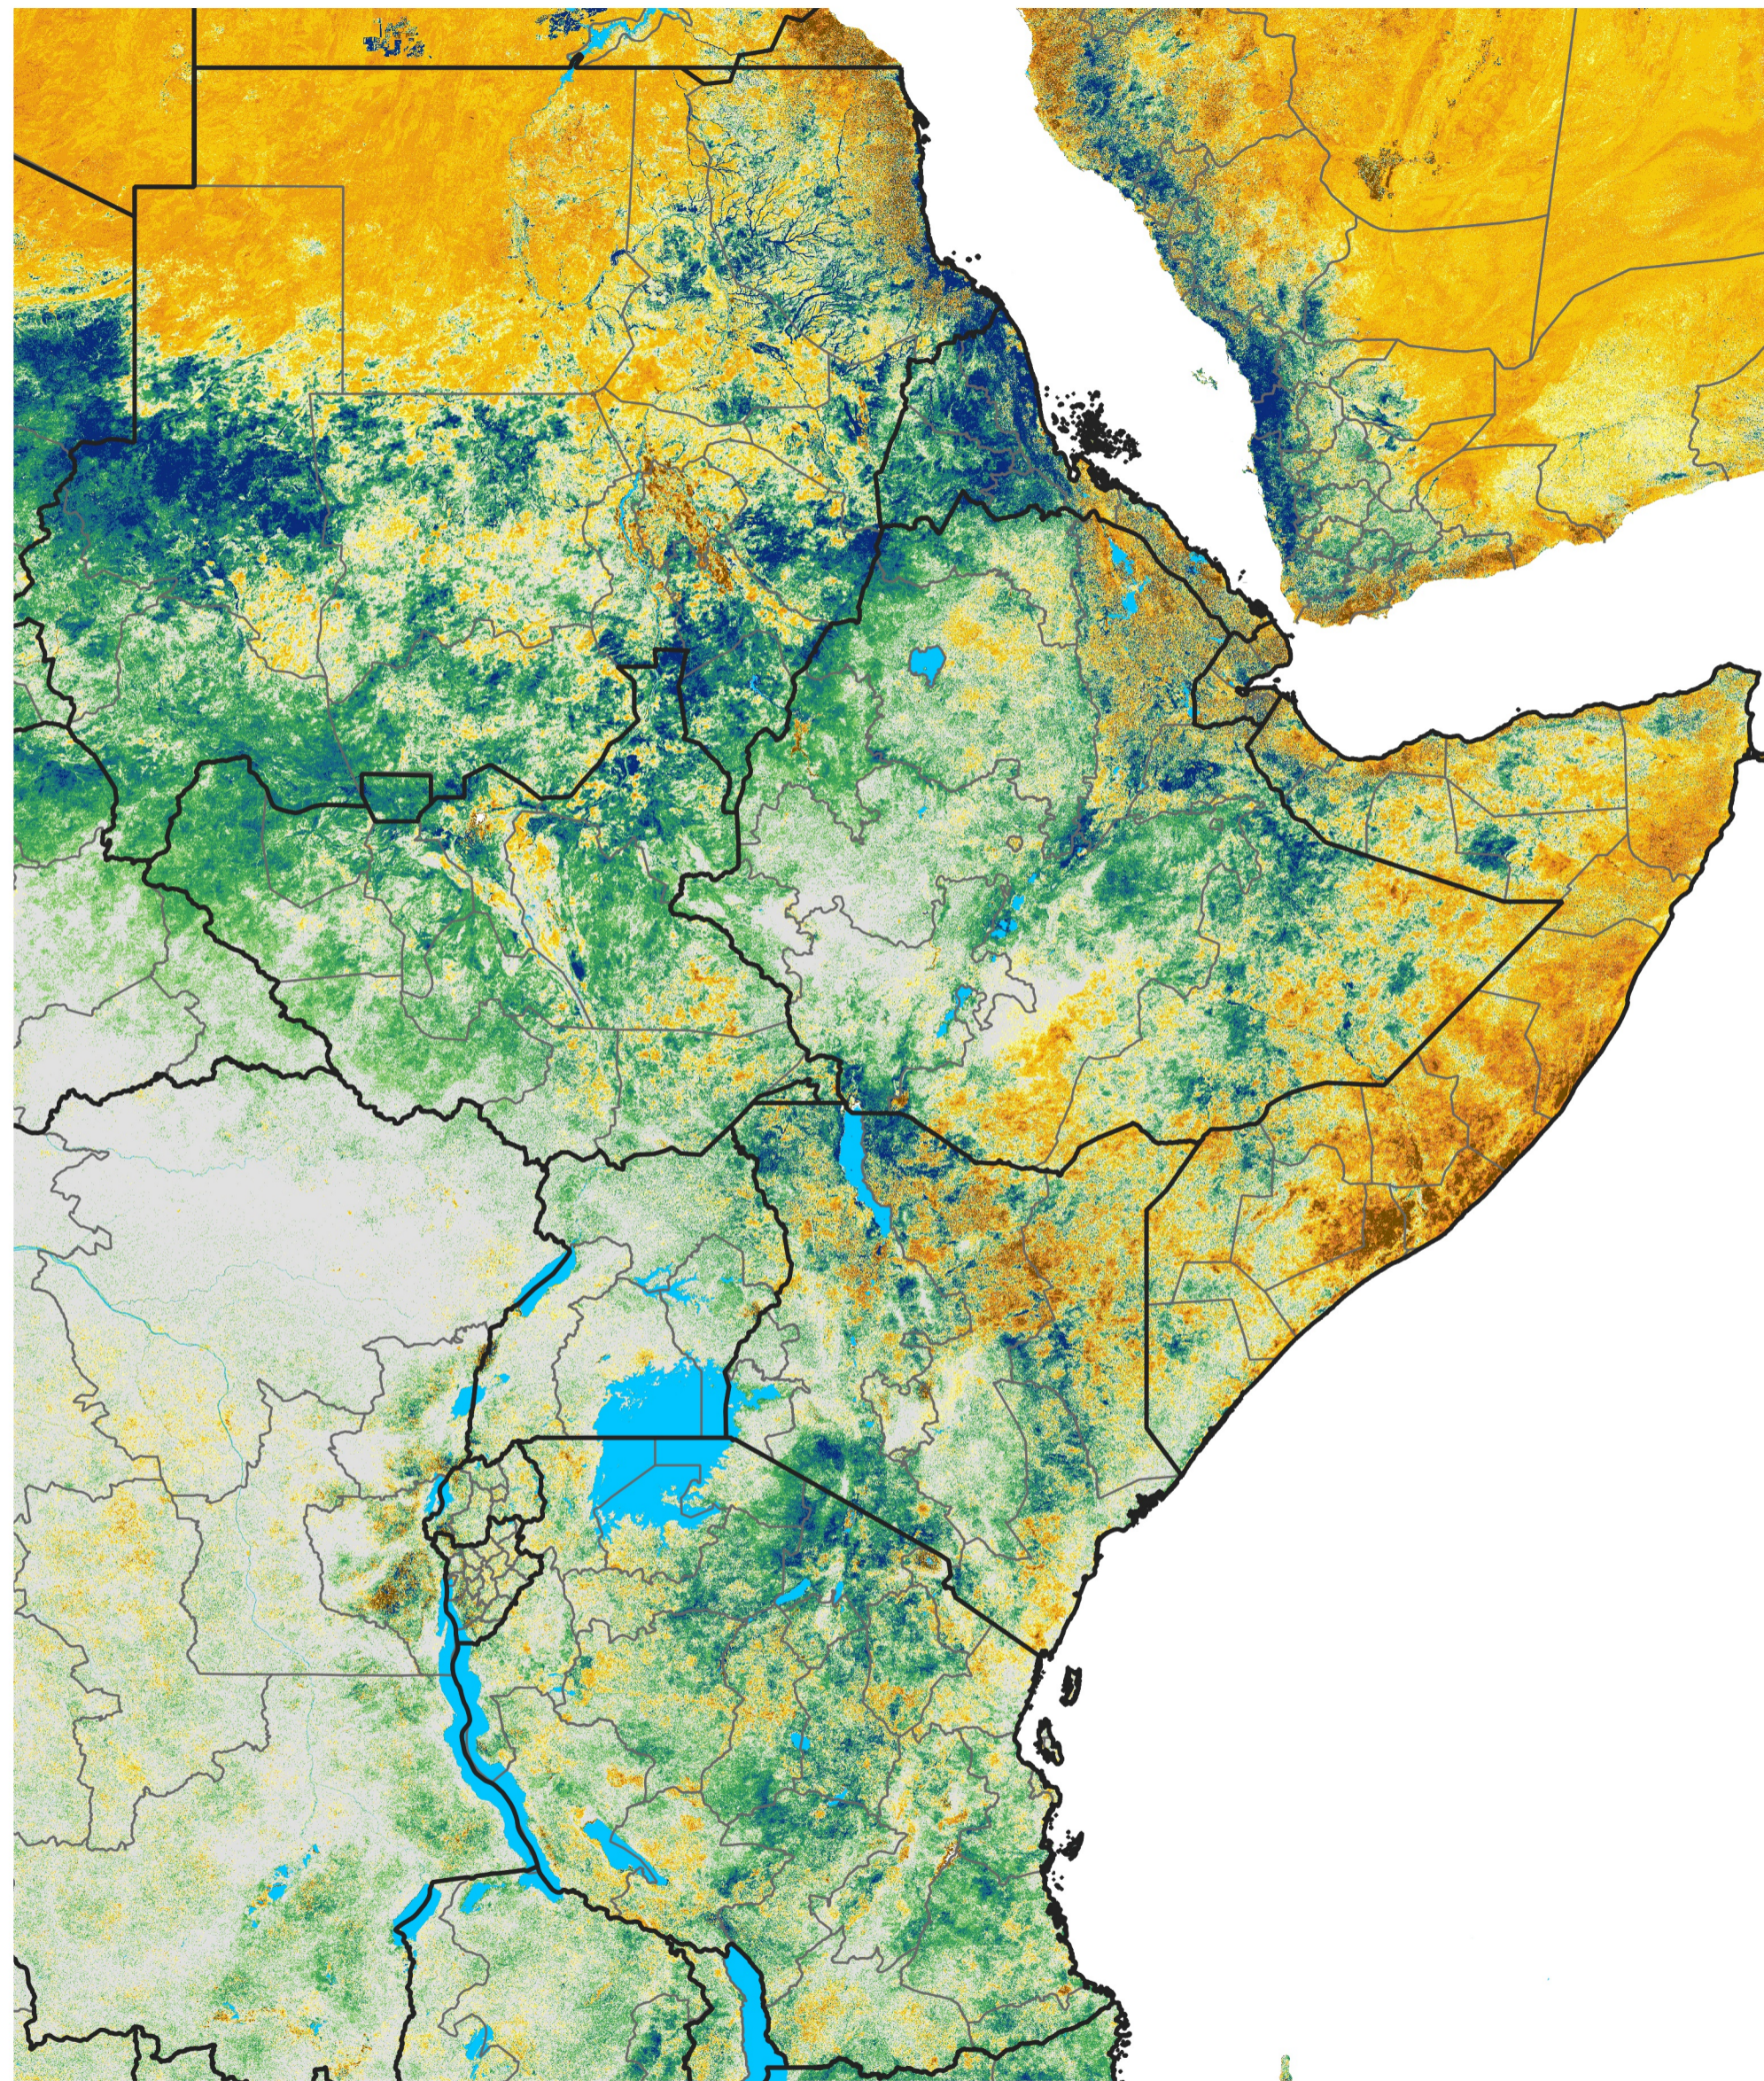

East Africa Percent of Mean NDVI

2024 / Mean (2012 - 2021)

Period 69 / Dec 06 - 15, 2024

Percent of Normal