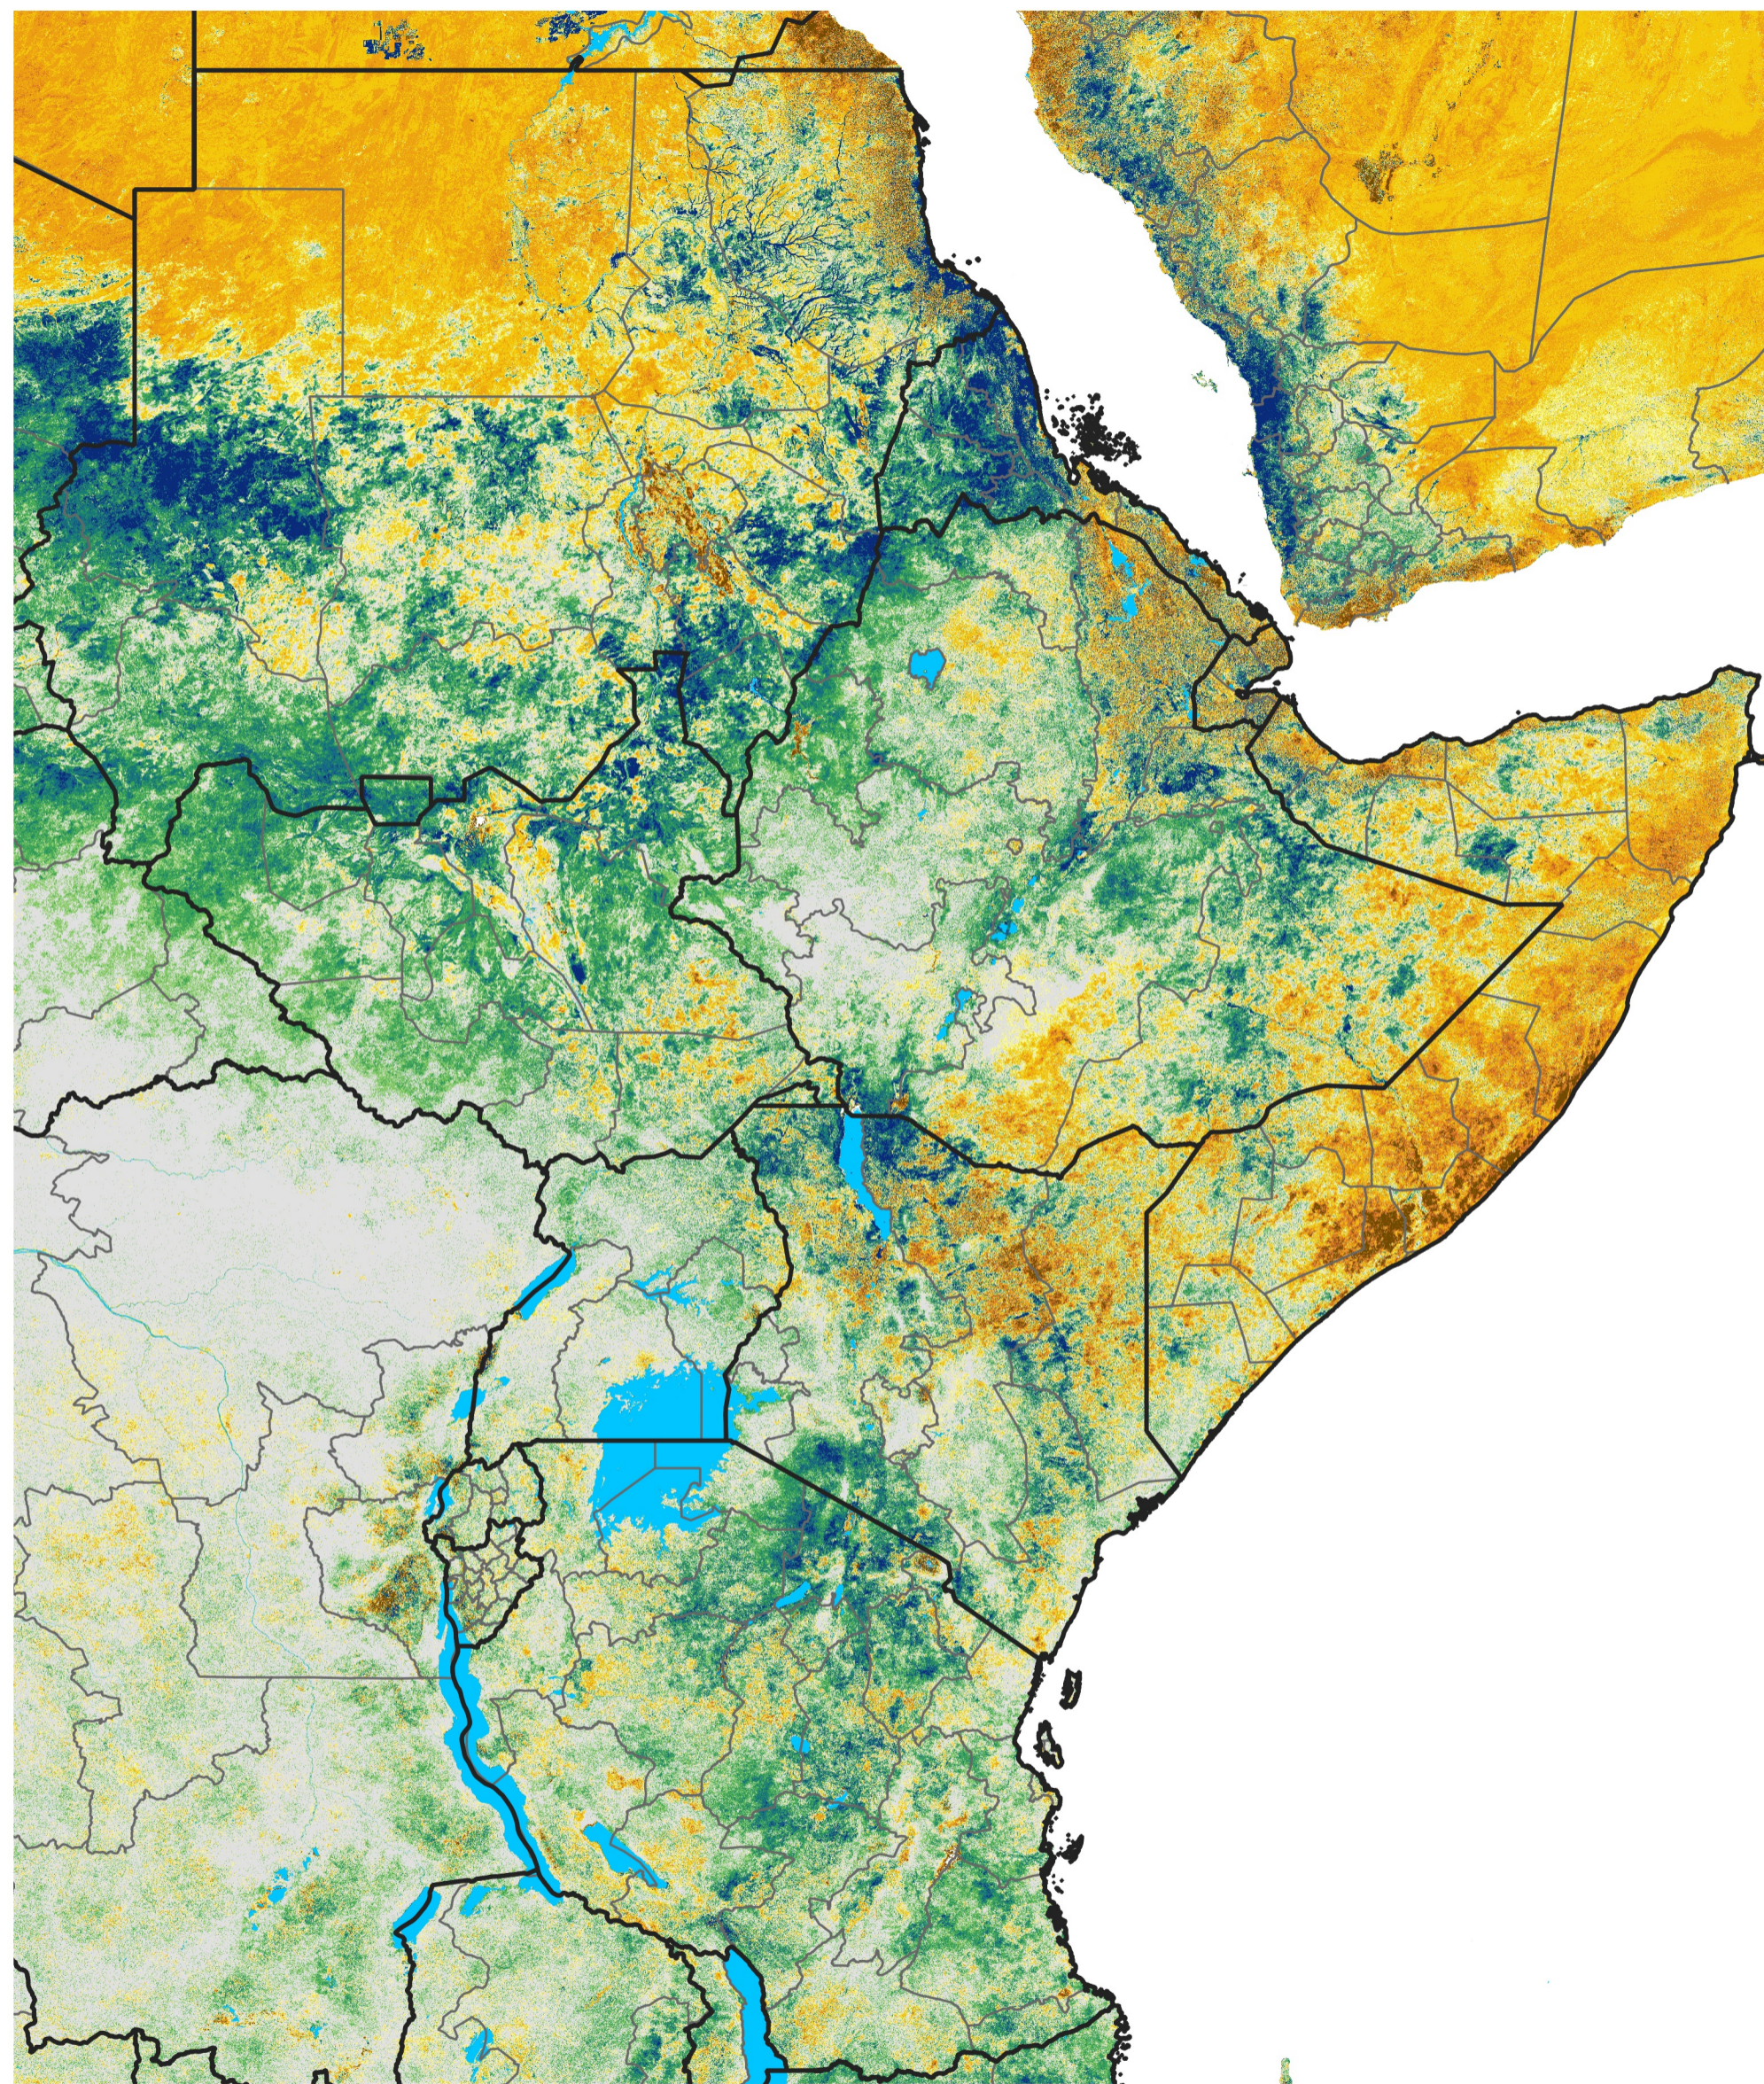

East Africa Percent of Mean NDVI

2024 / Mean (2012 - 2021)

Period 70 / Dec 11 - 20, 2024

Percent of Normal