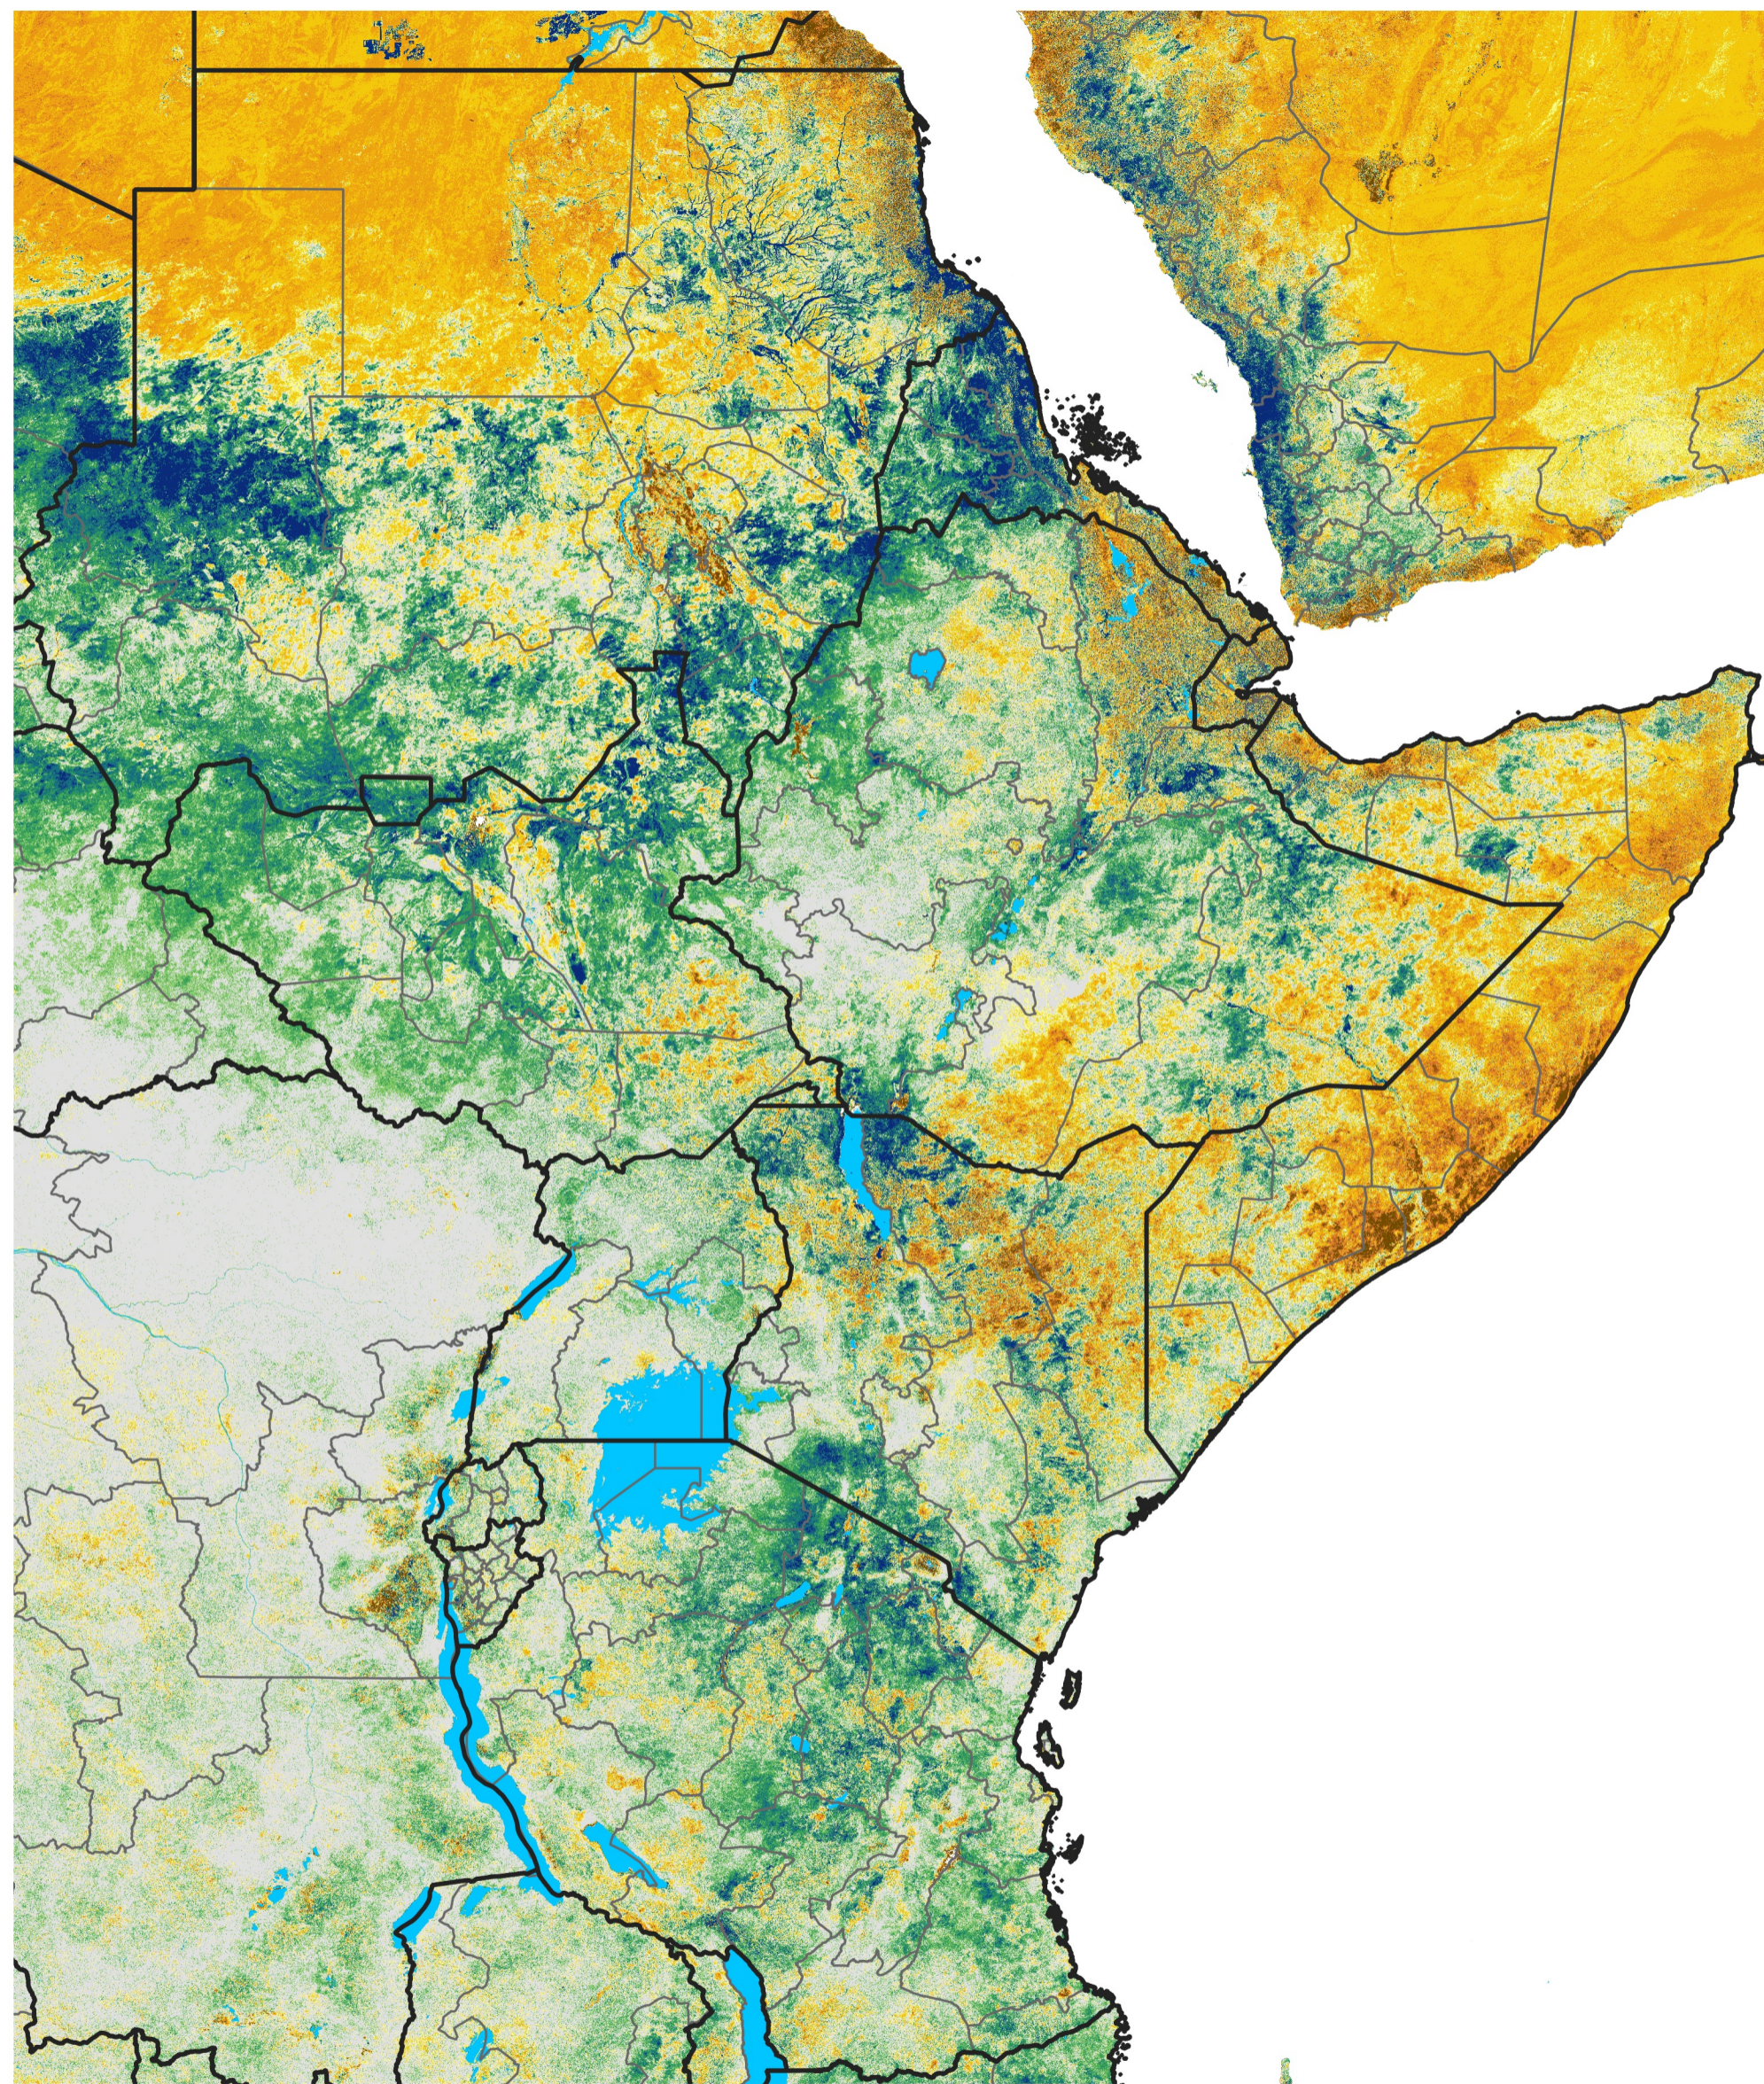

East Africa Percent of Mean NDVI

2024 / Mean (2012 - 2021)
Period 71 / Dec 16 - 25, 2024

Percent of Normal