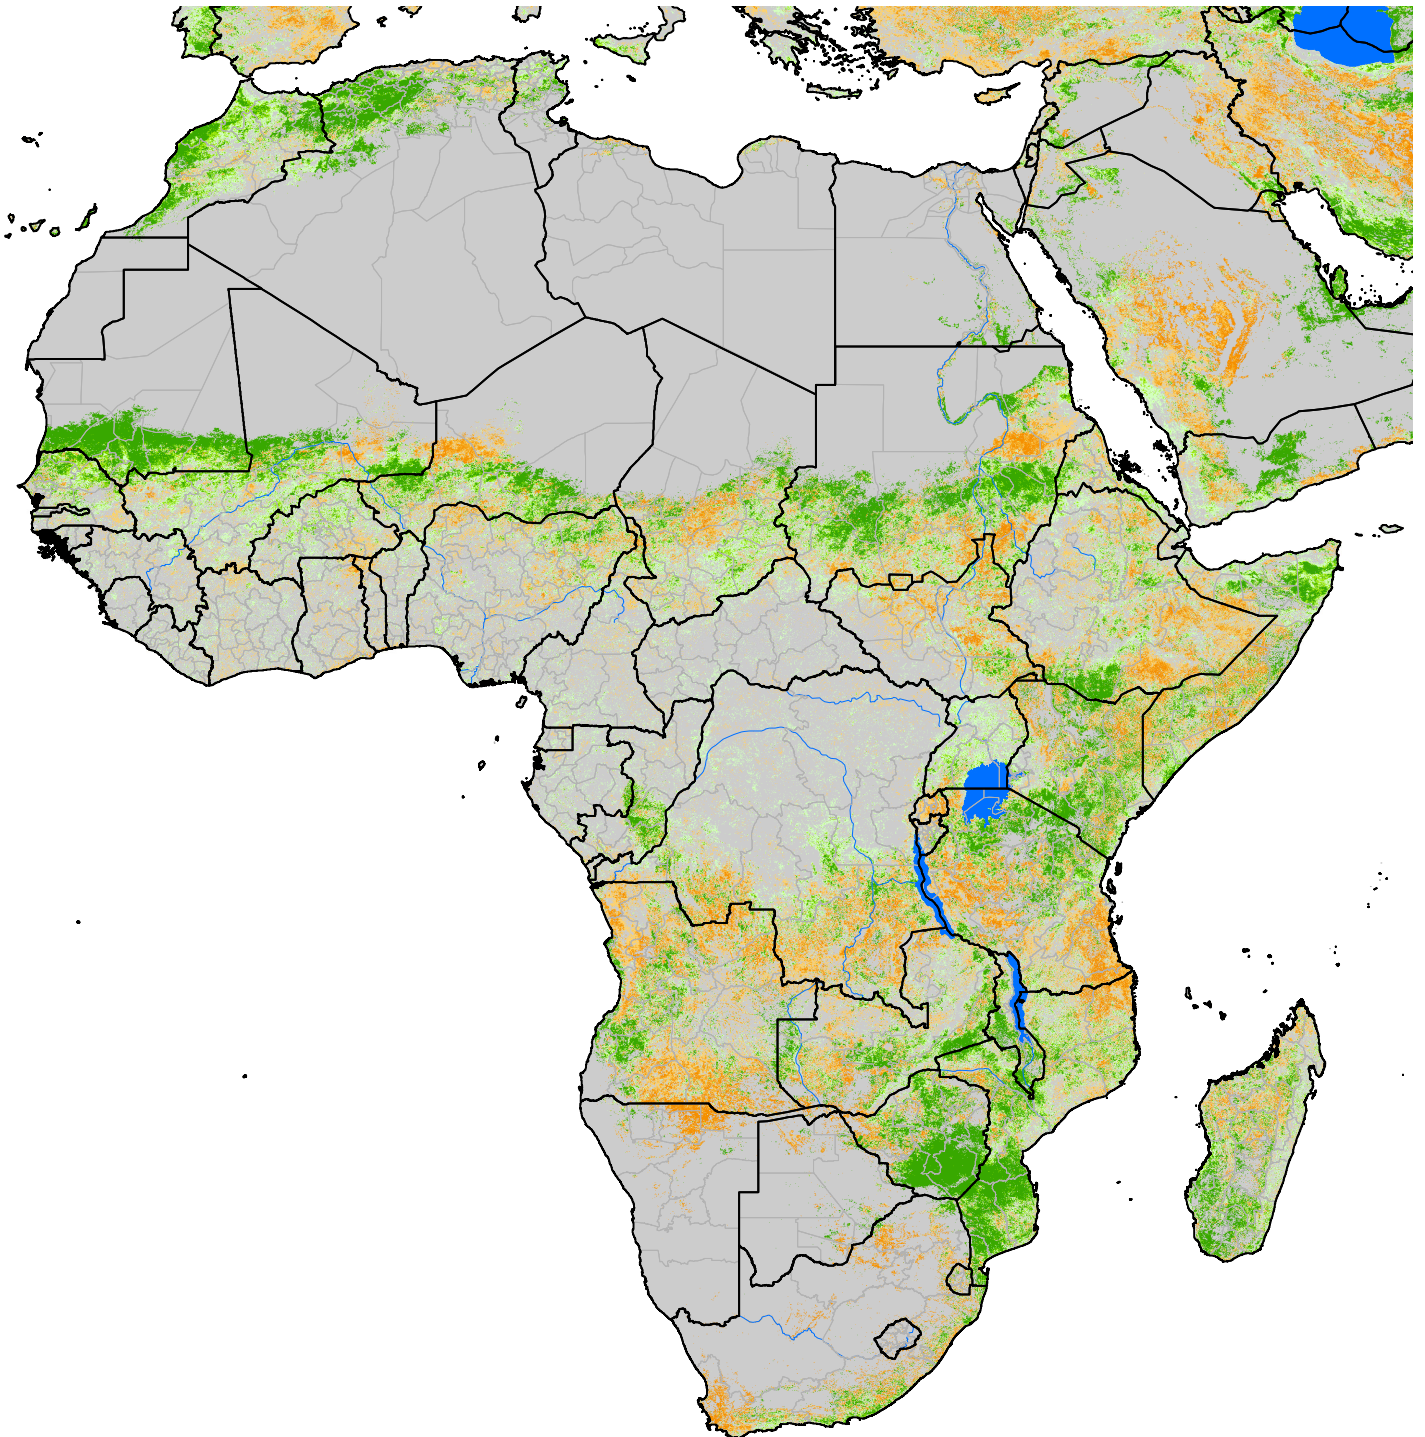

Africa SSEBop ET Anomaly

Percent of Median (2003-2015)
July 2003

ET Anomaly (%)