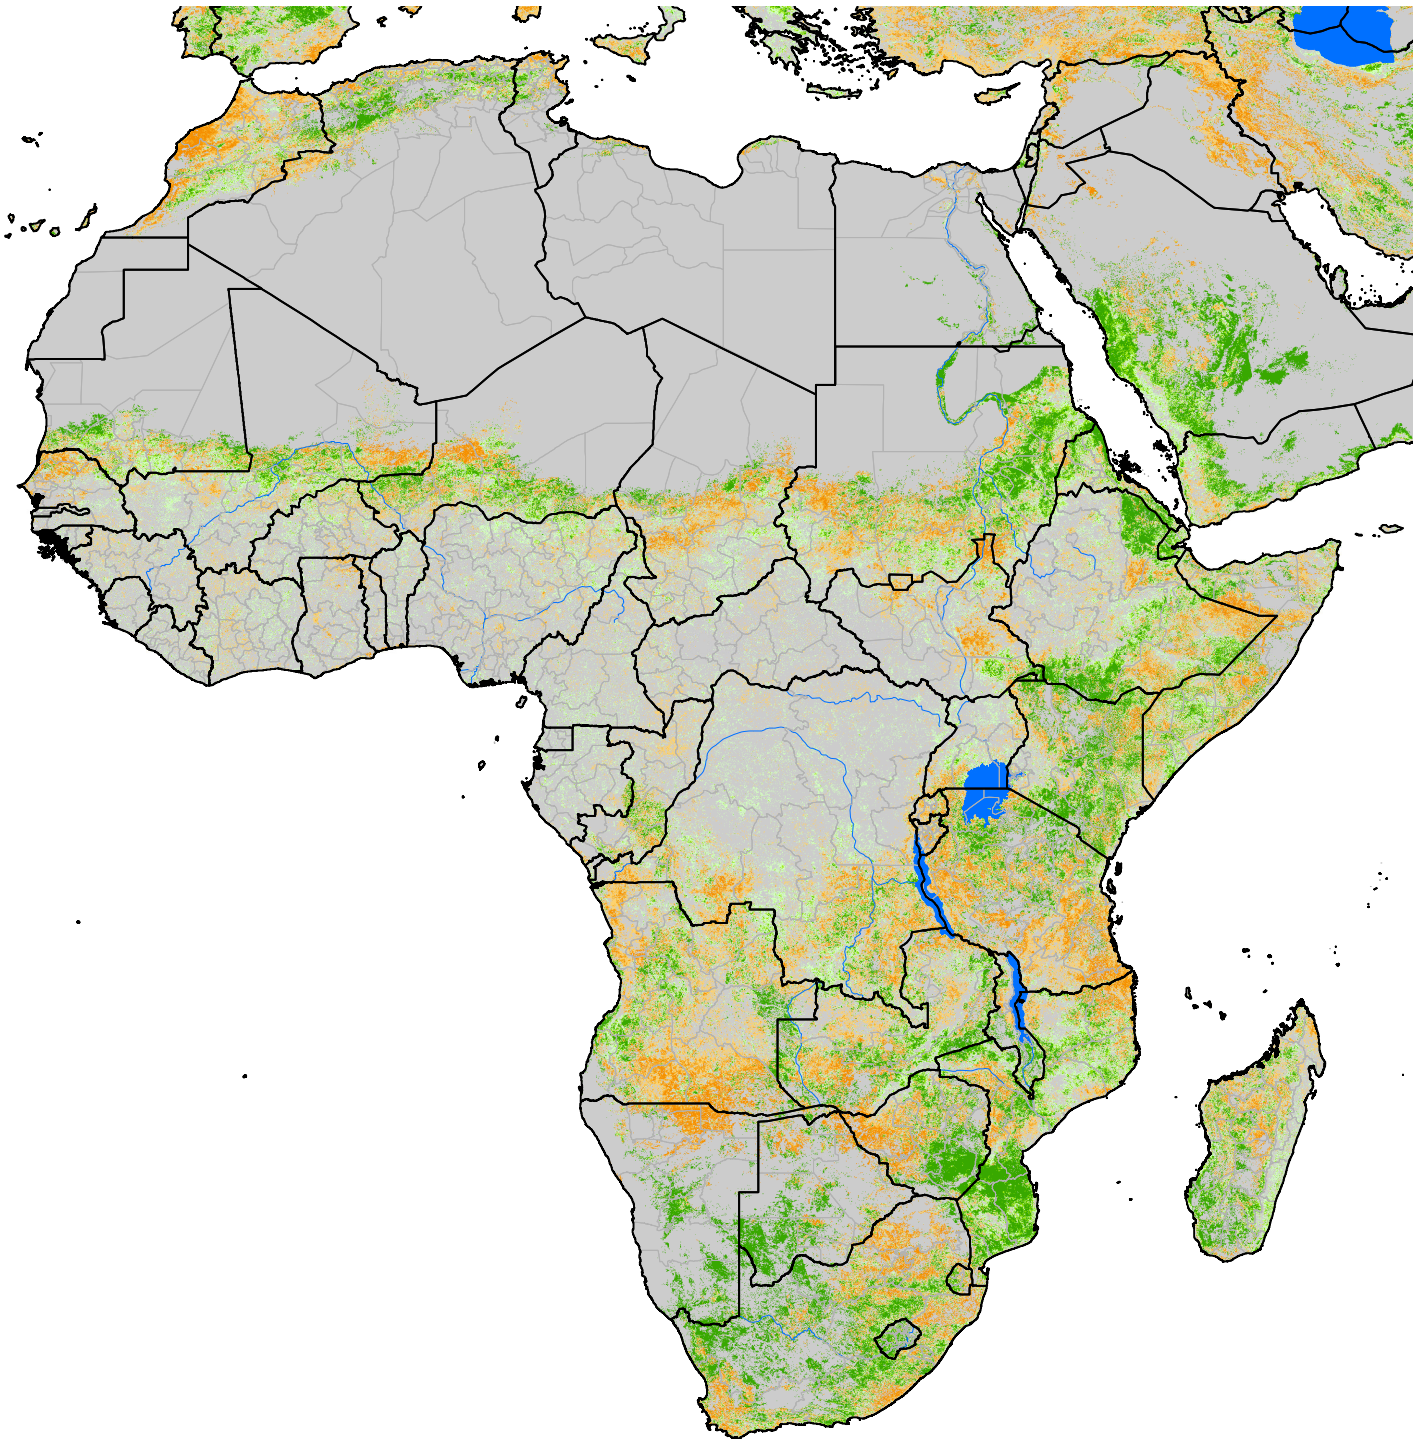

# Africa SSEBop ET Anomaly

Percent of Median (2003-2015)  
August 2003

ET Anomaly (%)