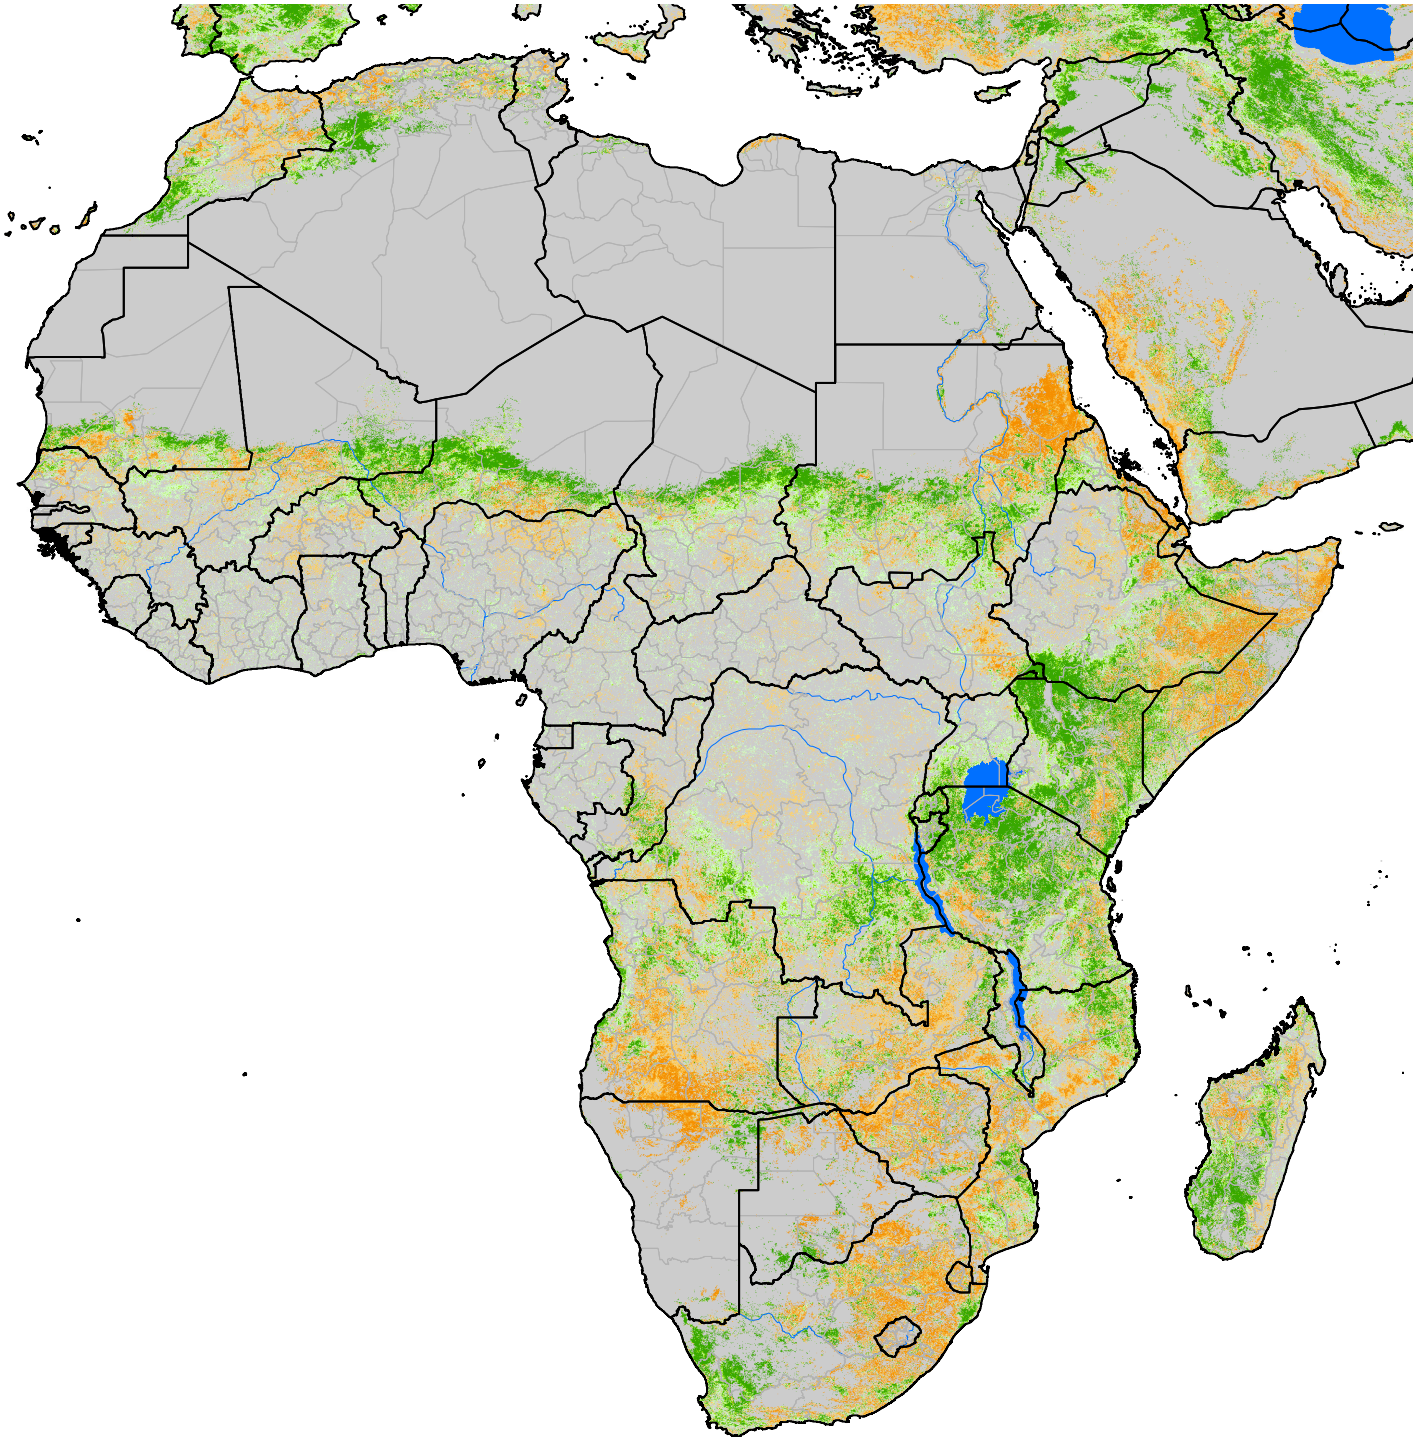

# Africa SSEBop ET Anomaly

Percent of Median (2003-2015)  
August 2007

ET Anomaly (%)