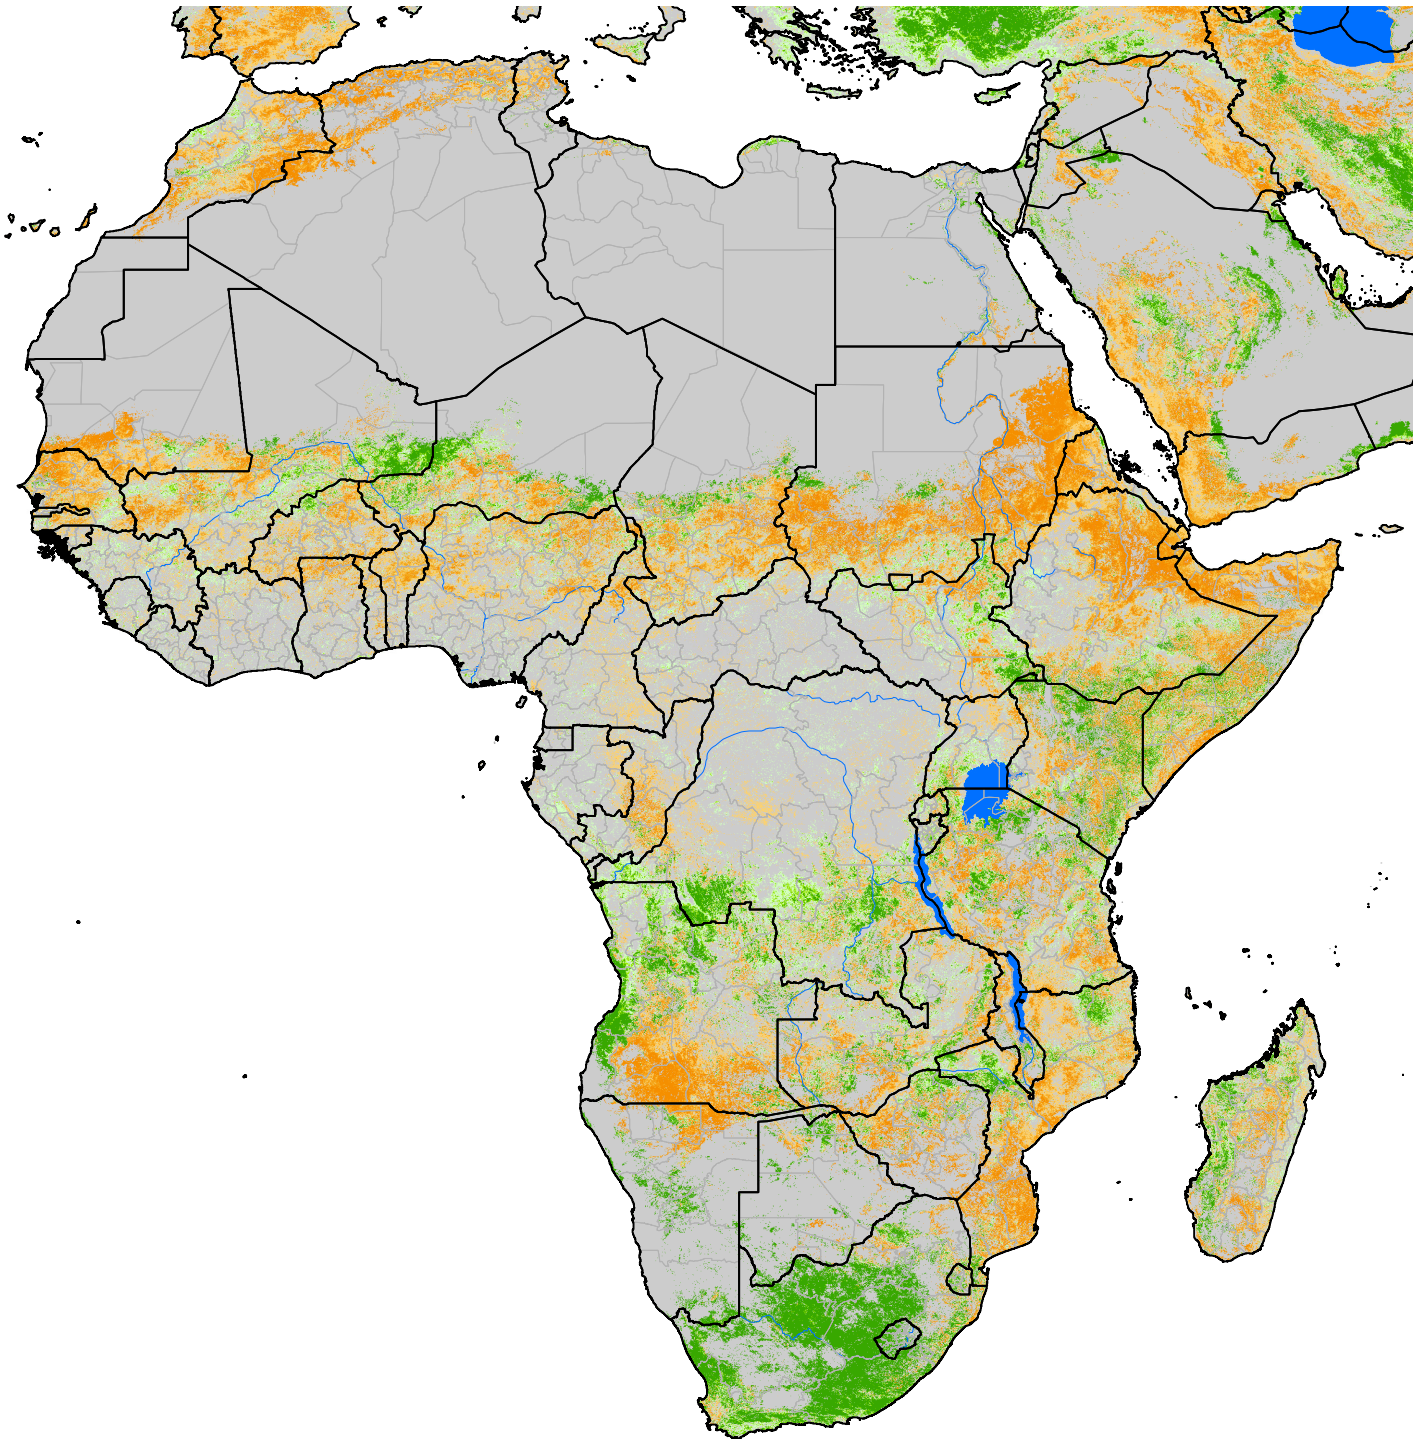

Africa SSEBop ET Anomaly

Percent of Median (2003-2015)
July 2015

ET Anomaly (%)