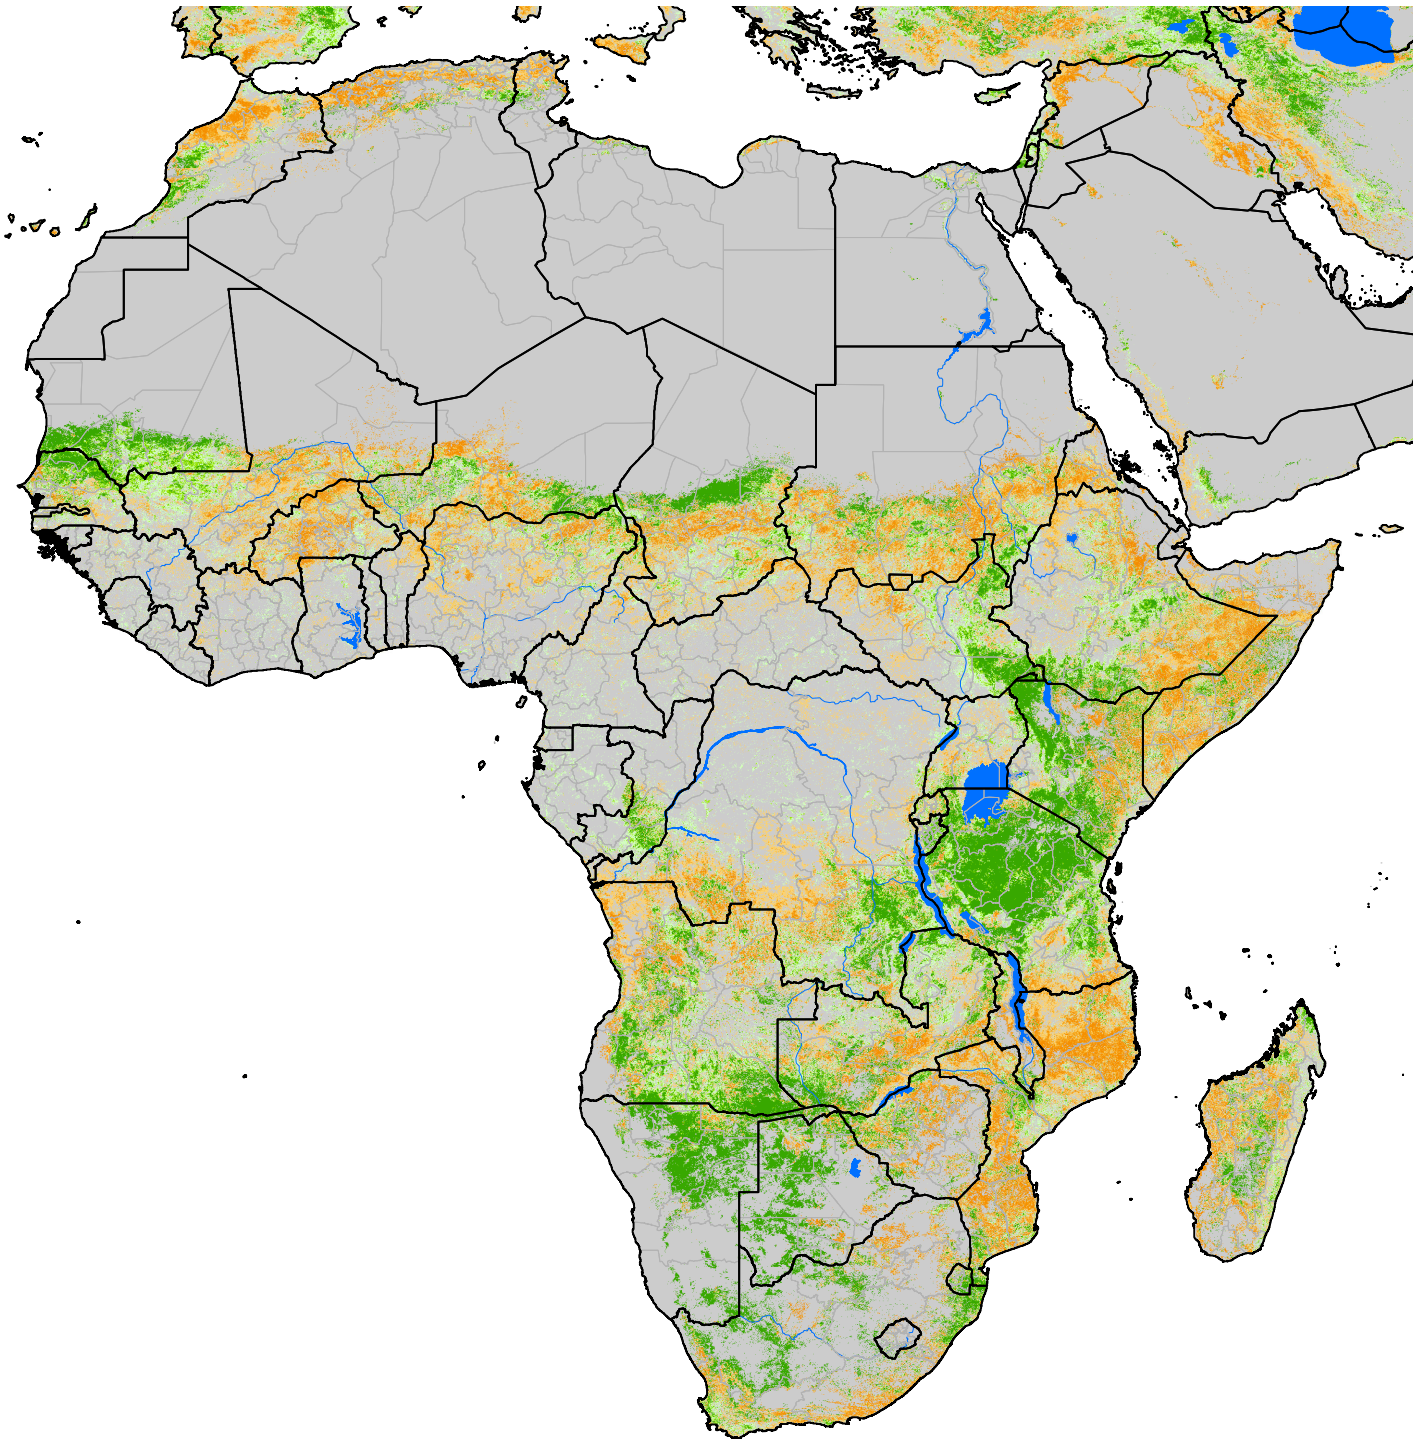

Africa SSEBop ET Anomaly

Percent of Median (2003-2015)
July 2020

ET Anomaly (%)