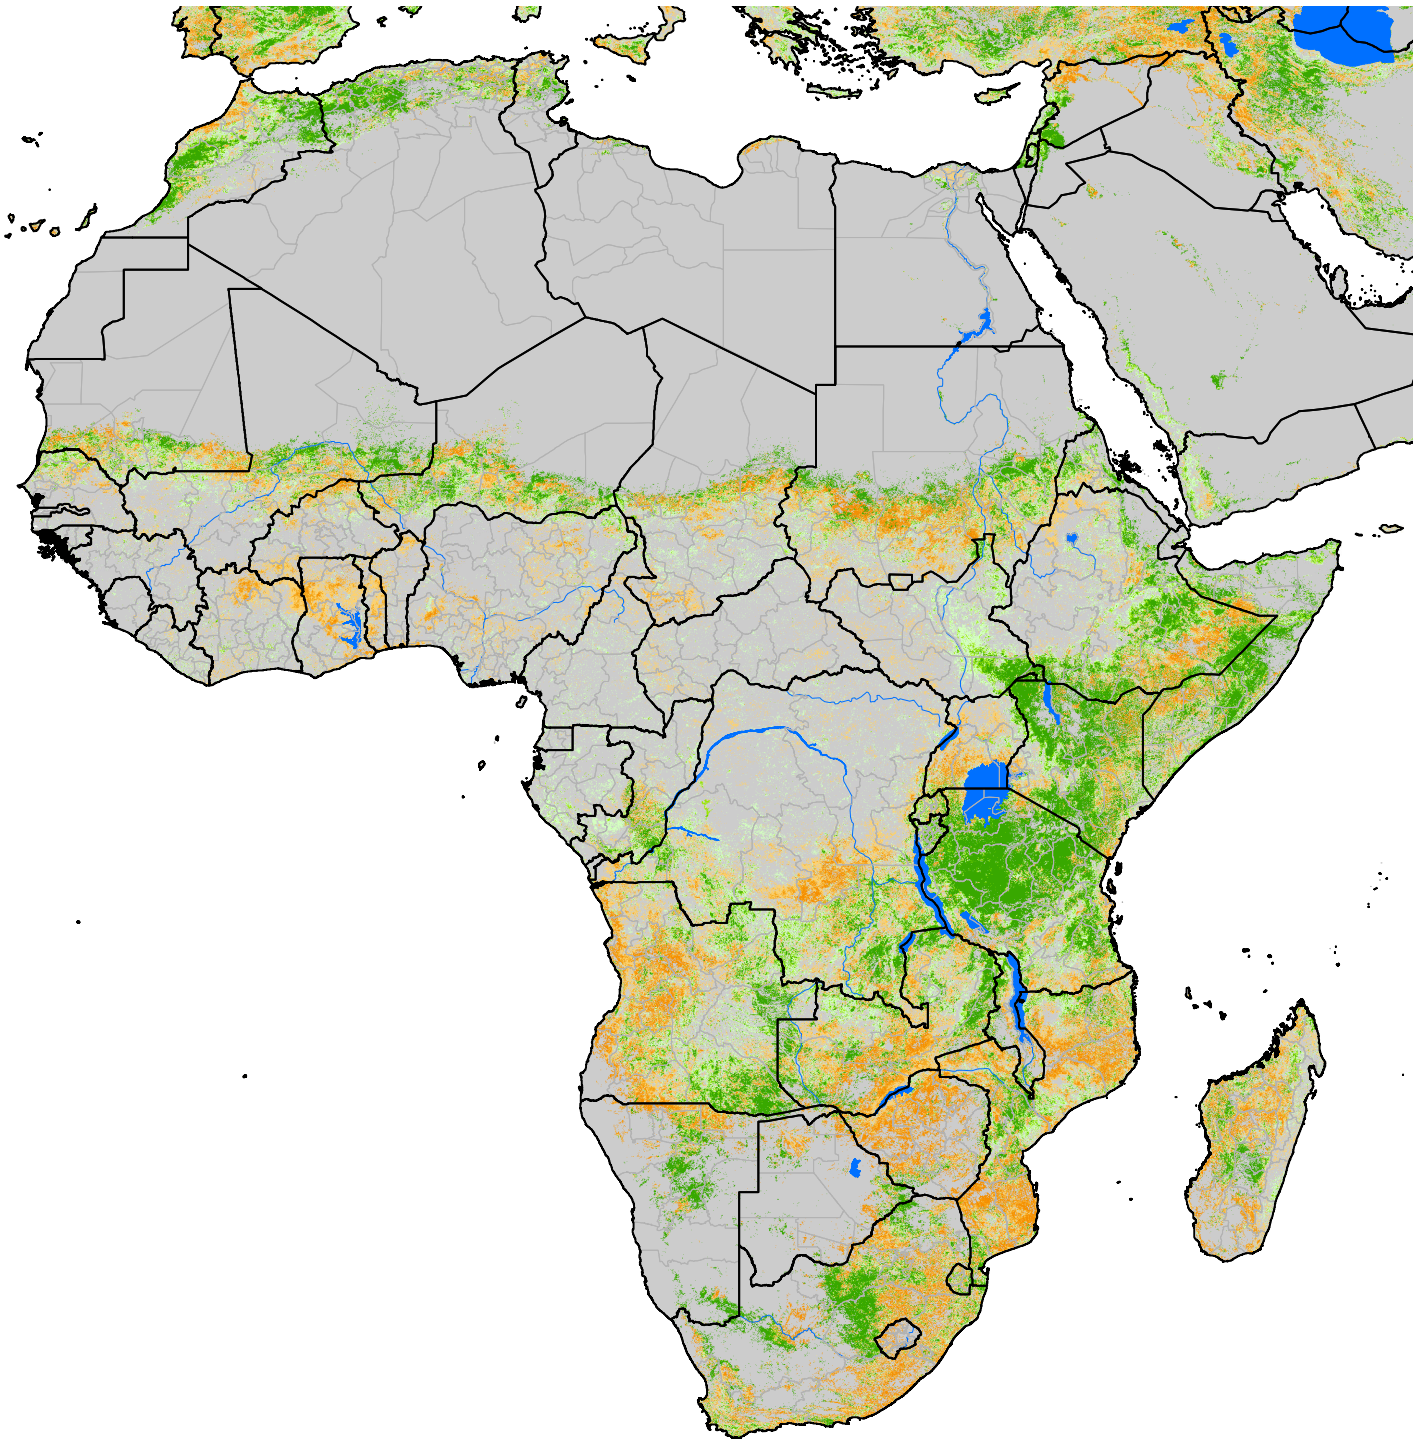

Africa SSEBop ET Anomaly

Percent of Median (2003-2015)
August 2020

ET Anomaly (%)