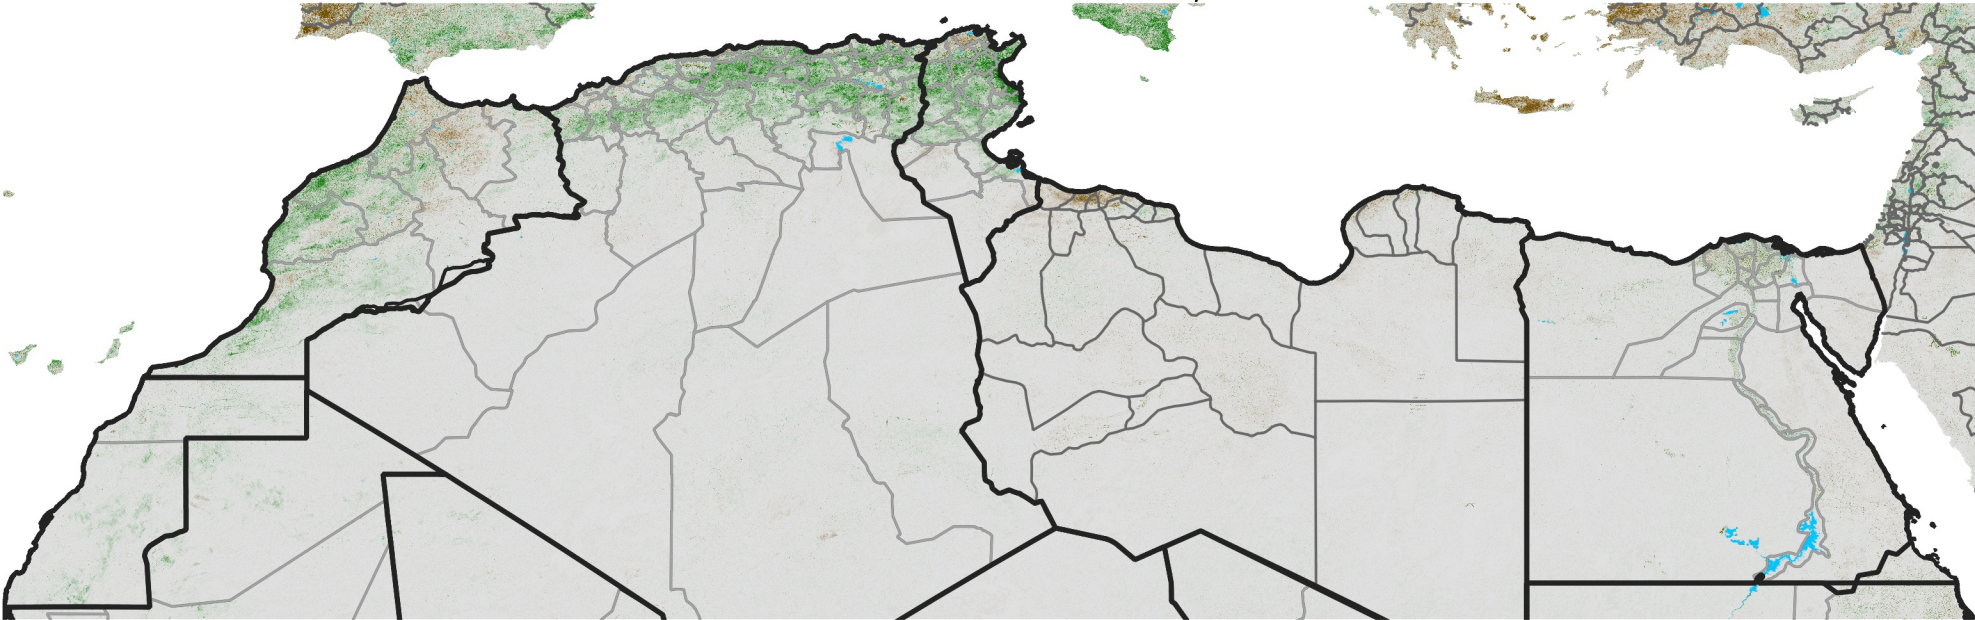

North Africa NDVI Difference

2003 minus 2002

Period 31 / November 01 - 10, 2003

NDVI Difference

< -0.3 -0.2 -0.1 -0.05 0.05 0.1 0.2 >0.3

Negative

No Difference

Positive