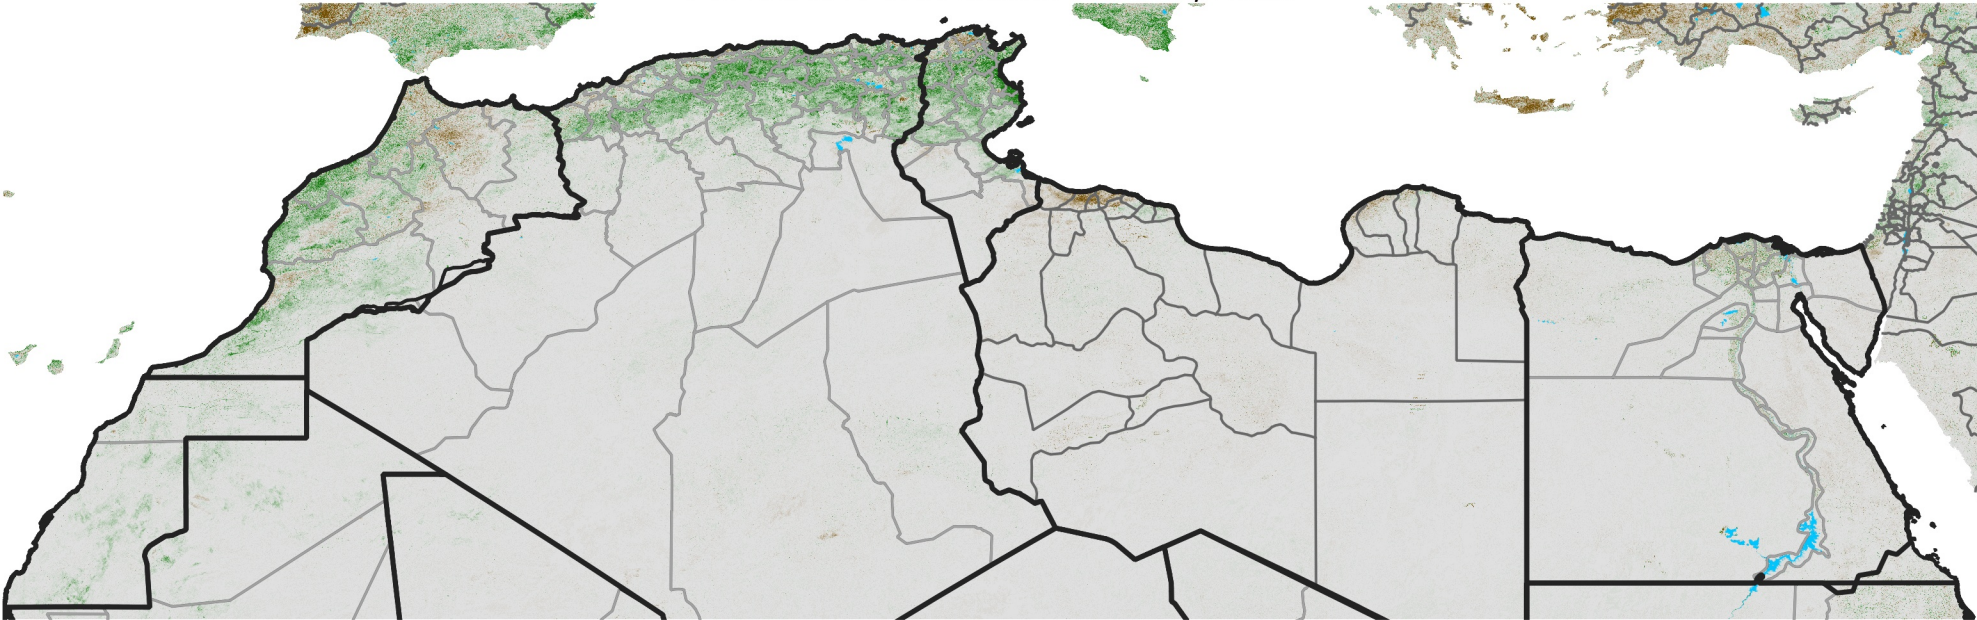

# North Africa NDVI Difference

2003 minus 2002

Period 32 / November 11 - 20, 2003

## NDVI Difference

< -0.3   -0.2   -0.1   -0.05   0.05   0.1   0.2   >0.3

Negative

No Difference

Positive